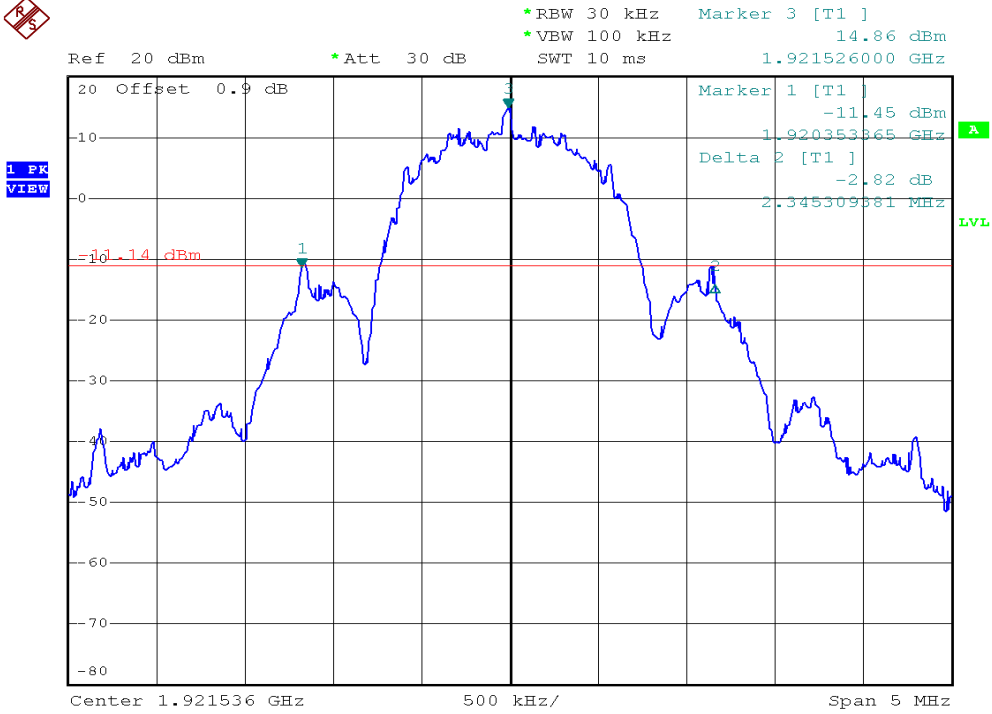

INTERTEK TESTING SERVICES

26dB Emission Bandwidth Plots

Plot 1A1

Plot 1D1

INTERTEK TESTING SERVICES

26dB Emission Bandwidth Plots

Plot 1G1

Plot 1J1

INTERTEK TESTING SERVICES

26dB Emission Bandwidth Plots

Plot 1A2

Plot 1D2

INTERTEK TESTING SERVICES

26dB Emission Bandwidth Plots

Plot 1G2

Plot 1J2