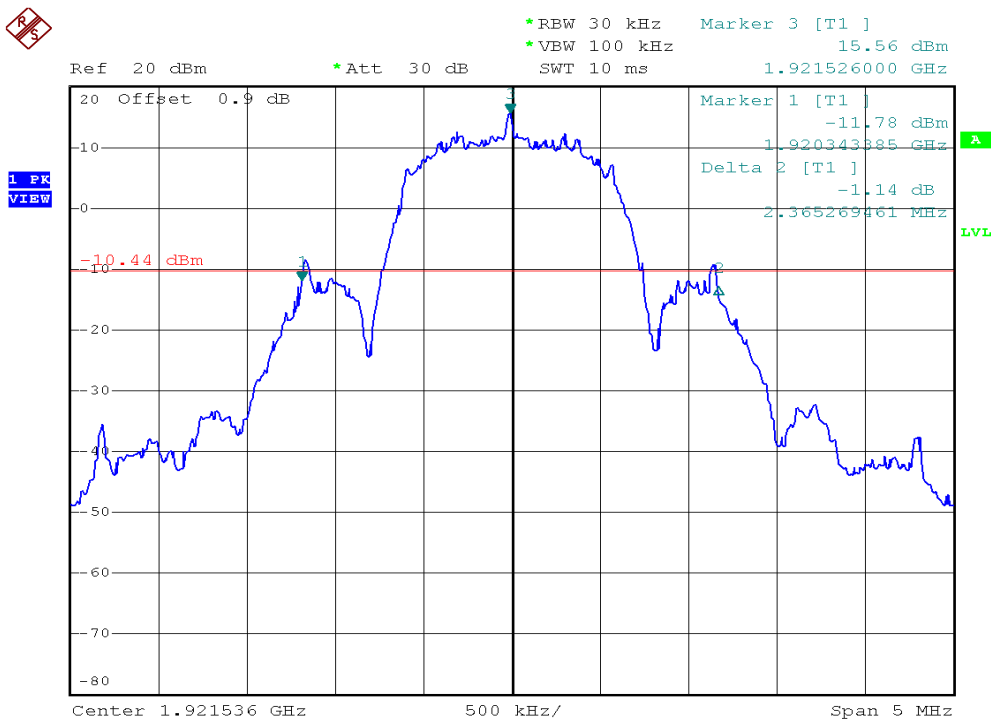

INTERTEK TESTING SERVICES

26dB Emission Bandwidth Plots

Plot 1A1

Plot 1D1

INTERTEK TESTING SERVICES

26dB Emission Bandwidth Plots

Plot 1G1

Plot 1J1

INTERTEK TESTING SERVICES

26dB Emission Bandwidth Plots

Plot 1A2

Plot 1D2

INTERTEK TESTING SERVICES

26dB Emission Bandwidth Plots

Plot 1G2

Plot 1J2