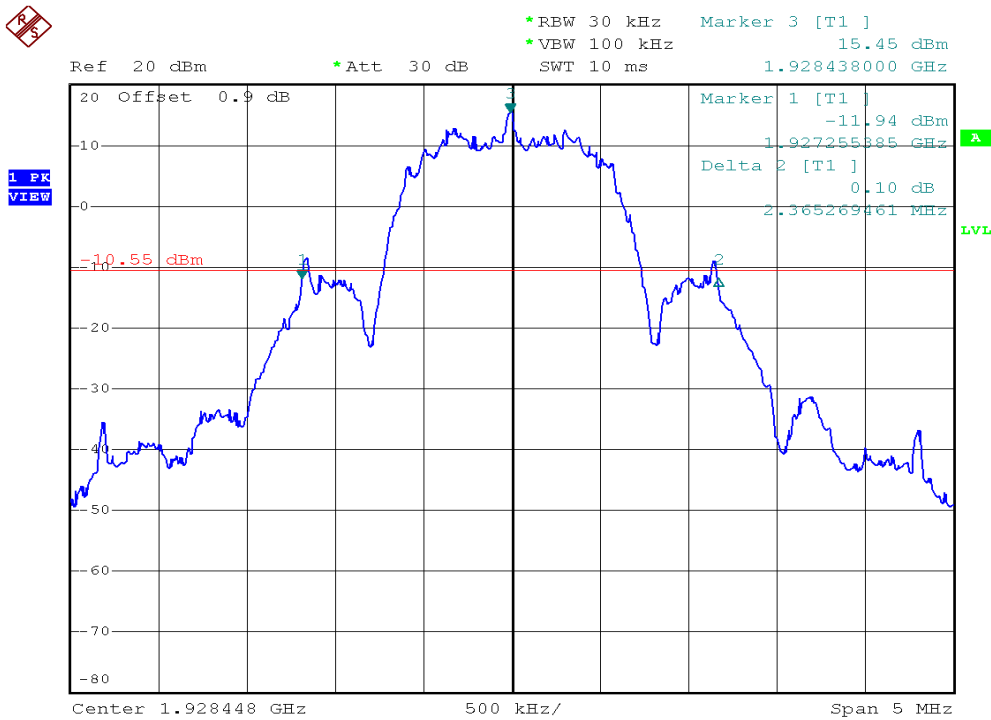

INTERTEK TESTING SERVICES

26dB Emission Bandwidth Plots

Plot 1A1

Plot 1D1

INTERTEK TESTING SERVICES

26dB Emission Bandwidth Plots

Plot 1G1

Plot 1J1

INTERTEK TESTING SERVICES

26dB Emission Bandwidth Plots

Plot 1A2

Plot 1D2

INTERTEK TESTING SERVICES

26dB Emission Bandwidth Plots

Plot 1G2

Plot 1J2