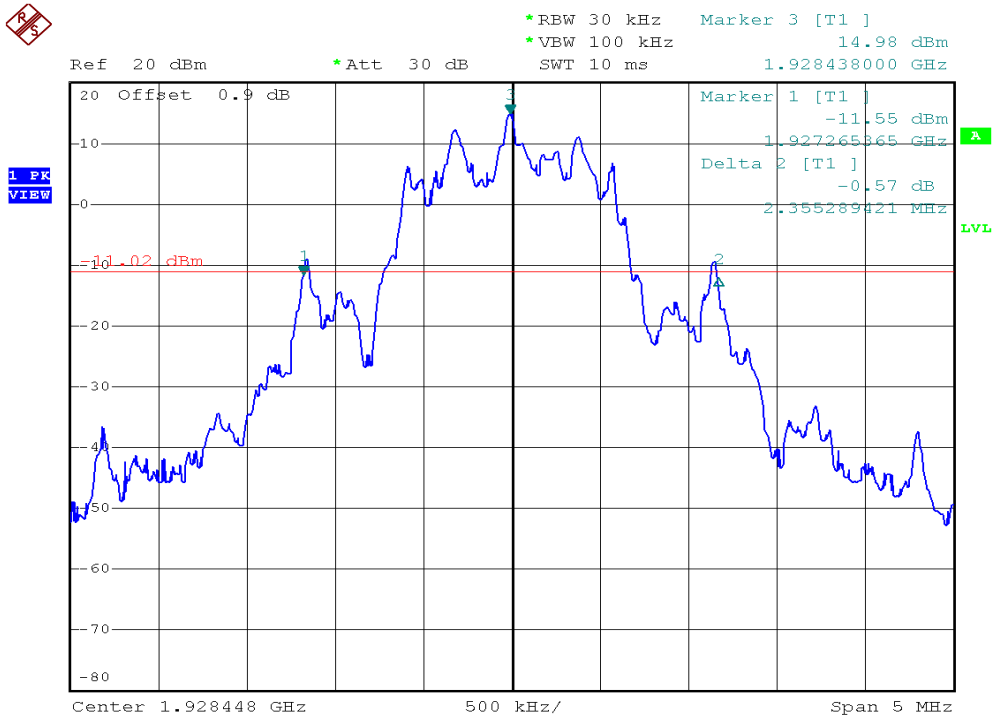

INTERTEK TESTING SERVICES

26dB Emission Bandwidth Plots

Plot 1A1

Plot 1D1

INTERTEK TESTING SERVICES

26dB Emission Bandwidth Plots

Plot 1G1

Plot 1J1

INTERTEK TESTING SERVICES

26dB Emission Bandwidth Plots

Plot 1A2

Plot 1D2

INTERTEK TESTING SERVICES

26dB Emission Bandwidth Plots

Plot 1G2

Plot 1J2