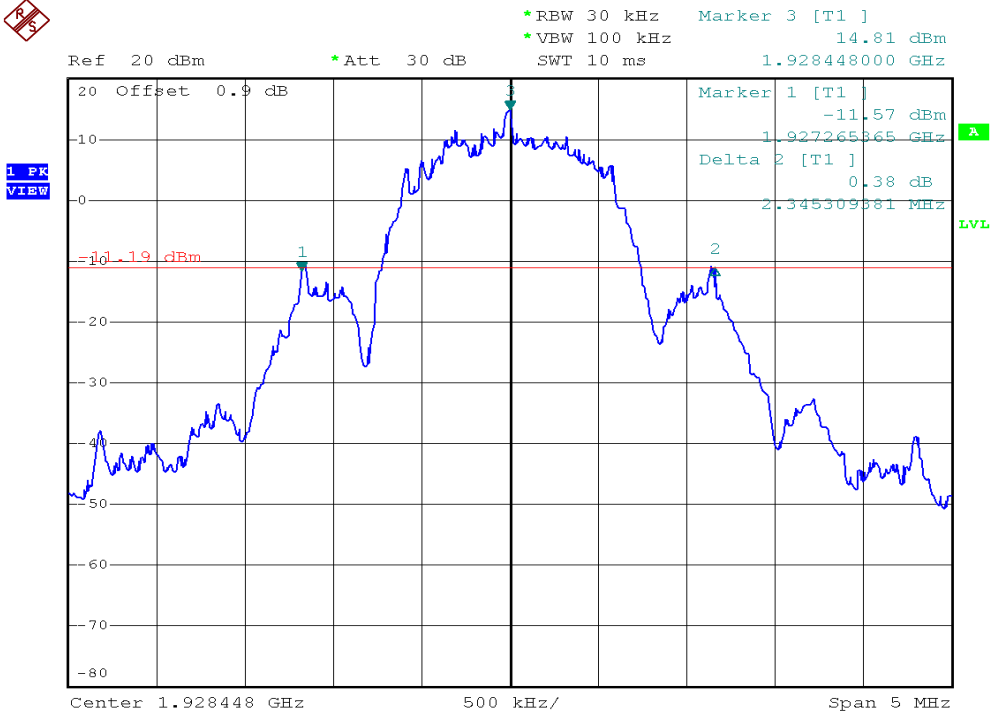

INTERTEK TESTING SERVICES

26dB Emission Bandwidth Plots

Plot 1A1

Plot 1D1

INTERTEK TESTING SERVICES

26dB Emission Bandwidth Plots

Plot 1G1

Plot 1J1

INTERTEK TESTING SERVICES

26dB Emission Bandwidth Plots

Plot 1A2

Plot 1D2

INTERTEK TESTING SERVICES

26dB Emission Bandwidth Plots

Plot 1G2

Plot 1J2