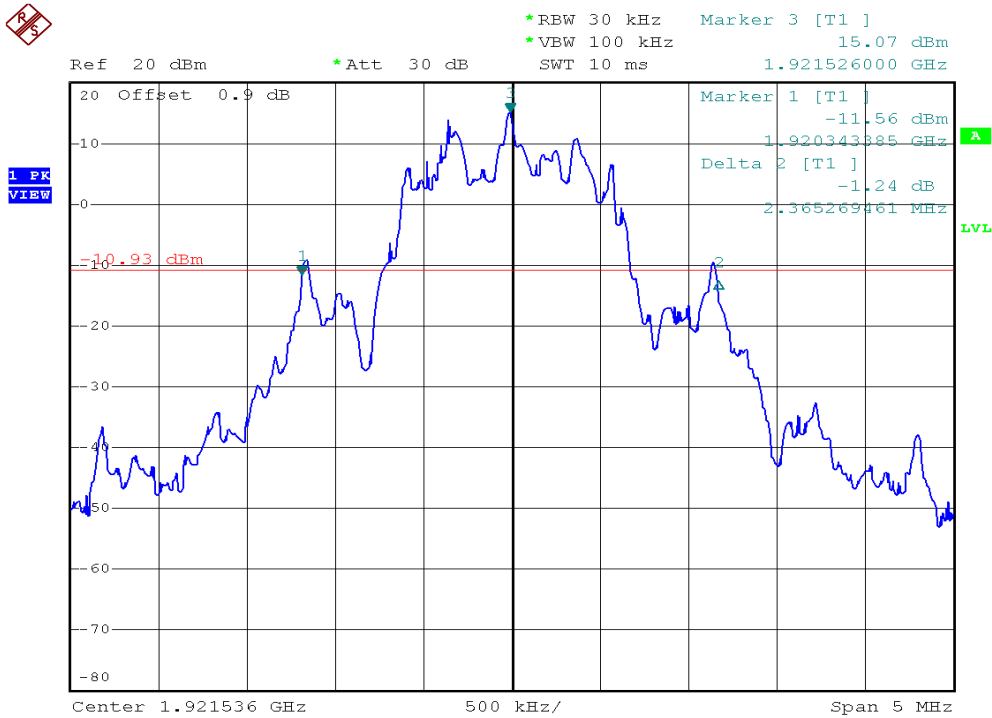

INTERTEK TESTING SERVICES

26dB Emission Bandwidth Plots

Plot 1A1

Plot 1D1

INTERTEK TESTING SERVICES

26dB Emission Bandwidth Plots

Plot 1G1

Plot 1J1

INTERTEK TESTING SERVICES

26dB Emission Bandwidth Plots

Plot 1A2

Plot 1D2

INTERTEK TESTING SERVICES

26dB Emission Bandwidth Plots

Plot 1G2

Plot 1J2