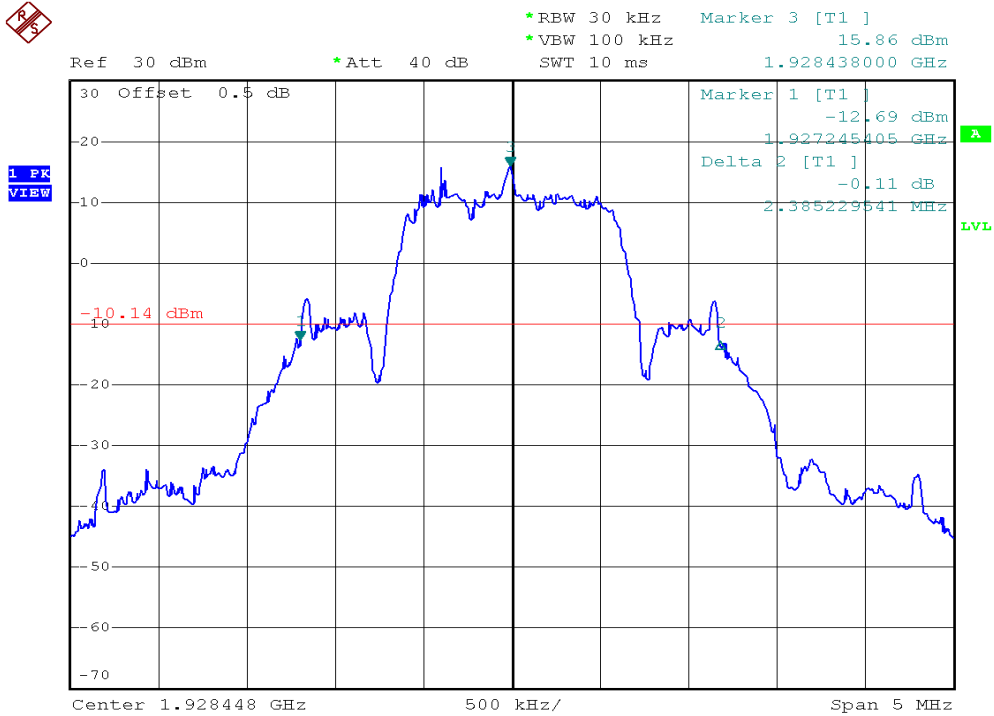

INTERTEK TESTING SERVICES

26dB Emission Bandwidth Plots

Plot 1A1

Plot 1D1

INTERTEK TESTING SERVICES

26dB Emission Bandwidth Plots

Plot 1G1

Plot 1J1

INTERTEK TESTING SERVICES

26dB Emission Bandwidth Plots

Plot 1A2

Plot 1D2

INTERTEK TESTING SERVICES

26dB Emission Bandwidth Plots

Plot 1G2

Plot 1J2