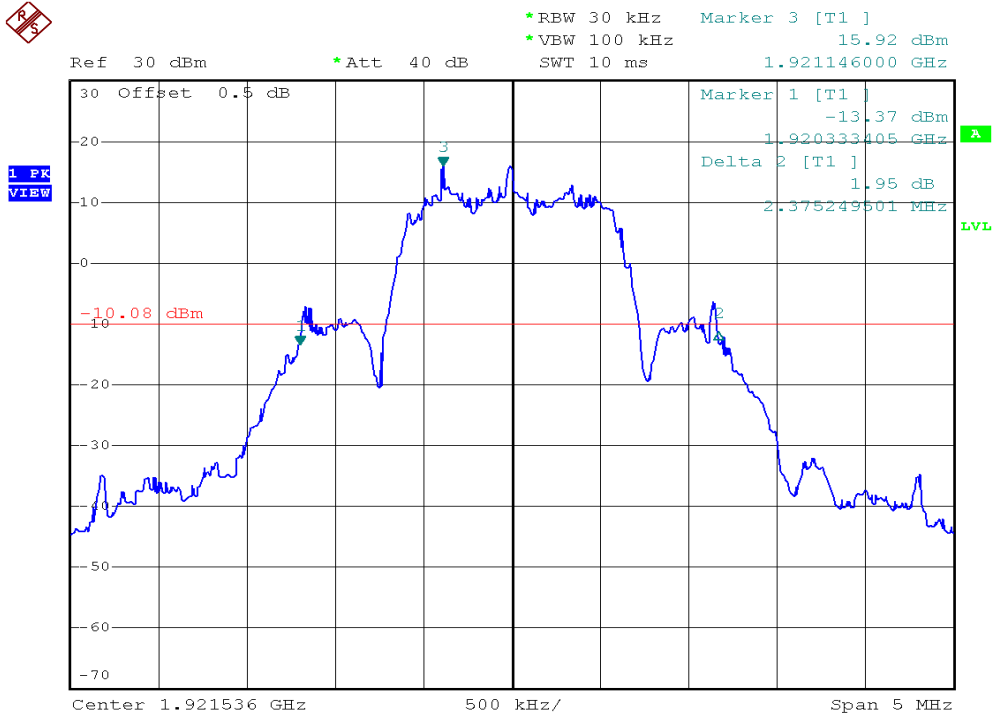

INTERTEK TESTING SERVICES

26dB Emission Bandwidth Plots

Plot 1A1

Plot 1D1

INTERTEK TESTING SERVICES

26dB Emission Bandwidth Plots

Plot 1G1

Plot 1J1

INTERTEK TESTING SERVICES

26dB Emission Bandwidth Plots

Plot 1A2

Plot 1D2

INTERTEK TESTING SERVICES

26dB Emission Bandwidth Plots

Plot 1G2

Plot 1J2