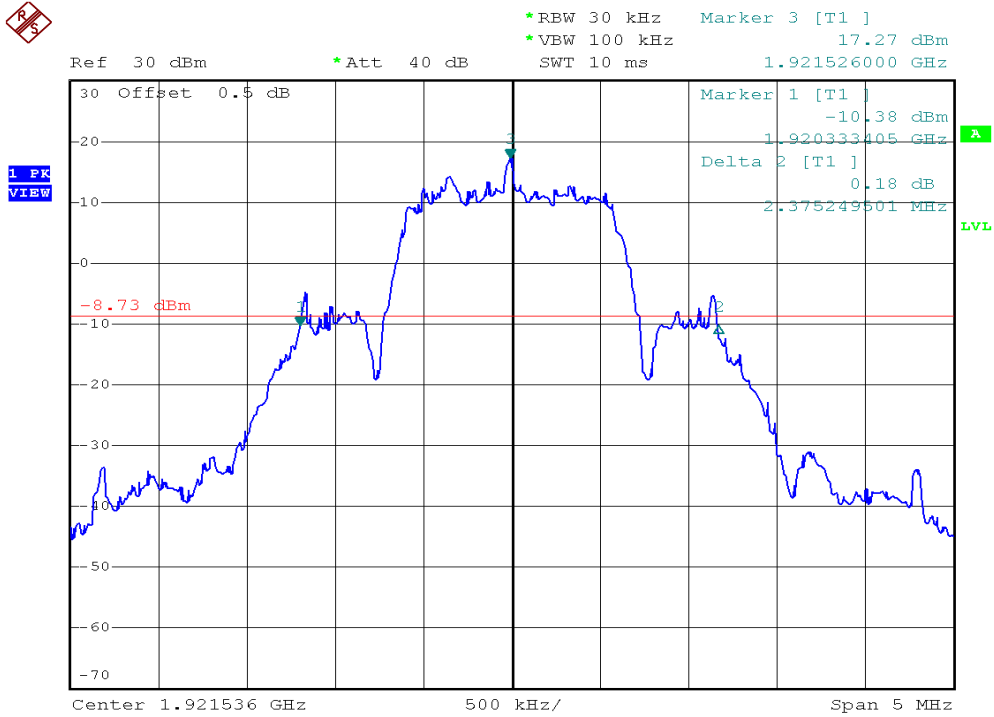

INTERTEK TESTING SERVICES

26dB Emission Bandwidth Plots

Plot 1A1

Plot 1D1

INTERTEK TESTING SERVICES

26dB Emission Bandwidth Plots

Plot 1G1

Plot 1J1

INTERTEK TESTING SERVICES

26dB Emission Bandwidth Plots

Plot 1A2

Plot 1D2

INTERTEK TESTING SERVICES

26dB Emission Bandwidth Plots

Plot 1G2

Plot 1J2