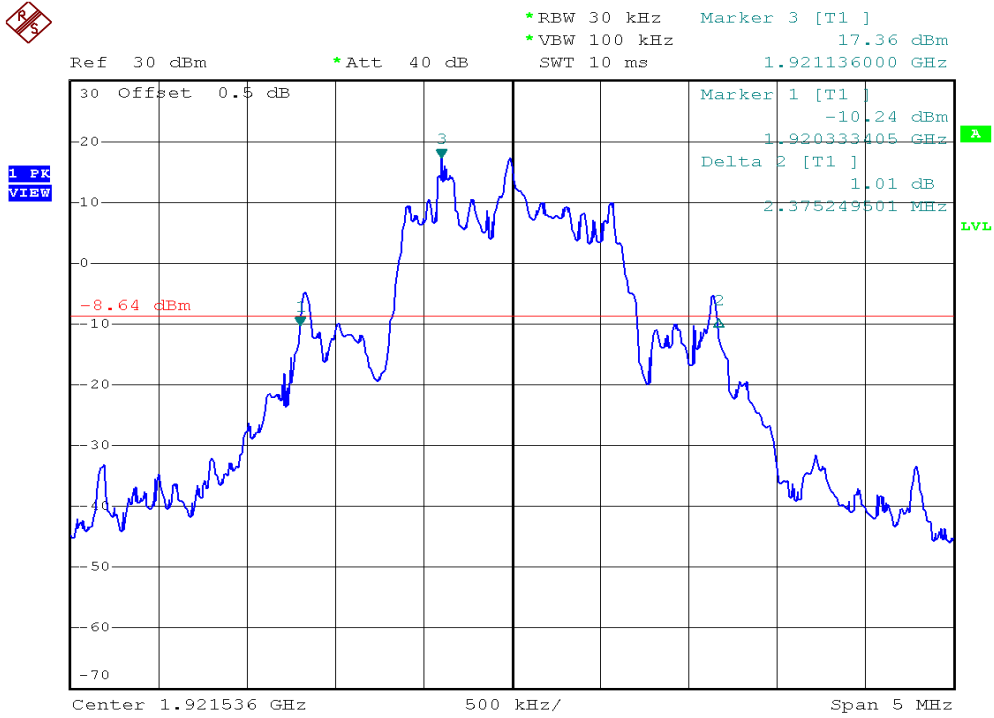

INTERTEK TESTING SERVICES

26dB Emission Bandwidth Plots

Plot 1A2

Plot 1D2

INTERTEK TESTING SERVICES

26dB Emission Bandwidth Plots

Plot 1G2

Plot 1J2