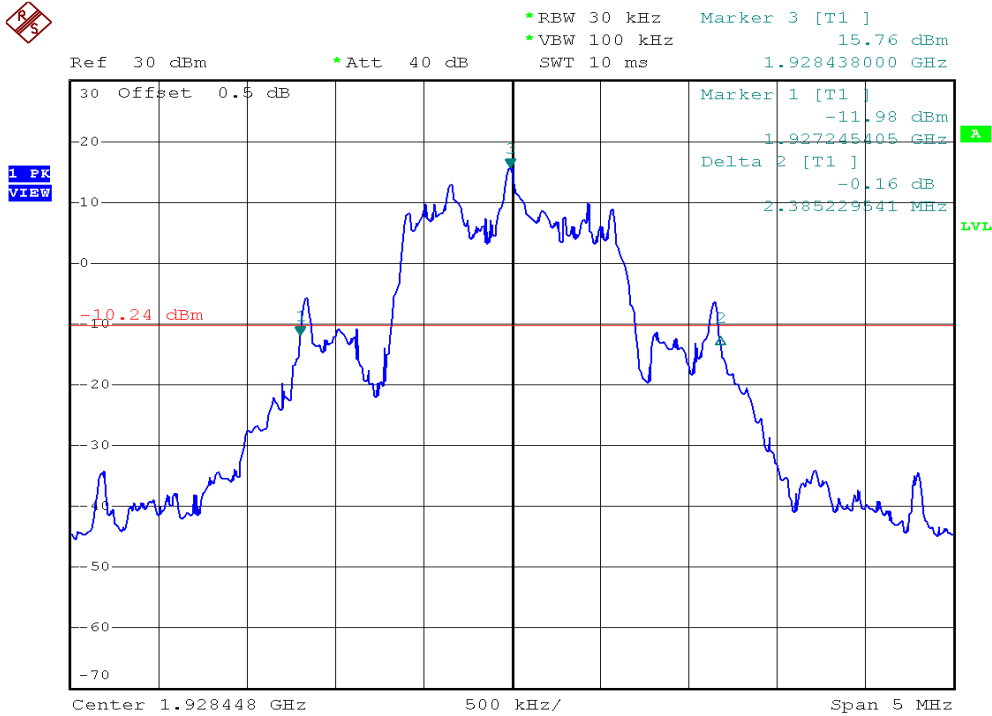

INTERTEK TESTING SERVICES

26dB Emission Bandwidth Plots

Plot 1A1

Plot 1D1

INTERTEK TESTING SERVICES

26dB Emission Bandwidth Plots

Plot 1G1

Plot 1J1

INTERTEK TESTING SERVICES

26dB Emission Bandwidth Plots

Plot 1A2

Plot 1D2

INTERTEK TESTING SERVICES

26dB Emission Bandwidth Plots

Plot 1G2

Plot 1J2