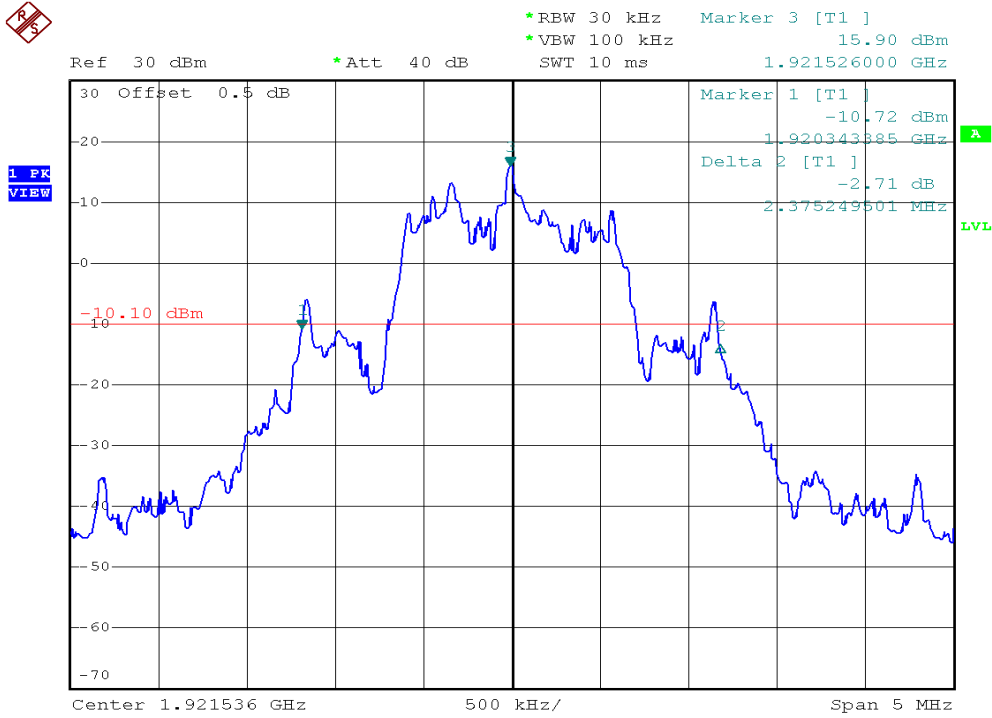

INTERTEK TESTING SERVICES

26dB Emission Bandwidth Plots

Plot 1A1

Plot 1D1

INTERTEK TESTING SERVICES

26dB Emission Bandwidth Plots

Plot 1G1

Plot 1J1

INTERTEK TESTING SERVICES

26dB Emission Bandwidth Plots

Plot 1A2

Plot 1D2

INTERTEK TESTING SERVICES

26dB Emission Bandwidth Plots

Plot 1G2

Plot 1J2