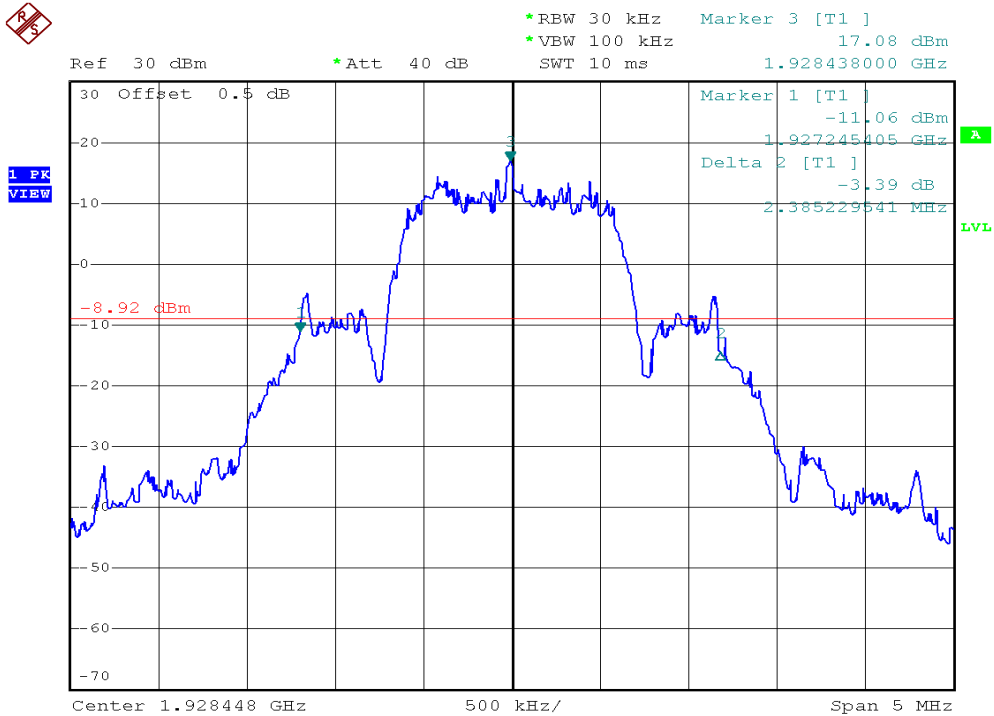

INTERTEK TESTING SERVICES

26dB Emission Bandwidth Plots

Plot 1A1

Plot 1D1

INTERTEK TESTING SERVICES

26dB Emission Bandwidth Plots

Plot 1G1

Plot 1J1

INTERTEK TESTING SERVICES

26dB Emission Bandwidth Plots

Plot 1A2

Plot 1D2

INTERTEK TESTING SERVICES

26dB Emission Bandwidth Plots

Plot 1G2

Plot 1J2