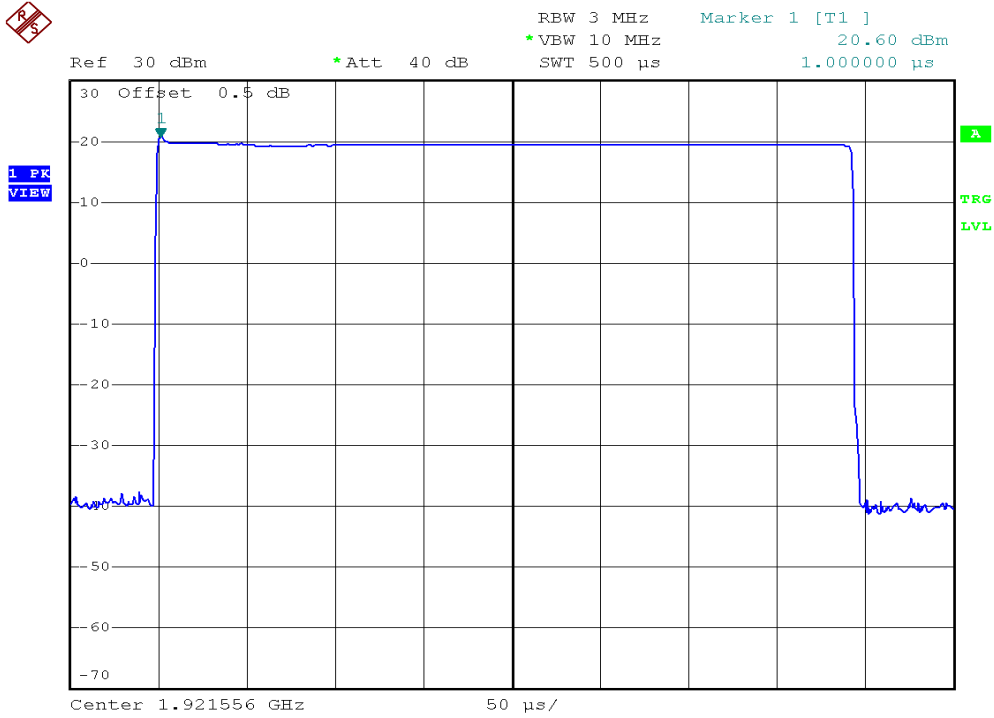

INTERTEK TESTING SERVICES

Peak Transmit Power Plots

Plot 2A

Plot 2B