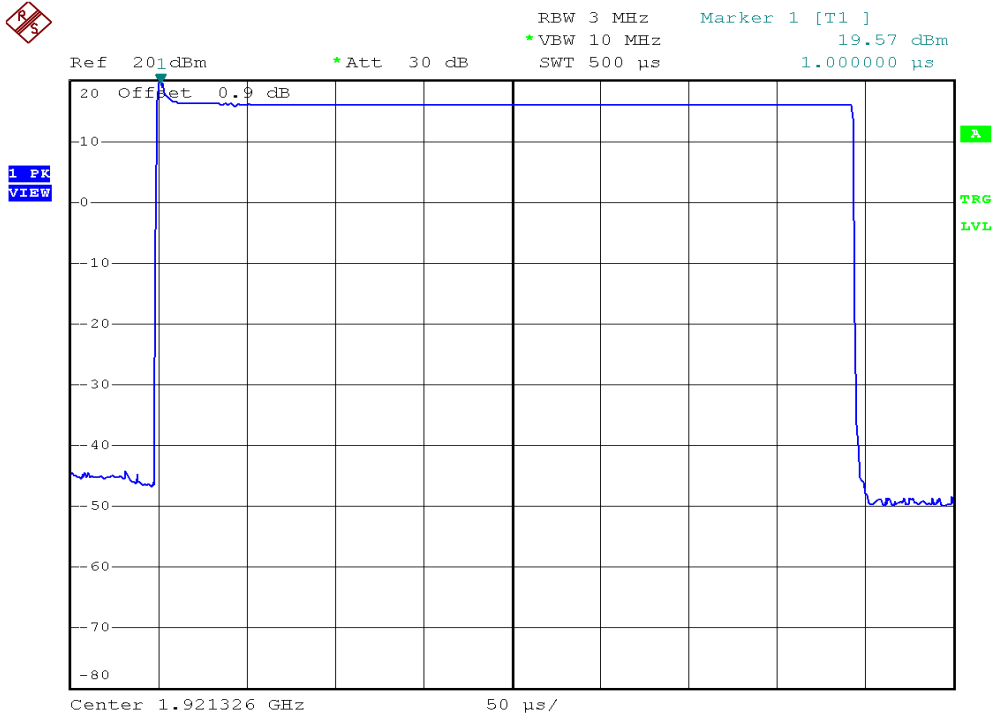

INTERTEK TESTING SERVICES

Peak Transmit Power Plots

Plot 2A

Plot 2B