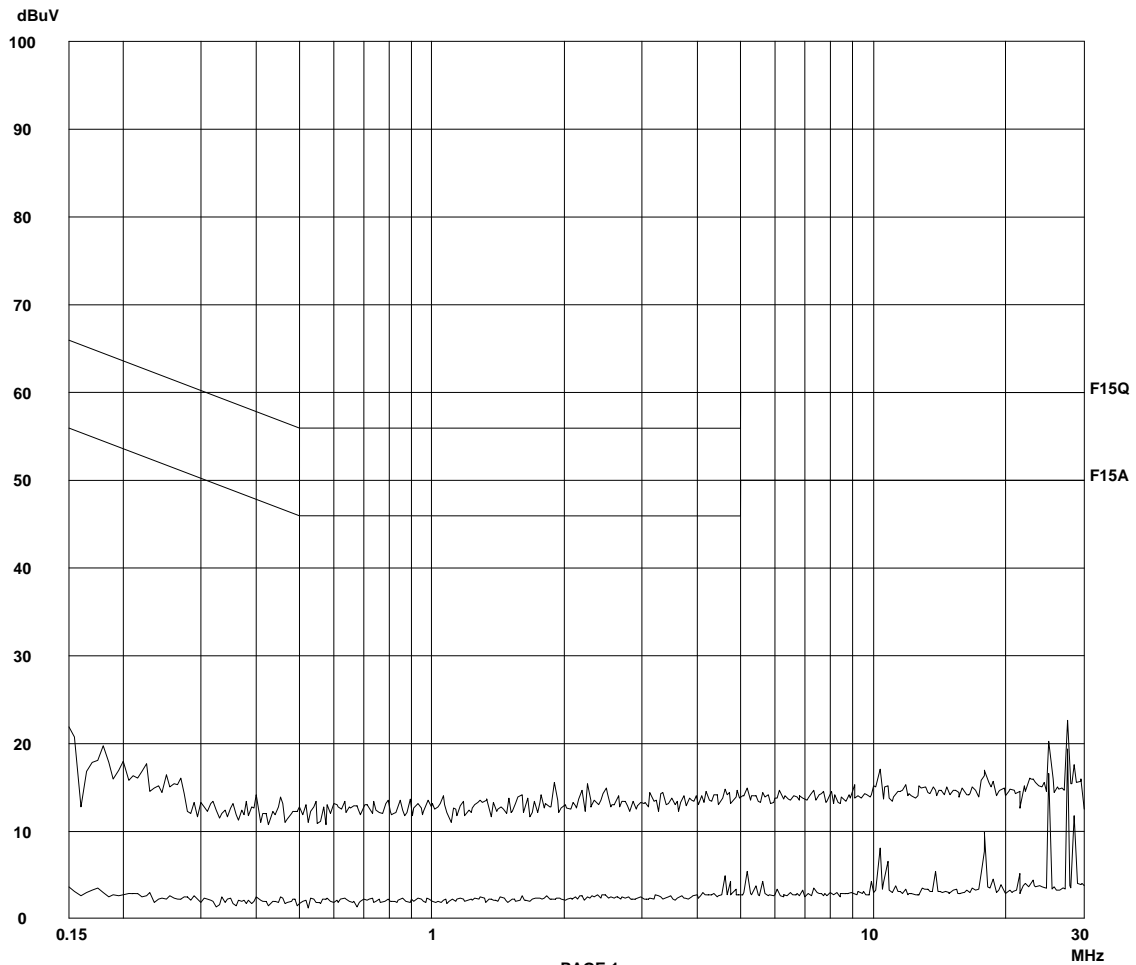

Report No.: 06269062  
 Model No.: CD4402B/37  
 Charging & Talk Mode  
 (charging on  
 CD4402B/37)

Tested By: Hong, Report No.: 06269062

Scan Settings (1 Range)

Frequencies				Receiver Settings			
Start	Stop	Step	IF BW	Detector	M-Time	Atten	Preamp OpRge
150k	30M	5k	10k	PK+AV	10ms	AUTO	LN OFF 60dB

Final Measurement: x QP / + AV

Meas Time: 1 s  
 Subranges: 16  
 Acc Margin: 20dB

Transducer No.	Start	Stop	Name
2	1 9k	30M	EW0700
12	9k	30M	EW0192

Report No.: 06269062  
Model No.: CD4402B/37  
Charging & Talk Mode  
(charging on  
CD4402B/37)

Tested By: Hong, Report No.: 06269062

Scan Settings (1 Range)

[----- Frequencies -----][----- Receiver Settings -----]

Start	Stop	Step	IF BW	Detector	M-Time	Atten	Preamp	OpRge
150k	30M	5k	10k	PK+AV	10ms	AUTO	LN OFF	60dB

Final Measurement Results:

no Results