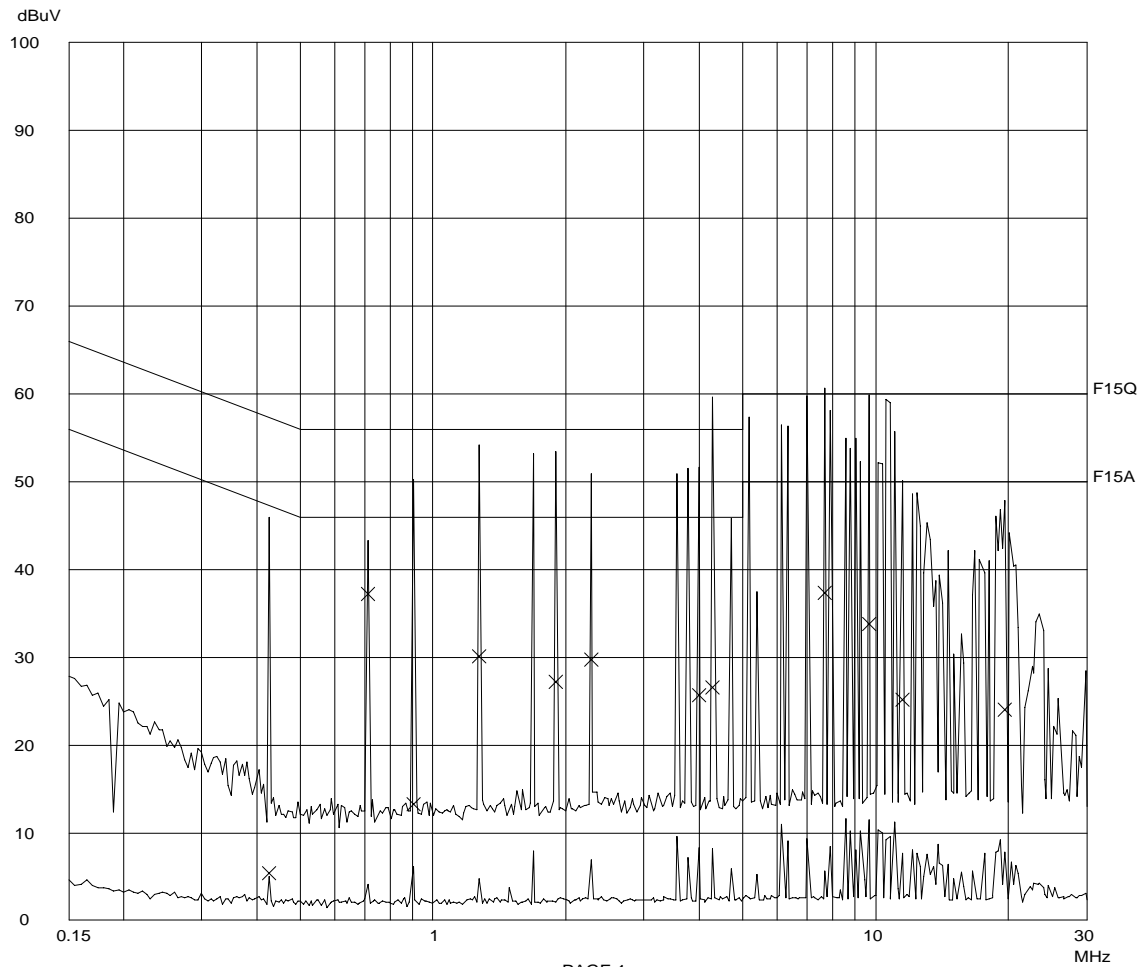

Report No.: 06251982
Model No.: 6041
Charging & Talk Mode
(charging on 6042)

Tested By: Hong, Report No.: 06251982

Scan Settings (1 Range)

Frequencies			Receiver Settings					
Start	Stop	Step	IF BW	Detector	M-Time	Atten	Preamp	OpRge
150k	30M	5k	10k	PK+AV	10ms	AUTO	LN OFF	60dB

Final Measurement: x QP / + AV
Meas Time: 1 s
Subranges: 16
Acc Margin: 20dB

Transducer No.	Start	Stop	Name
2	1 9k	30M	EW0700
12	9k	30M	EW1449