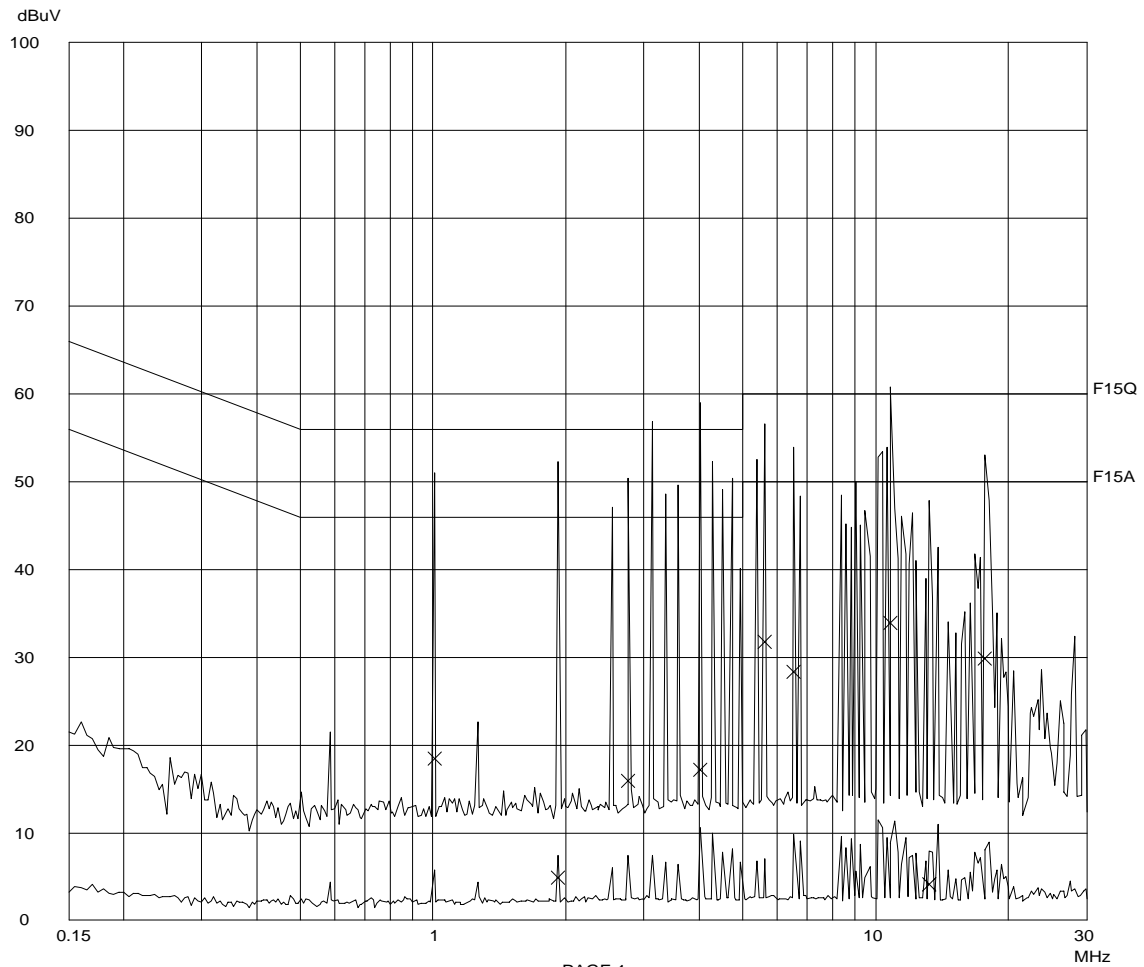

Final Measurement: x QP / + AV  
 Meas Time: 1 s  
 Subranges: 16  
 Acc Margin: 20dB

Transducer No.	Start	Stop	Name
2 1	9k	30M	EW0700
12	9k	30M	EW1449

Report No.: 06251982  
 Model No.: 6041  
 Charging & Talk Mode  
 (charging on 6041)

Transducer No.	Start	Stop	Name
2	1 9k	30M	EW0700
12	9k	30M	EW1449

Report No.: 06251982  
 Model No.: 6041  
 Charging & Talk Mode  
 (charging on 6042)

Tested By: Hong, Report No.: 06251982

Scan Settings (1 Range)