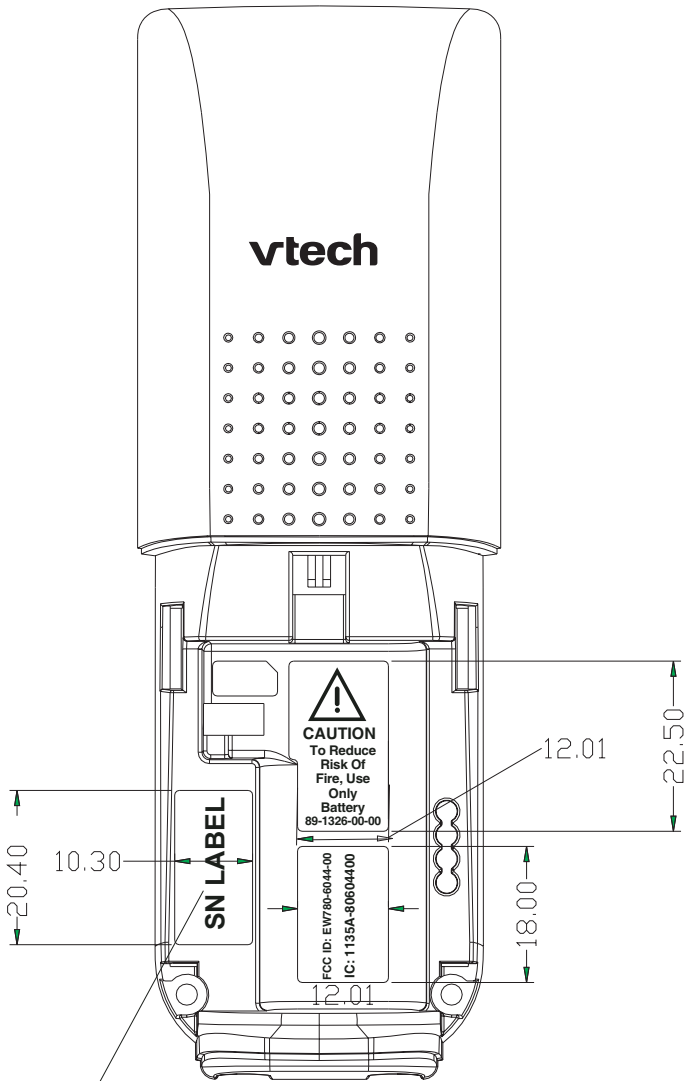

DE6010 HS

MODEL #: DE6010
SN: XXXXXXXXXX

Units: mm

20X10MM