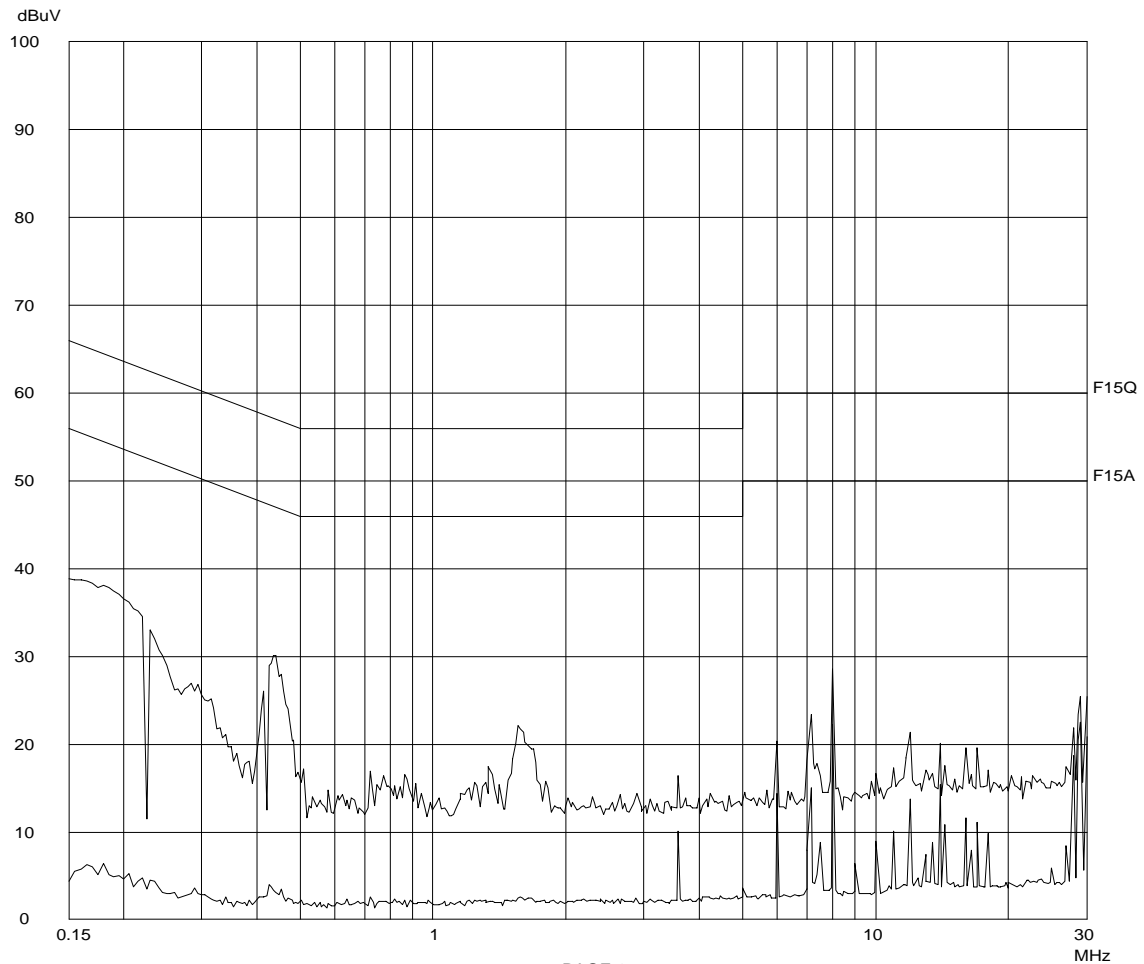

Report No.: 07238191
Talk Mode

Report No.:07238191

Scan Settings (1 Range)

|----- Frequencies -----||----- Receiver Settings -----|

Start	Stop	Step	IF BW	Detector	M-Time	Atten	Preamp	OpRge
150k	30M	5k	10k	PK+AV	10ms	AUTO	LN OFF	60dB

Final Measurement: x QP / + AV

Meas Time: 1 s
Subranges: 16
Acc Margin: 20dB

Transducer No.	Start	Stop	Name
2	1 9k	30M	EW0700
12	9k	30M	EW0090

Ctrl No.: N/A

Report No.: 07238191
Talk Mode

Report No.:07238191

Scan Settings (1 Range)

|----- Frequencies -----||----- Receiver Settings -----|

Start	Stop	Step	IF BW	Detector	M-Time	Atten	Preamp	OpRge
150k	30M	5k	10k	PK+AV	10ms	AUTO	LN OFF	60dB

Final Measurement Results: