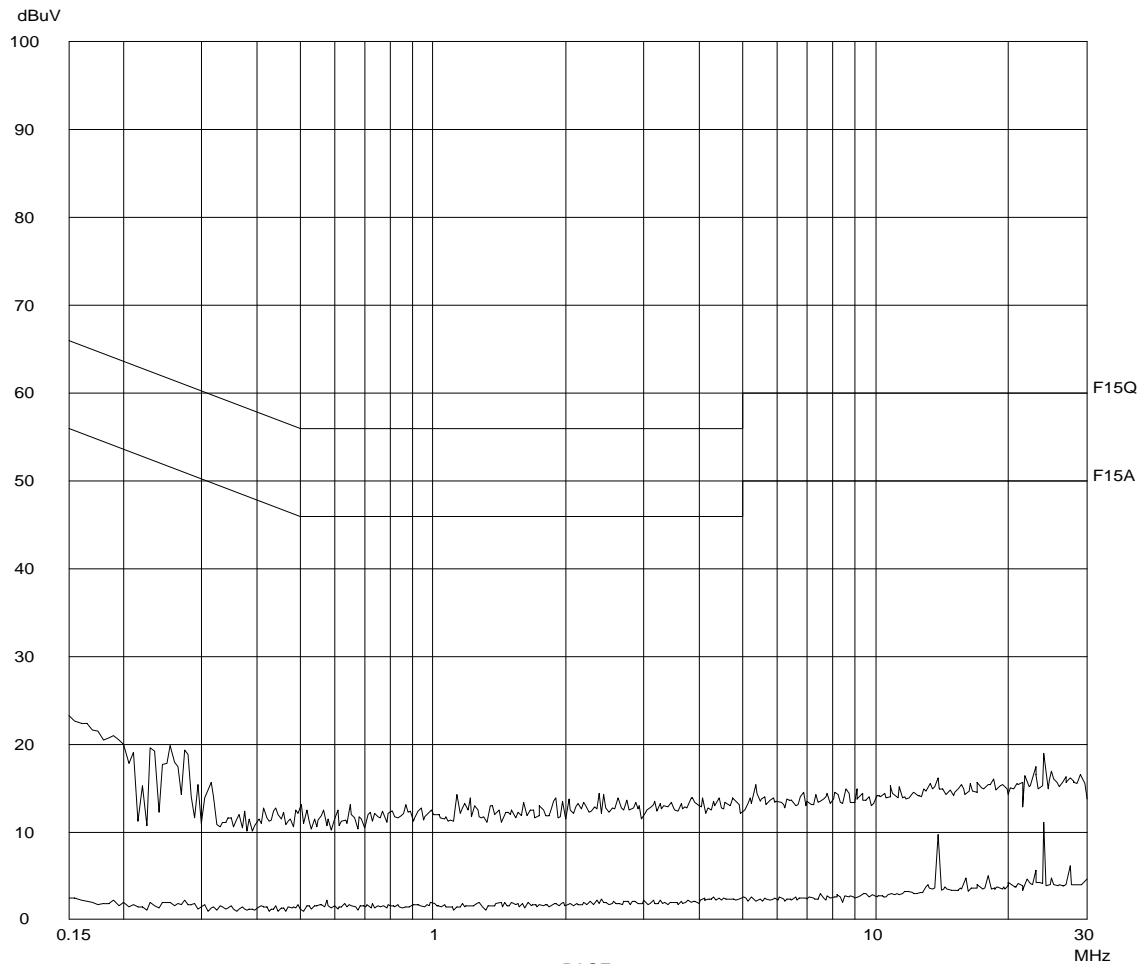

Report No.: 07219301
Talk Mode

Report No.:07219301

Scan Settings (1 Range)

|----- Frequencies -----||----- Receiver Settings -----|

Start	Stop	Step	IF BW	Detector	M-Time	Atten	Preamp	OpRge
150k	30M	5k	10k	PK+AV	10ms	AUTO	LN OFF	60dB

Final Measurement: x QP / + AV

Meas Time: 1 s
Subranges: 16
Acc Margin: 20dB

Transducer No. Start Stop Name

2	1	9k	30M	EW0700
	12	9k	30M	EW0090

Report No.: 07219301
Talk Mode

Report No.:07219301

Scan Settings (1 Range)

|----- Frequencies -----||----- Receiver Settings -----|

Start	Stop	Step	IF BW	Detector	M-Time	Atten	Preamp	OpRge
150k	30M	5k	10k	PK+AV	10ms	AUTO	LN OFF	60dB

Final Measurement Results:

no Results

Ctrl No.: N/A