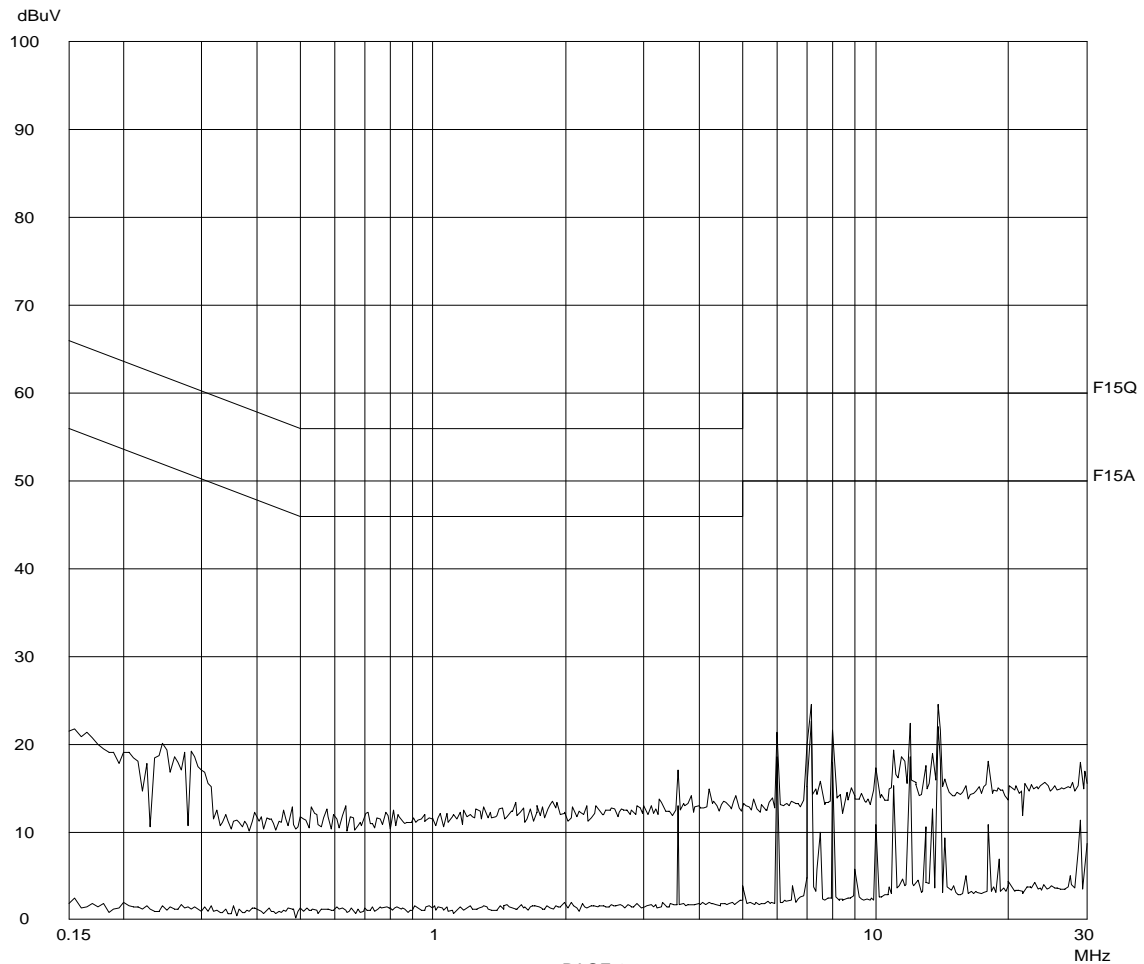

Report No.: 07243181
Talk Mode

Report No.:07243181

Scan Settings (1 Range)

|----- Frequencies -----||----- Receiver Settings -----|

Start	Stop	Step	IF BW	Detector	M-Time	Atten	Preamp	OpRge
150k	30M	5k	10k	PK+AV	10ms	AUTO	LN OFF	60dB

Final Measurement: x QP / + AV

Meas Time: 1 s
Subranges: 16
Acc Margin: 20dB

Transducer No. Start Stop Name

2	1	9k	30M	EW0700
	12	9k	30M	EW0090

Ctrl No.:

Report No.: 07243181
Talk Mode

Report No.:07243181

Scan Settings (1 Range)

|----- Frequencies -----||----- Receiver Settings -----|

Start	Stop	Step	IF BW	Detector	M-Time	Atten	Preamp	OpRge
150k	30M	5k	10k	PK+AV	10ms	AUTO	LN OFF	60dB

Final Measurement Results:

no Results

Ctrl No.: