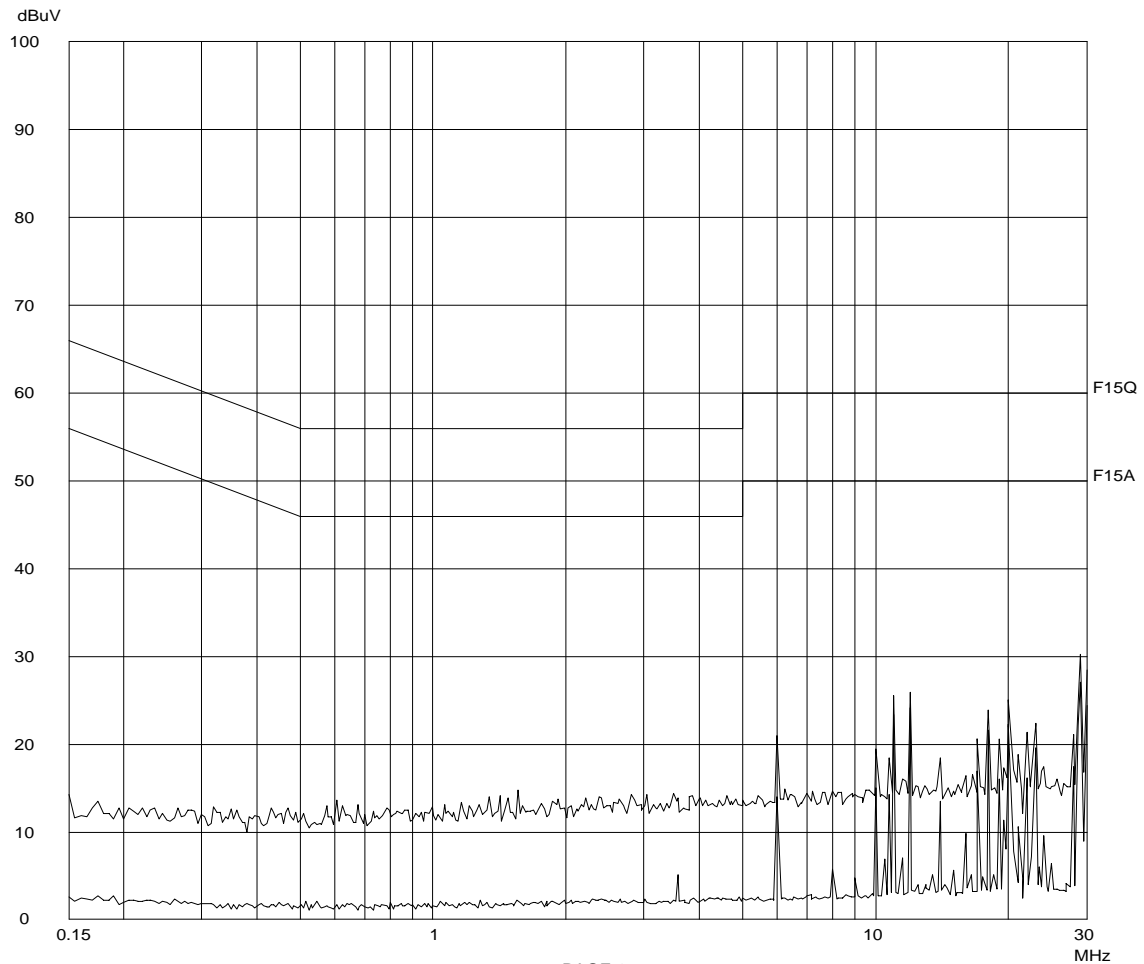

Report No.: 07243191  
Talk Mode

Report No.:07243191

Scan Settings (1 Range)

|----- Frequencies -----||----- Receiver Settings -----|

Start	Stop	Step	IF BW	Detector	M-Time	Atten	Preamp	OpRge
150k	30M	5k	10k	PK+AV	10ms	AUTO	LN OFF	60dB

Final Measurement: x QP / + AV

Meas Time: 1 s  
Subranges: 16  
Acc Margin: 20dB

Transducer No.	Start	Stop	Name
2	1 9k	30M	EW0700
12	9k	30M	EW1449

Report No.: 07243191  
Talk Mode

Report No.:07243191

Scan Settings (1 Range)

|----- Frequencies -----||----- Receiver Settings -----|

Start	Stop	Step	IF BW	Detector	M-Time	Atten	Preamp	OpRge
150k	30M	5k	10k	PK+AV	10ms	AUTO	LN OFF	60dB

Final Measurement Results:

no Results

Ctrl No.: N/A