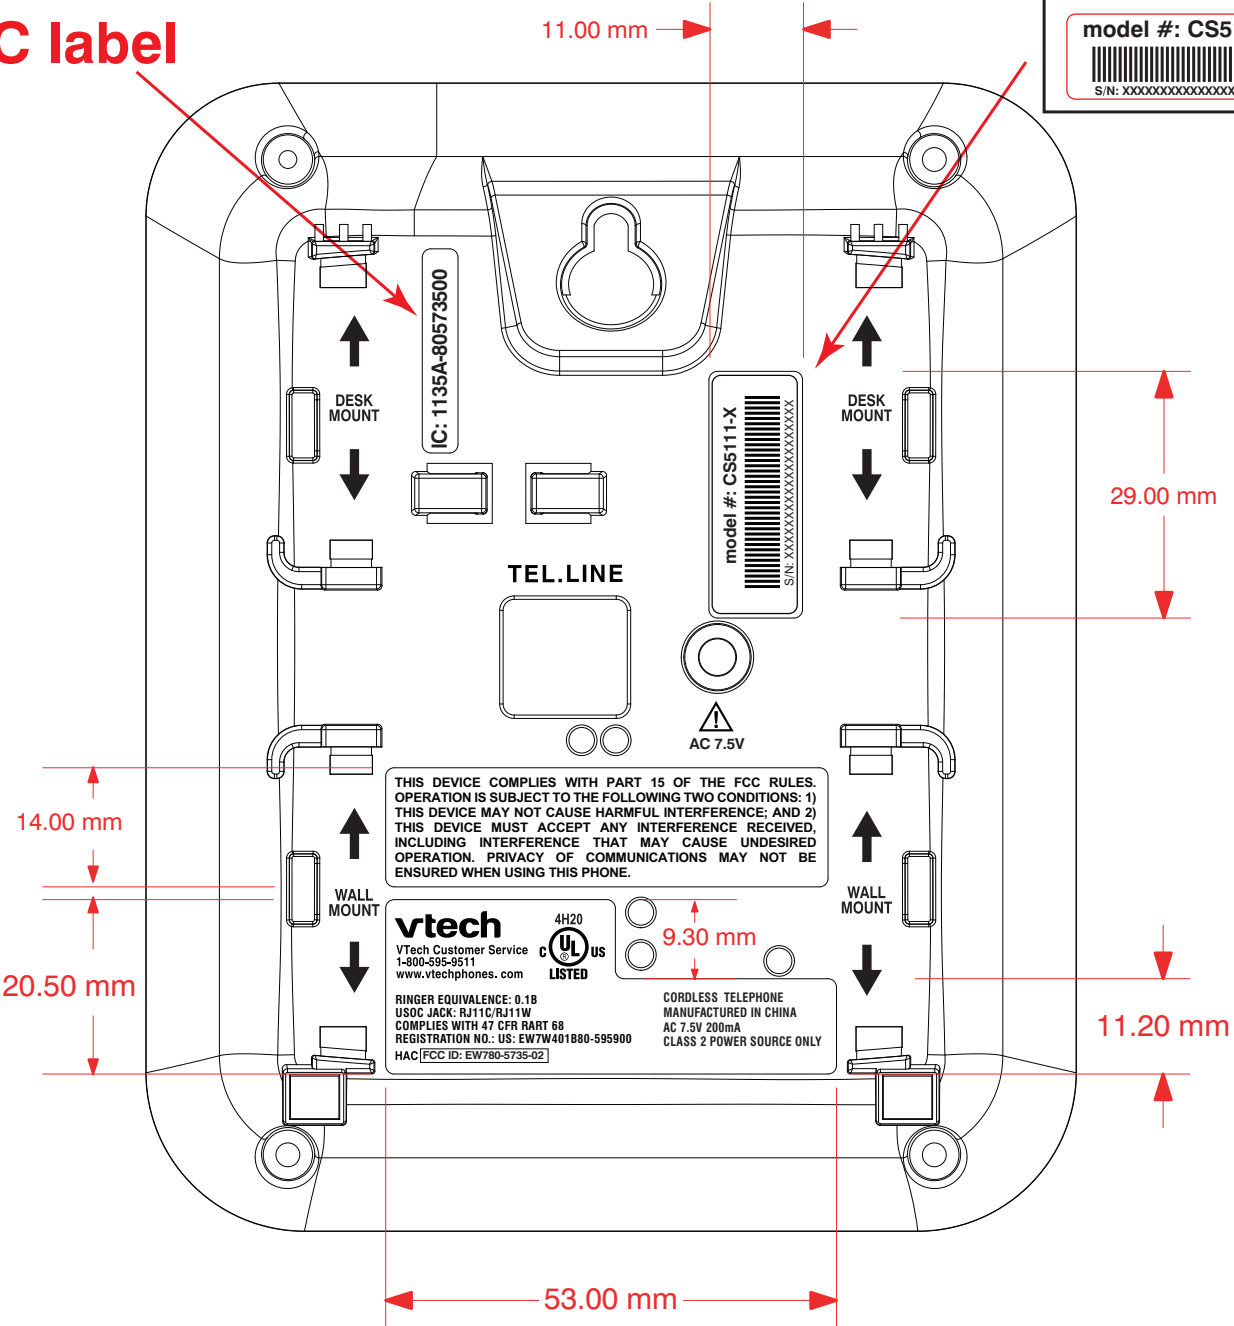

CS51XX ENGRAVING ARTWORK

IC label

c-BS BTM
(For cs5111/cs5111-2)