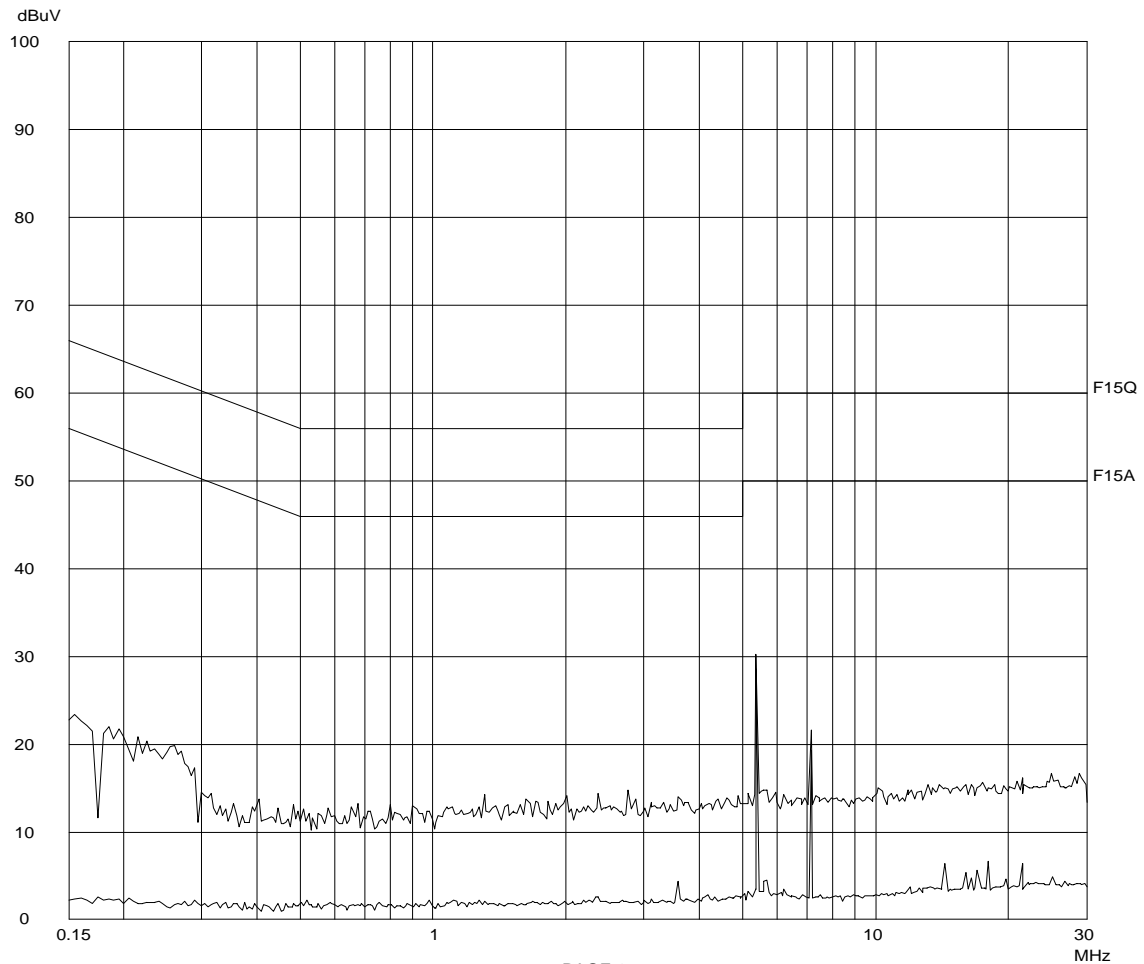

Report No.: 07217101
Talk Mode

Report No.:07217101

Scan Settings (1 Range)

|----- Frequencies -----||----- Receiver Settings -----|

Start	Stop	Step	IF BW	Detector	M-Time	Atten	Preamp	OpRge
150k	30M	5k	10k	PK+AV	10ms	AUTO	LN OFF	60dB

Final Measurement: x QP / + AV

Meas Time: 1 s
Subranges: 16
Acc Margin: 20dB

Transducer No.	Start	Stop	Name
2	1 9k	30M	EW0700
12	9k	30M	EW0090

Ctrl No.: N/A

Report No.: 07217101
Talk Mode

Report No.:07217101

Scan Settings (1 Range)

|----- Frequencies -----||----- Receiver Settings -----|

Start	Stop	Step	IF BW	Detector	M-Time	Atten	Preamp	OpRge
150k	30M	5k	10k	PK+AV	10ms	AUTO	LN OFF	60dB

Final Measurement Results: