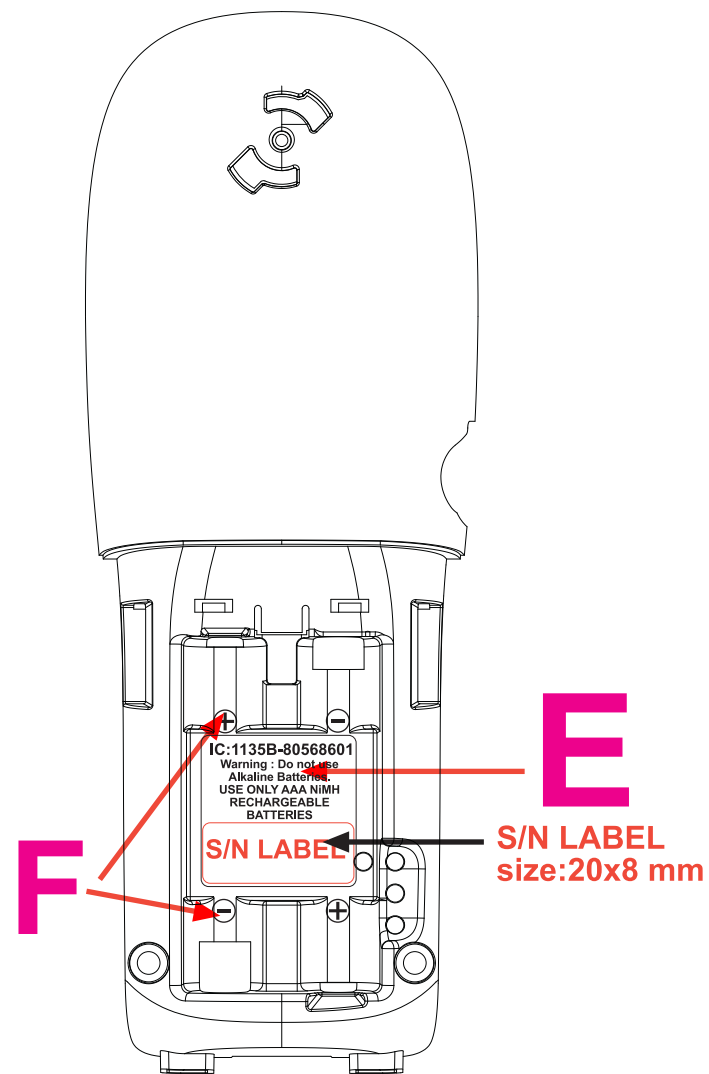

A

A
size: 60x11.8mm,
engraving 0.3mm recess high glossy

B **C**
SIZE: 27.5X15 mm SIZE: 30X20 mm
engraving 0.3mm recess high glossy

D
engraving raised up 0.3 mm

E
size: 20.5x20mm
engraving 0.3mm recess high glossy

F
engraving raised up 0.3 mm

G
size:40x10.5mm
engraving 0.3mm recess high glossy

H
engraving raised up 0.3 mm

E

S/N LABEL
size:20x8 mm

F

H

B

C

S/N LABEL
size:28x10 mm

D

S/N LABEL
size:28x10 mm

G

CHARGER