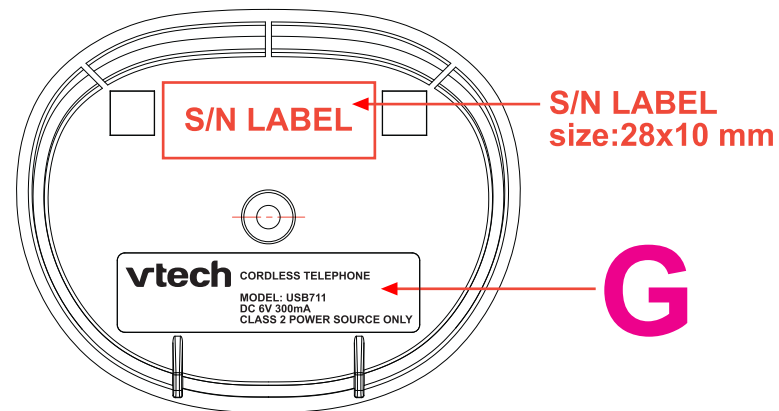

A

A
size: 60x11.8mm,
engraving 0.3mm recess high glossy

B **C**
SIZE: 27.5X15 mm SIZE: 30X20 mm
engraving 0.3mm recess high glossy

D
engraving raised up 0.3 mm

E
size: 20.5x20mm
engraving 0.3mm recess high glossy

F
engraving raised up 0.3 mm

G
size:40x10.5mm
engraving 0.3mm recess high glossy

H
engraving raised up 0.3 mm

E

S/N LABEL
size:20x8 mm

F

H

B

C

S/N LABEL
size:28x10 mm

D

S/N LABEL
size:28x10 mm

G

CHARGER