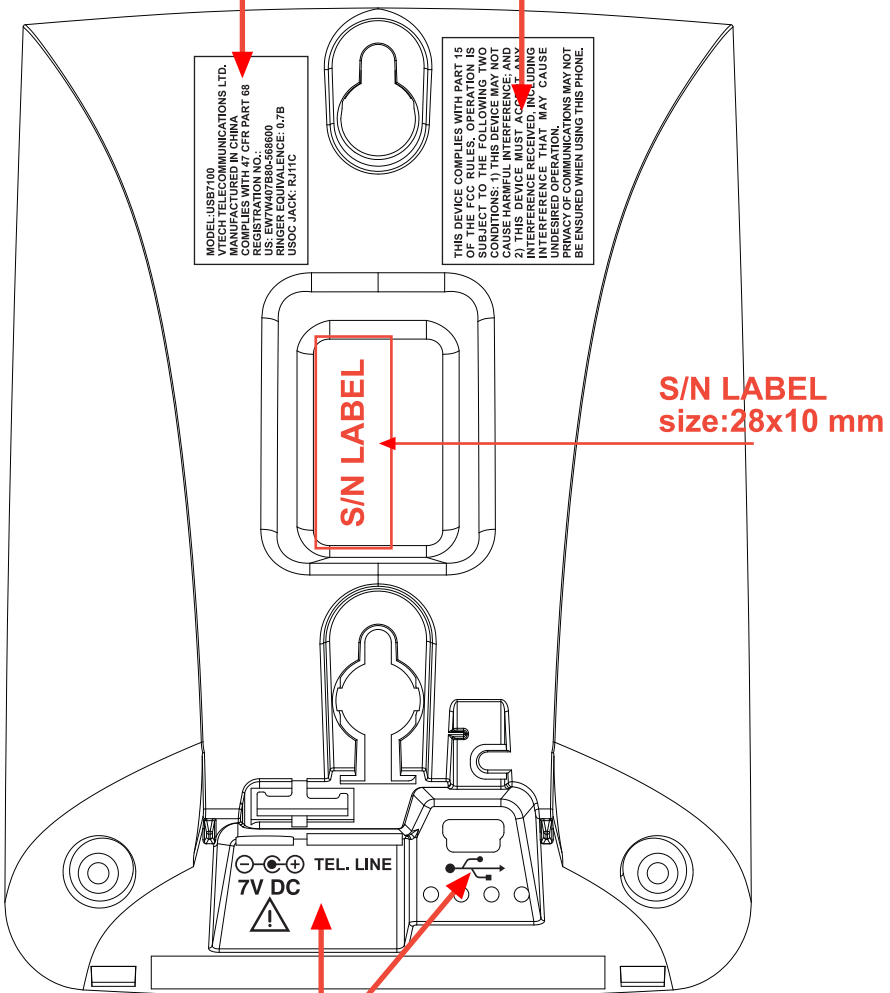

A

A
size: 60x11.8mm,
engraving 0.3mm recess high glossy

B **C**
SIZE: 27.5X15 mm SIZE: 30X20 mm
engraving 0.3mm recess high glossy

D
engraving raised up 0.3 mm

E
size: 20.5x20mm
engraving 0.3mm recess high glossy

F
engraving raised up 0.3 mm

G
size:40x10.5mm
engraving 0.3mm recess high glossy

H
engraving raised up 0.3 mm

E

S/N LABEL
size:20x8 mm

F

H

B

C

S/N LABEL
size:28x10 mm

D

S/N LABEL
size:28x10 mm

G

CHARGER