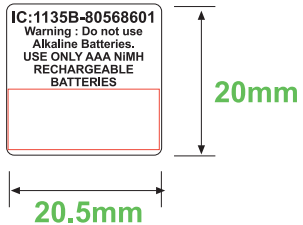

A

A
size: 60x11.8mm,
engraving 0.3mm recess high glossy

B **C**
SIZE: 27.5X15 mm SIZE: 30X20 mm
engraving 0.3mm recess high glossy

D
engraving raised up 0.3 mm

E
size: 20.5x20mm
engraving 0.3mm recess high glossy

F
engraving raised up 0.3 mm

G
size:40x10.5mm
engraving 0.3mm recess high glossy

H
engraving raised up 0.3 mm

E

S/N LABEL
size:20x8 mm

F

H

B

C

S/N LABEL
size:28x10 mm

D

S/N LABEL
size:28x10 mm

G

CHARGER