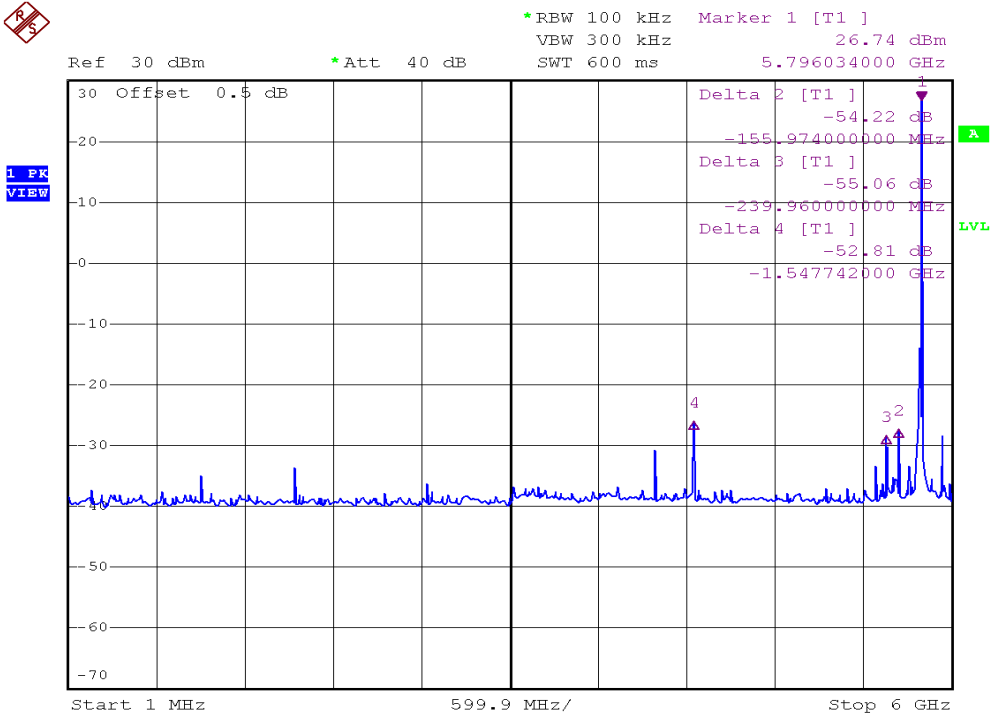

INTERTEK TESTING SERVICES

Out Band Antenna Conducted Emission Plots

Plot B6A1

Plot B6A2

INTERTEK TESTING SERVICES

Out Band Antenna Conducted Emission Plots

Plot B6B1

Plot B6B2

INTERTEK TESTING SERVICES

Out Band Antenna Conducted Emission Plots

Plot B6C1

Plot B6C2

INTERTEK TESTING SERVICES

Out Band Antenna Conducted Emission Plots

Plot B6C3