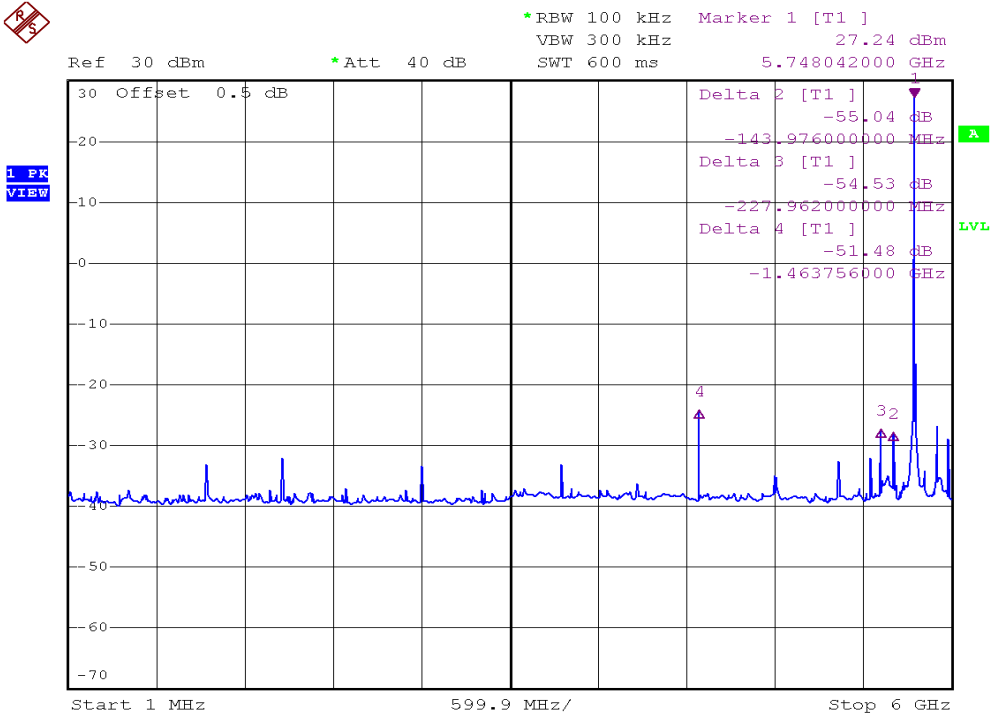

INTERTEK TESTING SERVICES

Out Band Antenna Conducted Emission Plots

Plot B6A1

Plot B6A2

INTERTEK TESTING SERVICES

Out Band Antenna Conducted Emission Plots

Plot B6B1

Plot B6B2

INTERTEK TESTING SERVICES

Out Band Antenna Conducted Emission Plots

Plot B6C1

Plot B6C2

INTERTEK TESTING SERVICES

Out Band Antenna Conducted Emission Plots

Plot B6C3