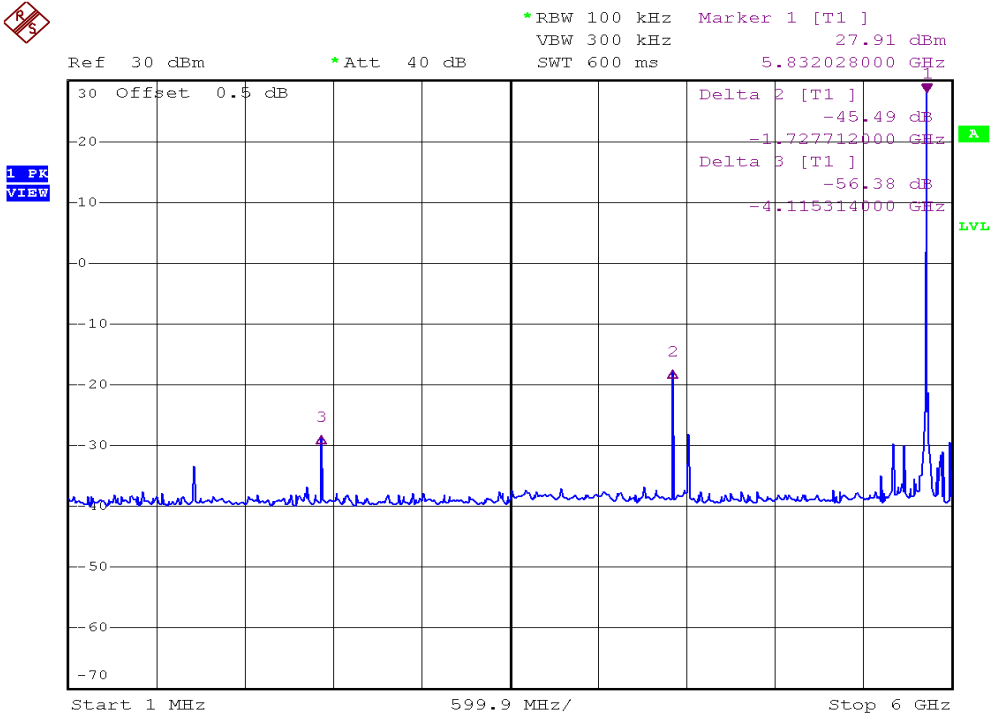

INTERTEK TESTING SERVICES

Out Band Antenna Conducted Emission Plots

Plot B6A1

Plot B6A2

INTERTEK TESTING SERVICES

Out Band Antenna Conducted Emission Plots

Plot B6B1

Plot B6B2

INTERTEK TESTING SERVICES

Out Band Antenna Conducted Emission Plots

Plot B6C1

Plot B6C2

INTERTEK TESTING SERVICES

Out Band Antenna Conducted Emission Plots

Plot B6C3