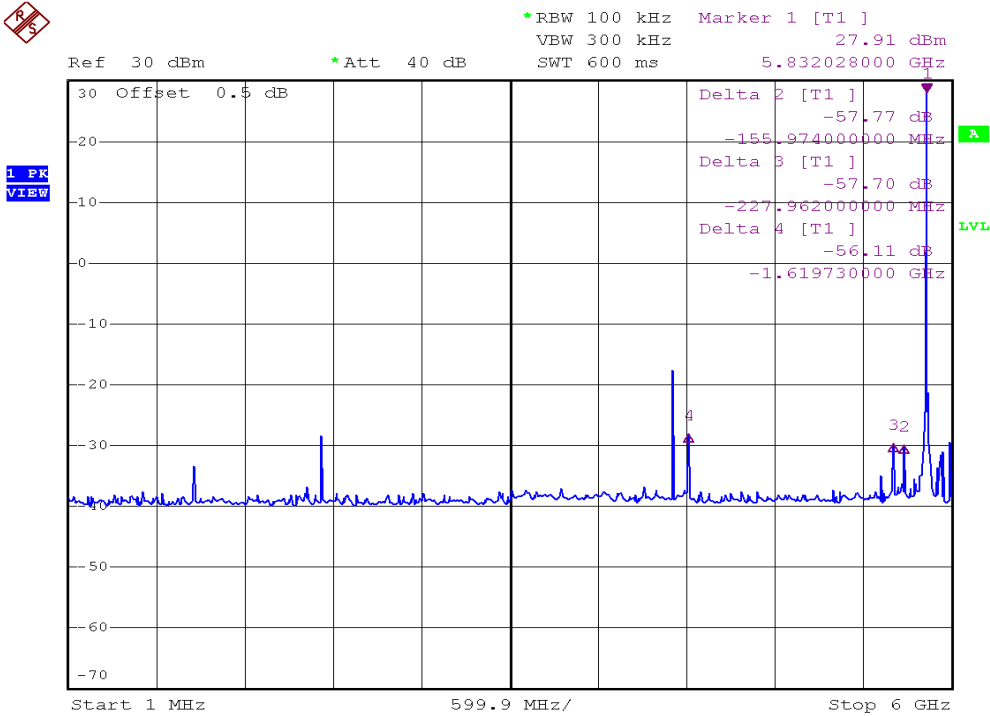

INTERTEK TESTING SERVICES

Out Band Antenna Conducted Emission Plots

Plot B6A1

Plot B6A2

INTERTEK TESTING SERVICES

Out Band Antenna Conducted Emission Plots

Plot B6B1

Plot B6B2

INTERTEK TESTING SERVICES

Out Band Antenna Conducted Emission Plots

Plot B6C1

Plot B6C2

INTERTEK TESTING SERVICES

Out Band Antenna Conducted Emission Plots

Plot B6C3