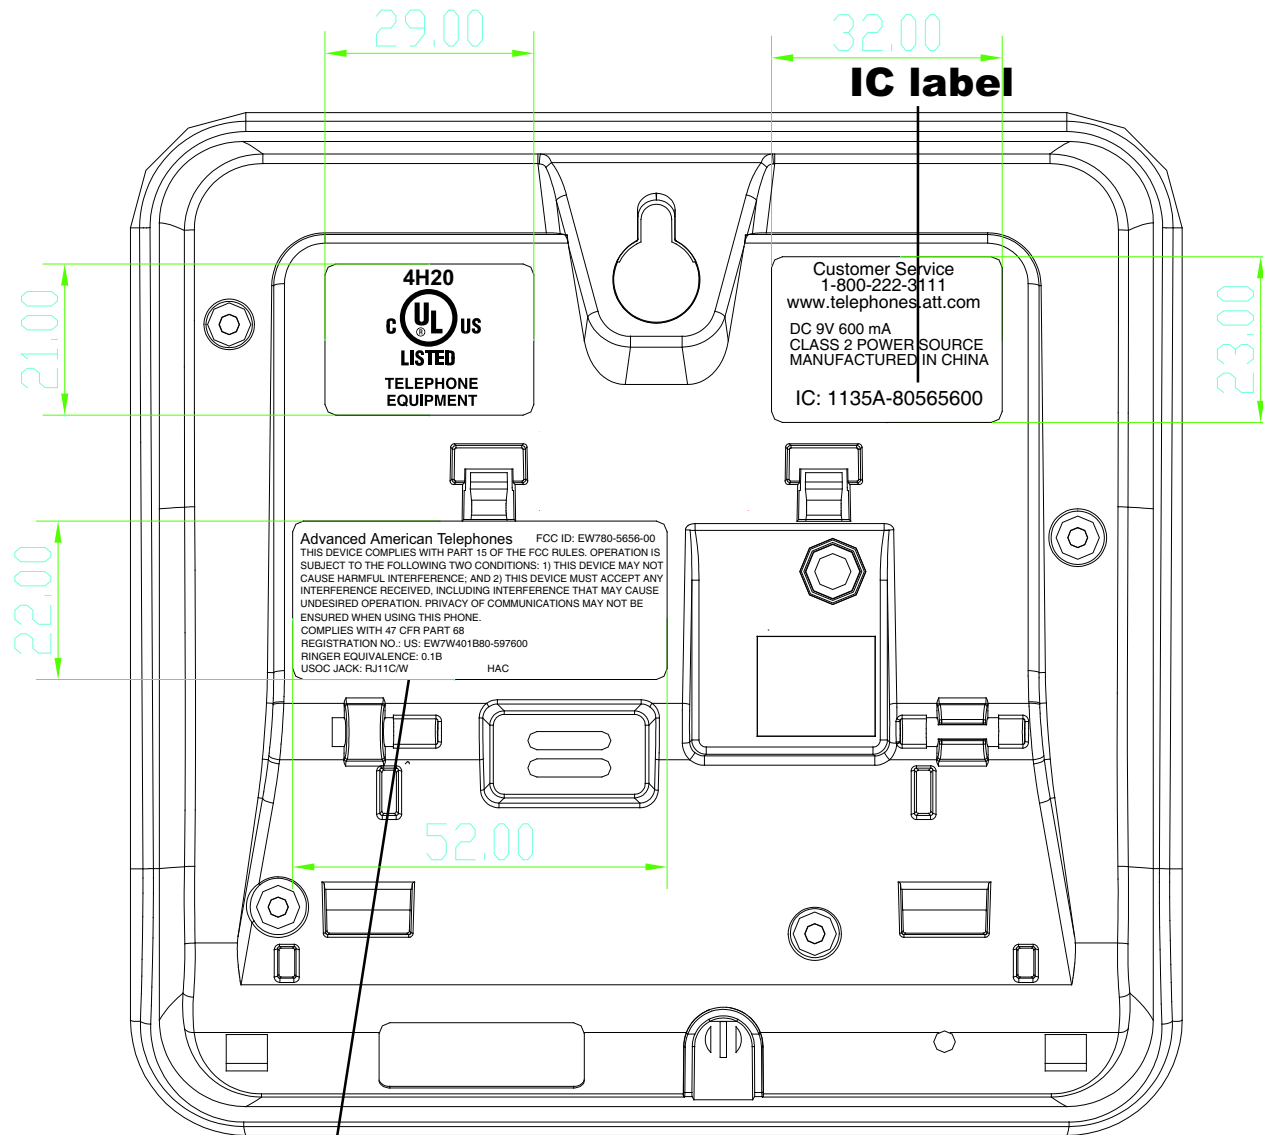

TL72108 30-008250 bs btm Engraving

text engraved in recess
0.3mm depth text surface
in high gloss

TL72108 30-008250 bs btm Engraving

Serial label