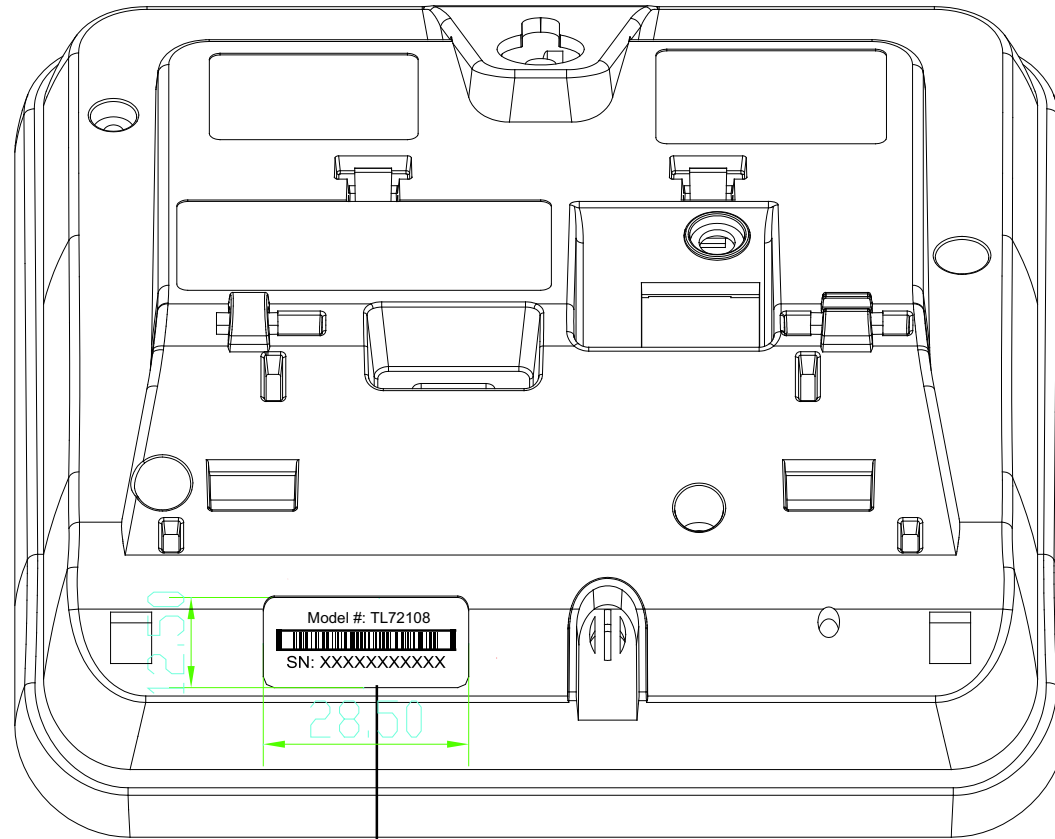

TL72108 30-008250 bs btm Engraving

text engraved in recess
0.3mm depth text surface
in high gloss

TL72108 30-008250 bs btm Engraving

Serial label