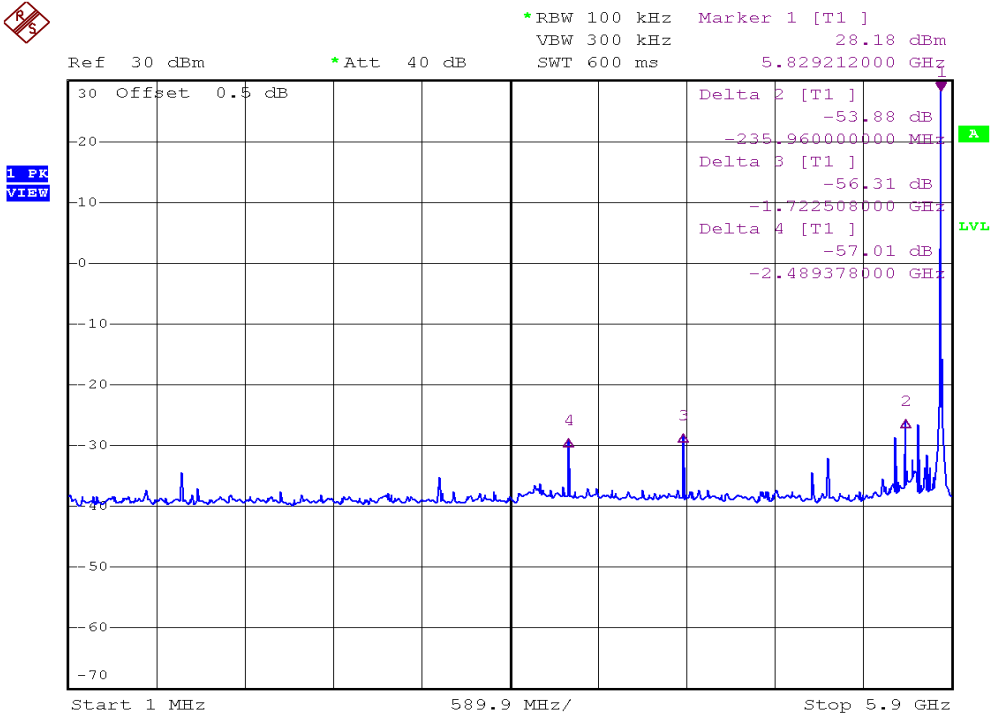

INTERTEK TESTING SERVICES

Out Band Antenna Conducted Emission Plots

Plot B6A1

Plot B6A2

INTERTEK TESTING SERVICES

Out Band Antenna Conducted Emission Plots

Plot B6B1

Plot B6B2

INTERTEK TESTING SERVICES

Out Band Antenna Conducted Emission Plots

Plot B6C1

Plot B6C2

INTERTEK TESTING SERVICES

Out Band Antenna Conducted Emission Plots

Plot B6D1

Plot B6D2