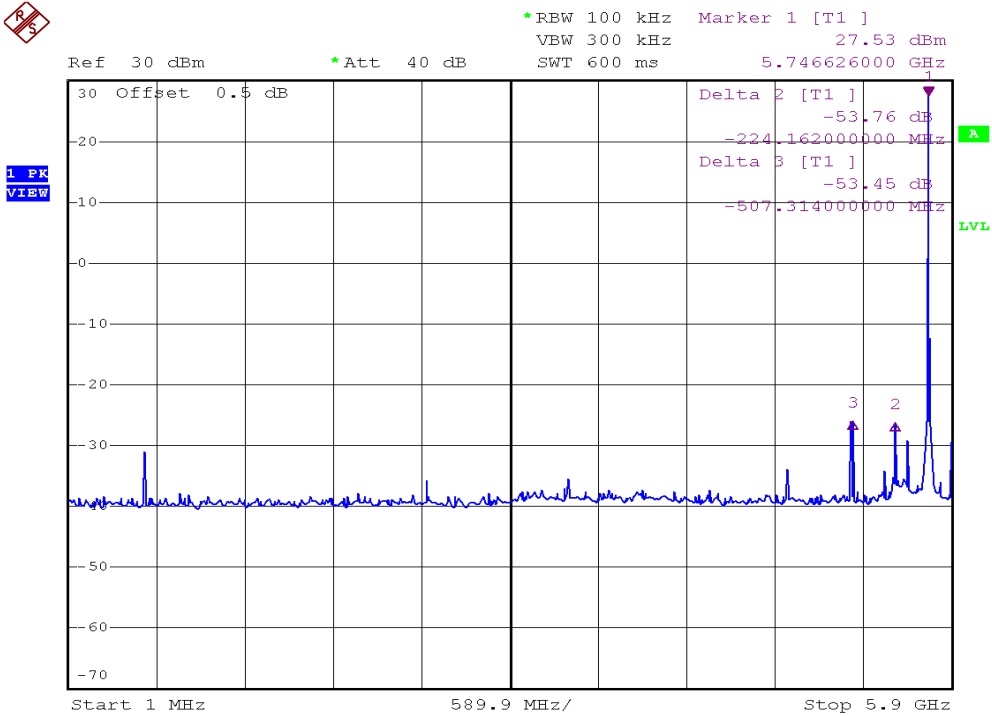

INTERTEK TESTING SERVICES

Out Band Antenna Conducted Emission Plots

Plot B6A1

Plot B6A2

INTERTEK TESTING SERVICES

Out Band Antenna Conducted Emission Plots

Plot B6B1

Plot B6B2

INTERTEK TESTING SERVICES

Out Band Antenna Conducted Emission Plots

Plot B6C1

Plot B6C2

INTERTEK TESTING SERVICES

Out Band Antenna Conducted Emission Plots

Plot B6D1

Plot B6D2