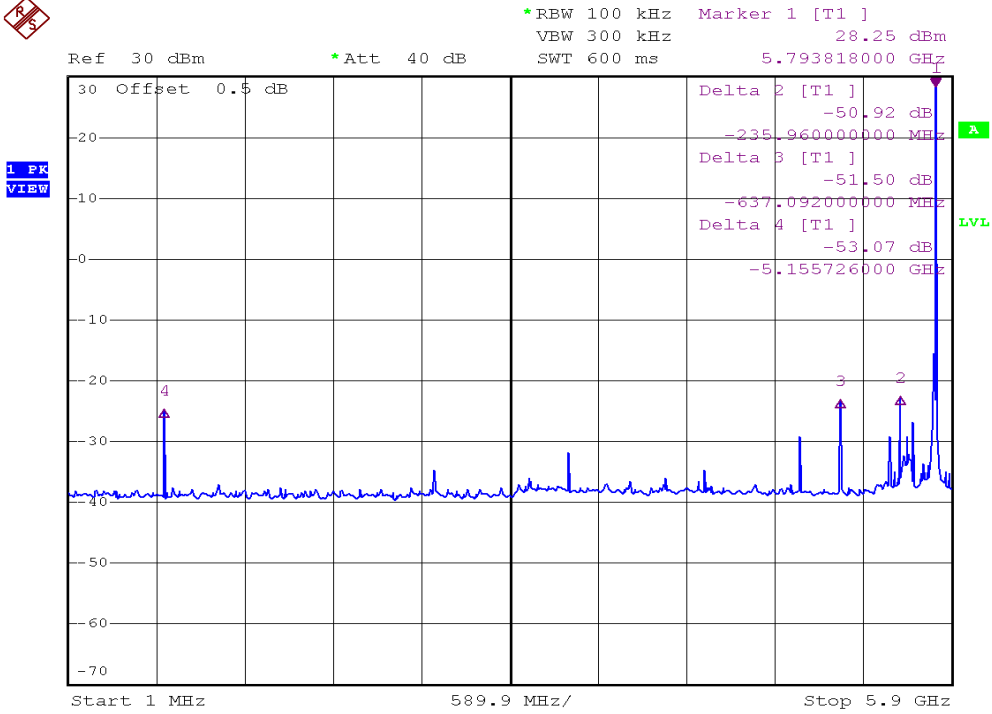

INTERTEK TESTING SERVICES

Out Band Antenna Conducted Emission Plots

Plot B6A1

Plot B6A2

INTERTEK TESTING SERVICES

Out Band Antenna Conducted Emission Plots

Plot B6B1

Plot B6B2

INTERTEK TESTING SERVICES

Out Band Antenna Conducted Emission Plots

Plot B6C1

Plot B6C2

INTERTEK TESTING SERVICES

Out Band Antenna Conducted Emission Plots

Plot B6D1

Plot B6D2