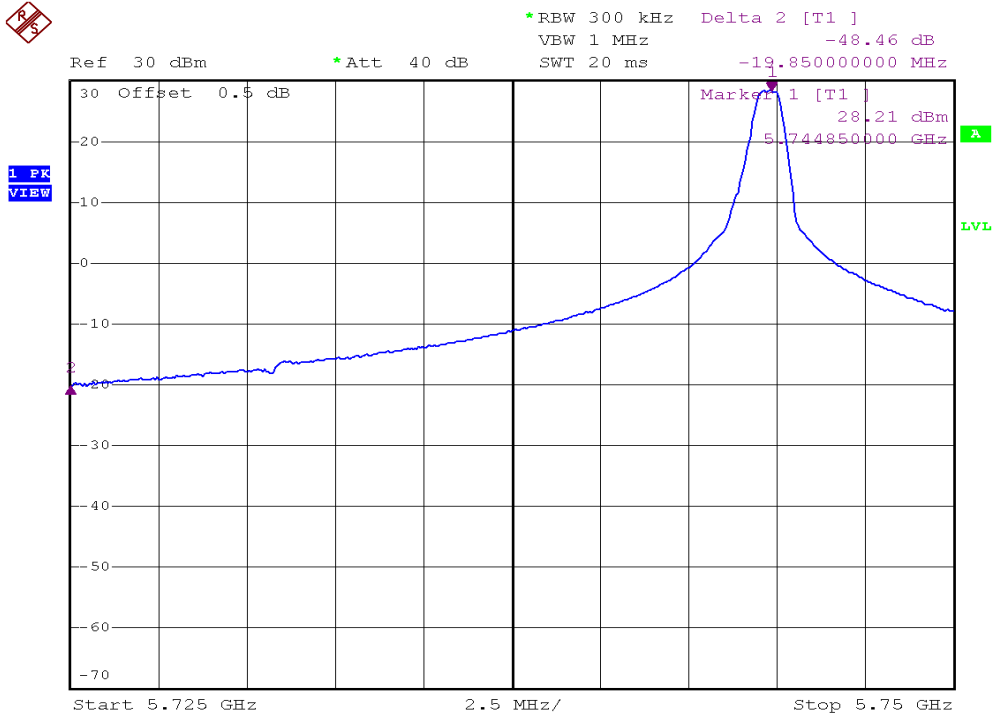

INTERTEK TESTING SERVICES

Out Band Antenna Conducted Emission Plots

Plot B6C1

Plot B6C2

INTERTEK TESTING SERVICES

Out Band Antenna Conducted Emission Plots

Plot B6D1

Plot B6D2