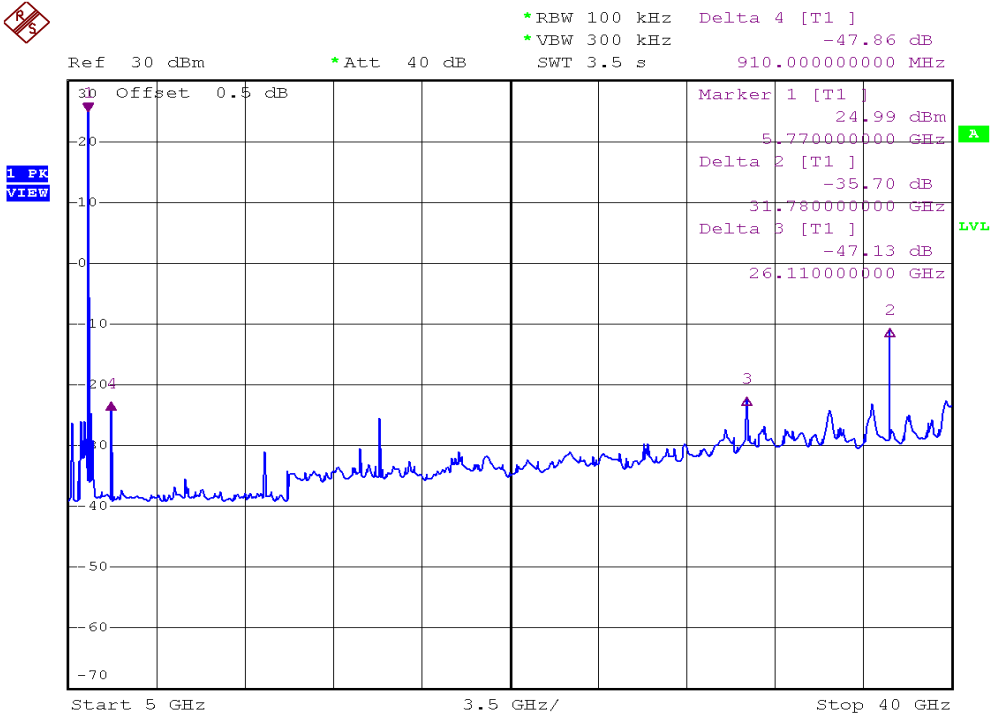

INTERTEK TESTING SERVICES

Out Band Antenna Conducted Emission Plots

Plot B6A1

Plot B6A2

INTERTEK TESTING SERVICES

Out Band Antenna Conducted Emission Plots

Plot B6B1

Plot B6B2

INTERTEK TESTING SERVICES

Out Band Antenna Conducted Emission Plots

Plot B6C1

Plot B6C2

INTERTEK TESTING SERVICES

Out Band Antenna Conducted Emission Plots

Plot B6D1

Plot B6D2