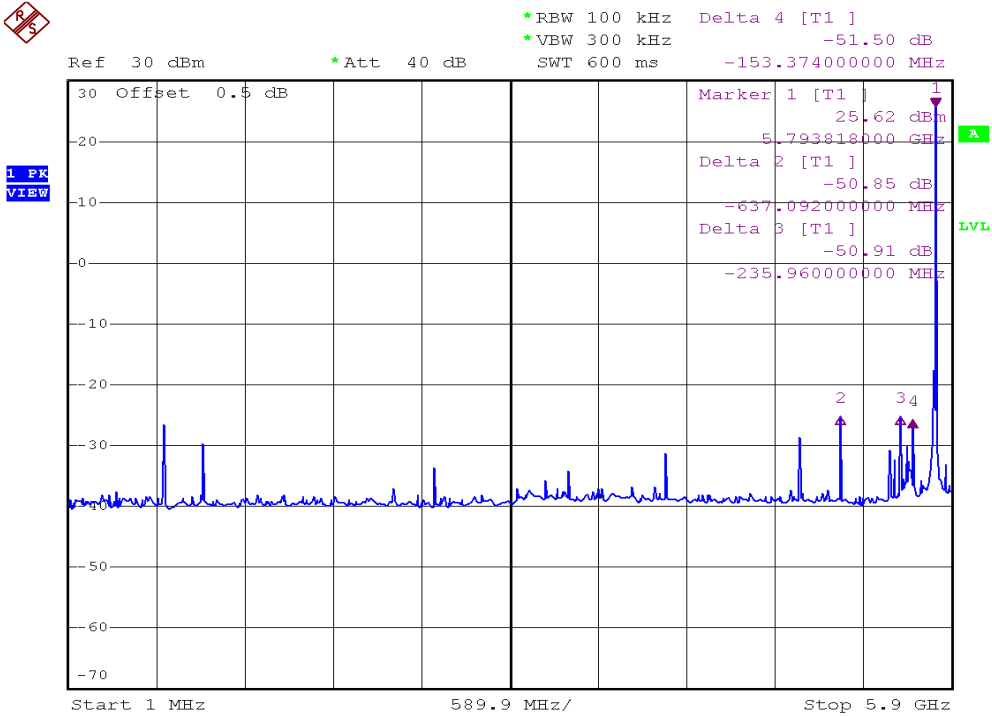

INTERTEK TESTING SERVICES

Out Band Antenna Conducted Emission Plots

Plot B6A1

Plot B6A2

INTERTEK TESTING SERVICES

Out Band Antenna Conducted Emission Plots

Plot B6B1

Plot B6B2

INTERTEK TESTING SERVICES

Out Band Antenna Conducted Emission Plots

Plot B6C1

Plot B6C2

INTERTEK TESTING SERVICES

Out Band Antenna Conducted Emission Plots

Plot B6D1

Plot B6D2