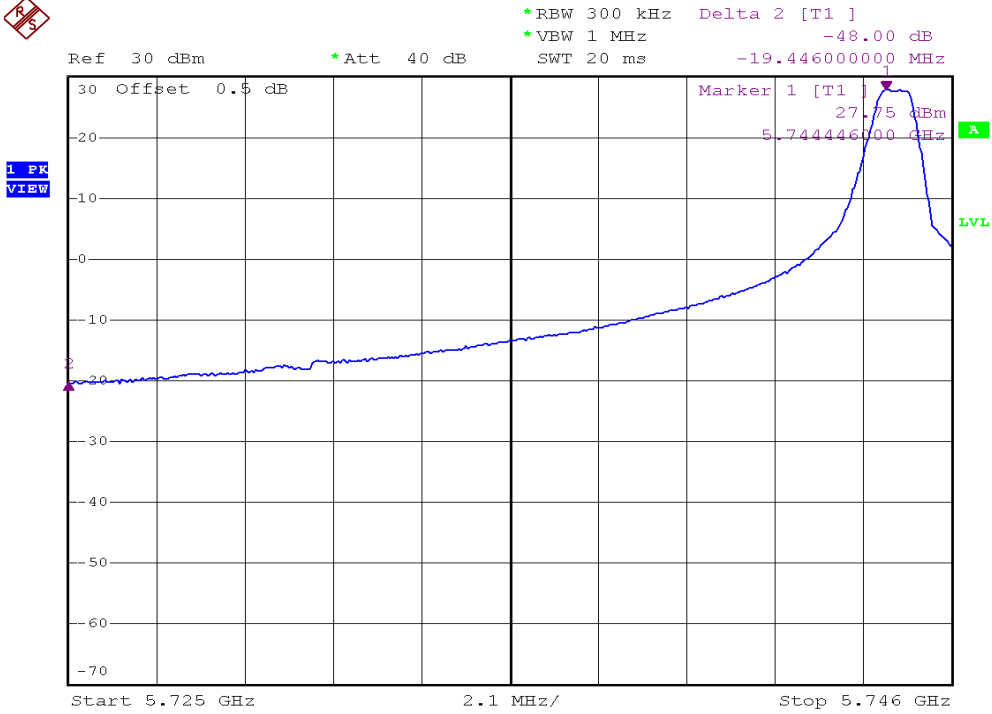

INTERTEK TESTING SERVICES

Out Band Antenna Conducted Emission Plots

Plot B6C1

Plot B6C2

INTERTEK TESTING SERVICES

Out Band Antenna Conducted Emission Plots

Plot B6D1

Plot B6D2