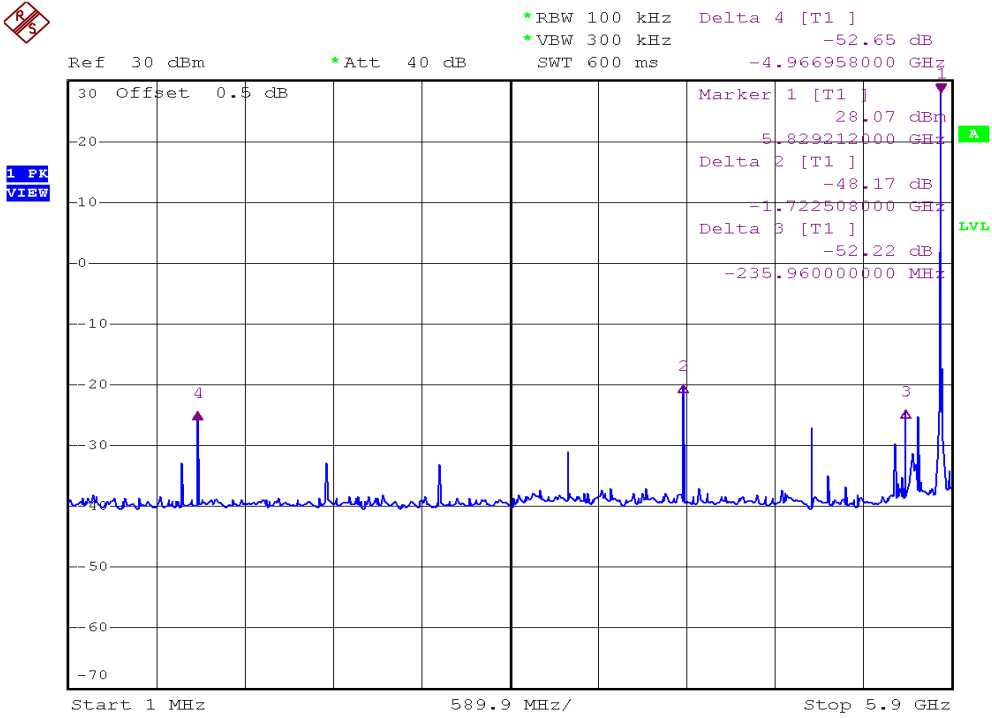

INTERTEK TESTING SERVICES

Out Band Antenna Conducted Emission Plots

Plot B6A1

Plot B6A2

INTERTEK TESTING SERVICES

Out Band Antenna Conducted Emission Plots

Plot B6B1

Plot B6B2

INTERTEK TESTING SERVICES

Out Band Antenna Conducted Emission Plots

Plot B6C1

Plot B6C2

INTERTEK TESTING SERVICES

Out Band Antenna Conducted Emission Plots

Plot B6D1

Plot B6D2