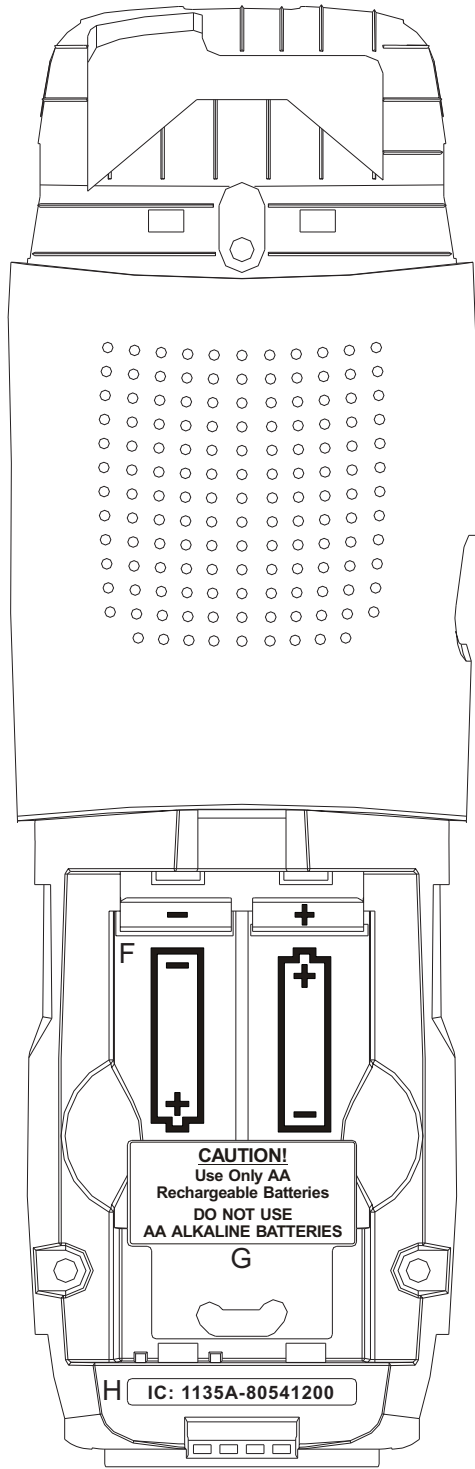

# E5865 Handset Engraving

F: Engraving

G: LABEL

H: Engraving

IC: 1135A-80541200

I: Engraving

FCC ID: EW780-5412-01

J: LABEL