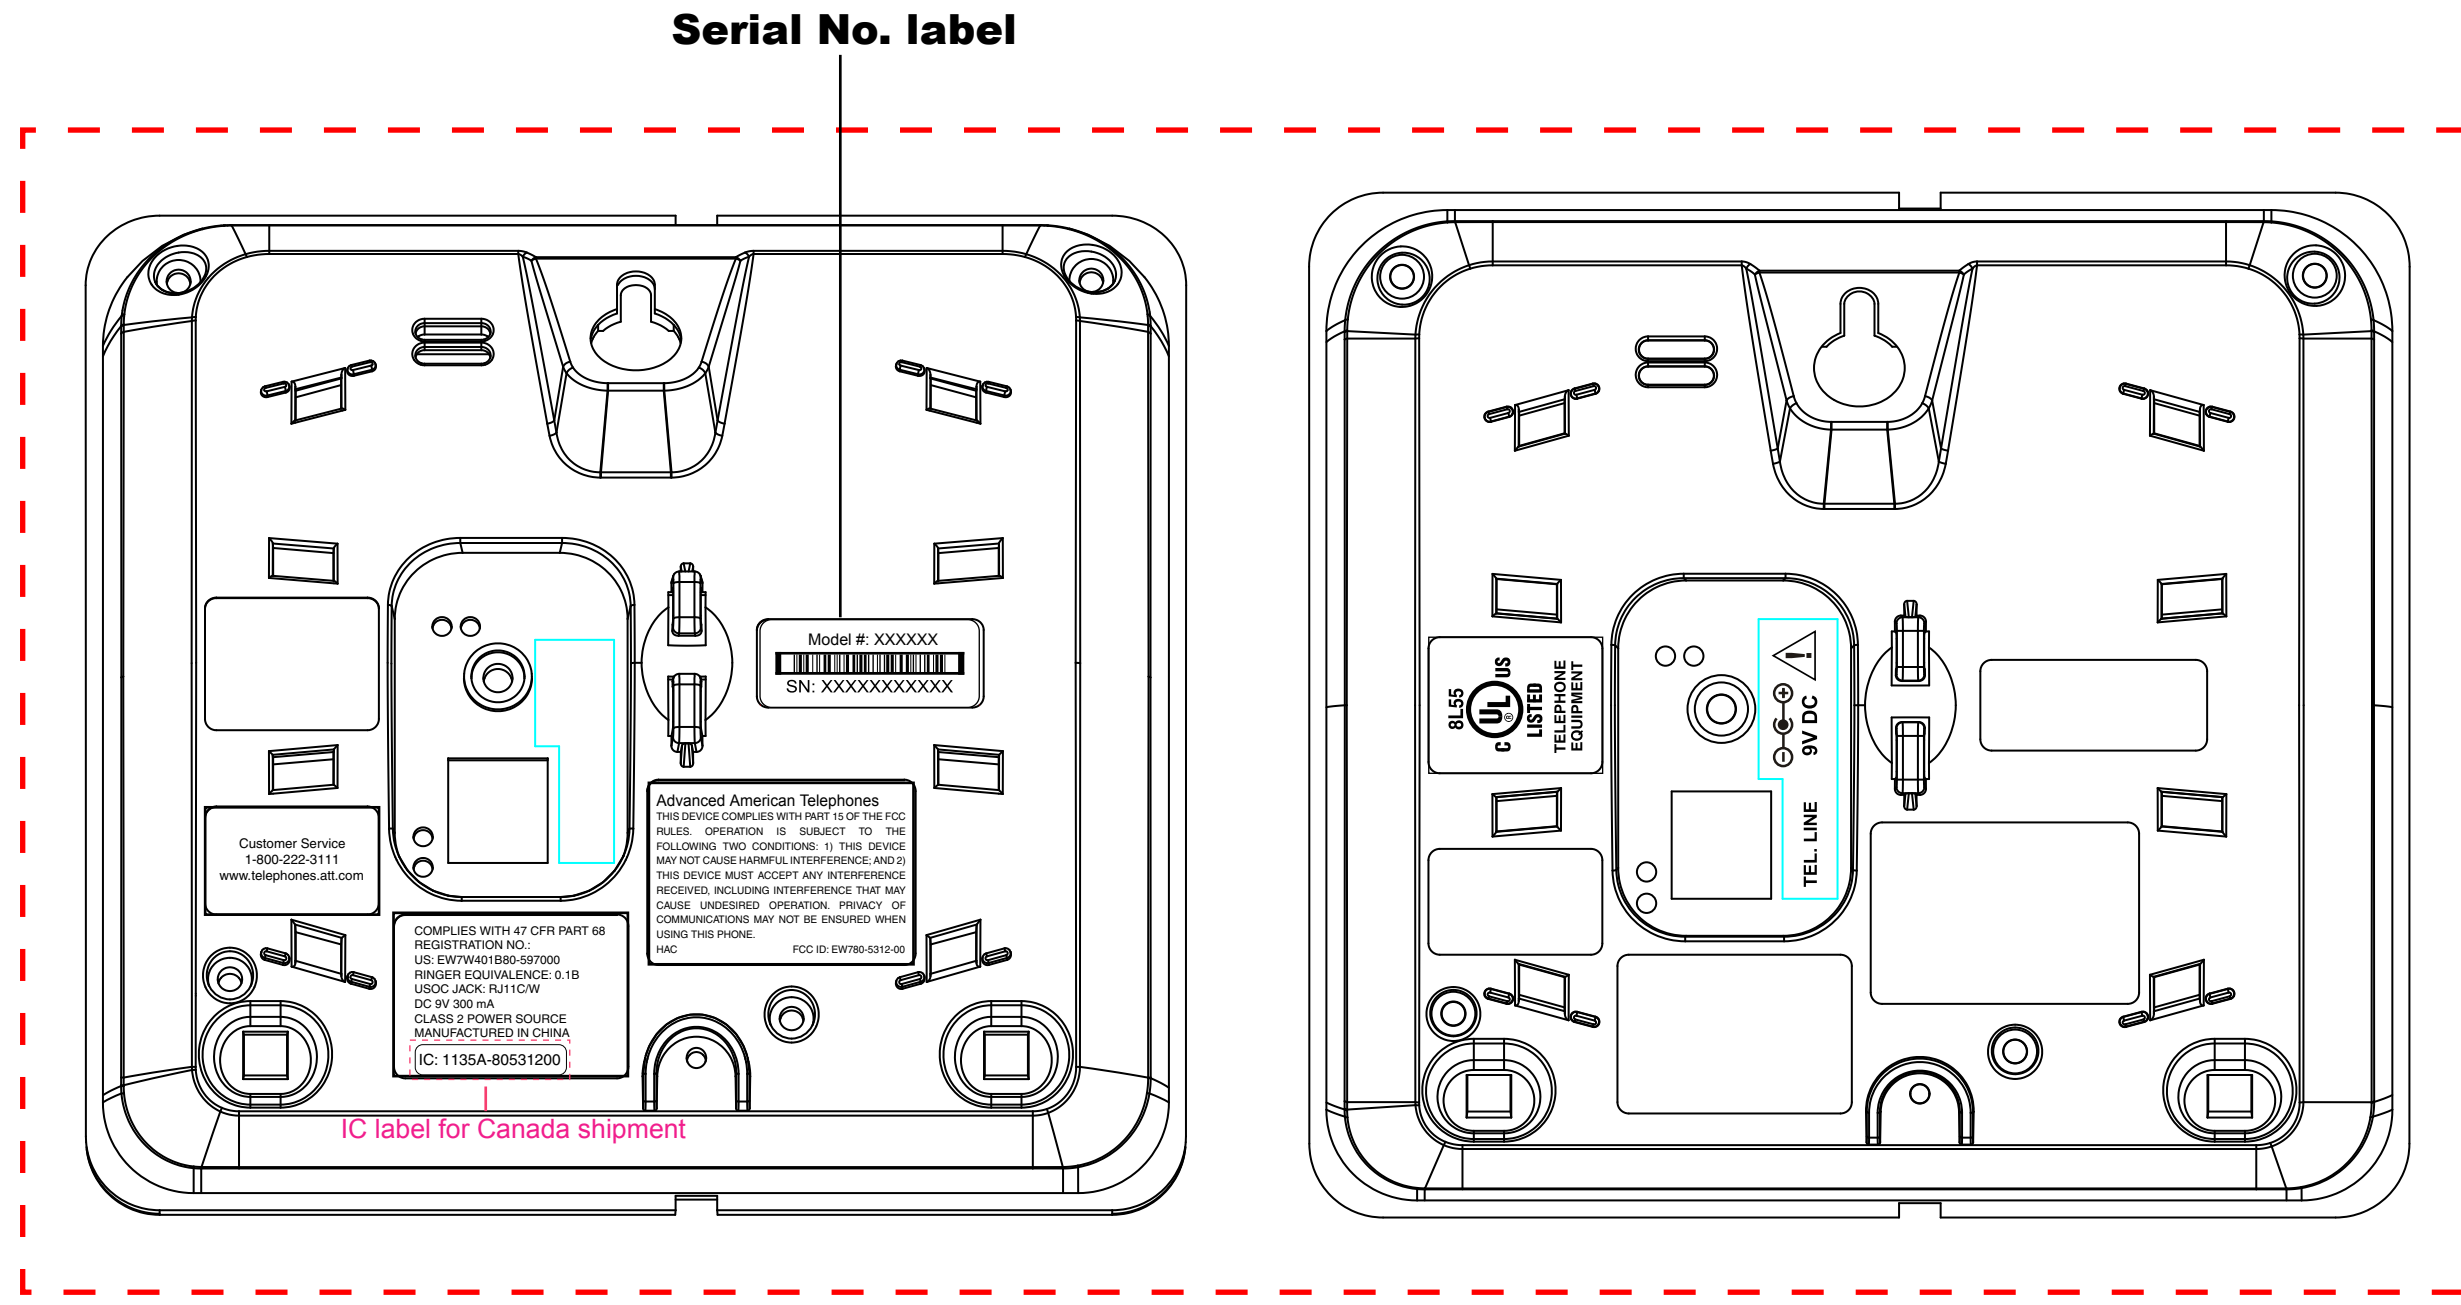

E2801/E2802B/E2803B/E2901/E2902B/E2903B engraving draft

It refers to the relevant model name.

Charger

HS

Serial No. label

Batt. caution label

BASE