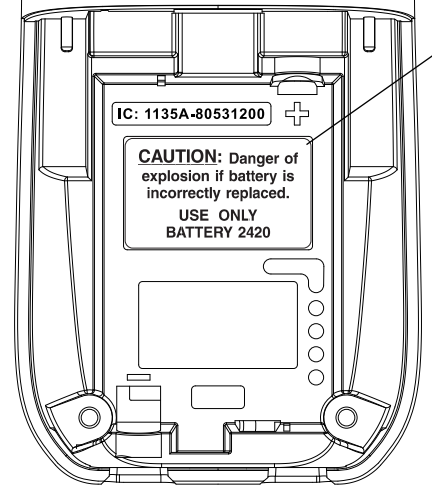

E2715B ENGRAVING

BATTERY CAUTION LABEL

HANDSET

CANADA IC LABEL

CHARGER

BASE