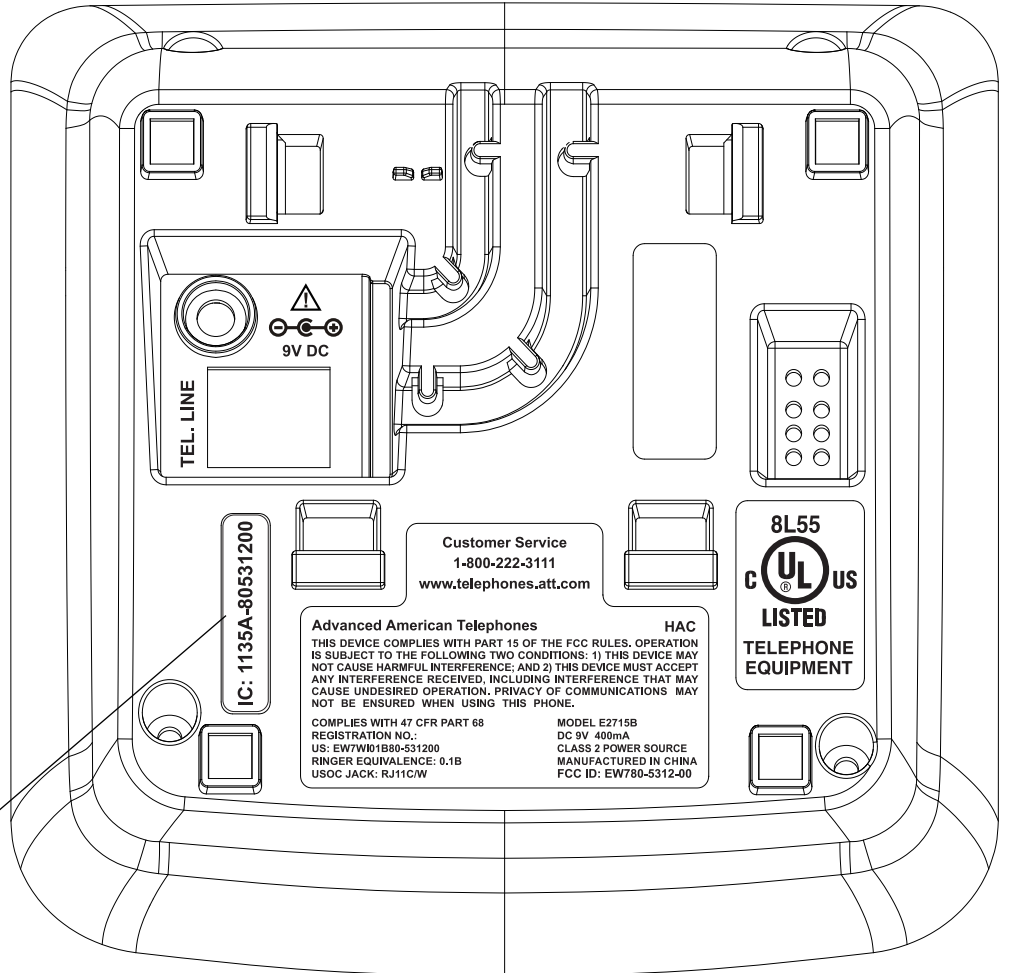

E2715B ENGRAVING

BATTERY CAUTION LABEL

HANDSET

CANADA IC LABEL

CHARGER

BASE