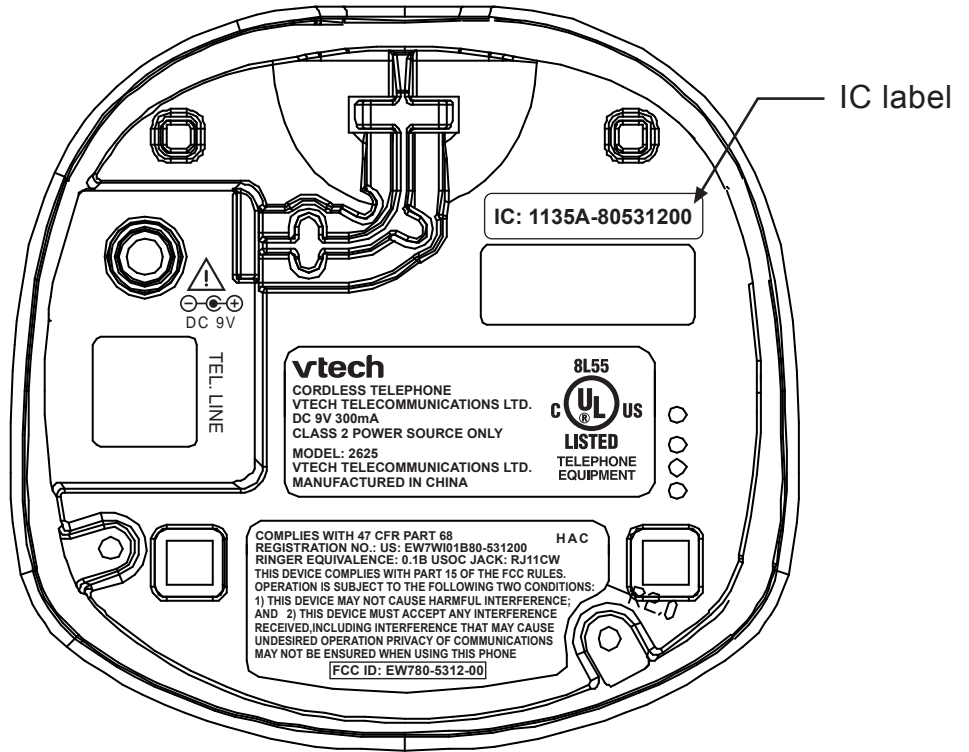

ev2625 engrave

scale: 100%

BASE UNIT

HANDSET

CHARGER