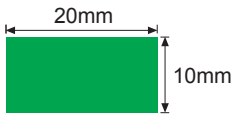

ev2625 engrave

scale: 100%

BASE UNIT

HANDSET

CHARGER