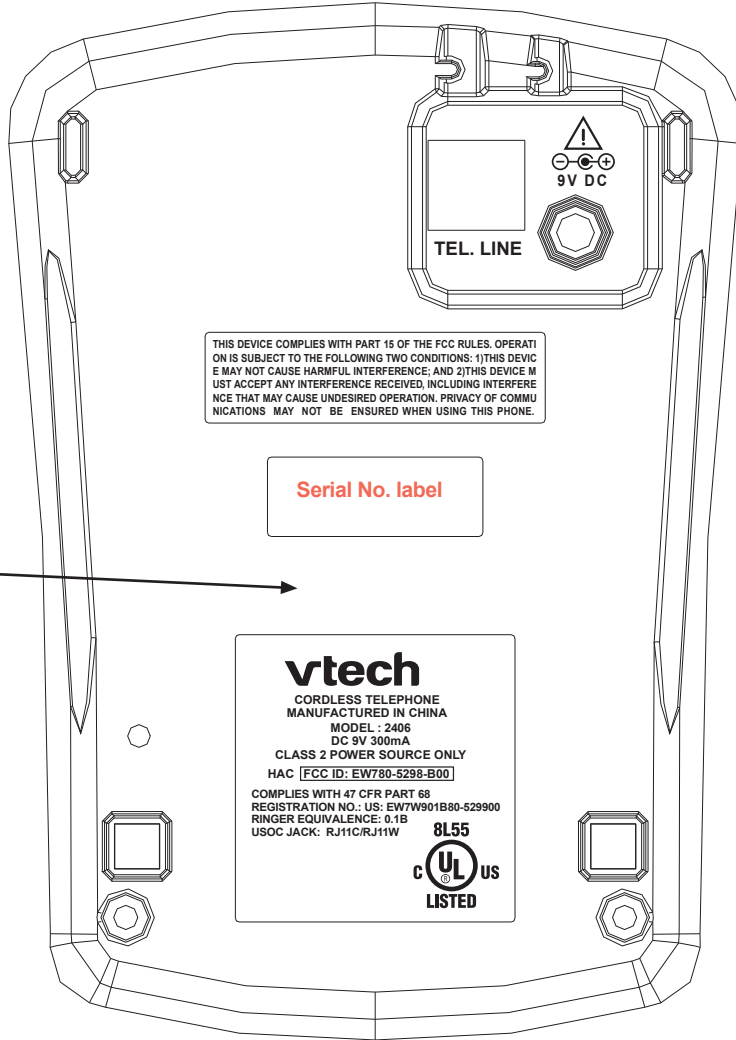

BS BOTTOM

HS REAR

IC:1135A-80529900

IC LABEL

Battery door