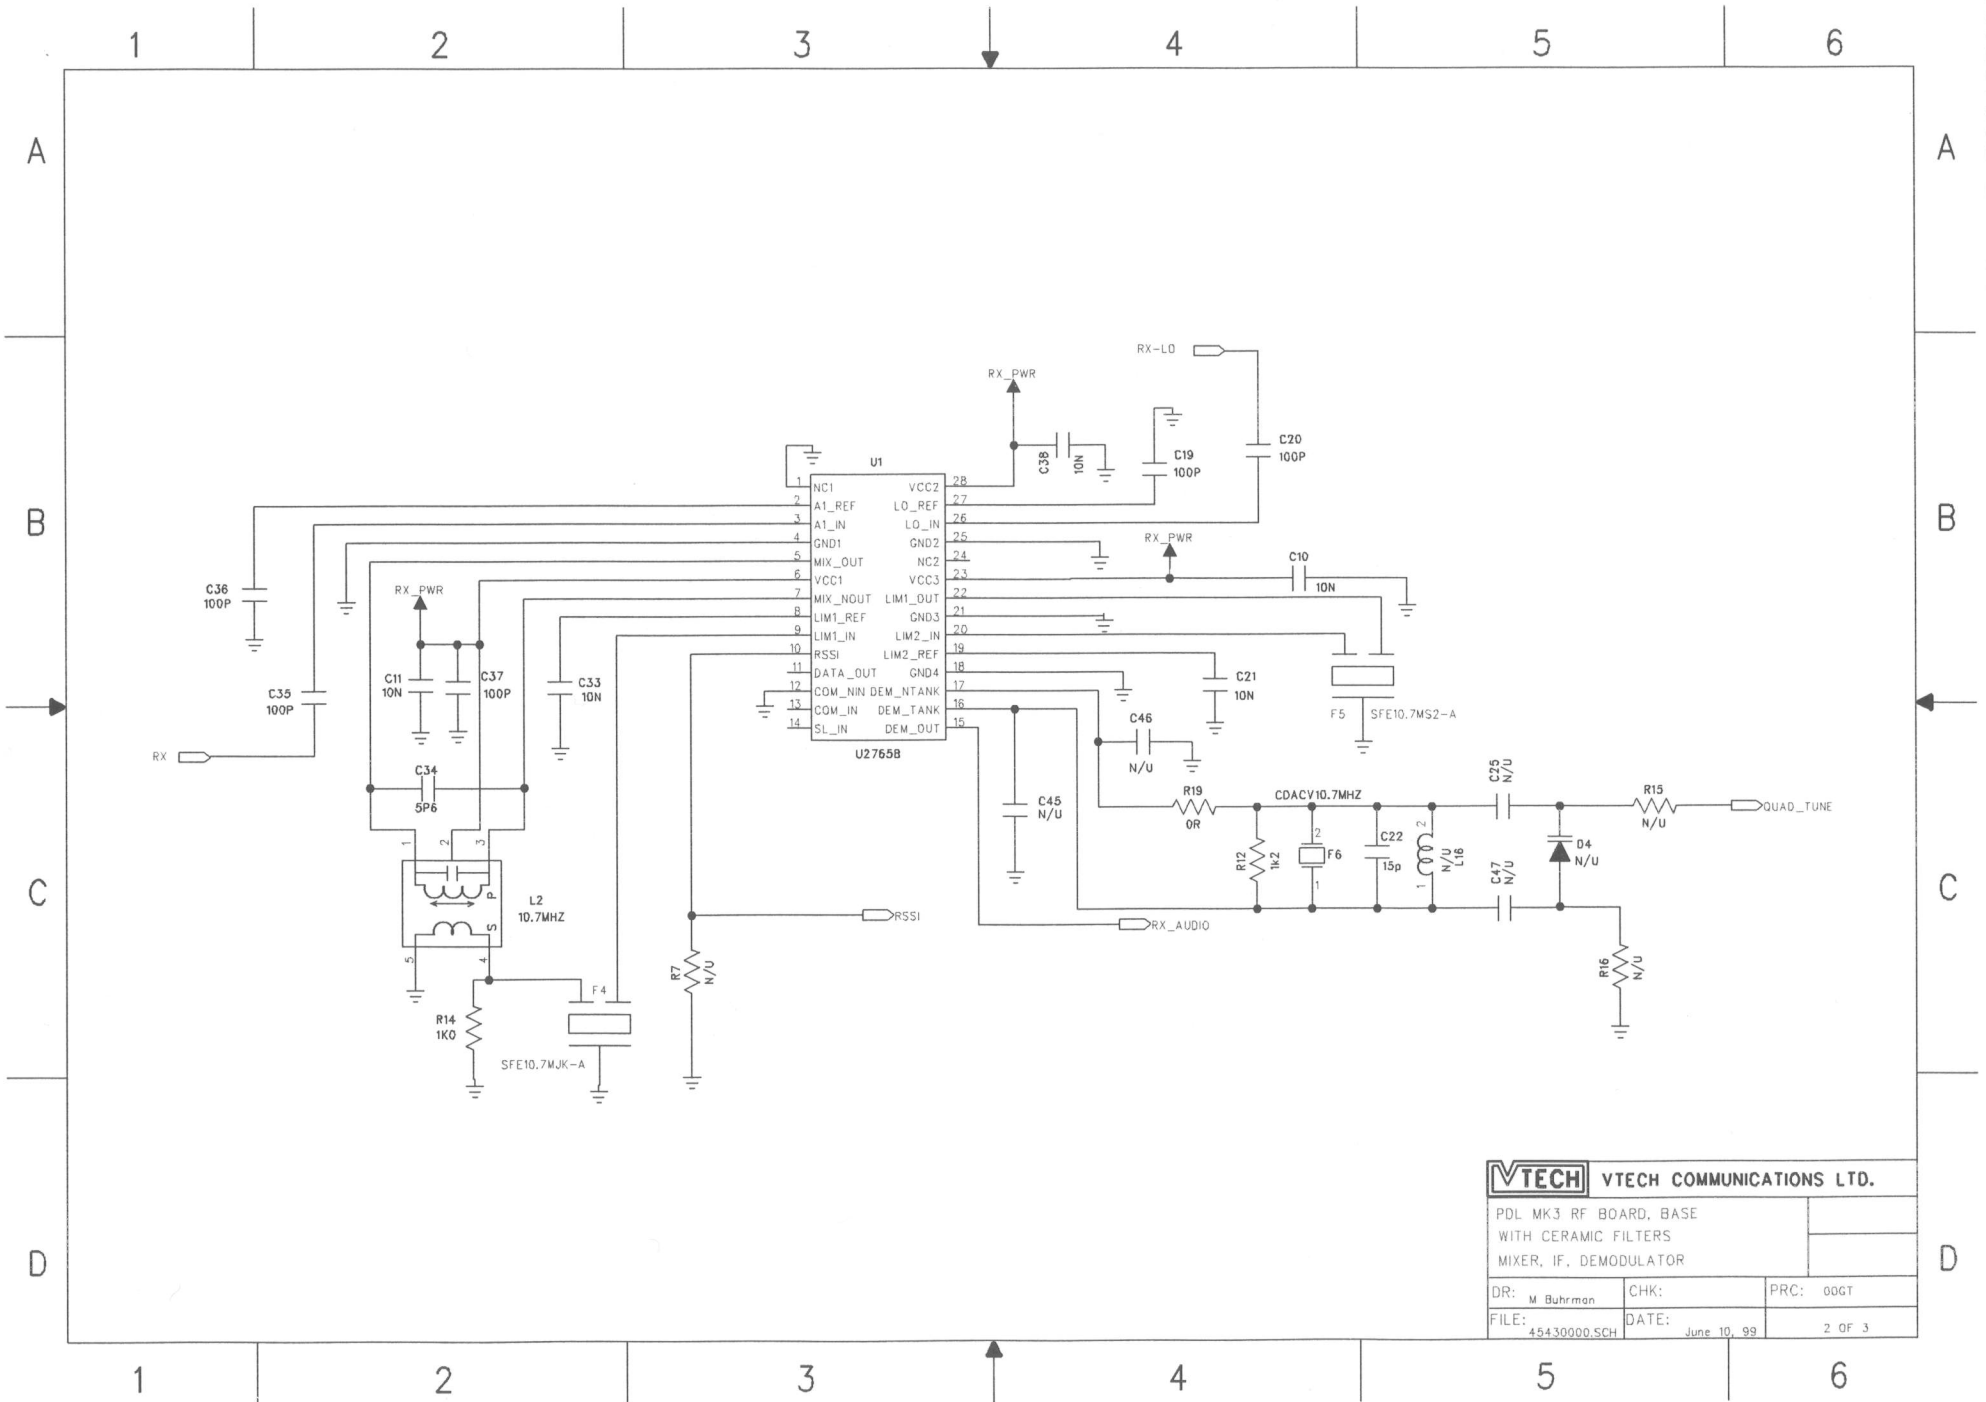

VTECH VTECH COMMUNICATIONS LTD.		
PDL MK3 RF BOARD, BASE WITH CERAMIC FILTERS		
DUPLEXER, TX & RX FRONT END		
DR: M Buhrman	CHK:	PRC: 00GT
FILE: 45430000.SCH	DATE: June 10, 99	1 OF 3

VTECH VTECH COMMUNICATIONS LTD.		
PDL MK3 RF BOARD, BASE WITH CERAMIC FILTERS MIXER, IF, DEMODULATOR		
DR: M. Buhrman	CHK:	PRC: 00GT
FILE: 45430000.SCH	DATE: June 10, 99	2 OF 3