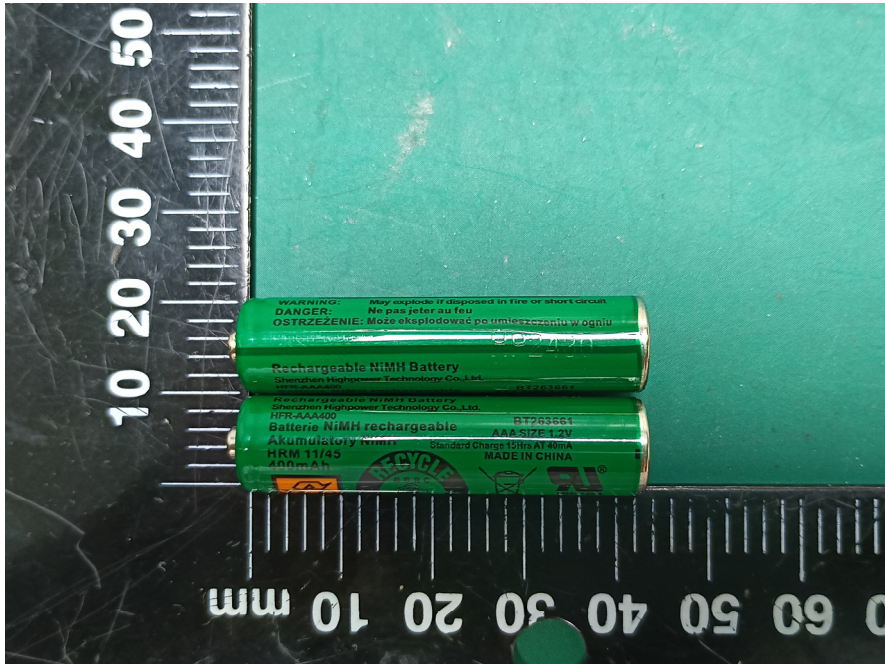

EXHIBIT C - EUT INTERNAL PHOTOGRAPHS

PP

DECT ANT

Charger