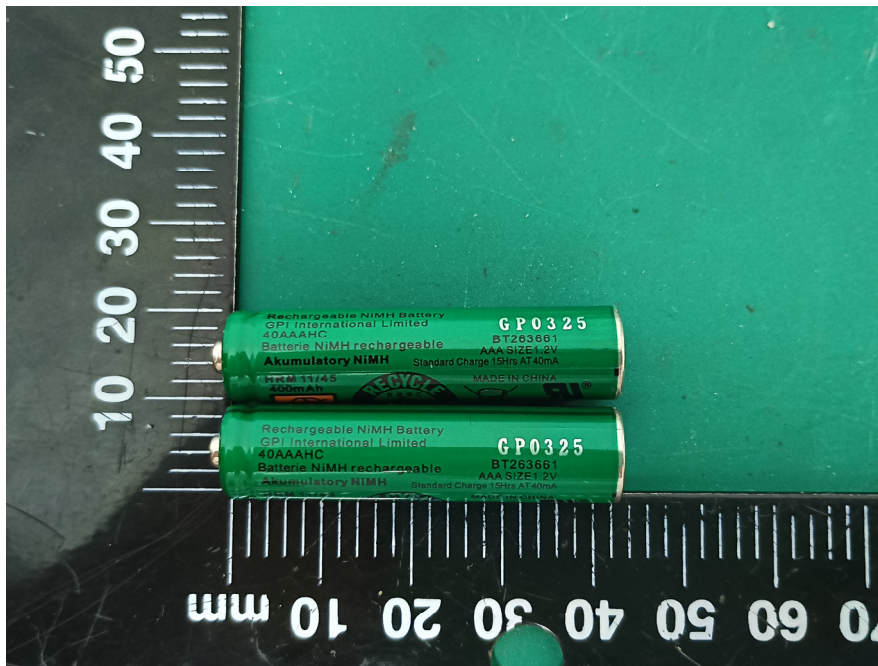

EXHIBIT C - EUT INTERNAL PHOTOGRAPHS

PP

DECT ANT

Charger