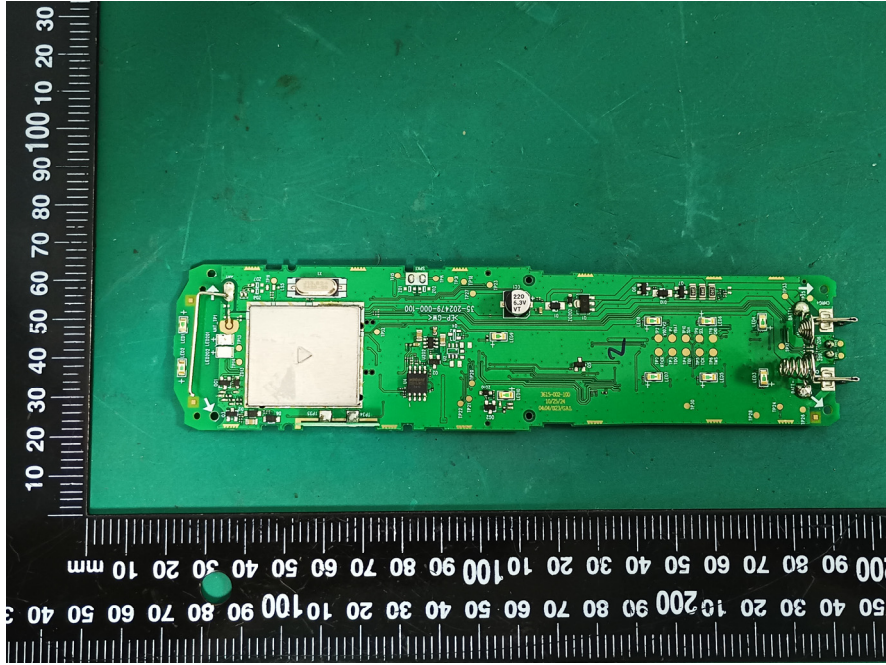

EXHIBIT C - EUT INTERNAL PHOTOGRAPHS

PP

DECT ANT

Charger