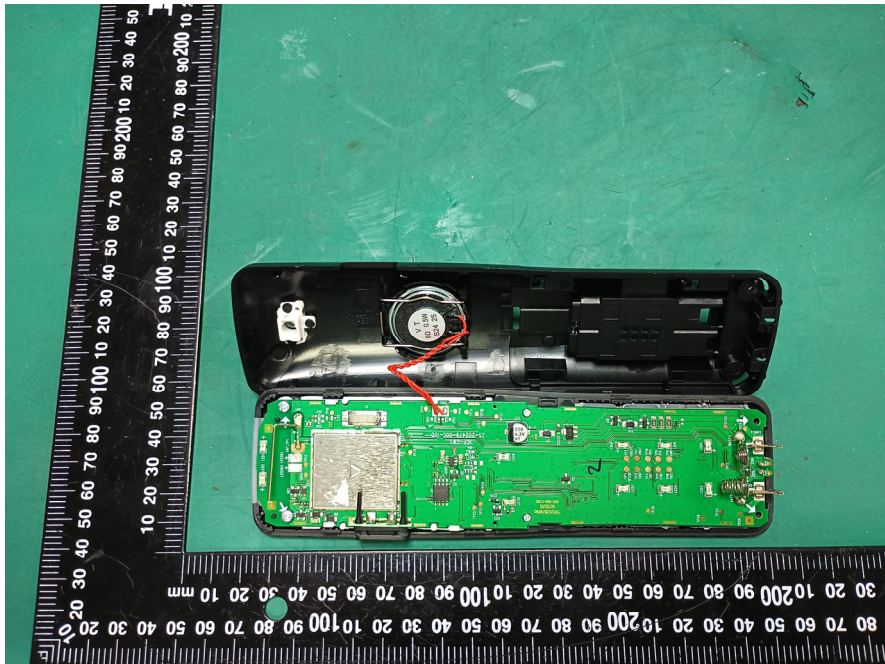

EXHIBIT C - EUT INTERNAL PHOTOGRAPHS

PP

DECT ANT

Charger