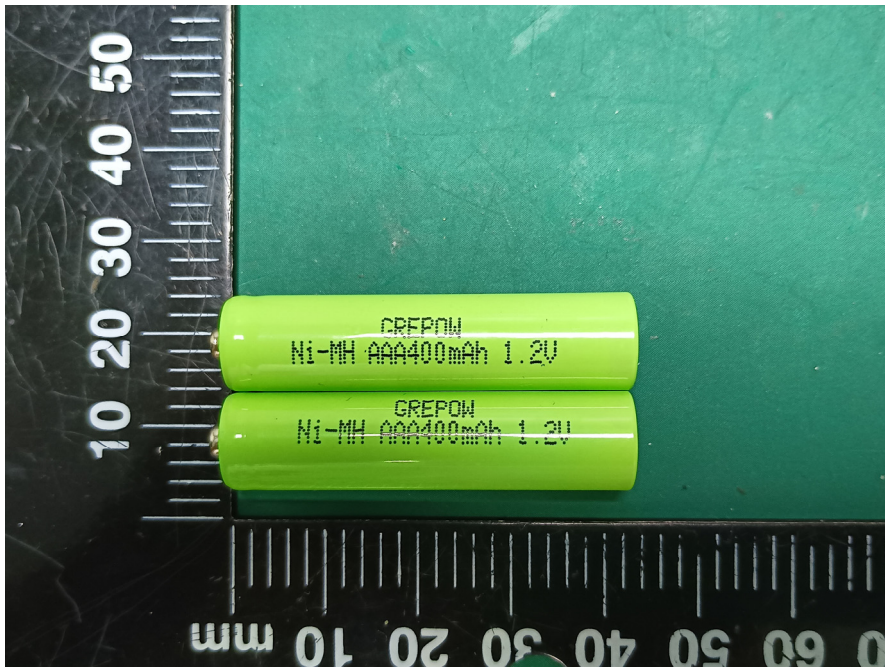

EXHIBIT C - EUT INTERNAL PHOTOGRAPHS

PP

DECT ANT

Charger