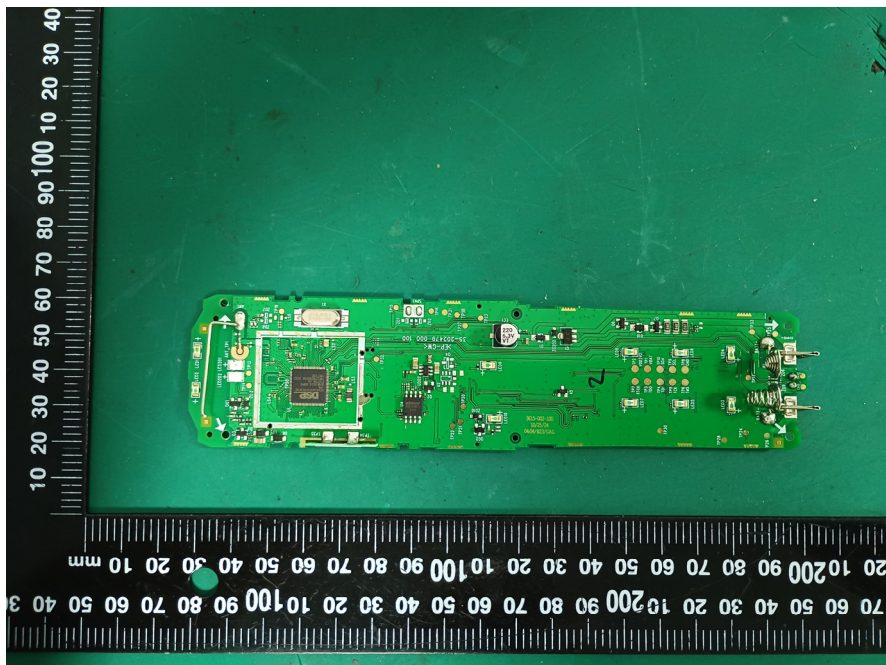

EXHIBIT C - EUT INTERNAL PHOTOGRAPHS

PP

DECT ANT

Charger