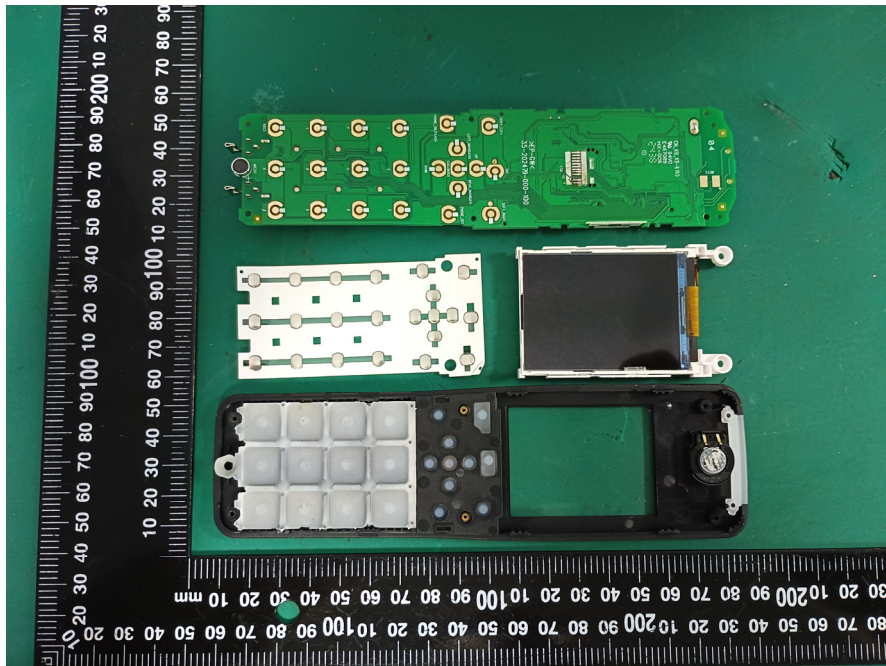

EXHIBIT C - EUT INTERNAL PHOTOGRAPHS

PP

DECT ANT

Charger