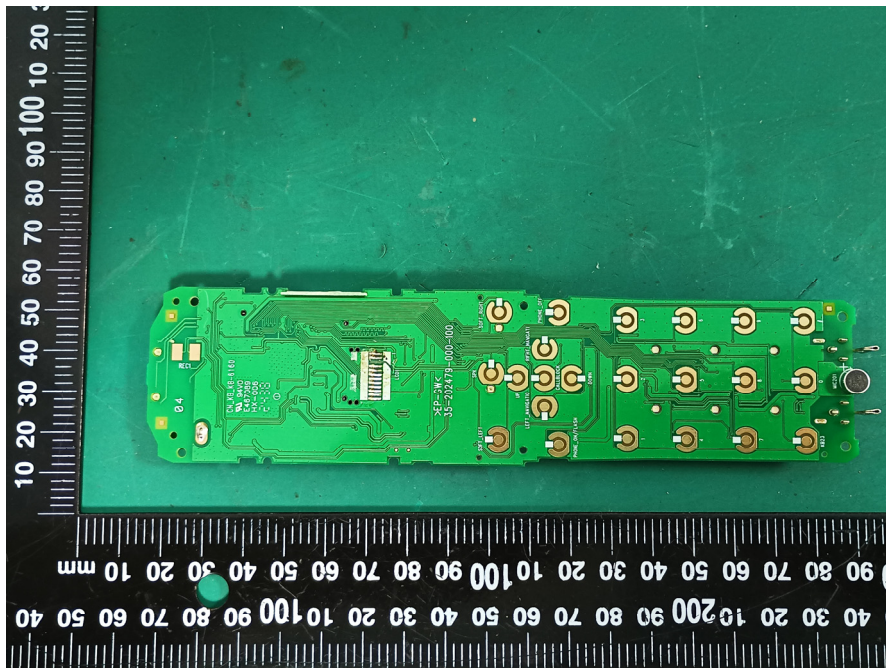

EXHIBIT C - EUT INTERNAL PHOTOGRAPHS

PP

DECT ANT

Charger