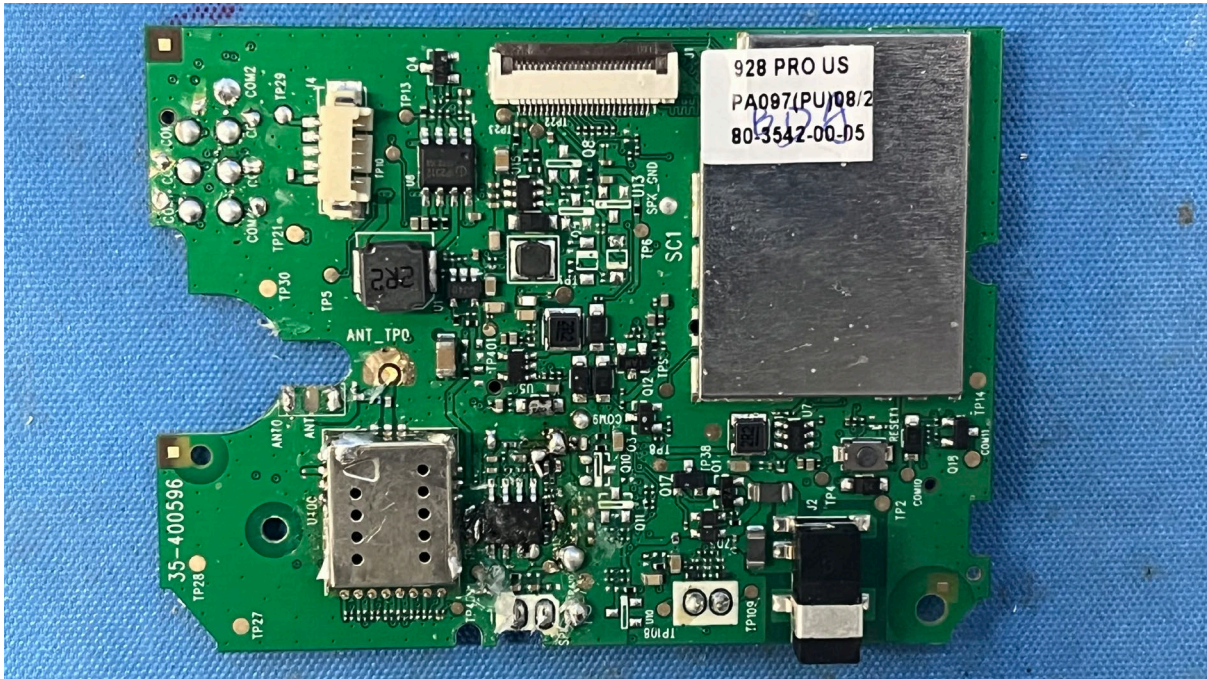

IC: 1135B-80354201

PMN: Advanced HD Plus PU, Advanced HD Plus Twin PU

INTERTEK TESTING SERVICES

Equipment Photographs

(Internal)

FCC ID: EW780-3542-01

IC: 1135B-80354201

PMN: Advanced HD Plus PU, Advanced HD Plus Twin PU

INTERTEK TESTING SERVICES

Equipment Photographs

(Internal)

FCC ID: EW780-3542-01

IC: 1135B-80354201

PMN: Advanced HD Plus PU, Advanced HD Plus Twin PU

INTERTEK TESTING SERVICES

Equipment Photographs

(Internal)

FCC ID: EW780-3542-01

IC: 1135B-80354201

PMN: Advanced HD Plus PU, Advanced HD Plus Twin PU

INTERTEK TESTING SERVICES

Equipment Photographs

(Internal)

FCC ID: EW780-3542-01