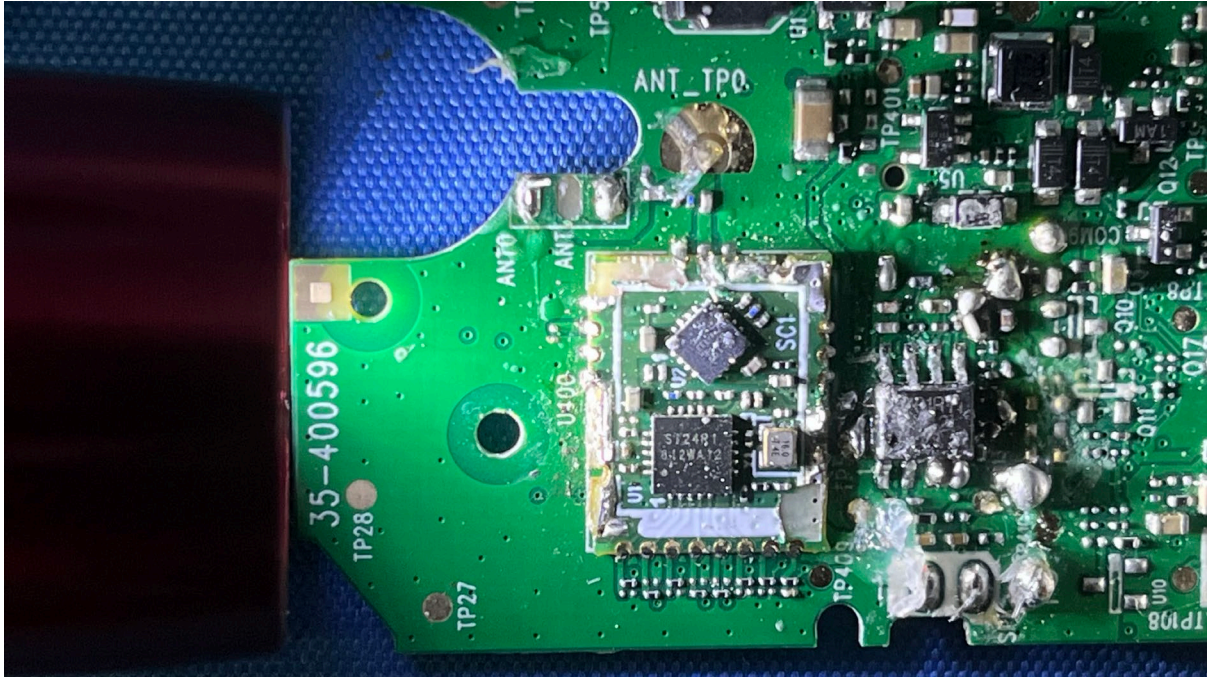

IC: 1135B-80354201

PMN: Advanced HD Plus PU, Advanced HD Plus Twin PU

INTERTEK TESTING SERVICES

Equipment Photographs

(Internal)

FCC ID: EW780-3542-01

IC: 1135B-80354201

PMN: Advanced HD Plus PU, Advanced HD Plus Twin PU

INTERTEK TESTING SERVICES

Equipment Photographs

(Internal)

FCC ID: EW780-3542-01

IC: 1135B-80354201

PMN: Advanced HD Plus PU, Advanced HD Plus Twin PU

INTERTEK TESTING SERVICES

Equipment Photographs