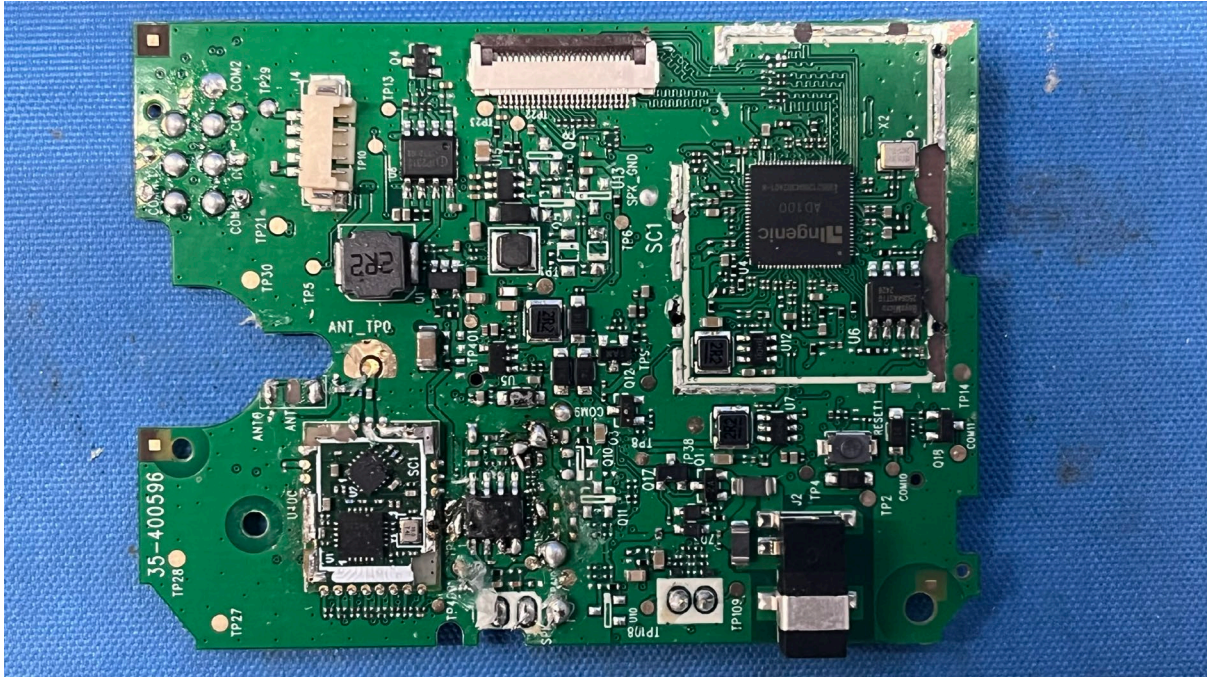

IC: 1135B-80354201

PMN: Advanced HD Plus PU, Advanced HD Plus Twin PU

INTERTEK TESTING SERVICES

Equipment Photographs

(Internal)

FCC ID: EW780-3542-01

IC: 1135B-80354201

PMN: Advanced HD Plus PU, Advanced HD Plus Twin PU

INTERTEK TESTING SERVICES

Equipment Photographs

(Internal)

FCC ID: EW780-3542-01

IC: 1135B-80354201

PMN: Advanced HD Plus PU, Advanced HD Plus Twin PU

INTERTEK TESTING SERVICES

Equipment Photographs

(Internal)

FCC ID: EW780-3542-01

IC: 1135B-80354201

PMN: Advanced HD Plus PU, Advanced HD Plus Twin PU

INTERTEK TESTING SERVICES

Equipment Photographs

(Internal)

FCC ID: EW780-3542-01