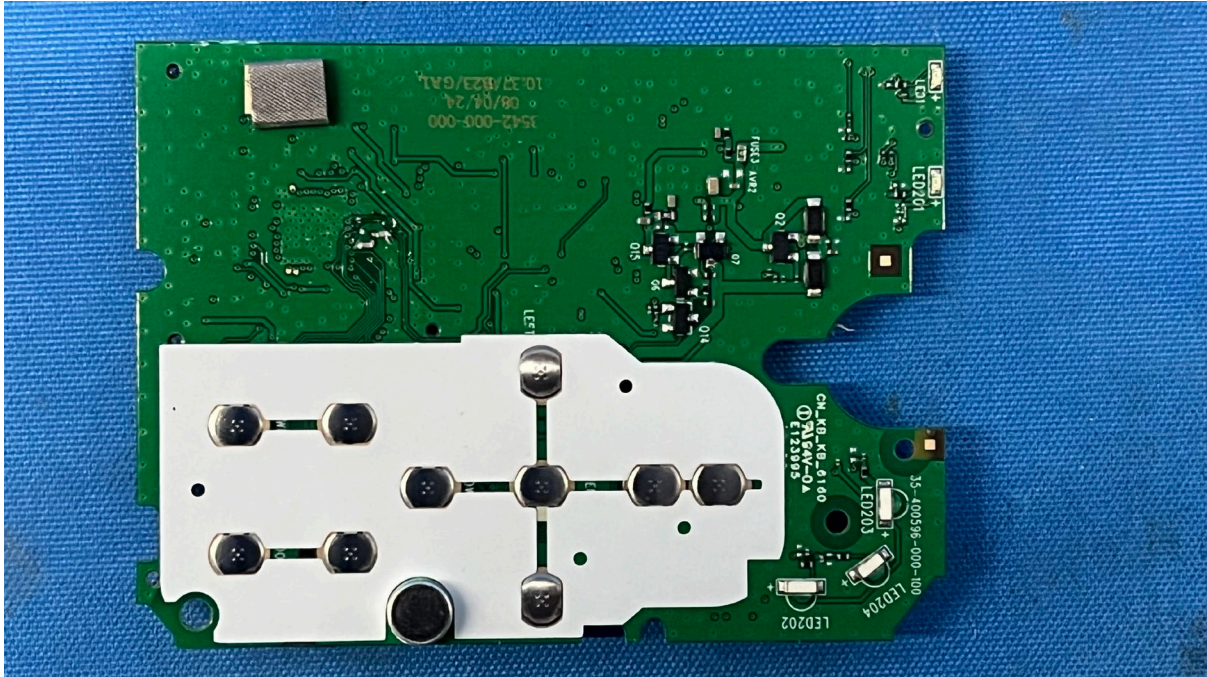

IC: 1135B-80354201

PMN: Advanced HD Plus PU, Advanced HD Plus Twin PU

INTERTEK TESTING SERVICES

Equipment Photographs

(Internal)

FCC ID: EW780-3542-01

IC: 1135B-80354201

PMN: Advanced HD Plus PU, Advanced HD Plus Twin PU

INTERTEK TESTING SERVICES

Equipment Photographs

(Internal)

FCC ID: EW780-3542-01

IC: 1135B-80354201

PMN: Advanced HD Plus PU, Advanced HD Plus Twin PU

INTERTEK TESTING SERVICES

Equipment Photographs

(Internal)

FCC ID: EW780-3542-01

IC: 1135B-80354201

PMN: Advanced HD Plus PU, Advanced HD Plus Twin PU

INTERTEK TESTING SERVICES

Equipment Photographs

(Internal)

FCC ID: EW780-3542-01