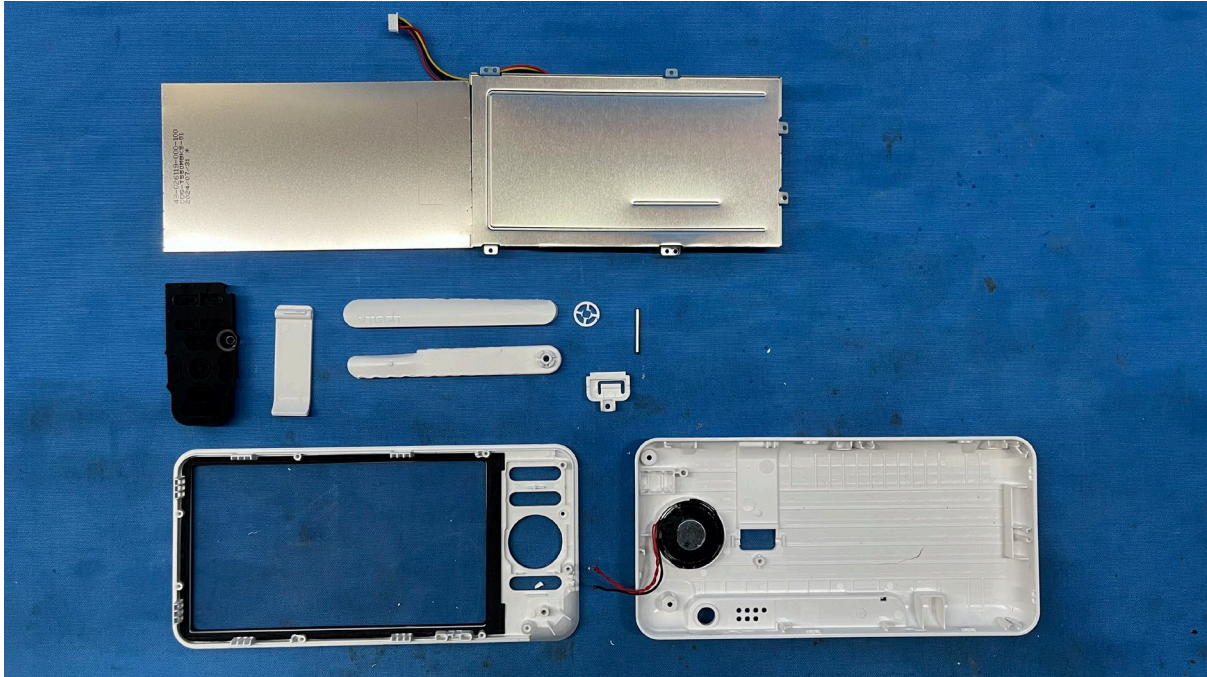


INTERTEK TESTING SERVICES

Equipment Photographs

(Internal)

FCC ID: EW780-3542-01

IC: 1135B-80354201

PMN: Advanced HD Plus PU, Advanced HD Plus Twin PU

INTERTEK TESTING SERVICES

Equipment Photographs

(Internal)

FCC ID: EW780-3542-01

IC: 1135B-80354201

PMN: Advanced HD Plus PU, Advanced HD Plus Twin PU

INTERTEK TESTING SERVICES

Equipment Photographs

(Internal)

FCC ID: EW780-3542-01

IC: 1135B-80354201

PMN: Advanced HD Plus PU, Advanced HD Plus Twin PU

INTERTEK TESTING SERVICES

Equipment Photographs

(Internal)

FCC ID: EW780-3542-01

IC: 1135B-80354201

PMN: Advanced HD Plus PU, Advanced HD Plus Twin PU