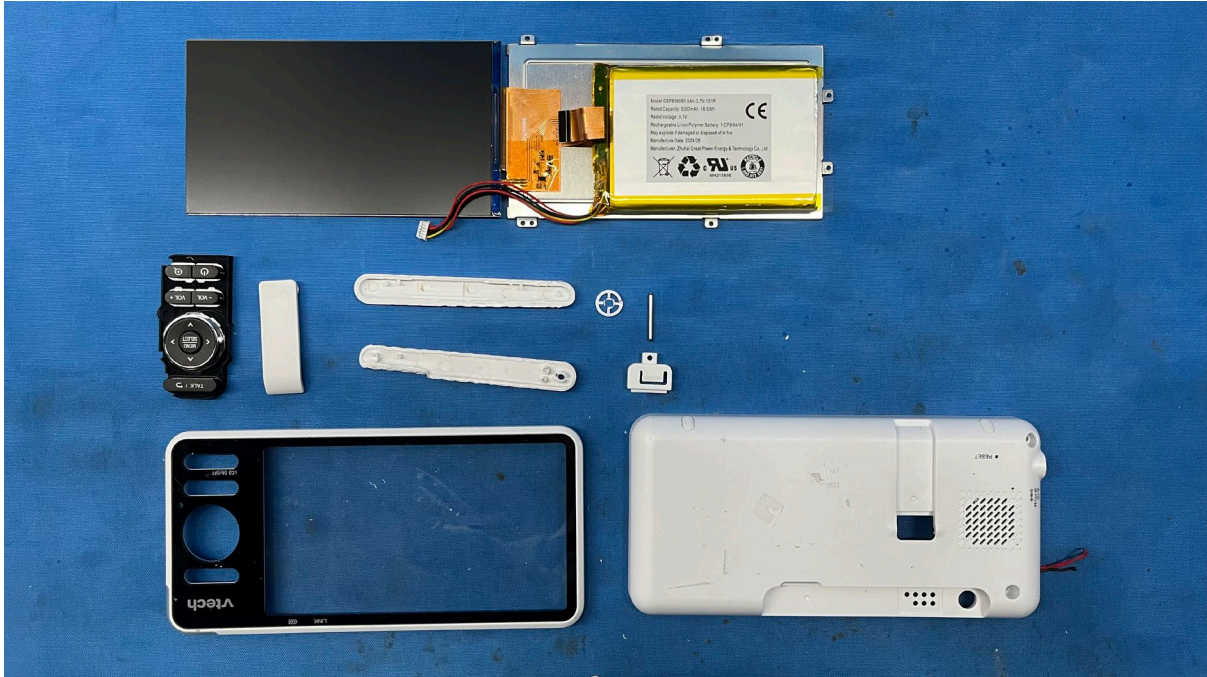

IC: 1135B-80354201

PMN: Advanced HD Plus PU, Advanced HD Plus Twin PU

INTERTEK TESTING SERVICES

Equipment Photographs

(Internal)

FCC ID: EW780-3542-01

IC: 1135B-80354201

PMN: Advanced HD Plus PU, Advanced HD Plus Twin PU

INTERTEK TESTING SERVICES

Equipment Photographs

(Internal)

FCC ID: EW780-3542-01

IC: 1135B-80354201

PMN: Advanced HD Plus PU, Advanced HD Plus Twin PU

INTERTEK TESTING SERVICES

Equipment Photographs