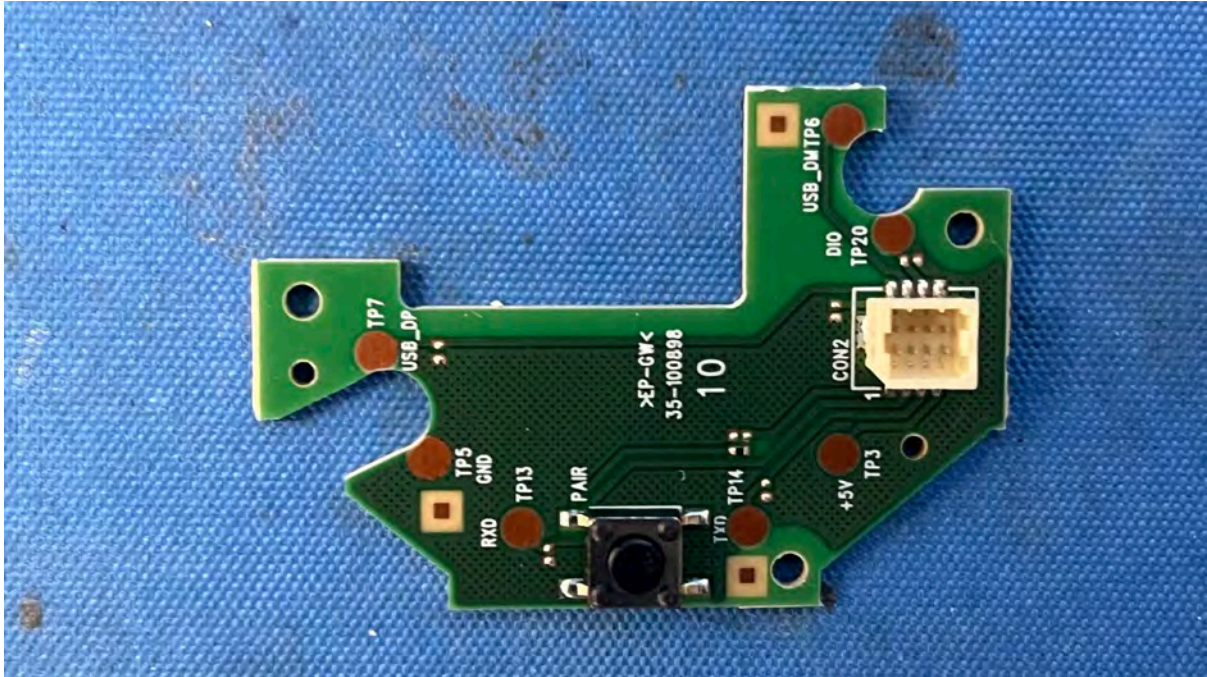

INTERTEK TESTING SERVICES

Equipment Photographs

(Internal)

FCC ID: EW780-3542-00

IC: 1135B-80354200

PMN: Advanced HD Plus BU, Advanced HD Plus Twin BU