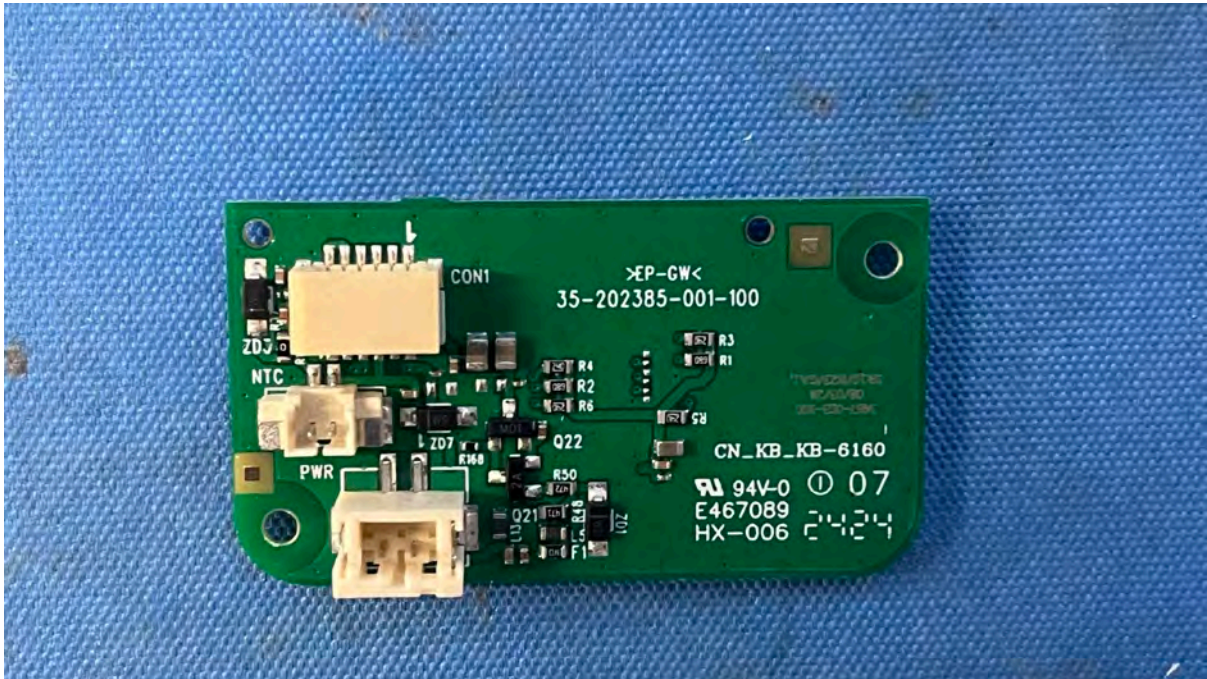

INTERTEK TESTING SERVICES

Equipment Photographs

(Internal)

FCC ID: EW780-3542-00

IC: 1135B-80354200

PMN: Advanced HD Plus BU, Advanced HD Plus Twin BU