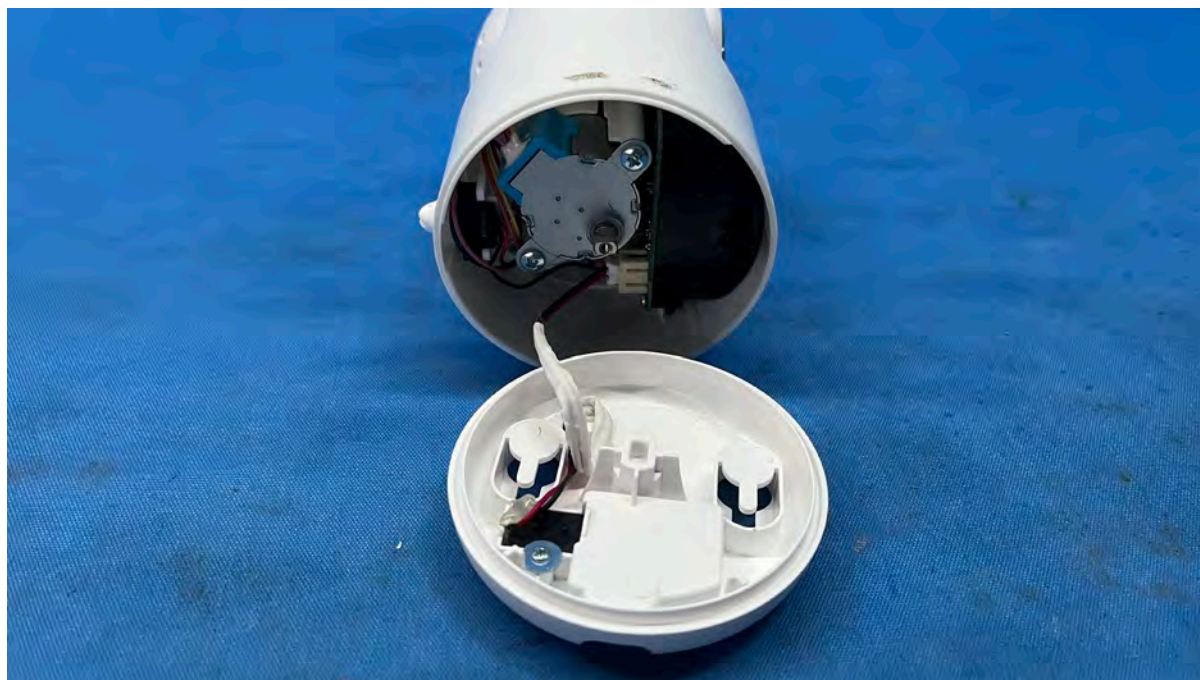

## Equipment Photographs

(Internal)

---

FCC ID: EW780-3542-00

IC: 1135B-80354200

PMN: Advanced HD Plus BU, Advanced HD Plus Twin BU

---