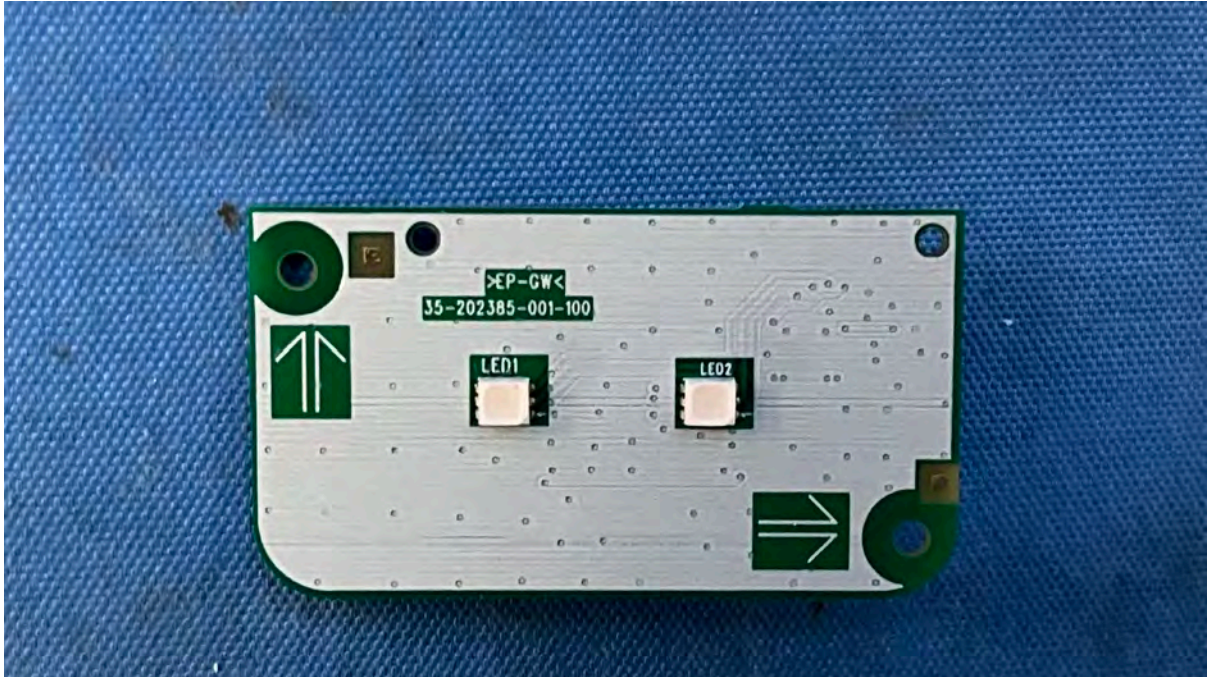

INTERTEK TESTING SERVICES

Equipment Photographs

(Internal)

FCC ID: EW780-3542-00

IC: 1135B-80354200

PMN: Advanced HD Plus BU, Advanced HD Plus Twin BU