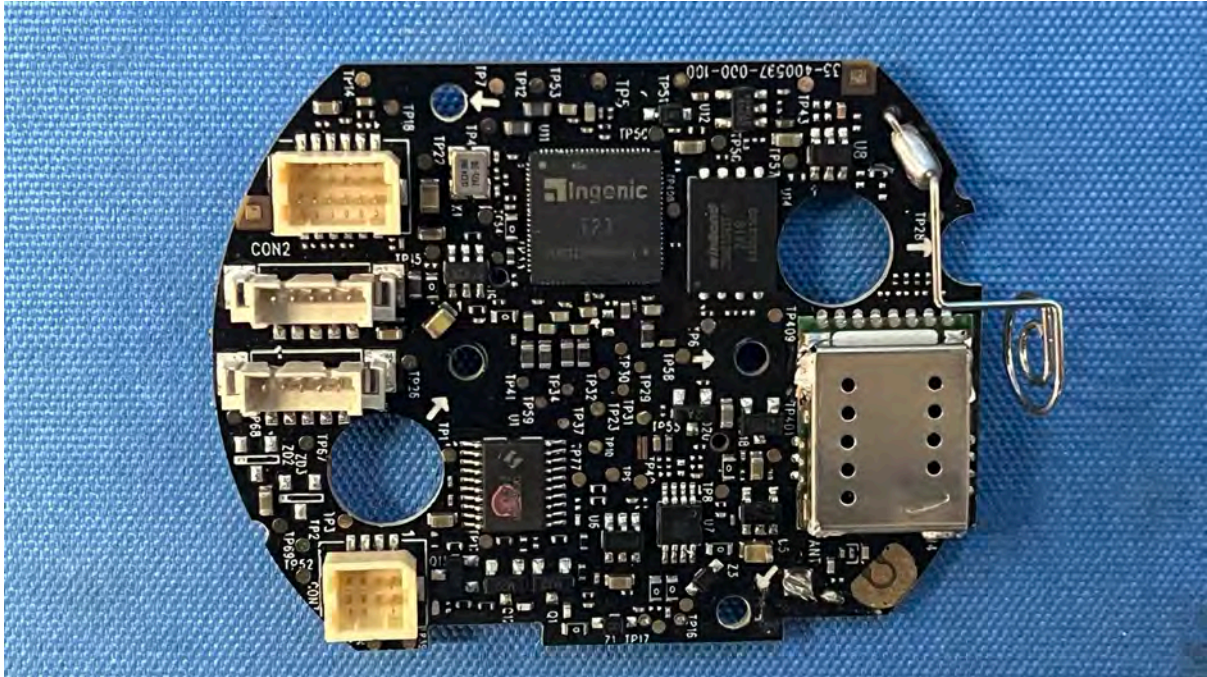

INTERTEK TESTING SERVICES

Equipment Photographs

(Internal)

FCC ID: EW780-3542-00

IC: 1135B-80354200

PMN: Advanced HD Plus BU, Advanced HD Plus Twin BU