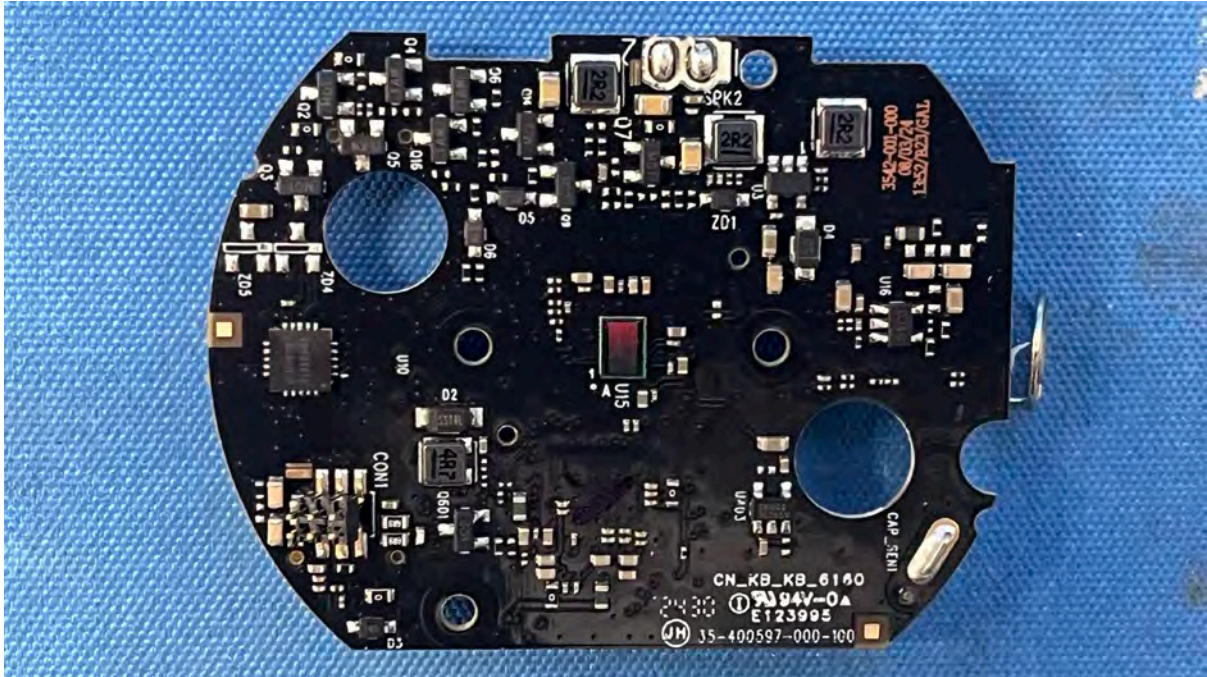

INTERTEK TESTING SERVICES

Equipment Photographs

(Internal)

FCC ID: EW780-3542-00

IC: 1135B-80354200

PMN: Advanced HD Plus BU, Advanced HD Plus Twin BU