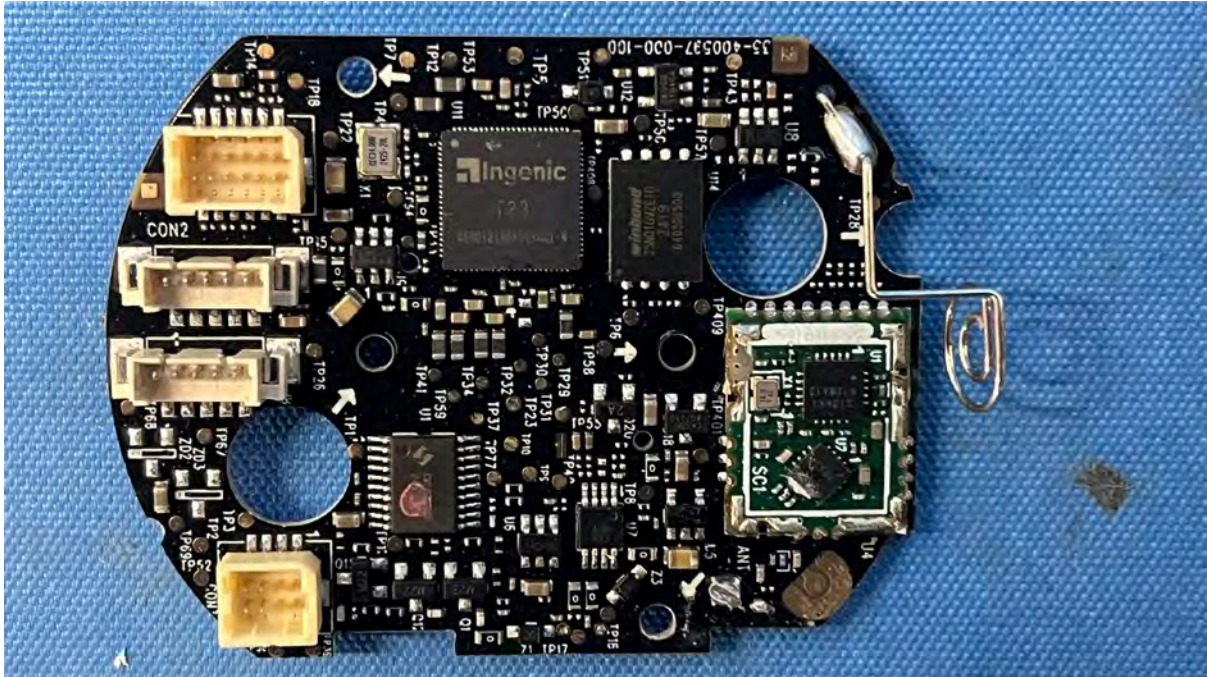

INTERTEK TESTING SERVICES

Equipment Photographs

(Internal)

FCC ID: EW780-3542-00

IC: 1135B-80354200

PMN: Advanced HD Plus BU, Advanced HD Plus Twin BU