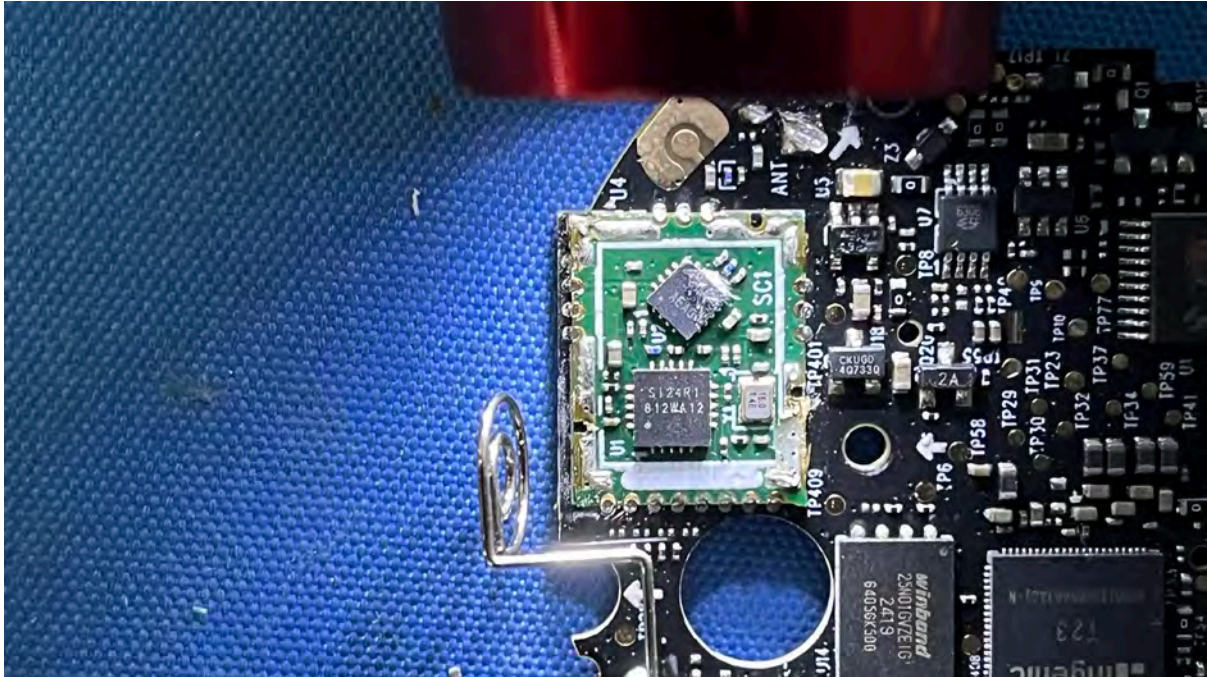

INTERTEK TESTING SERVICES

Equipment Photographs

(Internal)

FCC ID: EW780-3542-00

IC: 1135B-80354200

PMN: Advanced HD Plus BU, Advanced HD Plus Twin BU