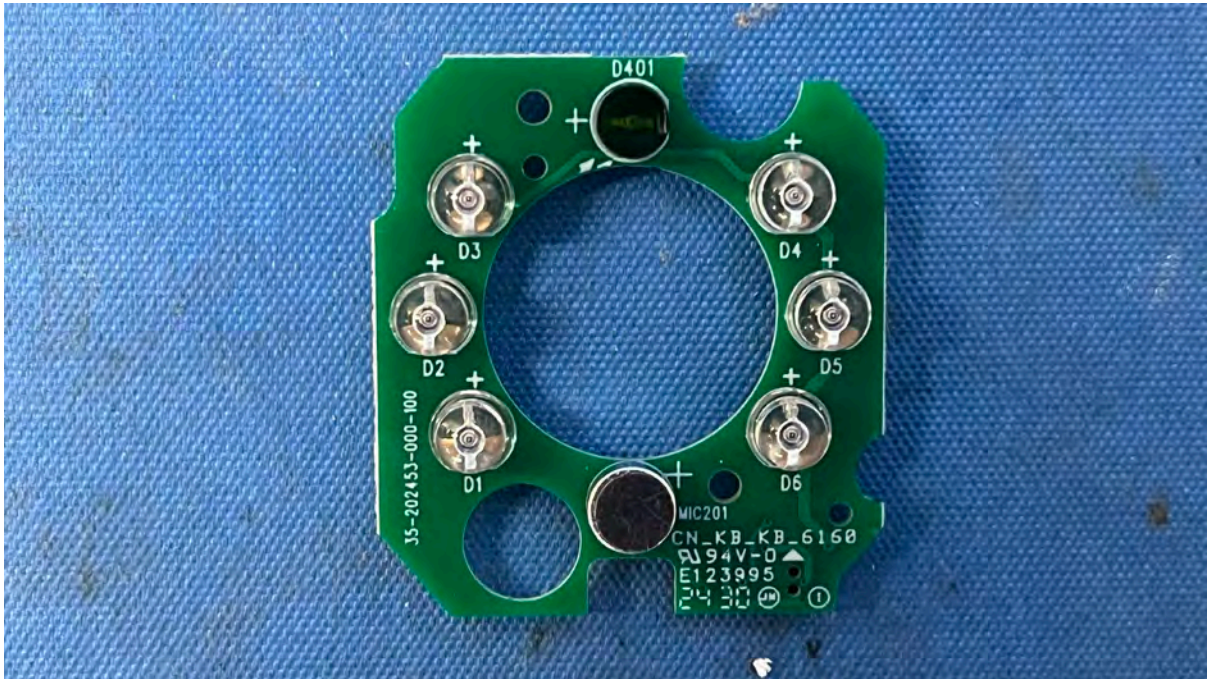

INTERTEK TESTING SERVICES

Equipment Photographs

(Internal)

FCC ID: EW780-3542-00

IC: 1135B-80354200

PMN: Advanced HD Plus BU, Advanced HD Plus Twin BU