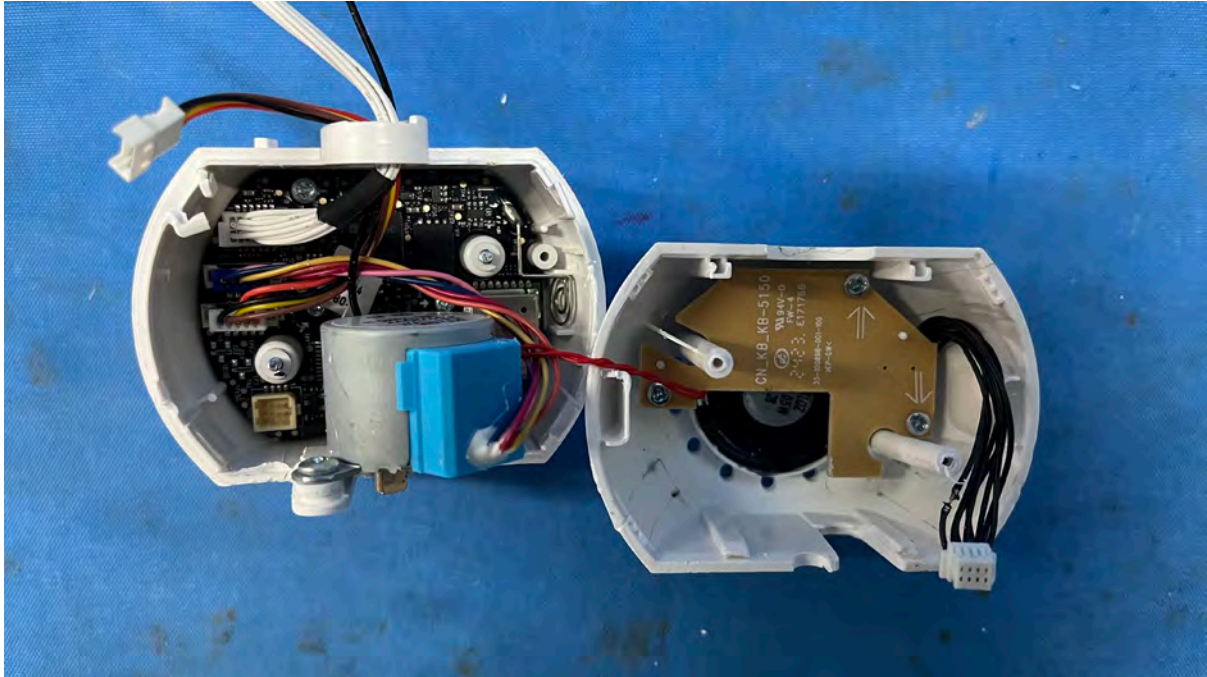

INTERTEK TESTING SERVICES

Equipment Photographs

(Internal)

FCC ID: EW780-3542-00

IC: 1135B-80354200

PMN: Advanced HD Plus BU, Advanced HD Plus Twin BU