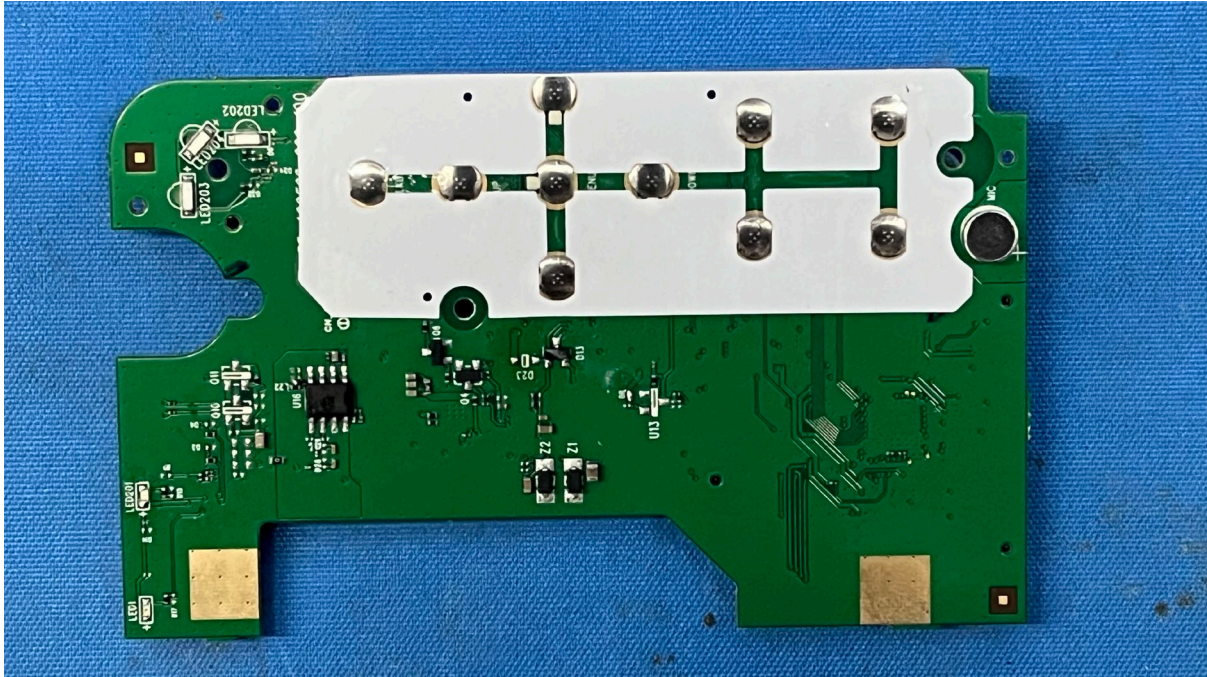

INTERTEK TESTING SERVICES

Equipment Photographs

(Internal)

FCC ID: EW780-3482-01

IC: 1135B-80348201

PMN: VM7468HQ PU, VM7468-2HQ PU