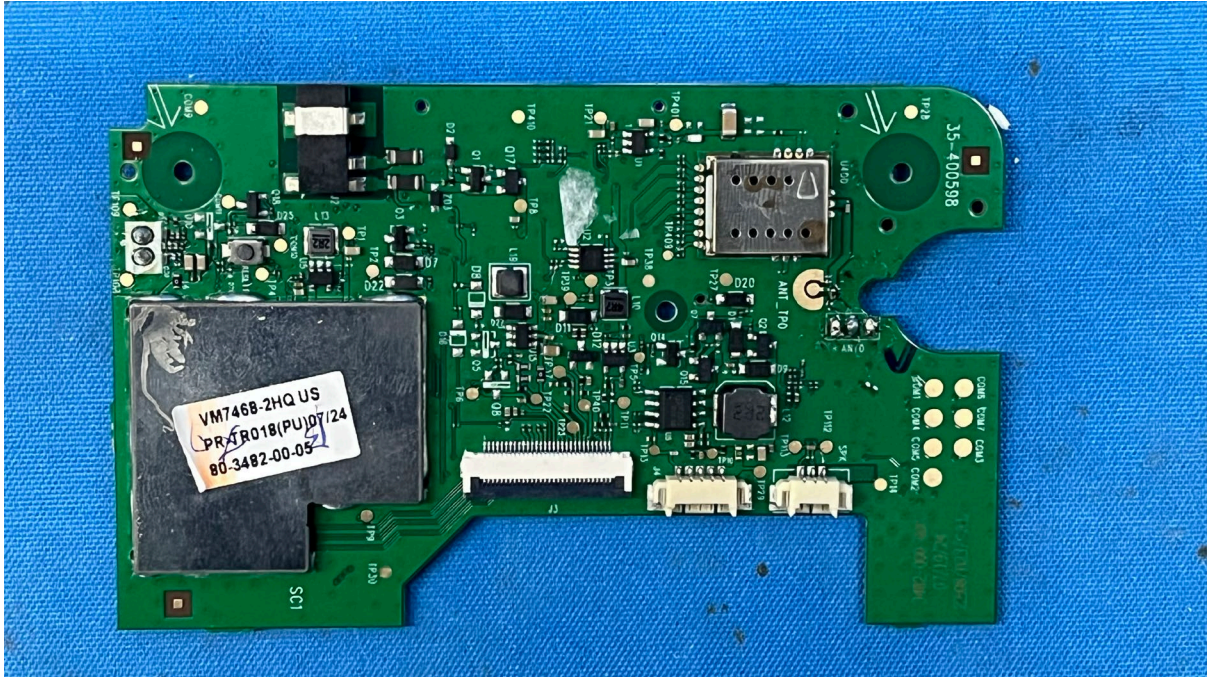

INTERTEK TESTING SERVICES

Equipment Photographs

(Internal)

FCC ID: EW780-3482-01

IC: 1135B-80348201

PMN: VM7468HQ PU, VM7468-2HQ PU