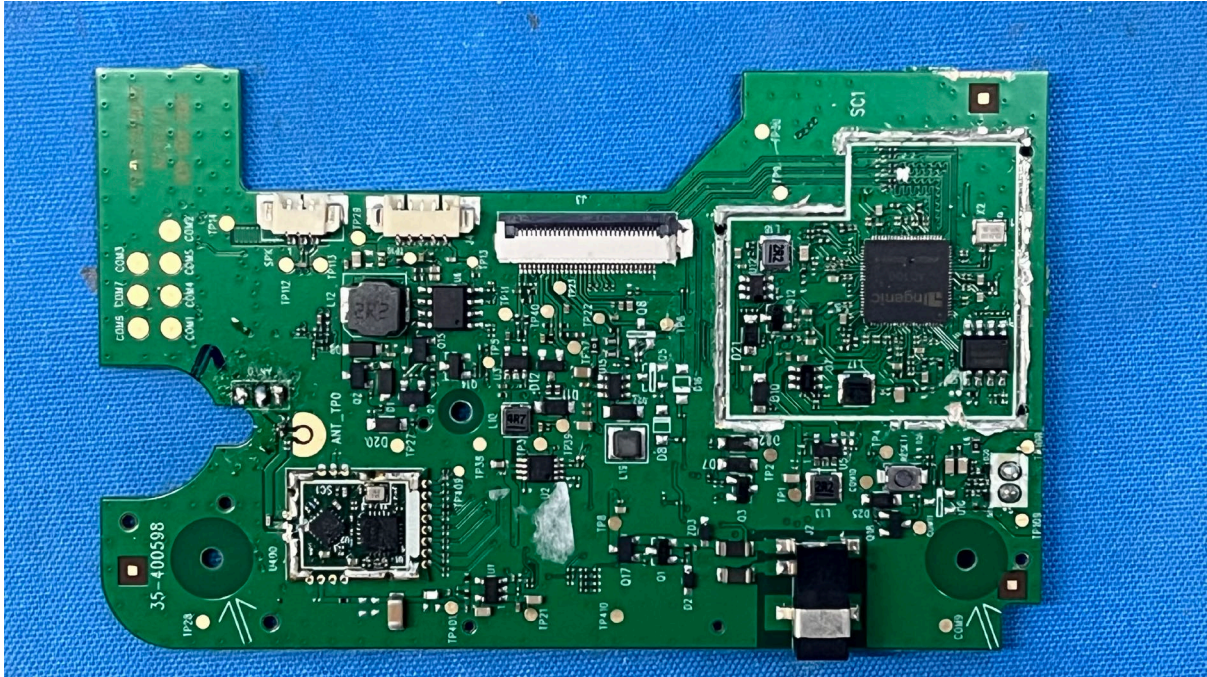

INTERTEK TESTING SERVICES

Equipment Photographs

(Internal)

FCC ID: EW780-3482-01

IC: 1135B-80348201

PMN: VM7468HQ PU, VM7468-2HQ PU