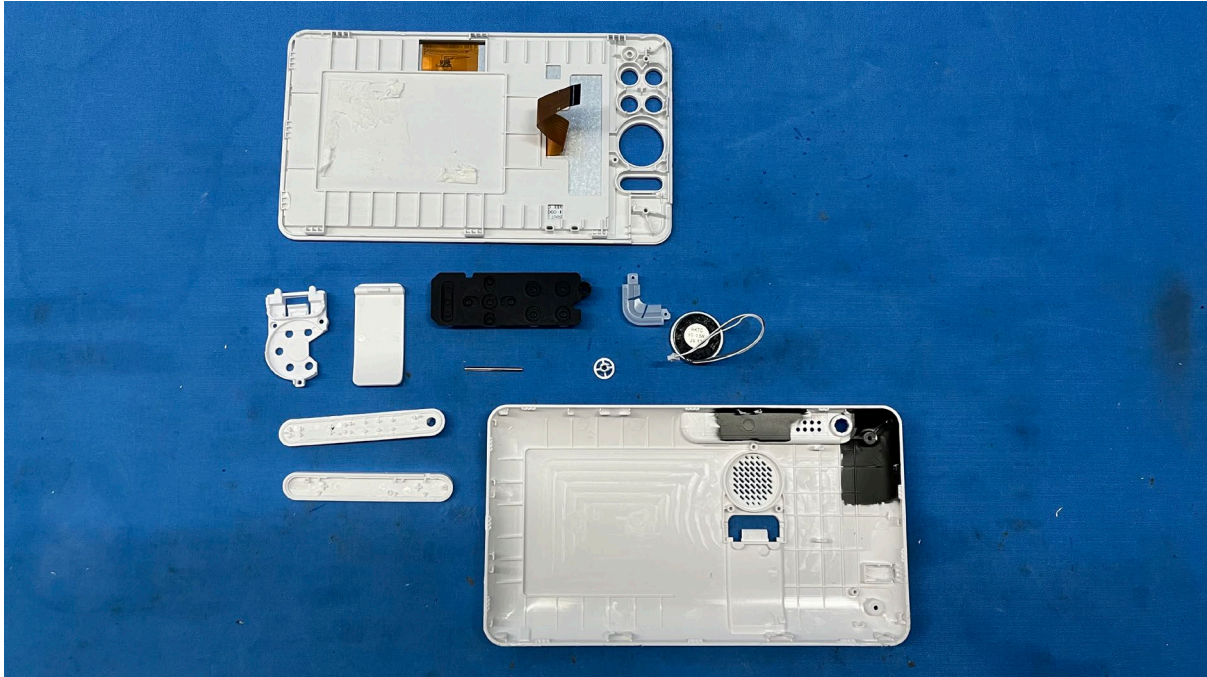

INTERTEK TESTING SERVICES

Equipment Photographs

(Internal)

FCC ID: EW780-3482-01

IC: 1135B-80348201

PMN: VM7468HQ PU, VM7468-2HQ PU