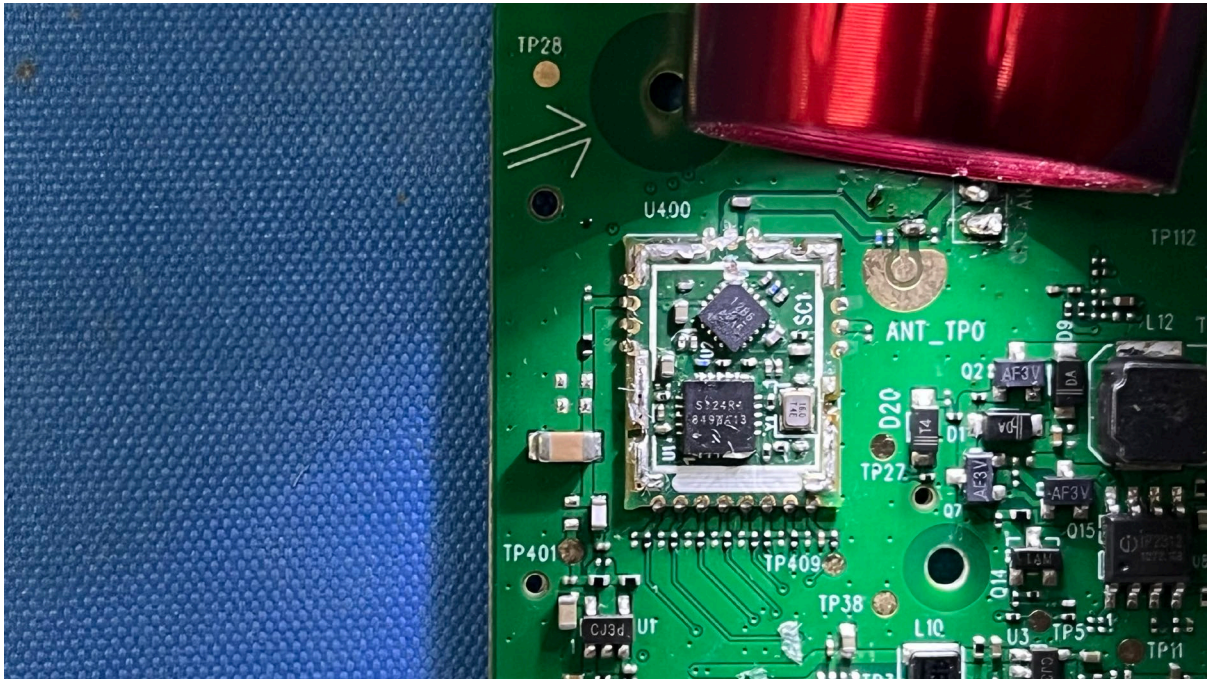

INTERTEK TESTING SERVICES

Equipment Photographs

(Internal)

FCC ID: EW780-3482-01

IC: 1135B-80348201

PMN: VM7468HQ PU, VM7468-2HQ PU