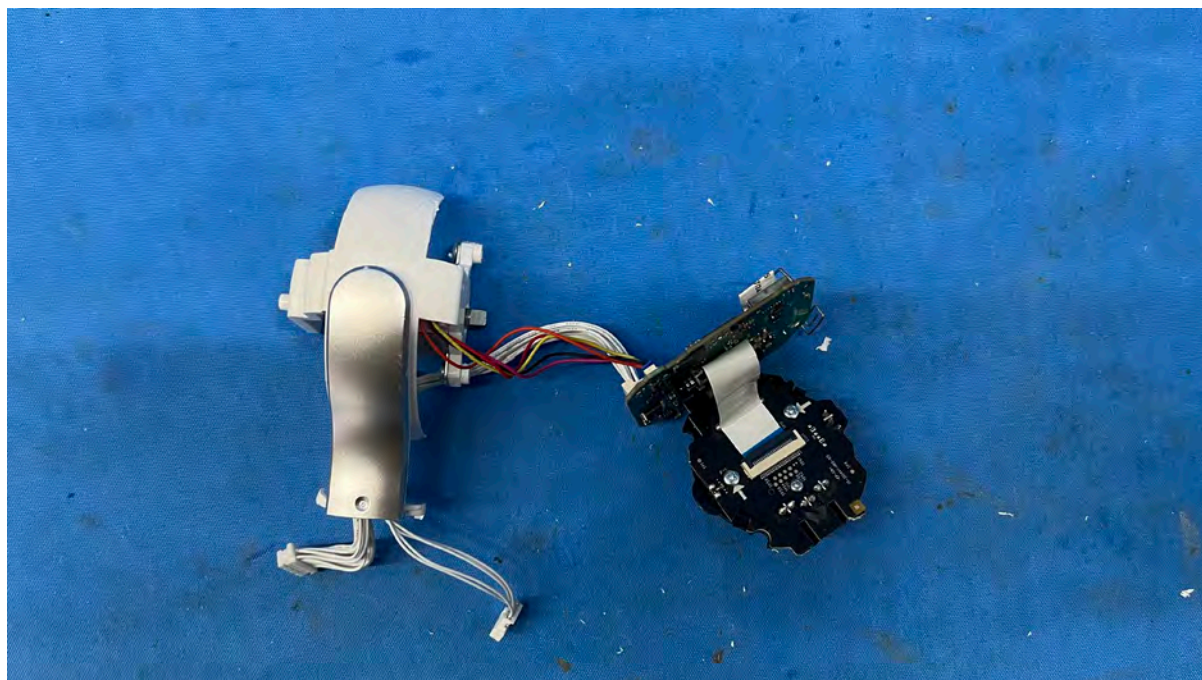

(Internal)

FCC ID: EW780-3482-00

IC: 1135B-80348200

PMN: VM7468HQ BU, VM7468-2HQ BU

INTERTEK TESTING SERVICES

Equipment Photographs

(Internal)

FCC ID: EW780-3482-00