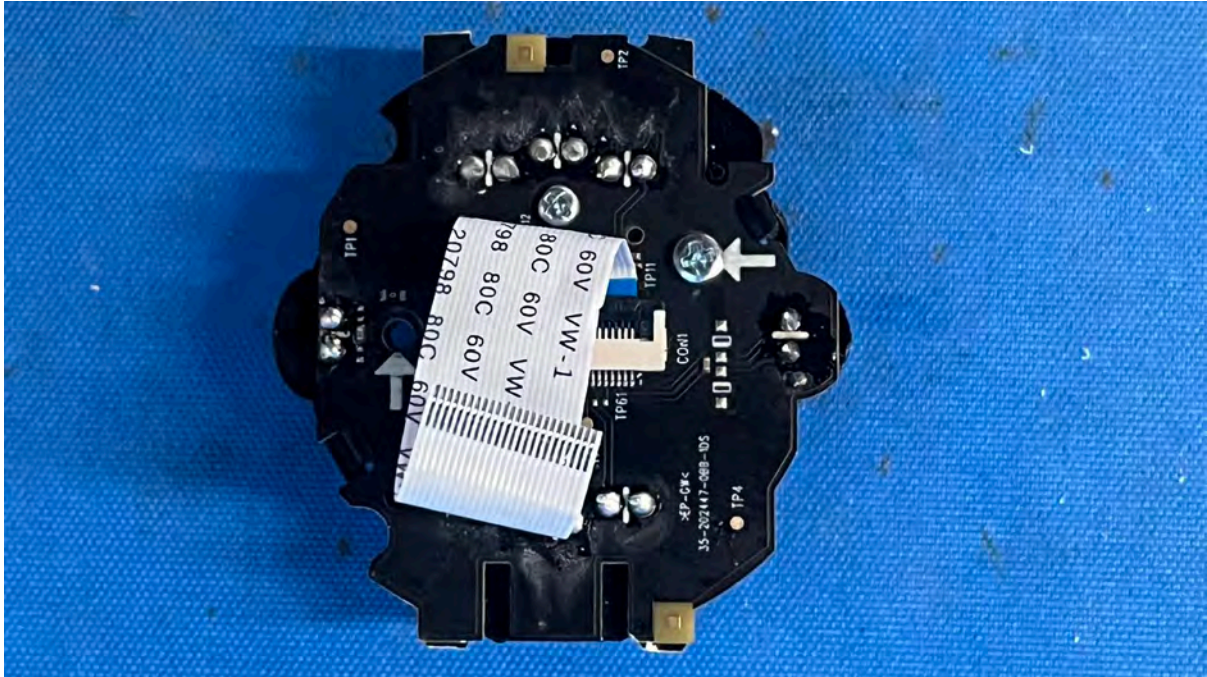

INTERTEK TESTING SERVICES

Equipment Photographs

(Internal)

FCC ID: EW780-3482-00

IC: 1135B-80348200

PMN: VM7468HQ BU, VM7468-2HQ BU