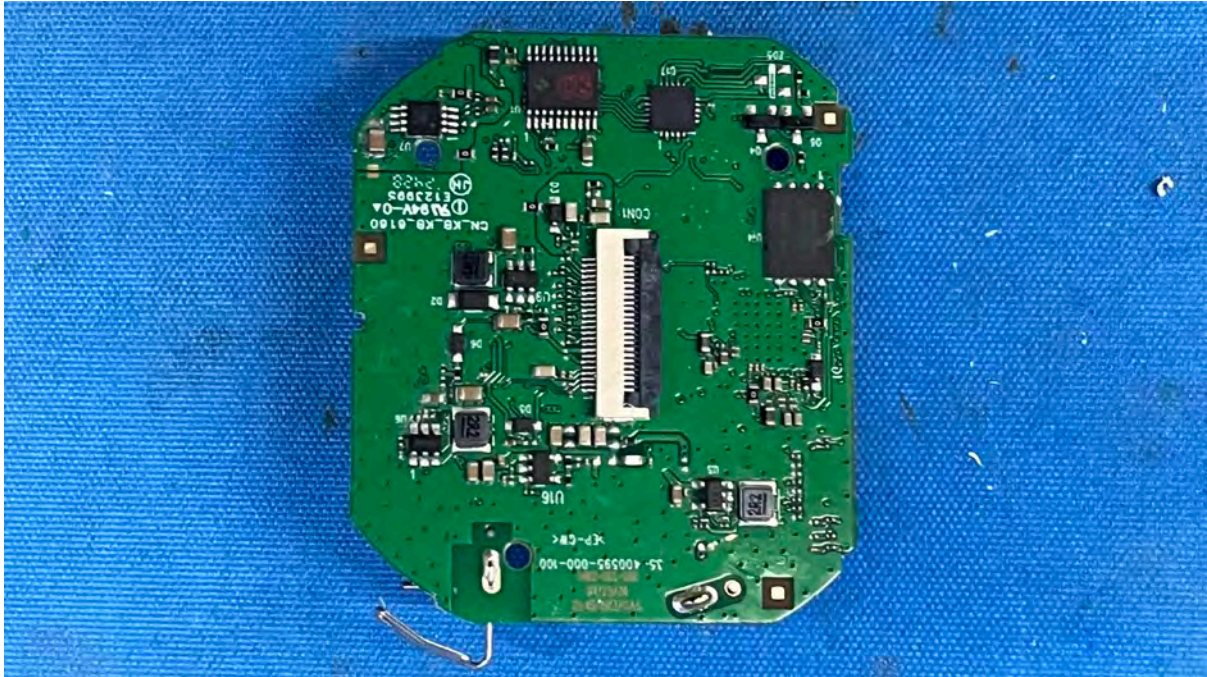

(Internal)

FCC ID: EW780-3482-00

IC: 1135B-80348200

PMN: VM7468HQ BU, VM7468-2HQ BU

INTERTEK TESTING SERVICES

Equipment Photographs

(Internal)

FCC ID: EW780-3482-00