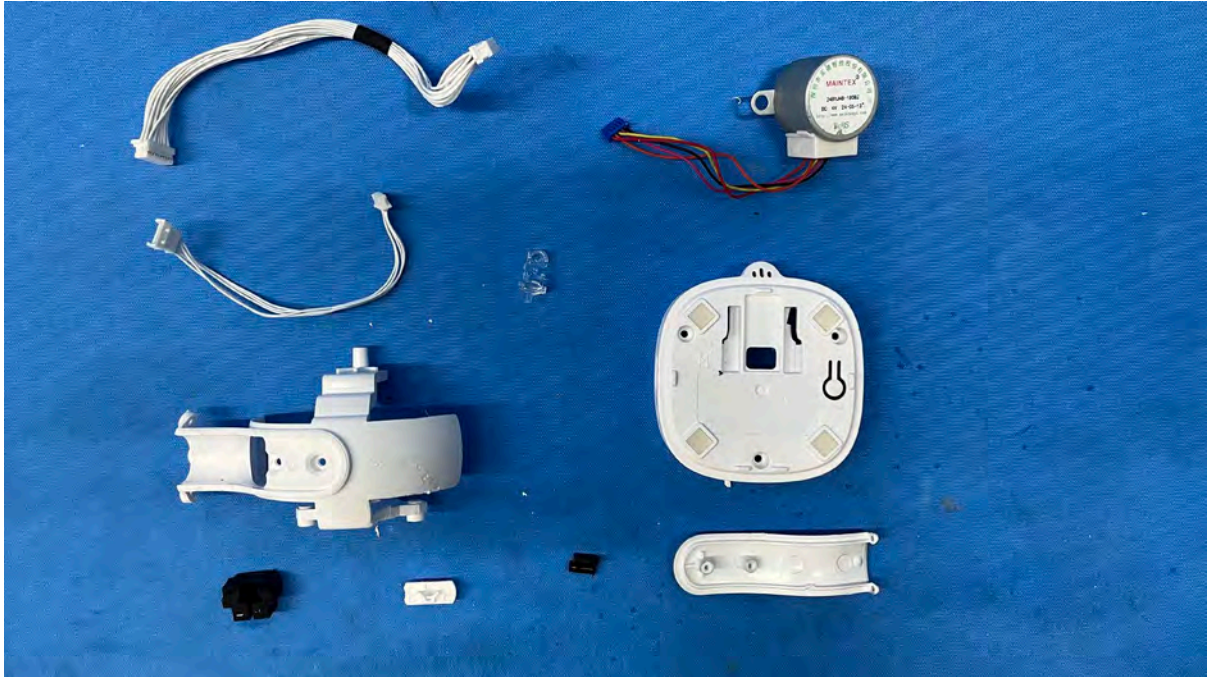

INTERTEK TESTING SERVICES

Equipment Photographs

(Internal)

FCC ID: EW780-3482-00

IC: 1135B-80348200

PMN: VM7468HQ BU, VM7468-2HQ BU