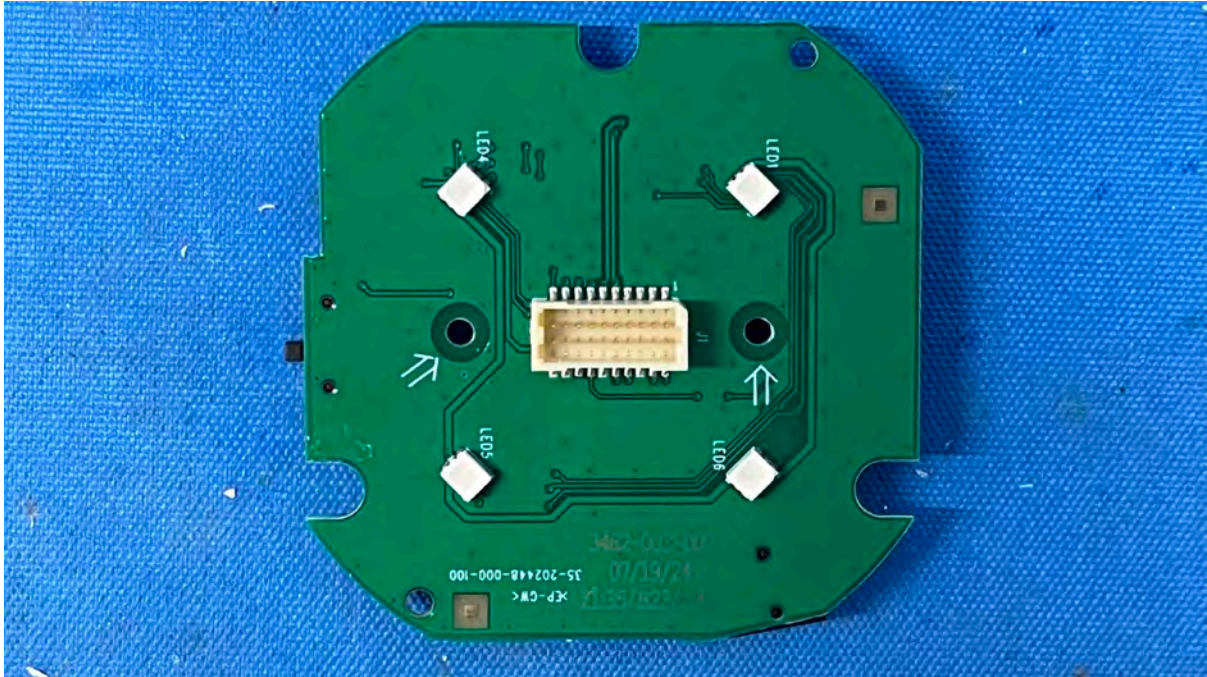

INTERTEK TESTING SERVICES

Equipment Photographs

(Internal)

FCC ID: EW780-3482-00

IC: 1135B-80348200

PMN: VM7468HQ BU, VM7468-2HQ BU