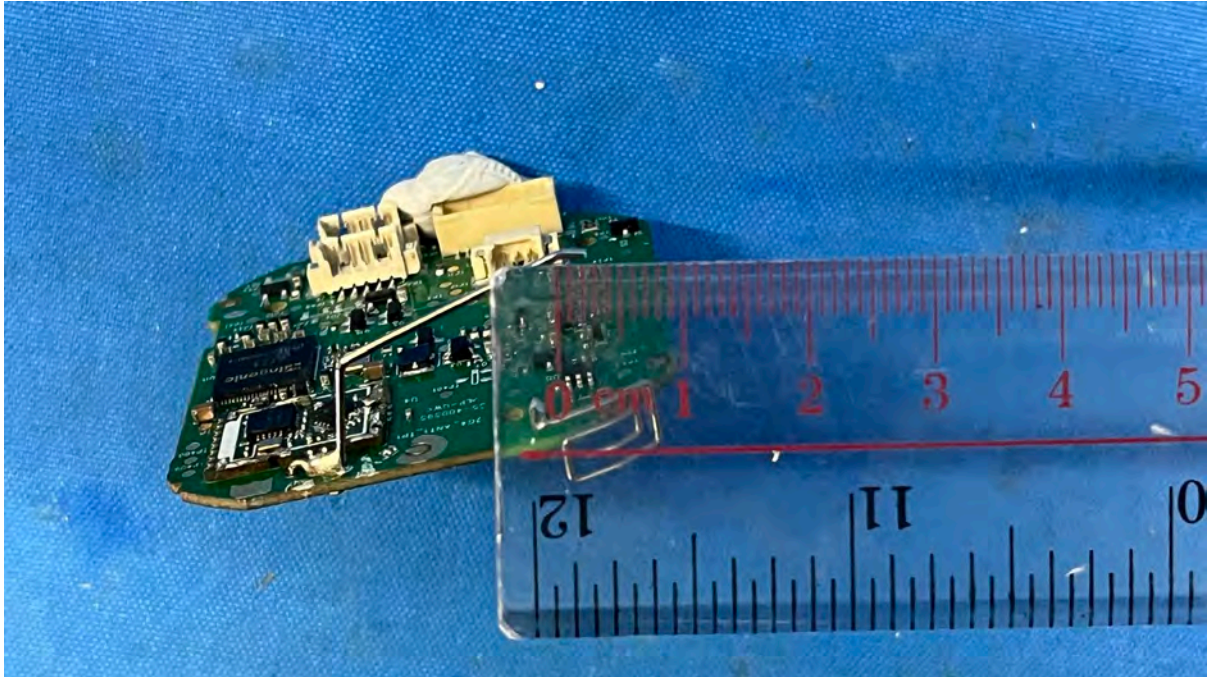

INTERTEK TESTING SERVICES

Equipment Photographs

(Internal)

FCC ID: EW780-3482-00

IC: 1135B-80348200

PMN: VM7468HQ BU, VM7468-2HQ BU