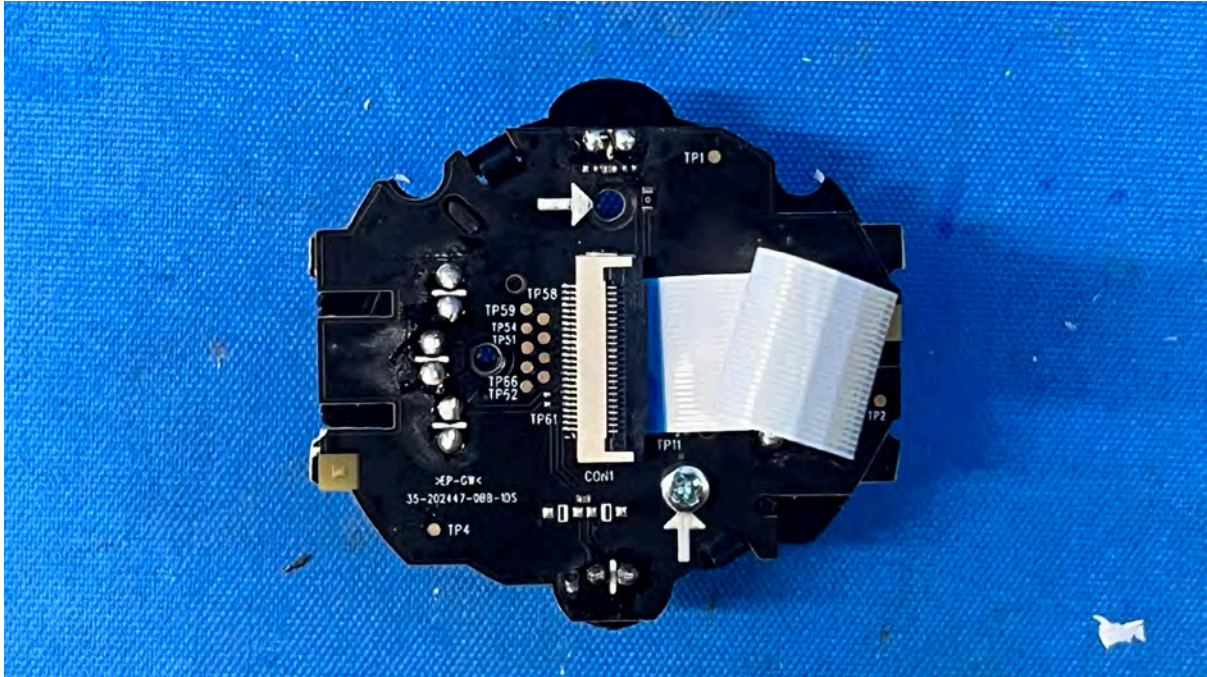

(Internal)

FCC ID: EW780-3482-00

IC: 1135B-80348200

PMN: VM7468HQ BU, VM7468-2HQ BU

INTERTEK TESTING SERVICES

Equipment Photographs

(Internal)

FCC ID: EW780-3482-00