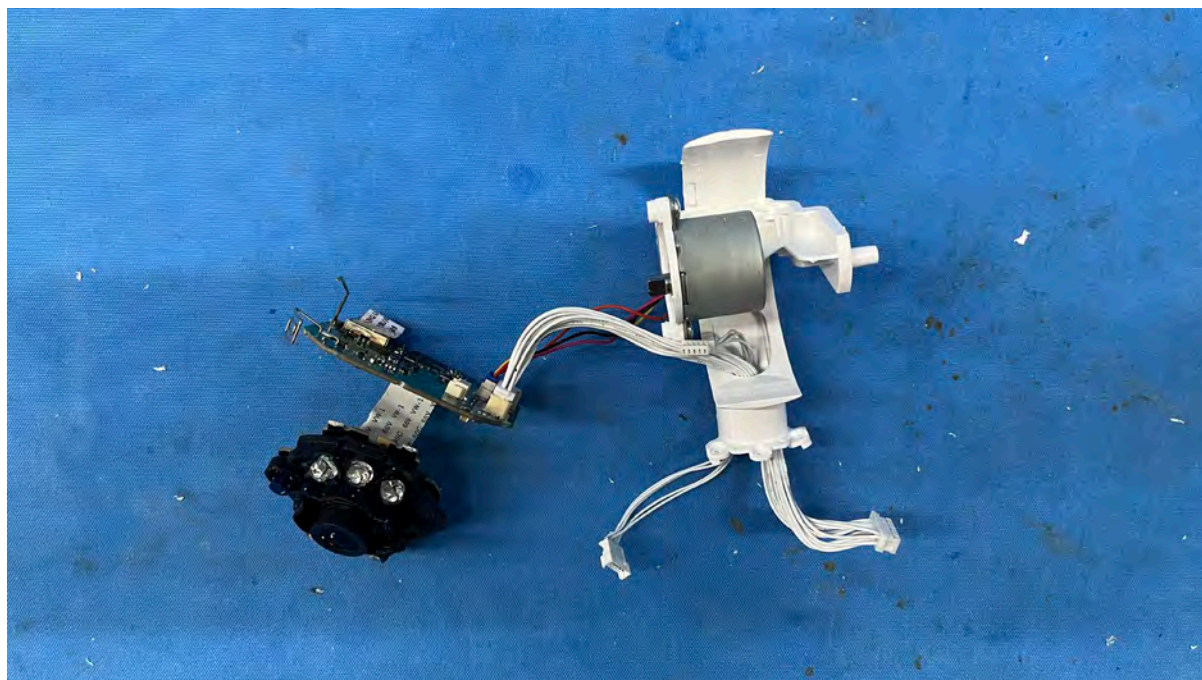

INTERTEK TESTING SERVICES

Equipment Photographs

(Internal)

FCC ID: EW780-3482-00

IC: 1135B-80348200

PMN: VM7468HQ BU, VM7468-2HQ BU