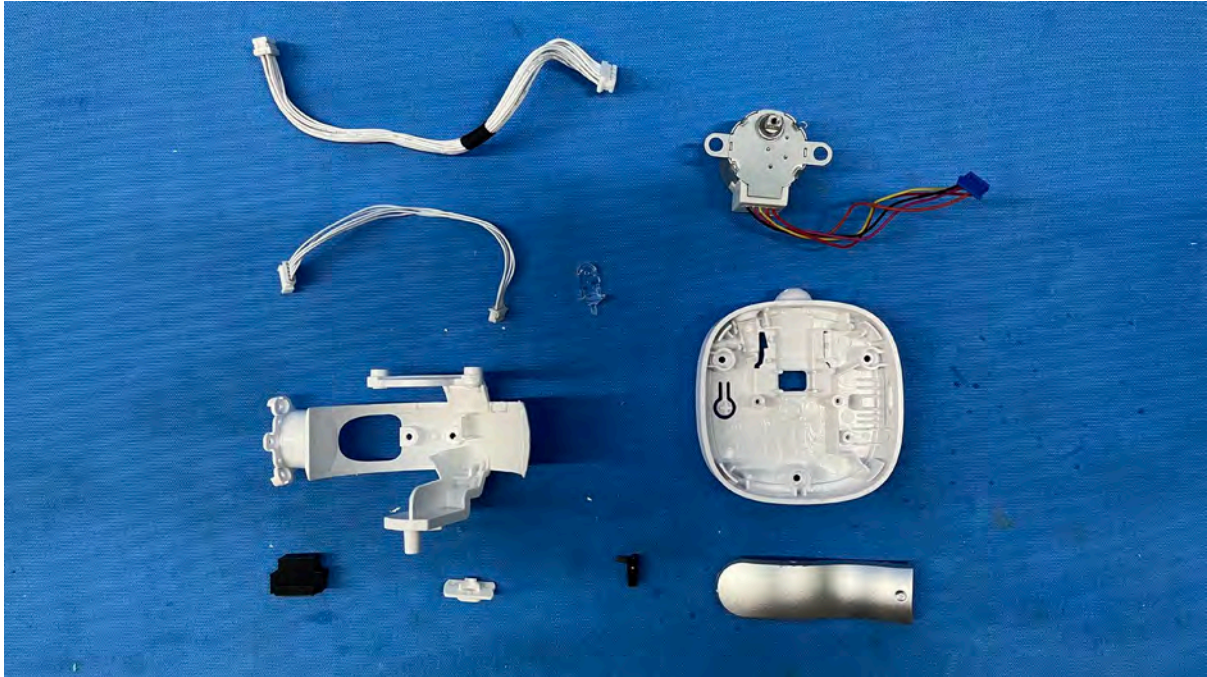

INTERTEK TESTING SERVICES

Equipment Photographs

(Internal)

FCC ID: EW780-3482-00

IC: 1135B-80348200

PMN: VM7468HQ BU, VM7468-2HQ BU