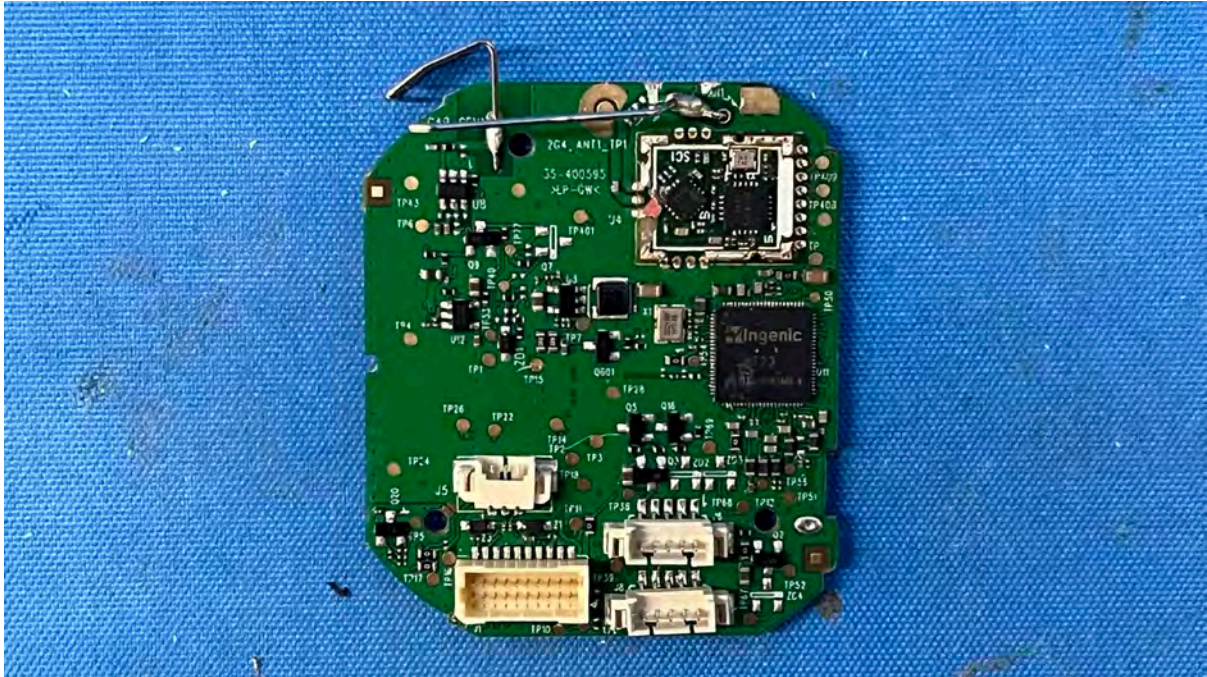

INTERTEK TESTING SERVICES

Equipment Photographs

(Internal)

FCC ID: EW780-3482-00

IC: 1135B-80348200

PMN: VM7468HQ BU, VM7468-2HQ BU