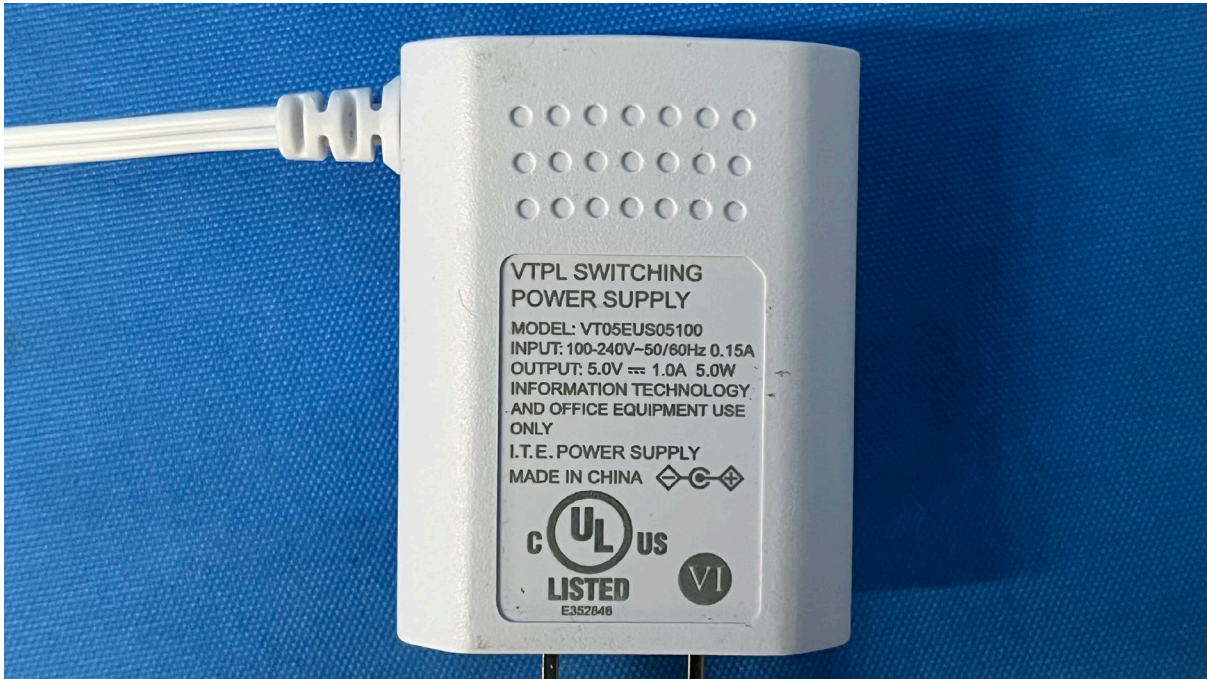

INTERTEK TESTING SERVICES

Equipment Photographs

(External)

FCC ID: EW780-3482-00

IC: 1135B-80348200

PMN: VM7468HQ BU, VM7468-2HQ BU