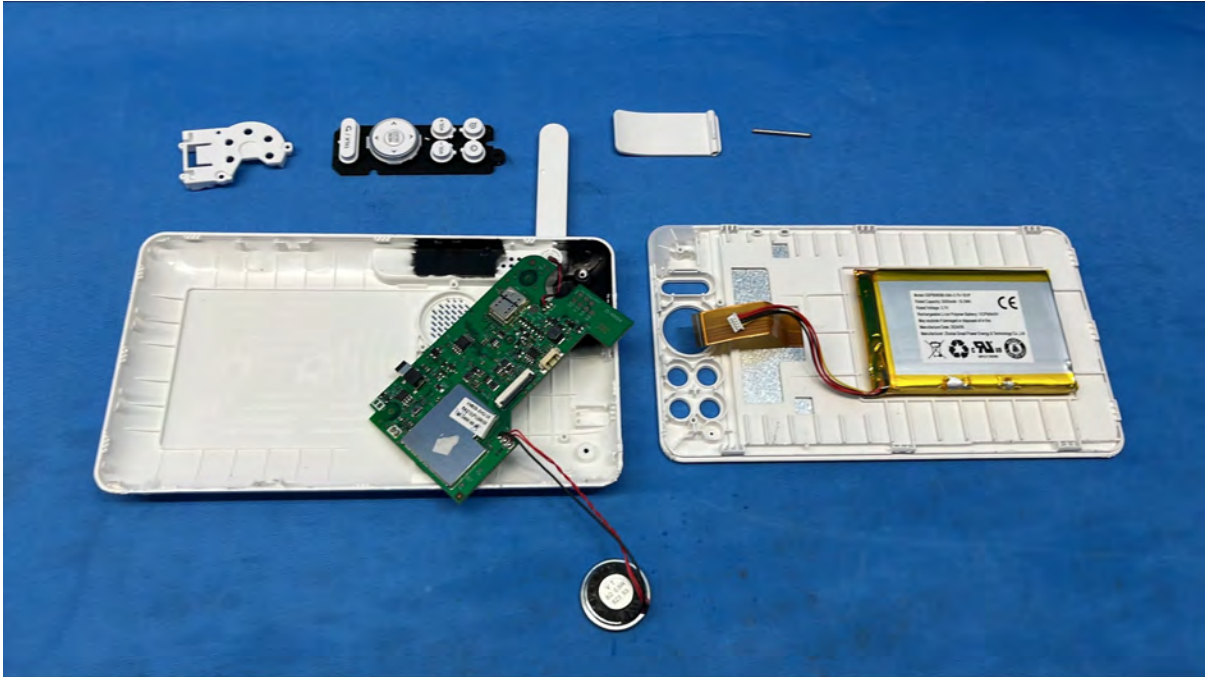

INTERTEK TESTING SERVICES

Equipment Photographs

(Internal)

FCC ID: EW780-3467-01

IC: 1135B-80346701

PMN: Advanced HQ Max PU, Advanced HQ Max Twin PU