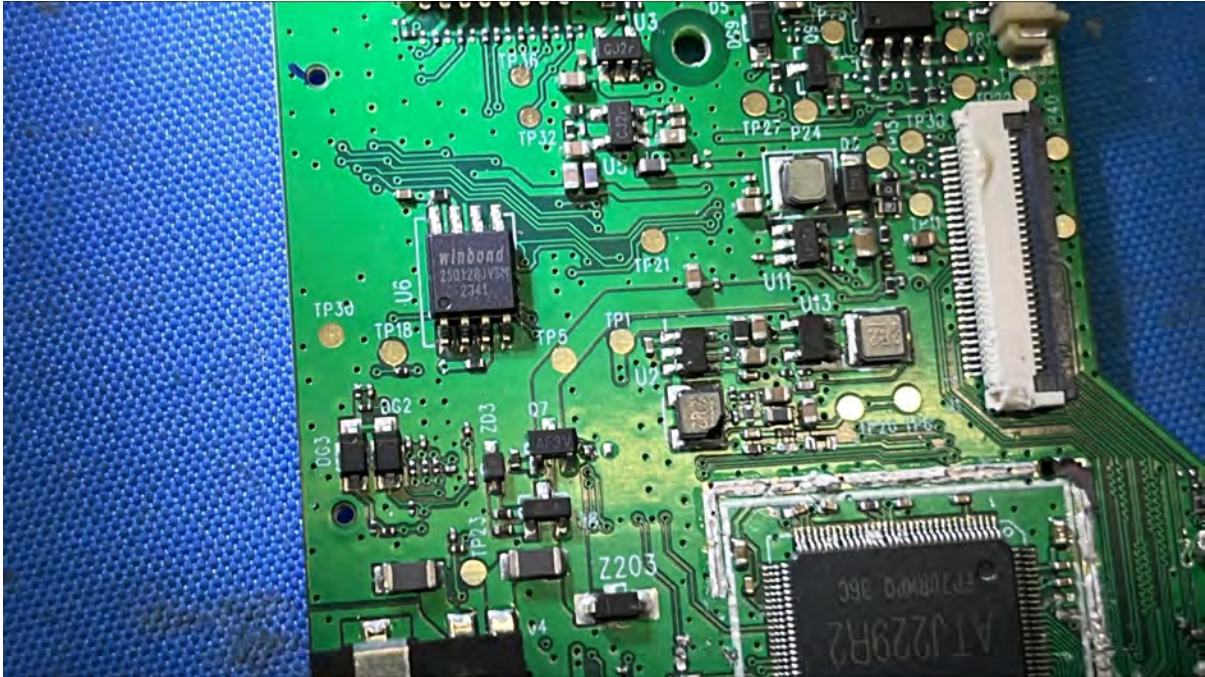

INTERTEK TESTING SERVICES

Equipment Photographs

(Internal)

FCC ID: EW780-3467-01

IC: 1135B-80346701

PMN: 928 Plus PU, 928 Plus Twin PU