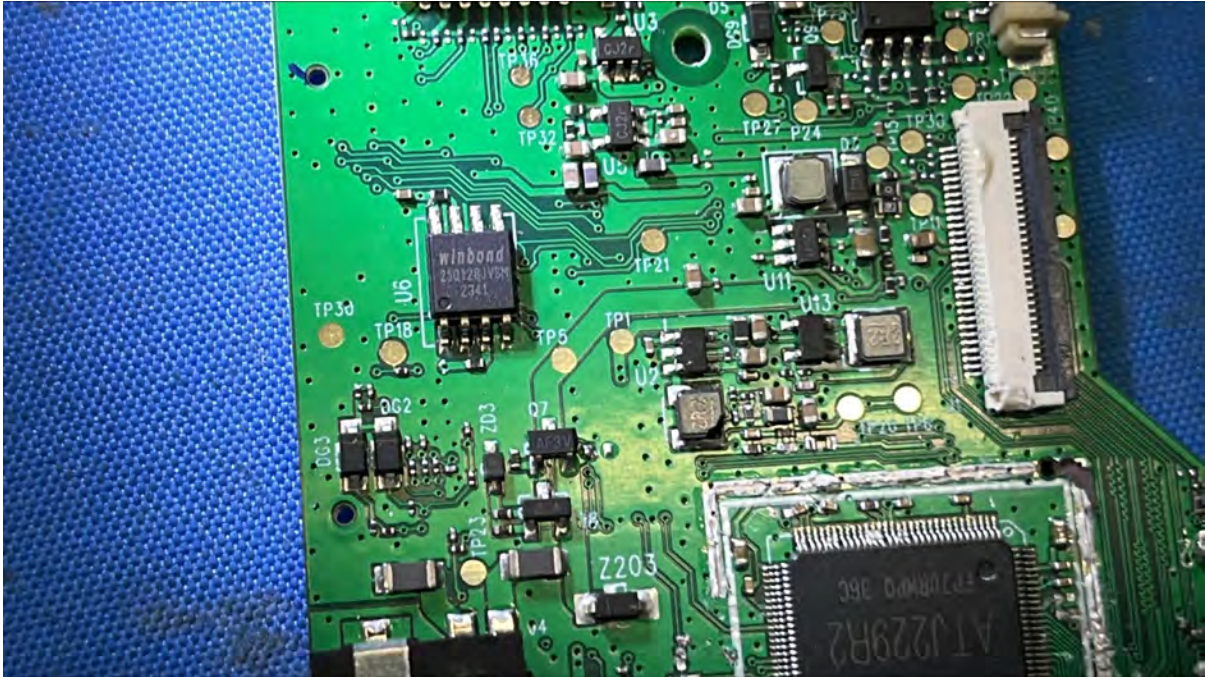

INTERTEK TESTING SERVICES

Equipment Photographs

(Internal)

FCC ID: EW780-3467-01

IC: 1135B-80346701

PMN: Advanced HQ Max PU, Advanced HQ Max Twin PU