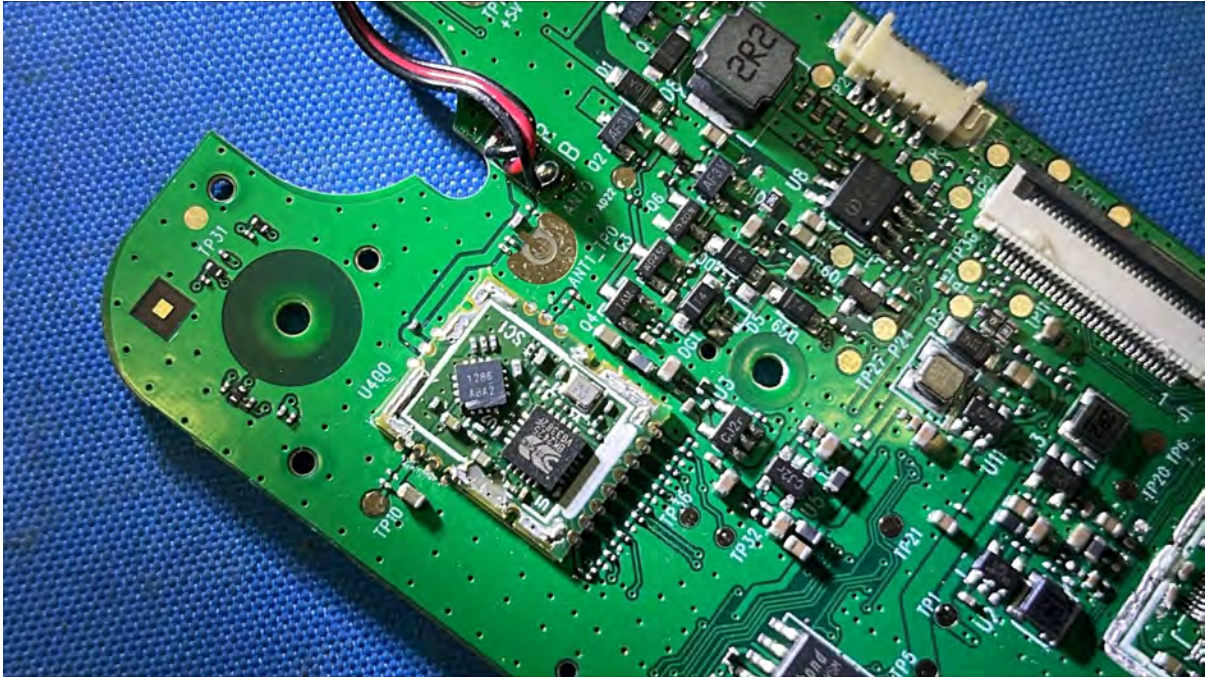

INTERTEK TESTING SERVICES

Equipment Photographs

(Internal)

FCC ID: EW780-3467-01

IC: 1135B-80346701

PMN: Advanced HQ Max PU, Advanced HQ Max Twin PU