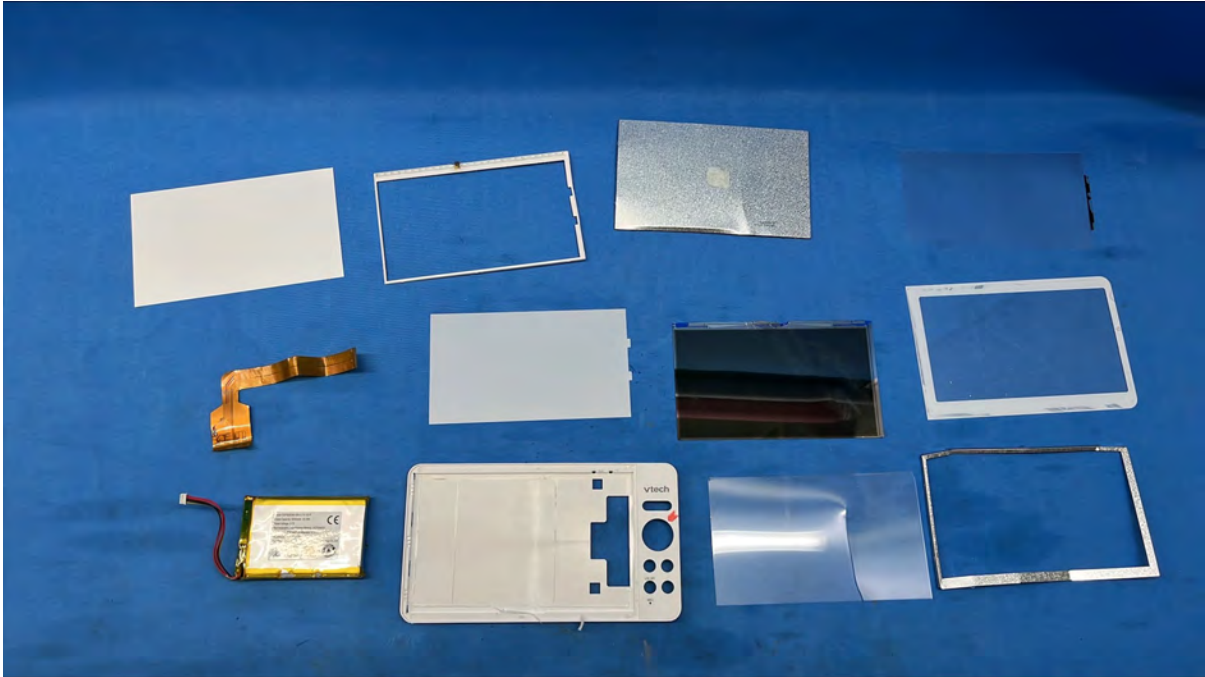

INTERTEK TESTING SERVICES

Equipment Photographs

(Internal)

FCC ID: EW780-3467-01

IC: 1135B-80346701

PMN: VM929HQ PU, VM929-2HQ PU