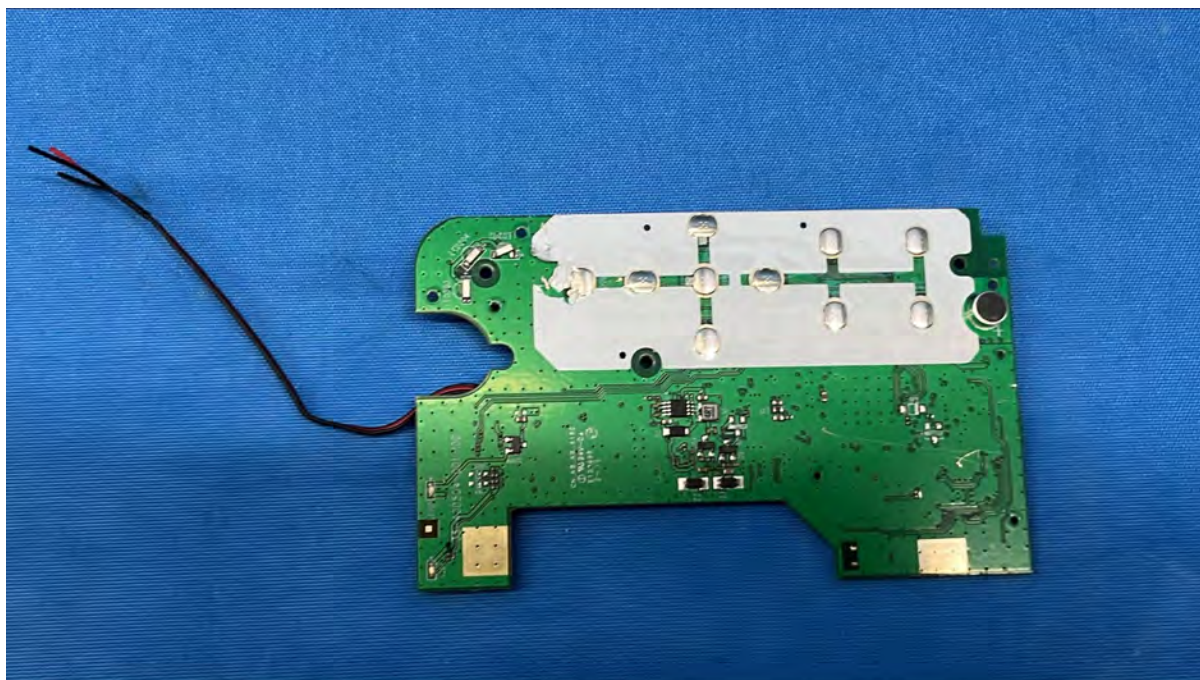

INTERTEK TESTING SERVICES

Equipment Photographs

(Internal)

FCC ID: EW780-3467-01

IC: 1135B-80346701

PMN: 928 Plus PU, 928 Plus Twin PU