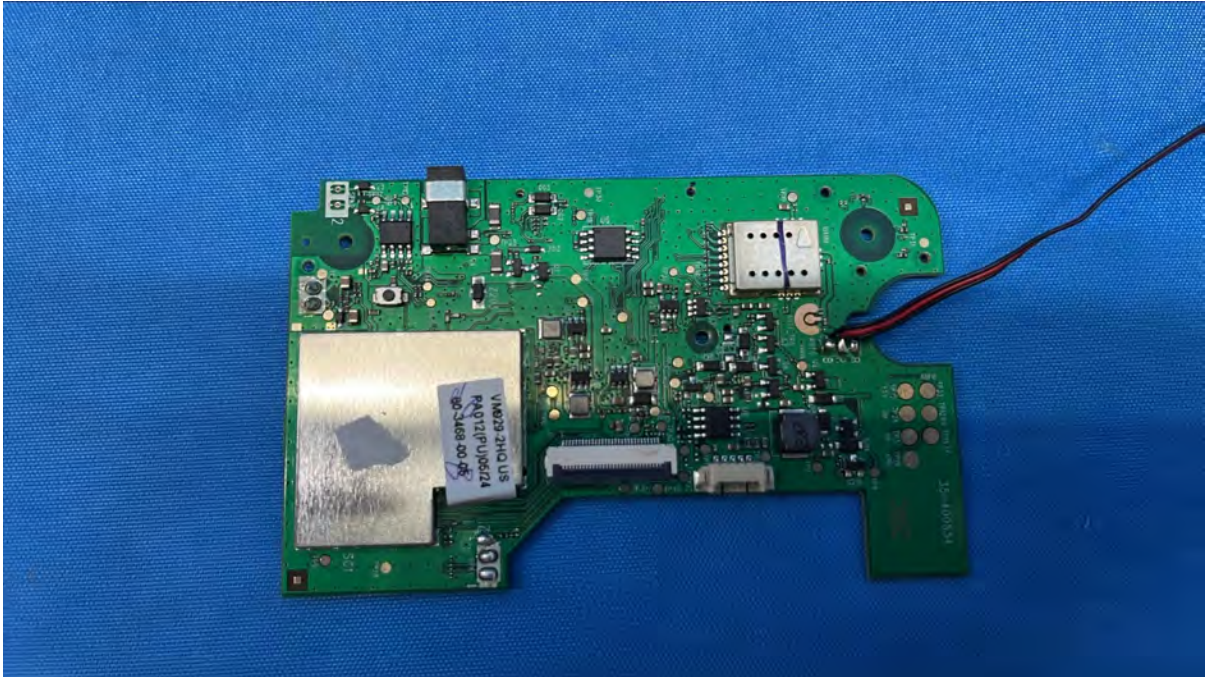

INTERTEK TESTING SERVICES

Equipment Photographs

(Internal)

FCC ID: EW780-3467-01

IC: 1135B-80346701

PMN: 928 Plus PU, 928 Plus Twin PU