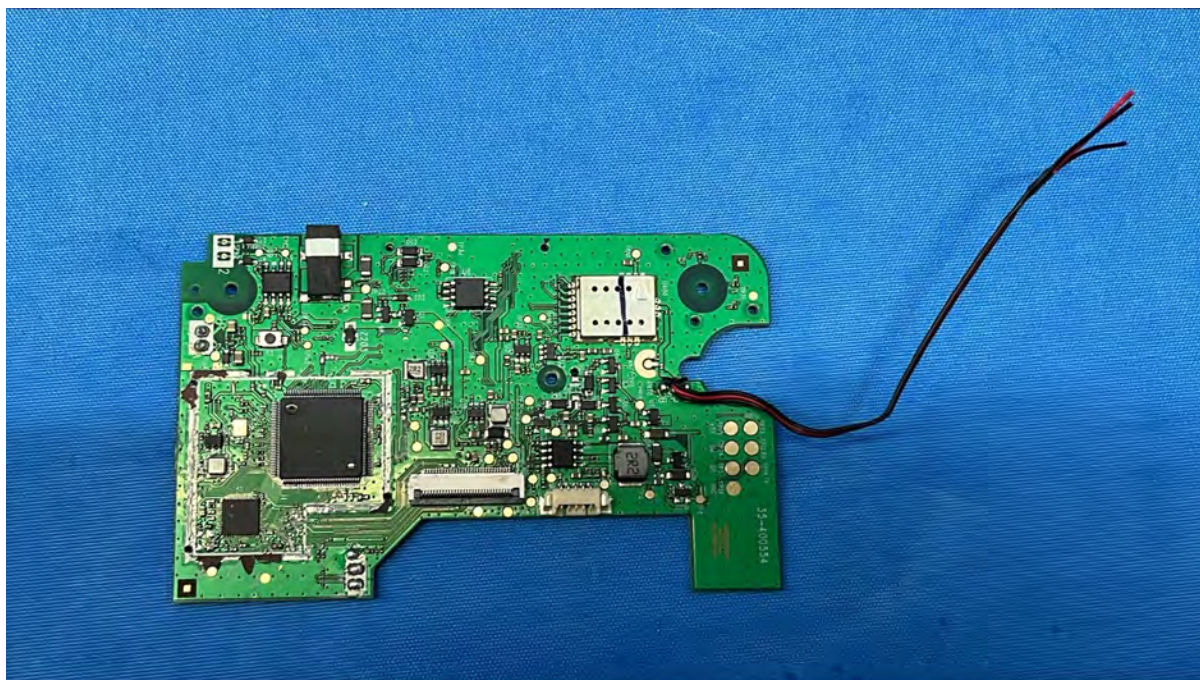

INTERTEK TESTING SERVICES

Equipment Photographs

(Internal)

FCC ID: EW780-3467-01

IC: 1135B-80346701

PMN: Advanced HQ Max PU, Advanced HQ Max Twin PU