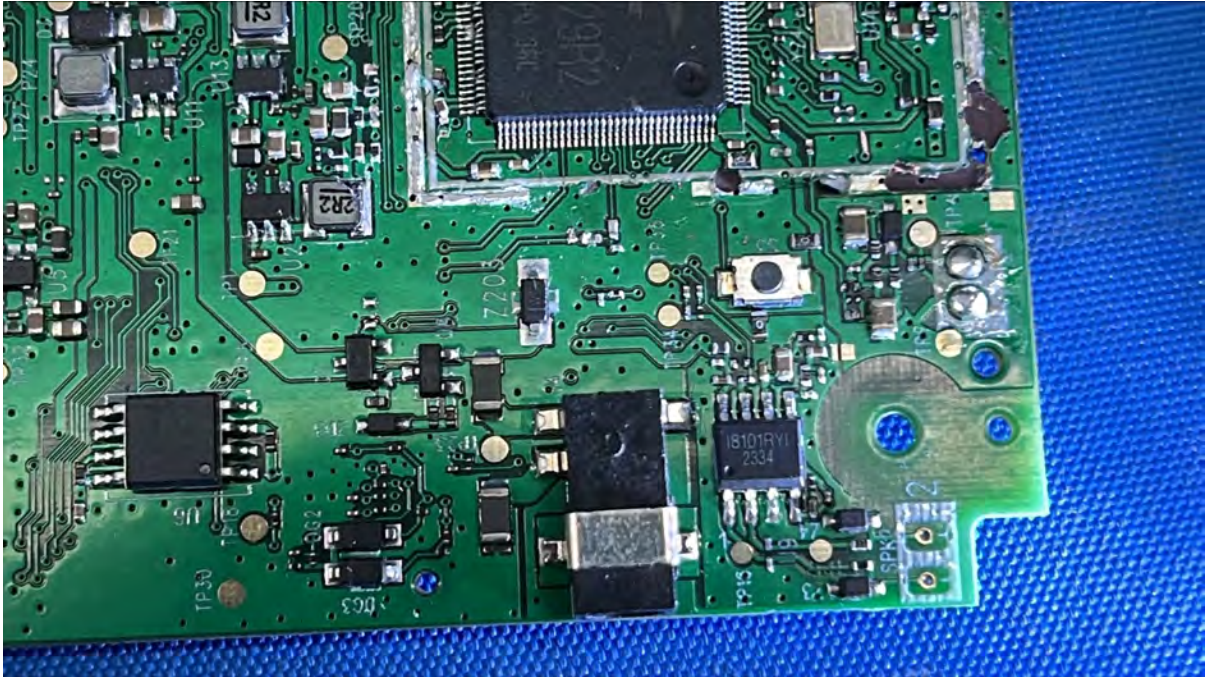

INTERTEK TESTING SERVICES

Equipment Photographs

(Internal)

FCC ID: EW780-3467-01

IC: 1135B-80346701

PMN: Advanced HQ Max PU, Advanced HQ Max Twin PU