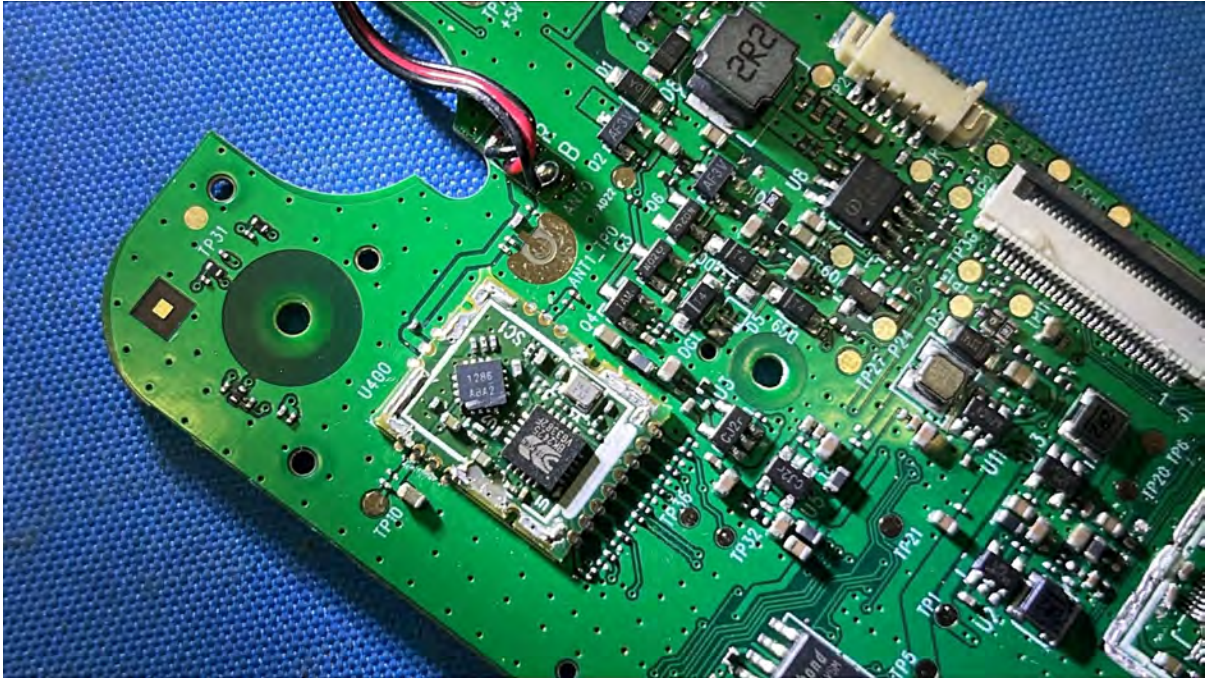

INTERTEK TESTING SERVICES

Equipment Photographs

(Internal)

FCC ID: EW780-3467-01

IC: 1135B-80346701

PMN: 928 Plus PU, 928 Plus Twin PU