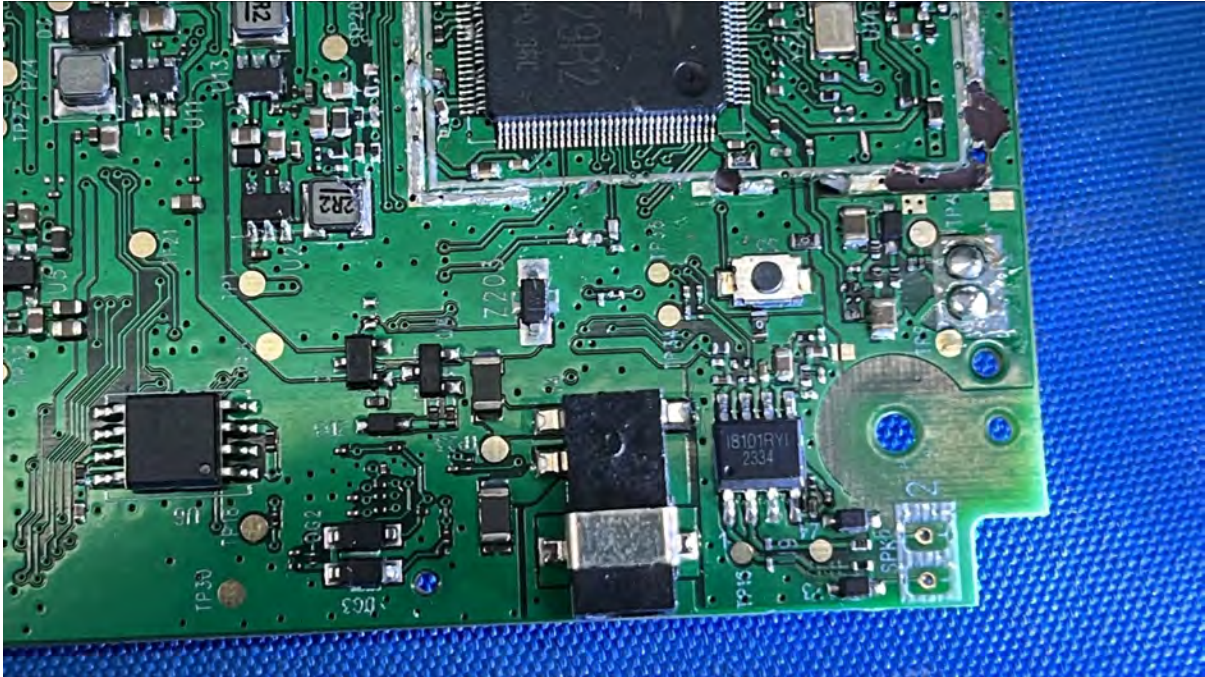

INTERTEK TESTING SERVICES

Equipment Photographs

(Internal)

FCC ID: EW780-3467-01

IC: 1135B-80346701

PMN: 928 Plus PU, 928 Plus Twin PU