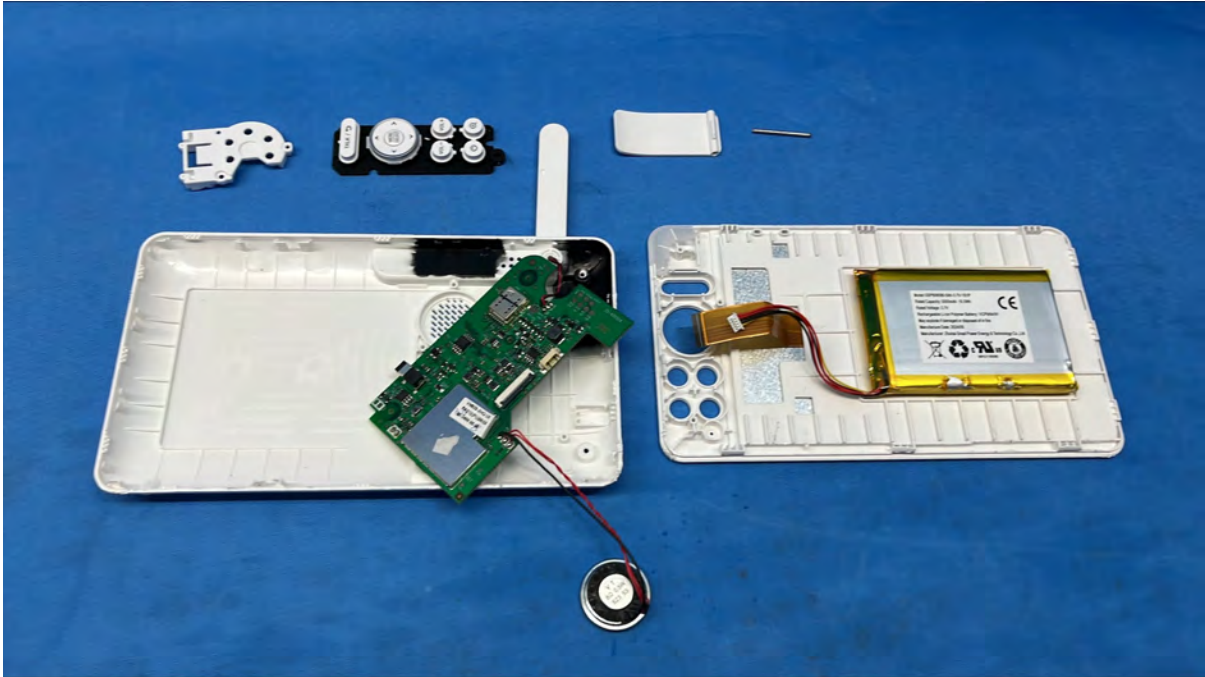

INTERTEK TESTING SERVICES

Equipment Photographs

(Internal)

FCC ID: EW780-3467-01

IC: 1135B-80346701

PMN: VM929HQ PU, VM929-2HQ PU