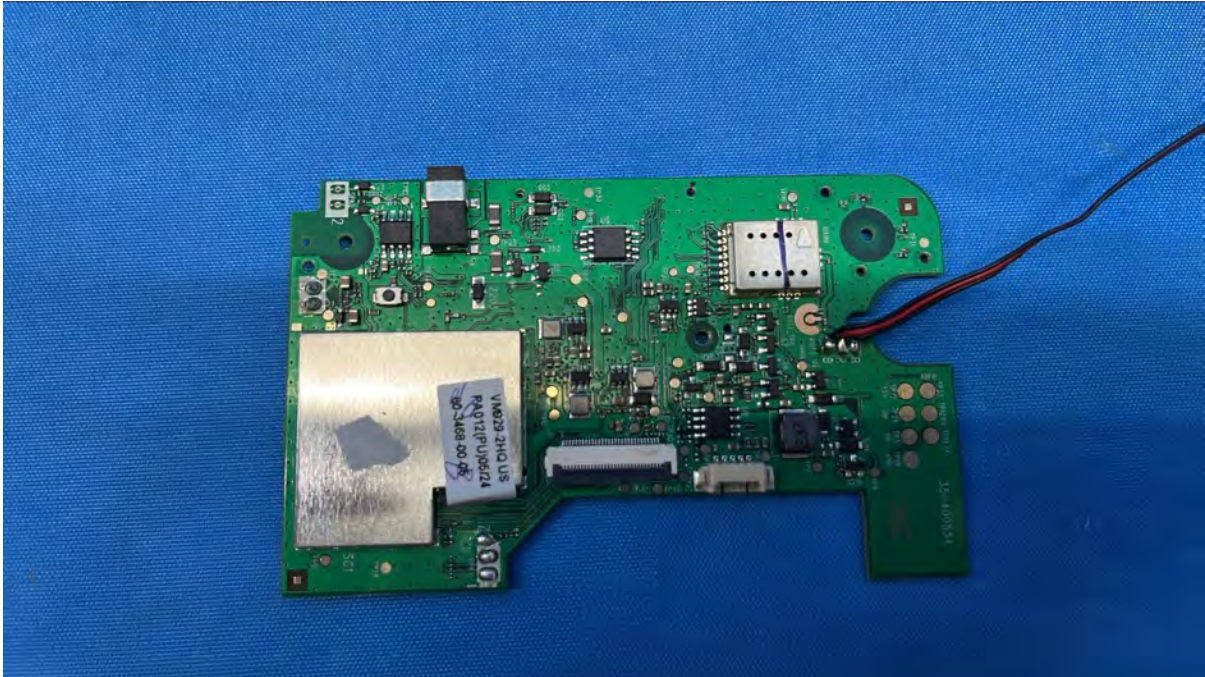

INTERTEK TESTING SERVICES

Equipment Photographs

(Internal)

FCC ID: EW780-3467-01

IC: 1135B-80346701

PMN: VM929HQ PU, VM929-2HQ PU