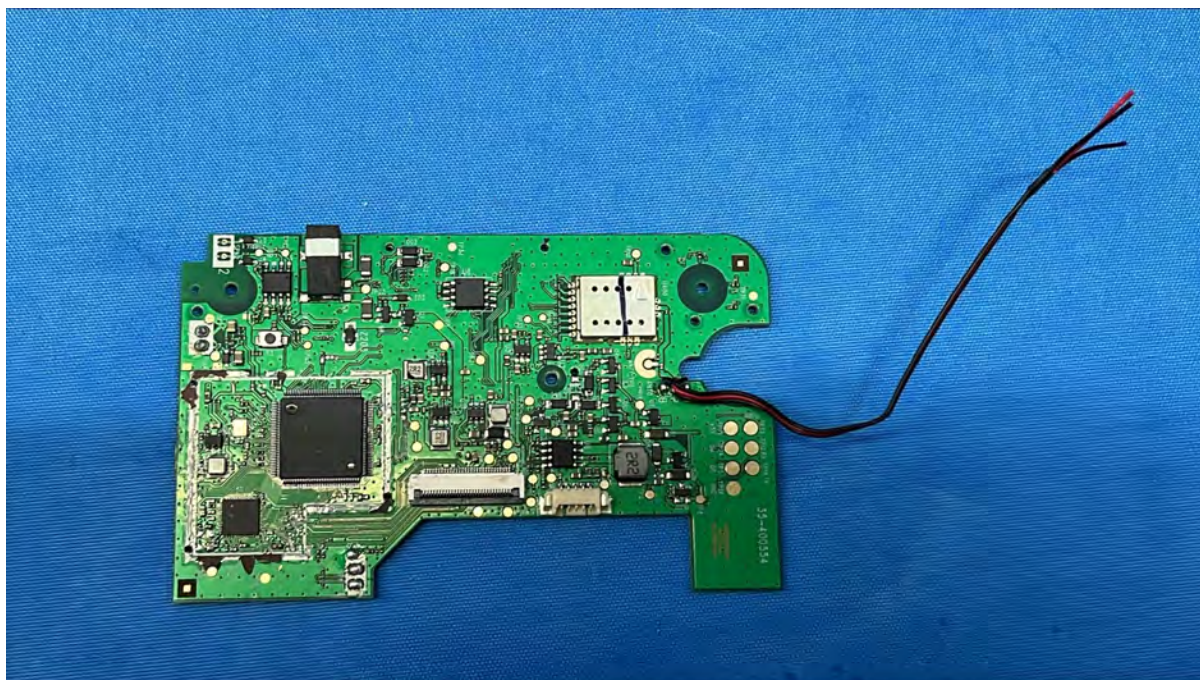

INTERTEK TESTING SERVICES

Equipment Photographs

(Internal)

FCC ID: EW780-3467-01

IC: 1135B-80346701

PMN: 928 Plus PU, 928 Plus Twin PU