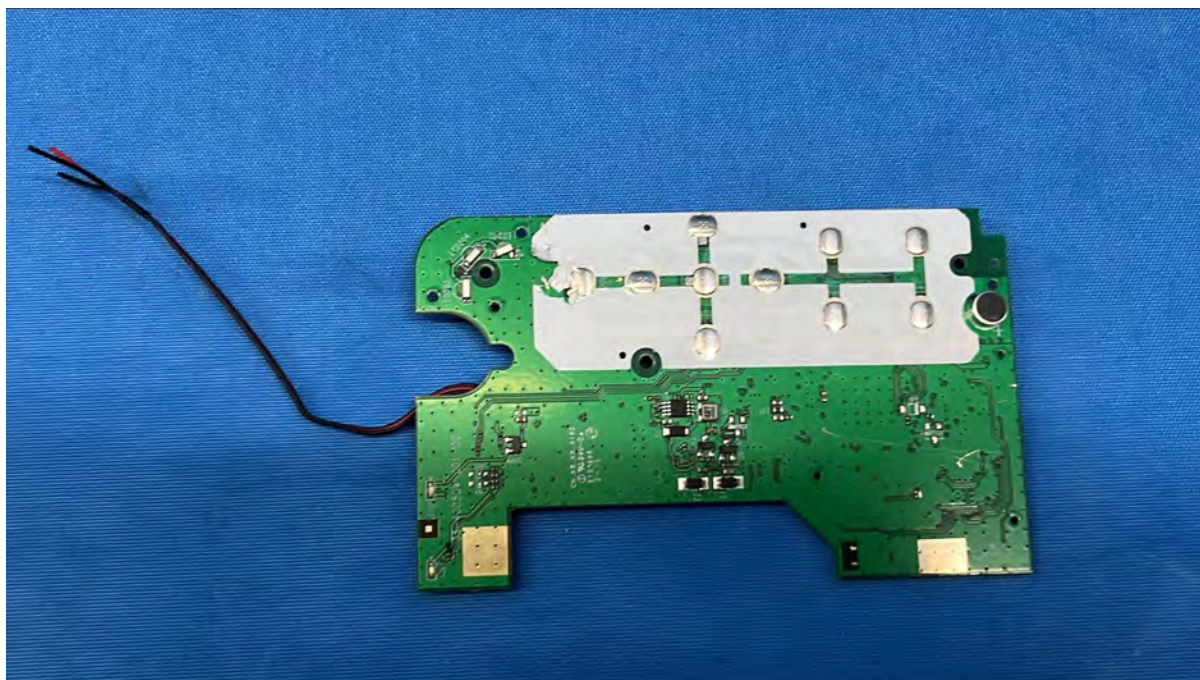

INTERTEK TESTING SERVICES

Equipment Photographs

(Internal)

FCC ID: EW780-3467-01

IC: 1135B-80346701

PMN: VM929HQ PU, VM929-2HQ PU