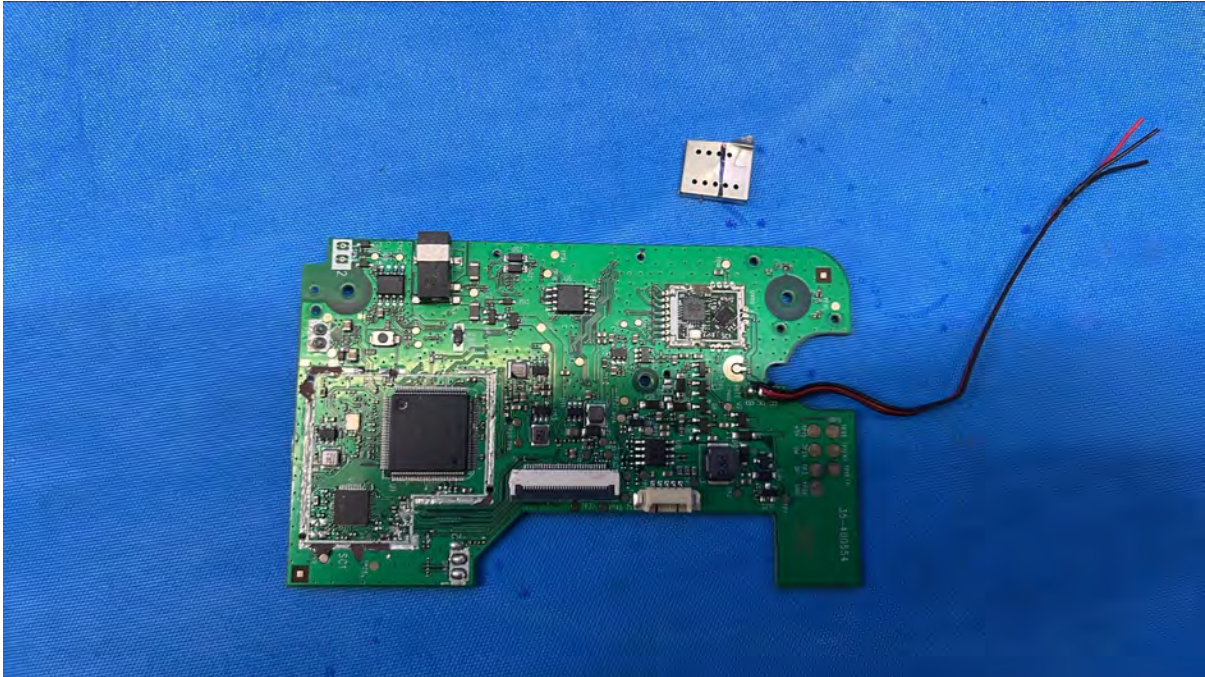

INTERTEK TESTING SERVICES

Equipment Photographs

(Internal)

FCC ID: EW780-3467-01

IC: 1135B-80346701

PMN: Advanced HQ Max PU, Advanced HQ Max Twin PU