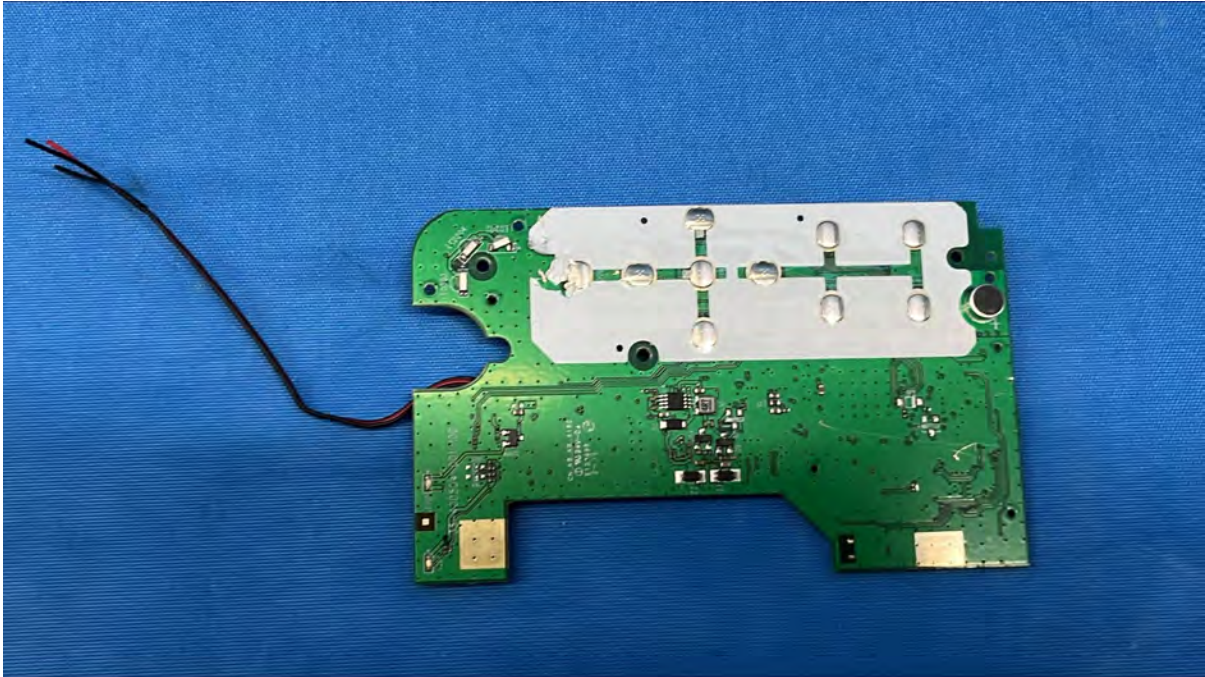

INTERTEK TESTING SERVICES

Equipment Photographs

(Internal)

FCC ID: EW780-3467-01

IC: 1135B-80346701

PMN: Advanced HQ Max PU, Advanced HQ Max Twin PU