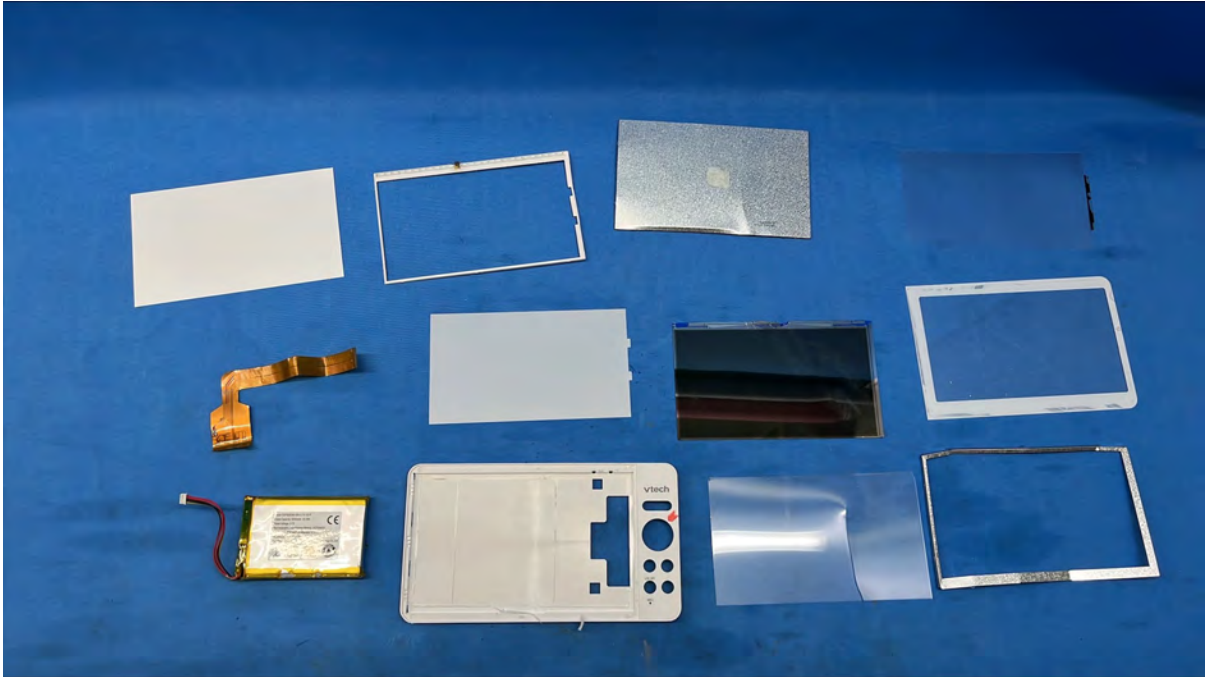

INTERTEK TESTING SERVICES

Equipment Photographs

(Internal)

FCC ID: EW780-3467-01

IC: 1135B-80346701

PMN: 928 Plus PU, 928 Plus Twin PU