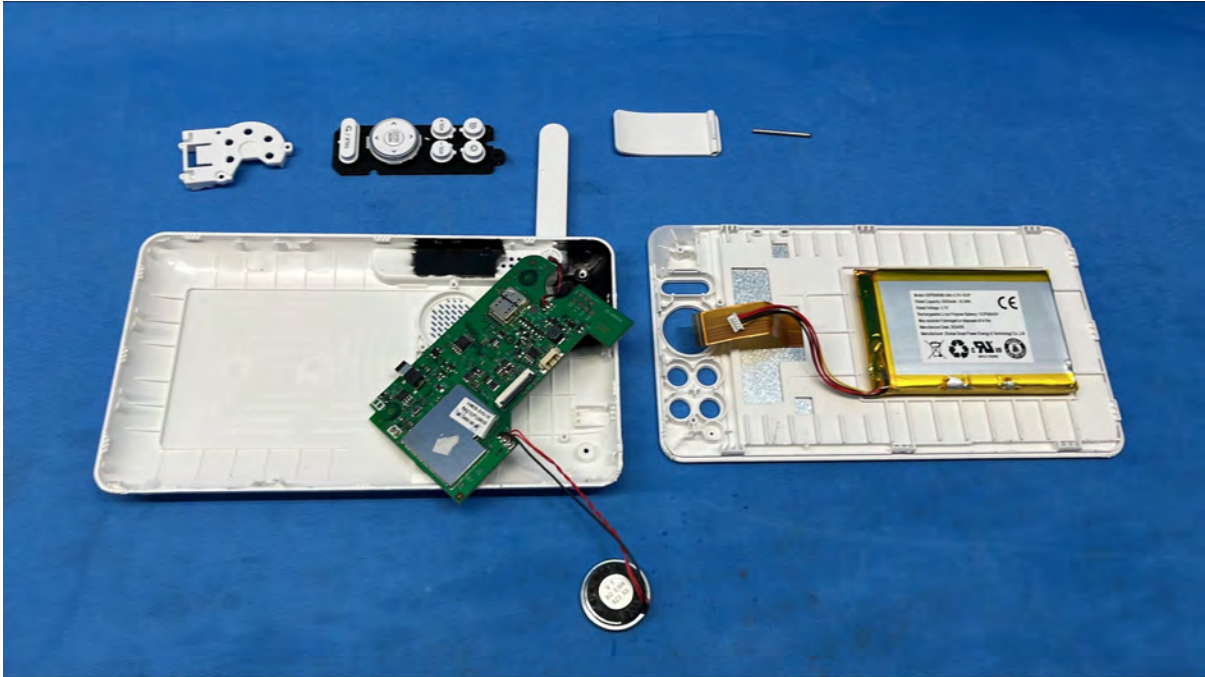

INTERTEK TESTING SERVICES

Equipment Photographs

(Internal)

FCC ID: EW780-3467-01

IC: 1135B-80346701

PMN: 928 Plus PU, 928 Plus Twin PU