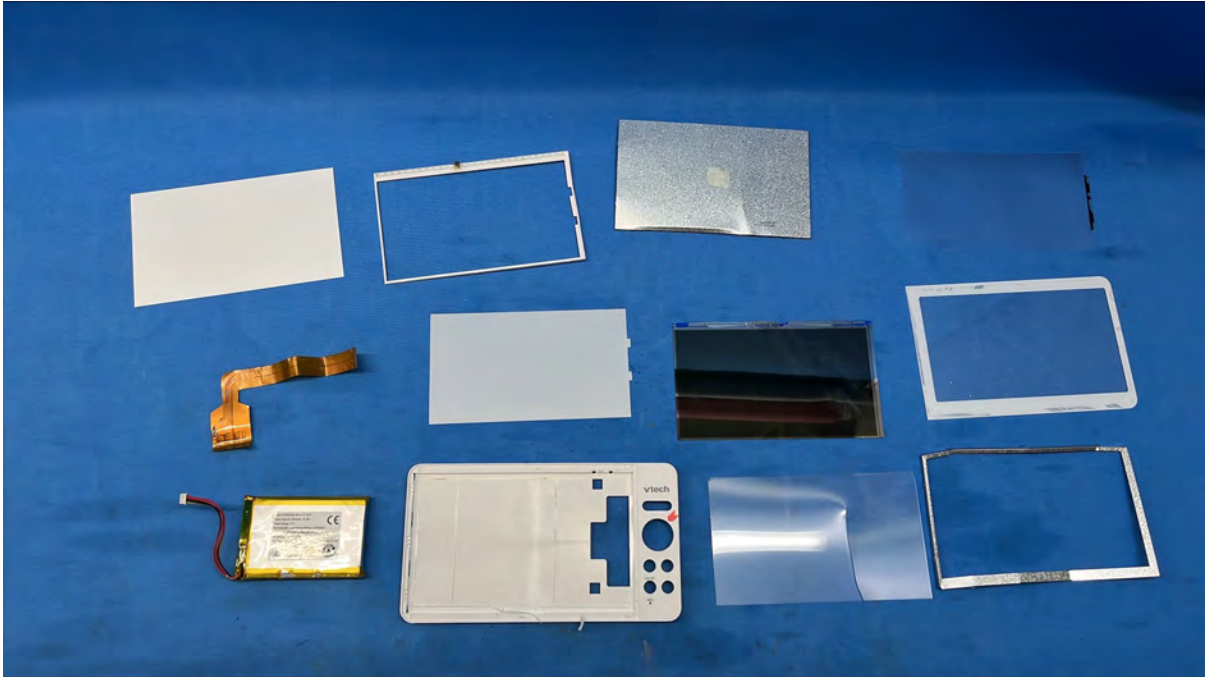

INTERTEK TESTING SERVICES

Equipment Photographs

(Internal)

FCC ID: EW780-3467-01

IC: 1135B-80346701

PMN: Advanced HQ Max PU, Advanced HQ Max Twin PU