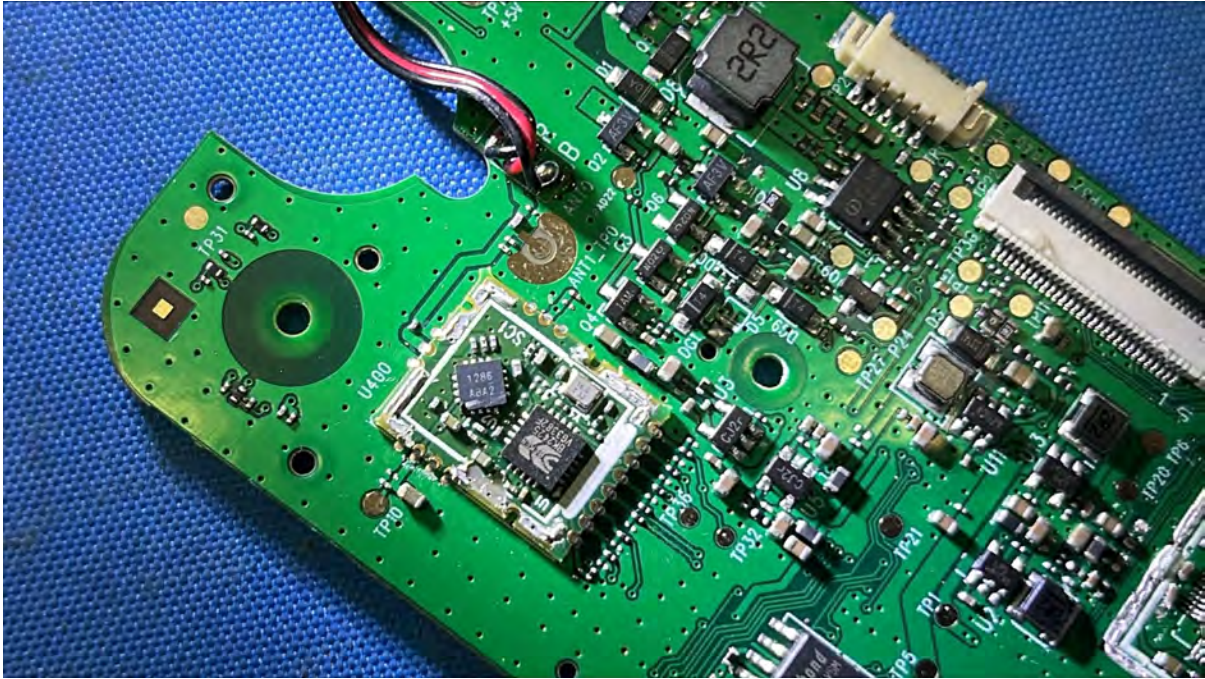

INTERTEK TESTING SERVICES

Equipment Photographs

(Internal)

FCC ID: EW780-3467-01
IC: 1135B-80346701
PMN: VM929HQ PU, VM929-2HQ PU