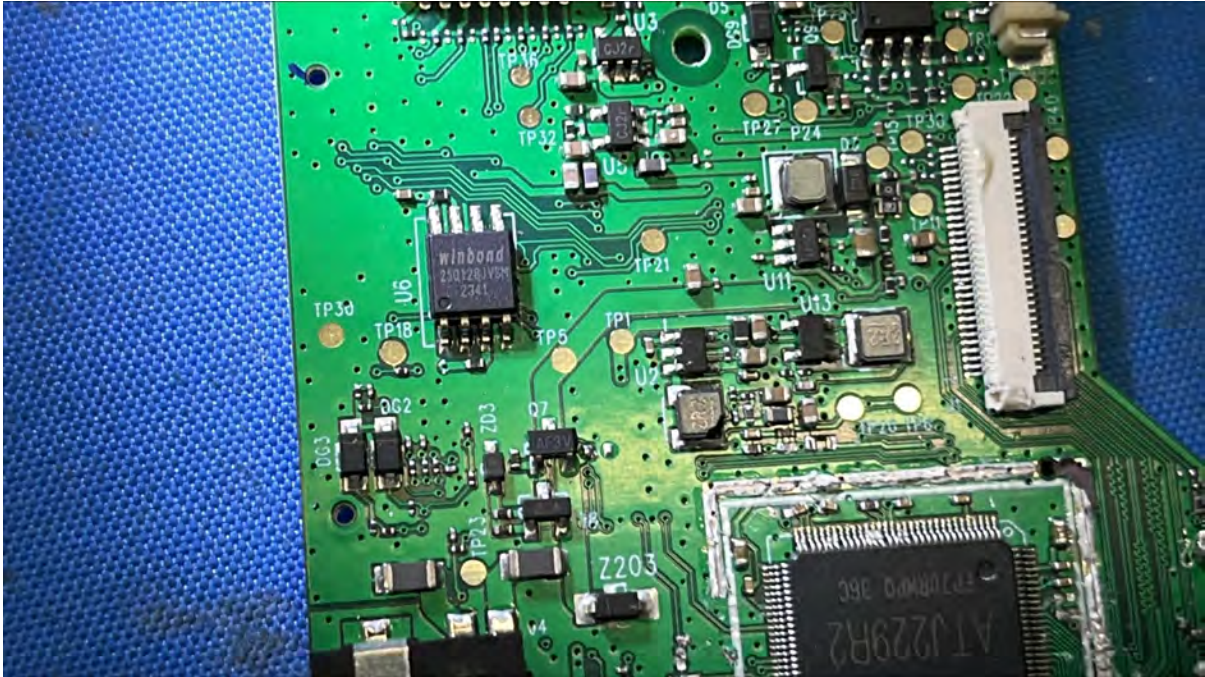

INTERTEK TESTING SERVICES

Equipment Photographs

(Internal)

FCC ID: EW780-3467-01

IC: 1135B-80346701

PMN: VM929HQ PU, VM929-2HQ PU