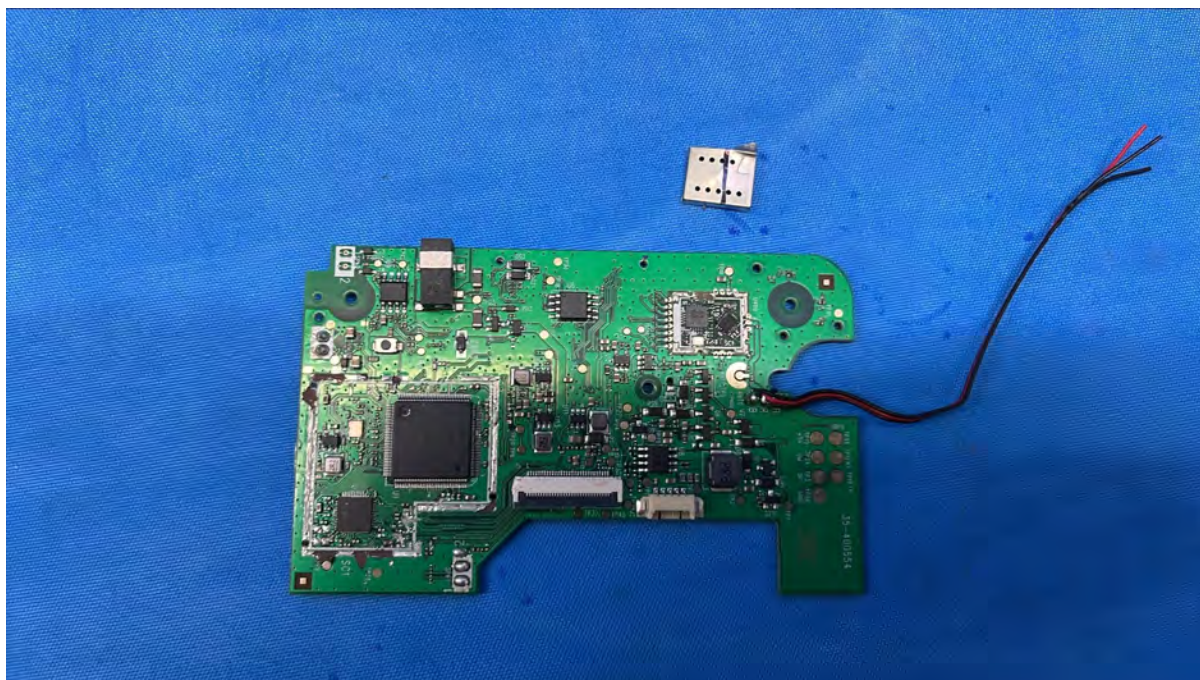

INTERTEK TESTING SERVICES

Equipment Photographs

(Internal)

FCC ID: EW780-3467-01

IC: 1135B-80346701

PMN: VM929HQ PU, VM929-2HQ PU