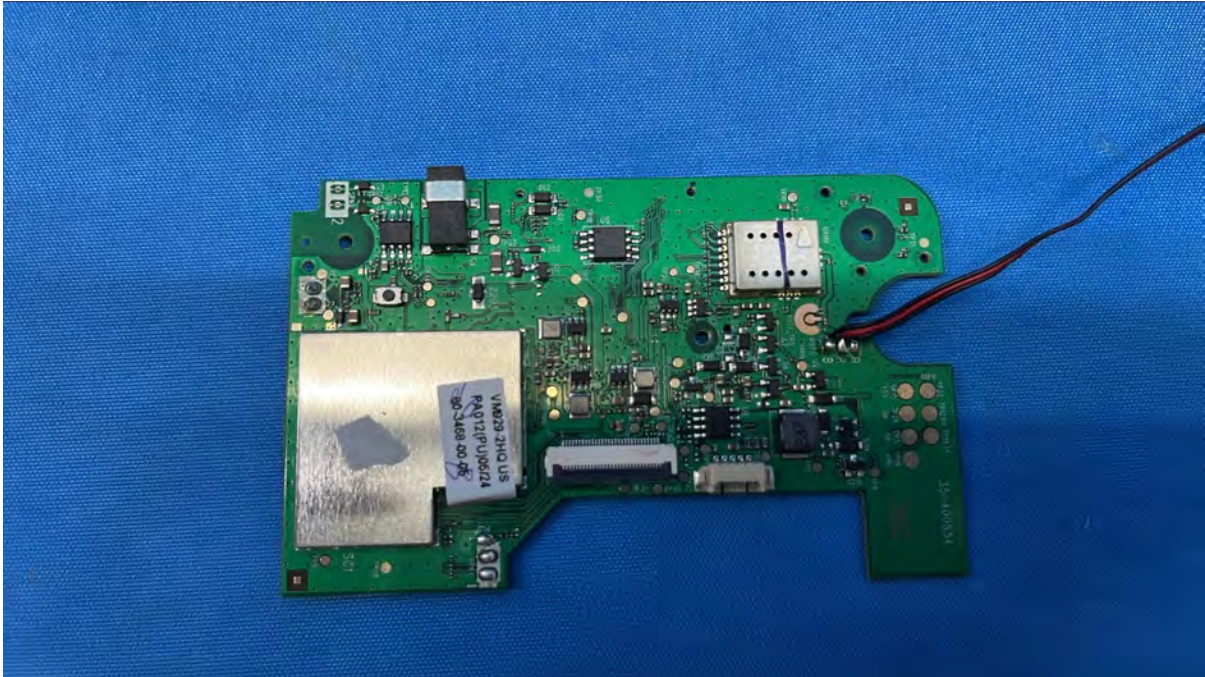

INTERTEK TESTING SERVICES

Equipment Photographs

(Internal)

FCC ID: EW780-3467-01

IC: 1135B-80346701

PMN: Advanced HQ Max PU, Advanced HQ Max Twin PU