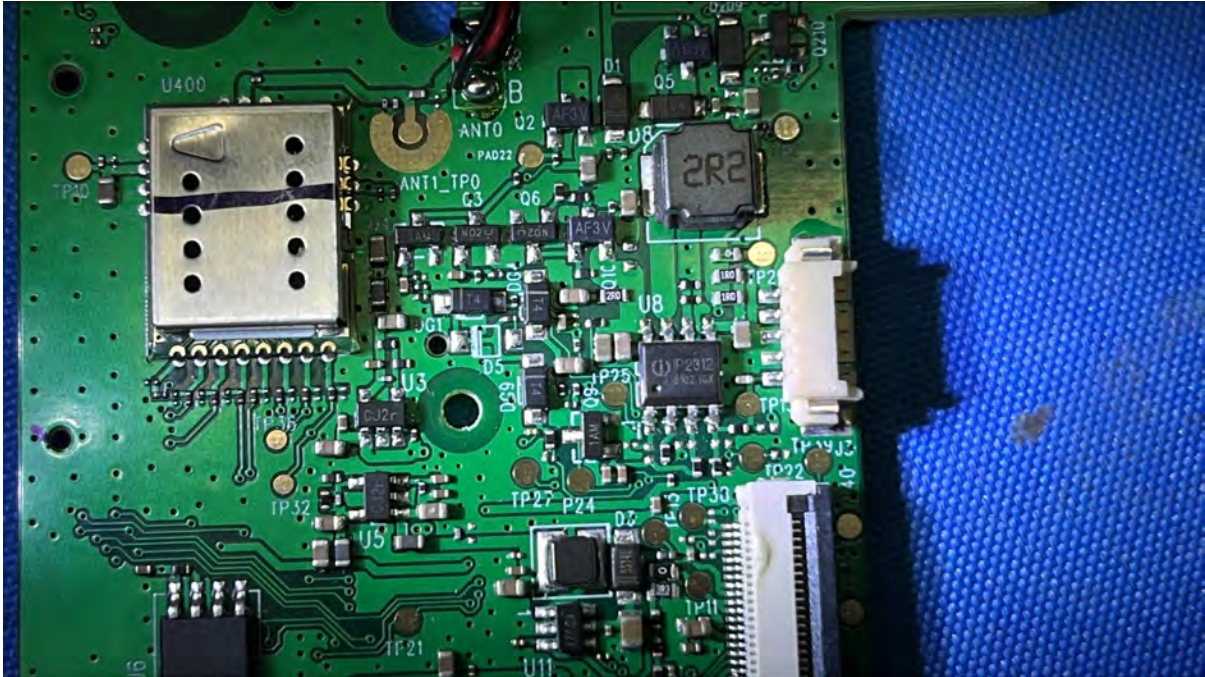

INTERTEK TESTING SERVICES

Equipment Photographs

(Internal)

FCC ID: EW780-3467-01

IC: 1135B-80346701

PMN: VM929HQ PU, VM929-2HQ PU