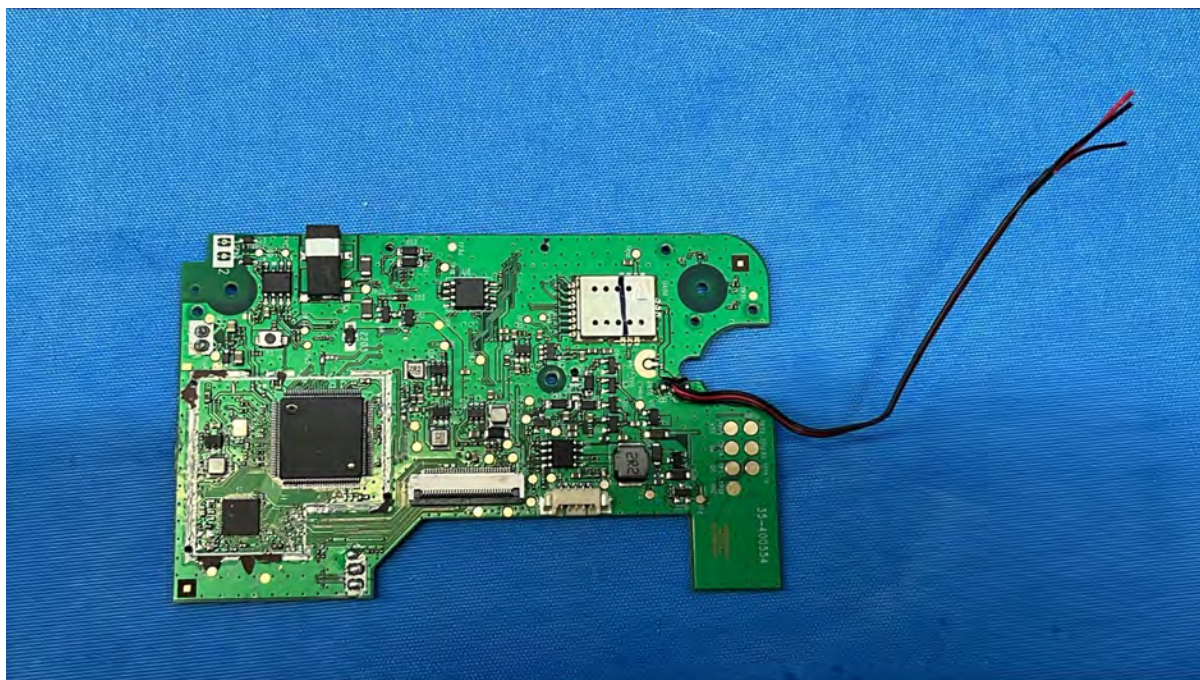

INTERTEK TESTING SERVICES

Equipment Photographs

(Internal)

FCC ID: EW780-3467-01

IC: 1135B-80346701

PMN: VM929HQ PU, VM929-2HQ PU