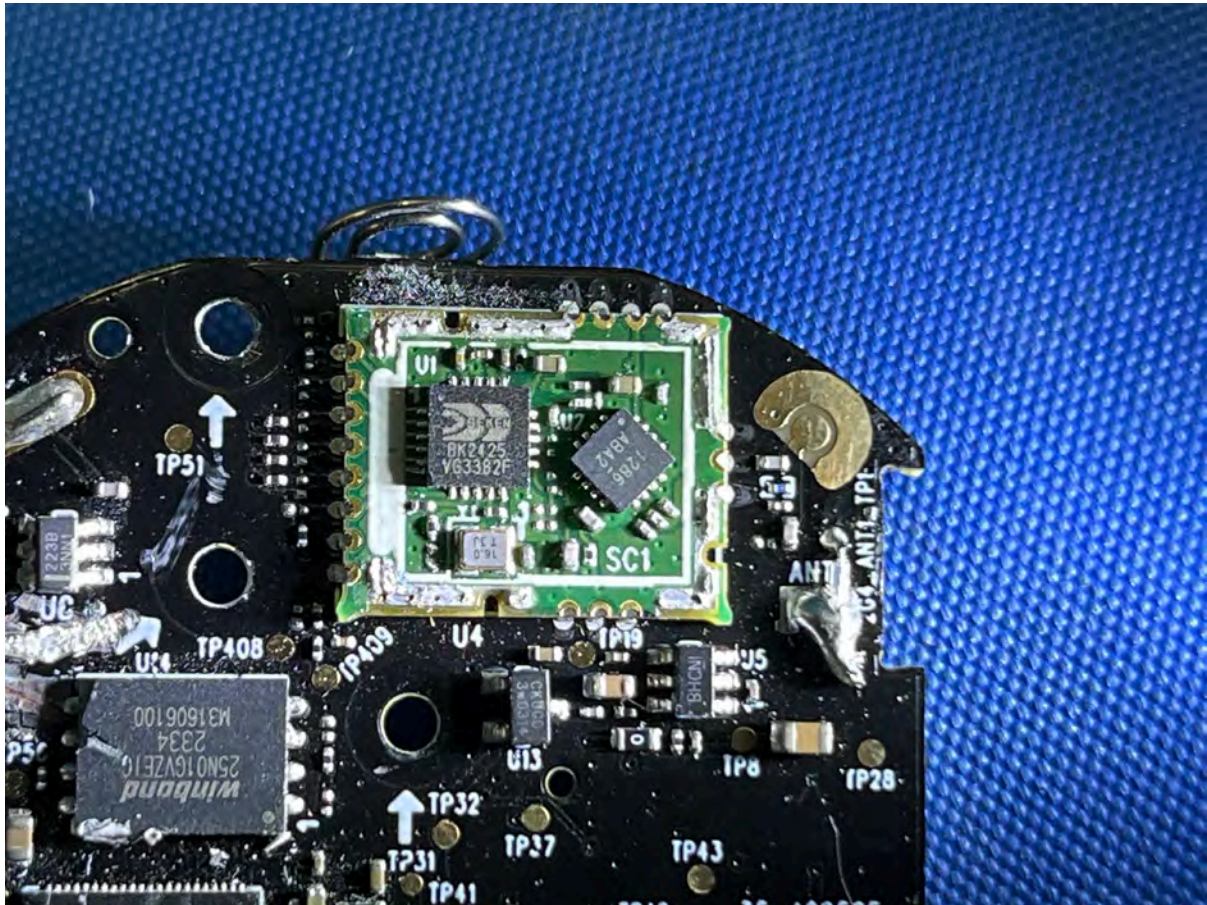

INTERTEK TESTING SERVICES

Equipment Photographs

(Internal)

FCC ID: EW780-3467-00

IC: 1135B-80346700

PMN: Advanced HQ Max BU, Advanced HQ Max Twin BU