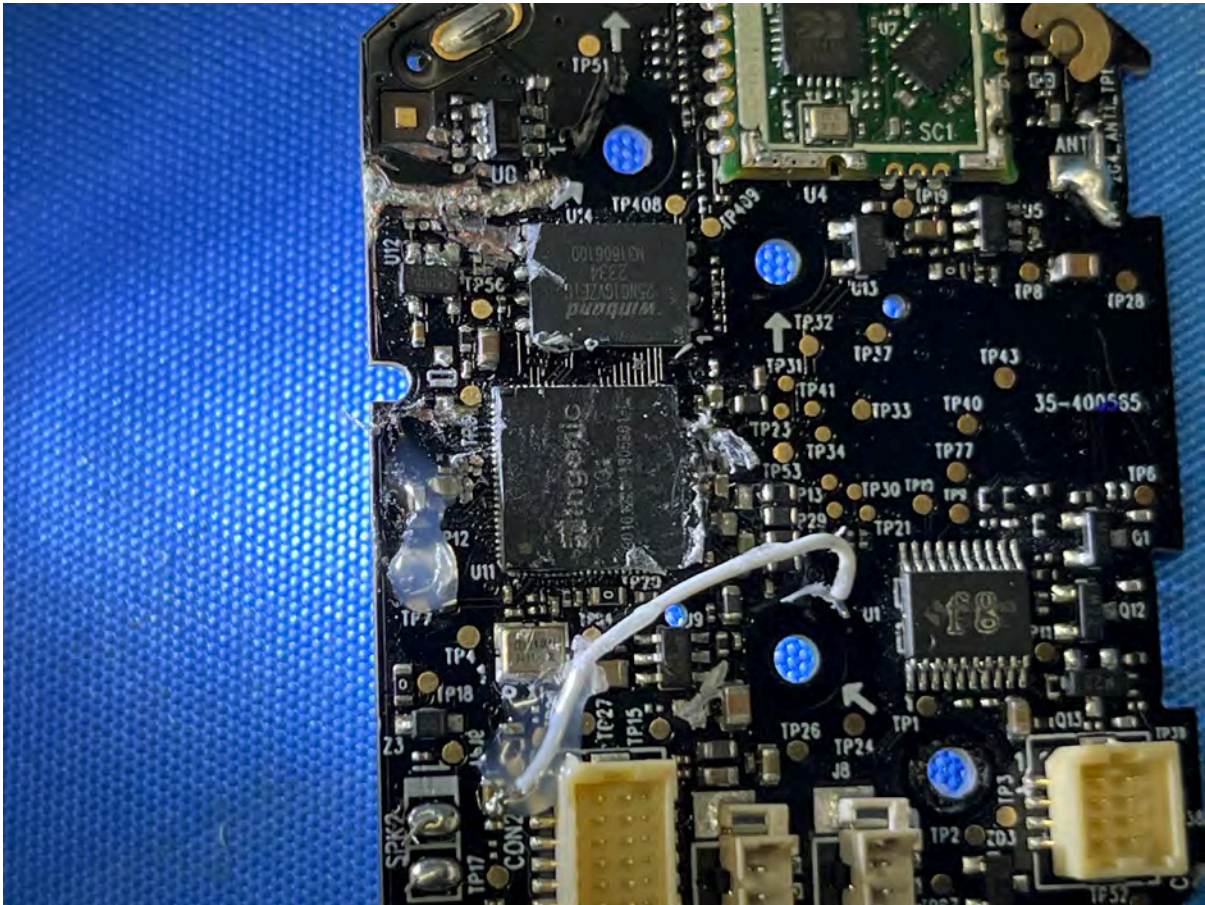

Equipment Photographs

(Internal)

FCC ID: EW780-3467-00

IC: 1135B-80346700

PMN: Advanced HQ Max BU, Advanced HQ Max Twin BU

INTERTEK TESTING SERVICES

Equipment Photographs

(Internal)