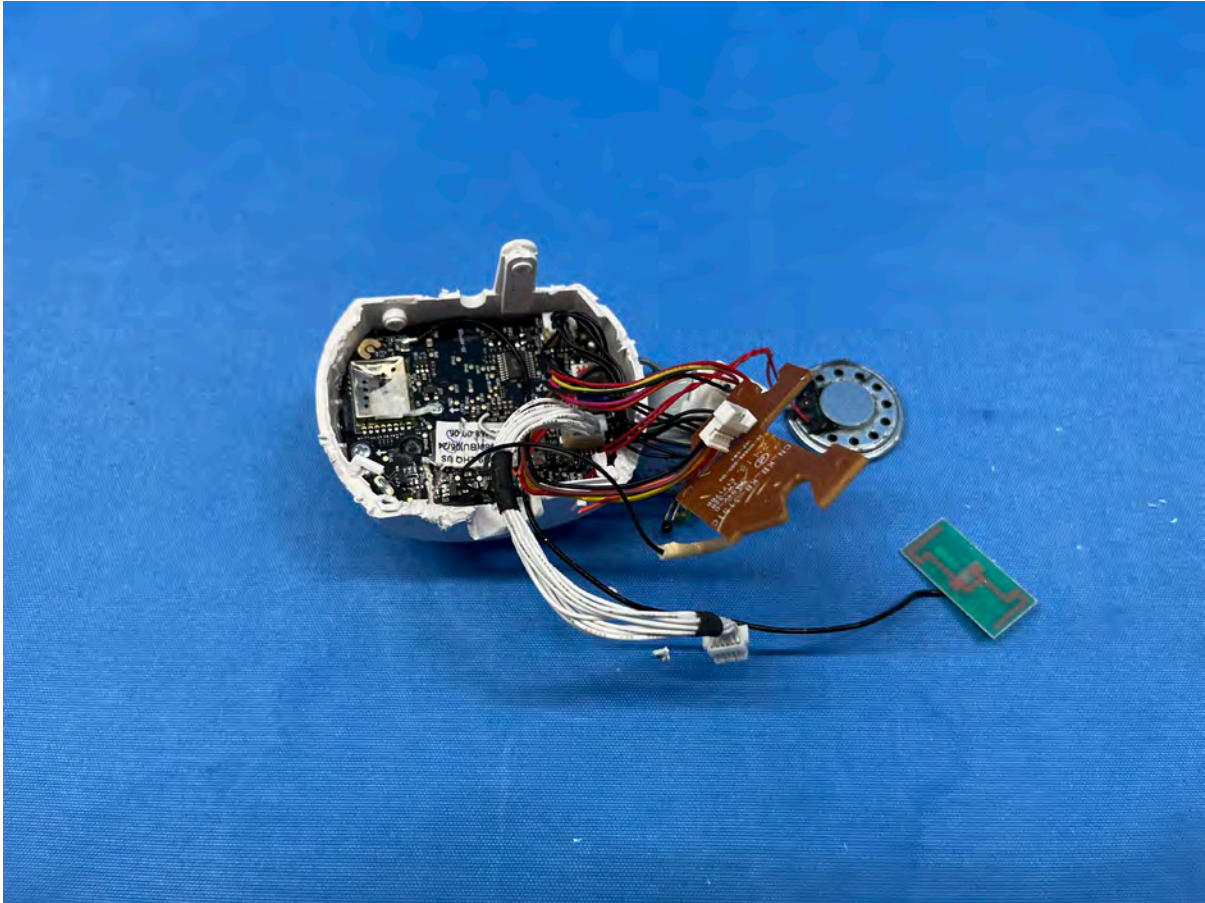

INTERTEK TESTING SERVICES

Equipment Photographs

(Internal)

FCC ID: EW780-3467-00

IC: 1135B-80346700

PMN: Advanced HQ Max BU, Advanced HQ Max Twin BU