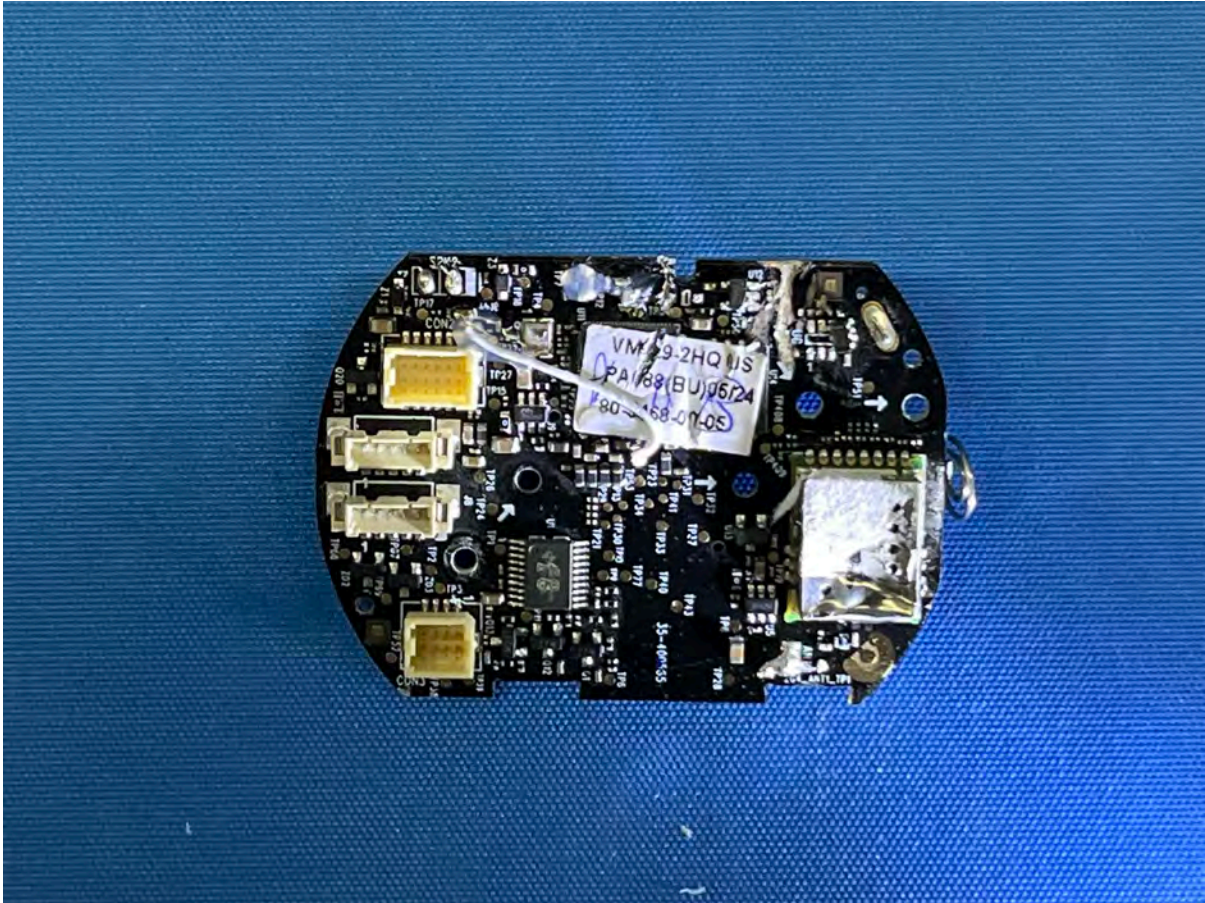

FCC ID: EW780-3467-00

IC: 1135B-80346700

PMN: Advanced HQ Max BU, Advanced HQ Max Twin BU

INTERTEK TESTING SERVICES

Equipment Photographs

(Internal)

FCC ID: EW780-3467-00

IC: 1135B-80346700