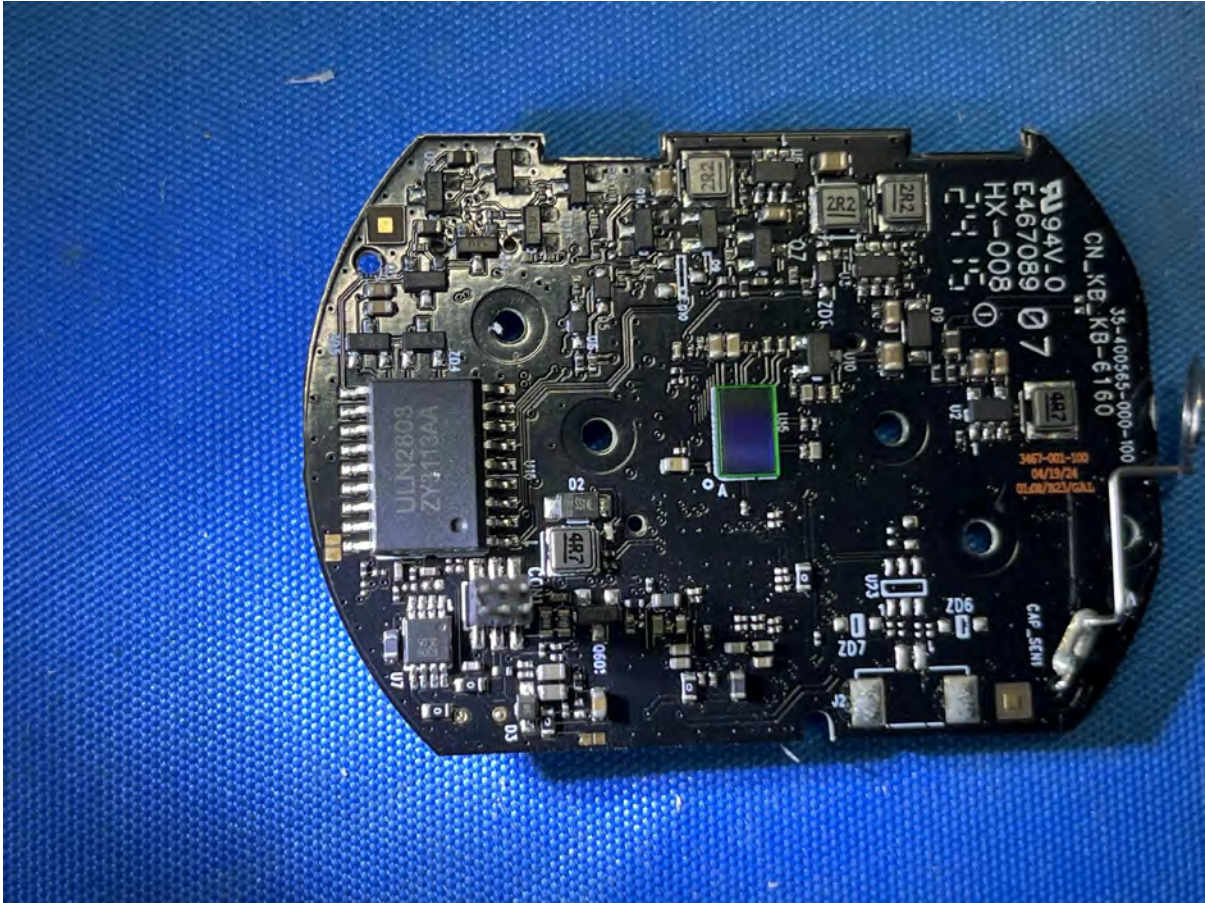

FCC ID: EW780-3467-00

IC: 1135B-80346700

PMN: Advanced HQ Max BU, Advanced HQ Max Twin BU

INTERTEK TESTING SERVICES

Equipment Photographs

(Internal)

FCC ID: EW780-3467-00

IC: 1135B-80346700