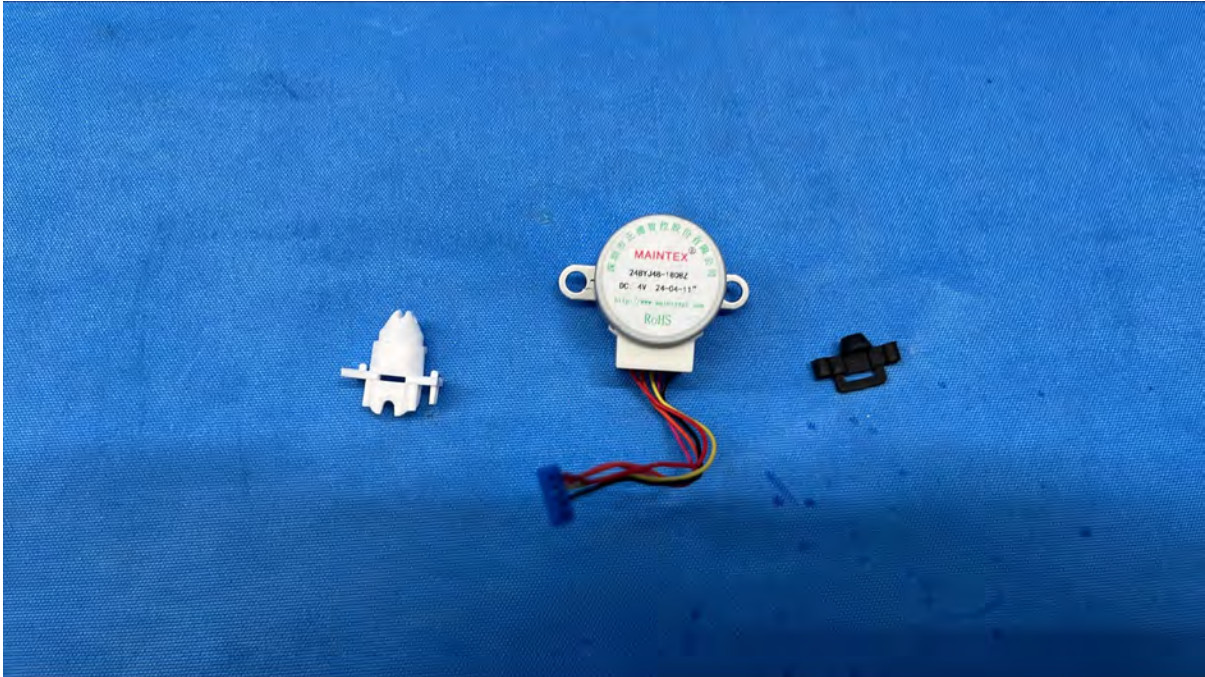

FCC ID: EW780-3467-00

IC: 1135B-80346700

PMN: Advanced HQ Max BU, Advanced HQ Max Twin BU

INTERTEK TESTING SERVICES

Equipment Photographs

(Internal)

FCC ID: EW780-3467-00

IC: 1135B-80346700