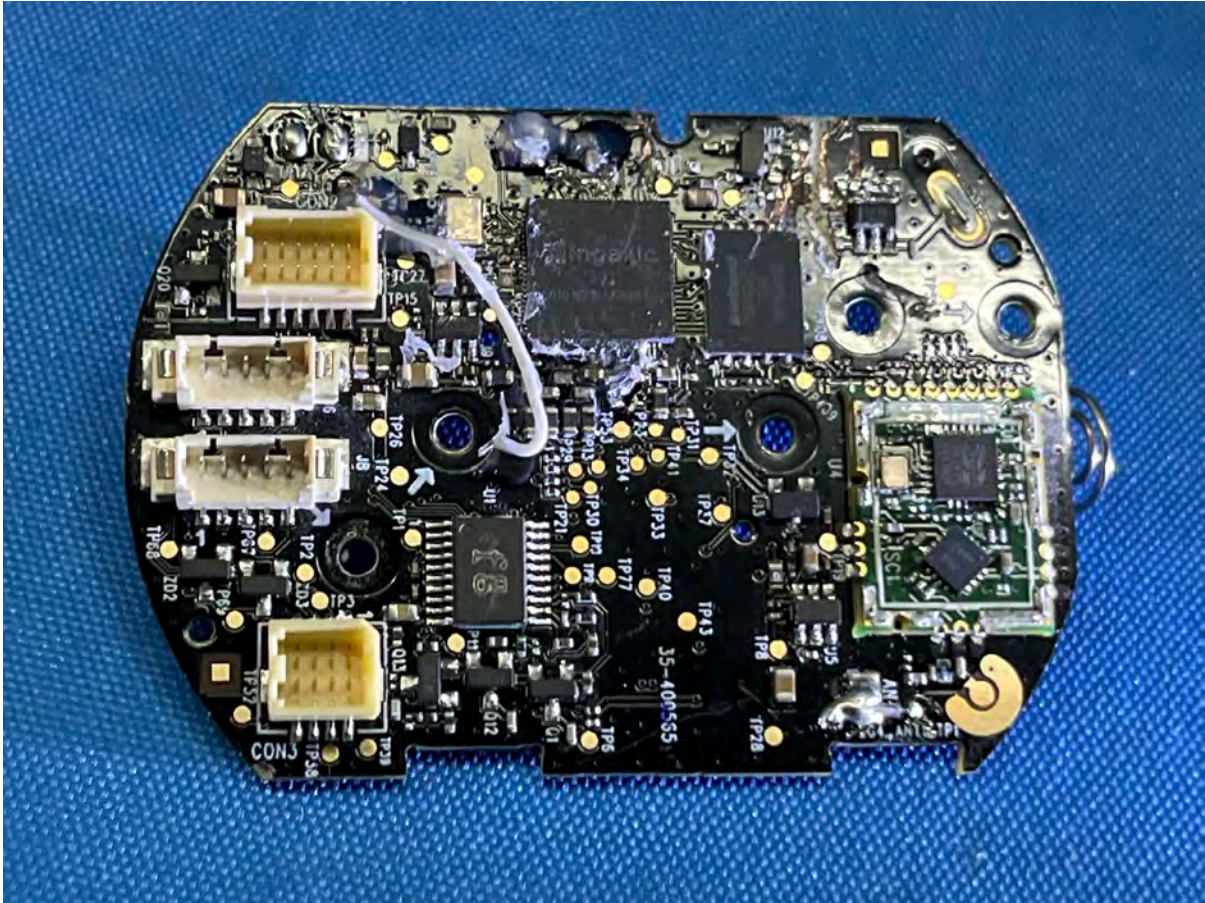

FCC ID: EW780-3467-00

IC: 1135B-80346700

PMN: 928 Plus BU, 928 Plus Twin BU

INTERTEK TESTING SERVICES

Equipment Photographs

(Internal)

FCC ID: EW780-3467-00

IC: 1135B-80346700

PMN: 928 Plus BU, 928 Plus Twin BU

INTERTEK TESTING SERVICES

Equipment Photographs

(Internal)

FCC ID: EW780-3467-00

IC: 1135B-80346700

PMN: 928 Plus BU, 928 Plus Twin BU

INTERTEK TESTING SERVICES

Equipment Photographs

(Internal)

FCC ID: EW780-3467-00

IC: 1135B-80346700

PMN: 928 Plus BU, 928 Plus Twin BU

INTERTEK TESTING SERVICES

Equipment Photographs

(Internal)