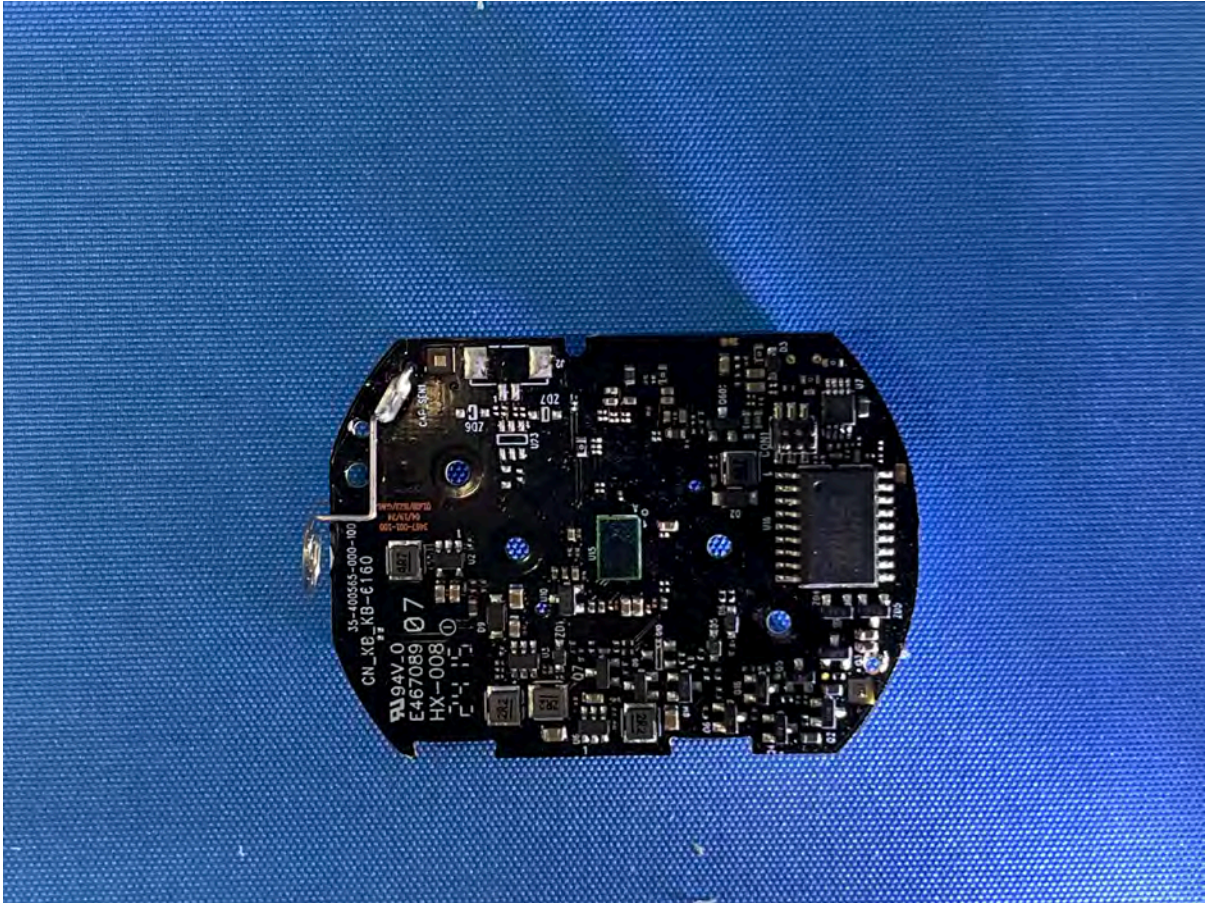

INTERTEK TESTING SERVICES

Equipment Photographs

(Internal)

FCC ID: EW780-3467-00

IC: 1135B-80346700

PMN: VM929HQ BU, VM929-2HQ BU