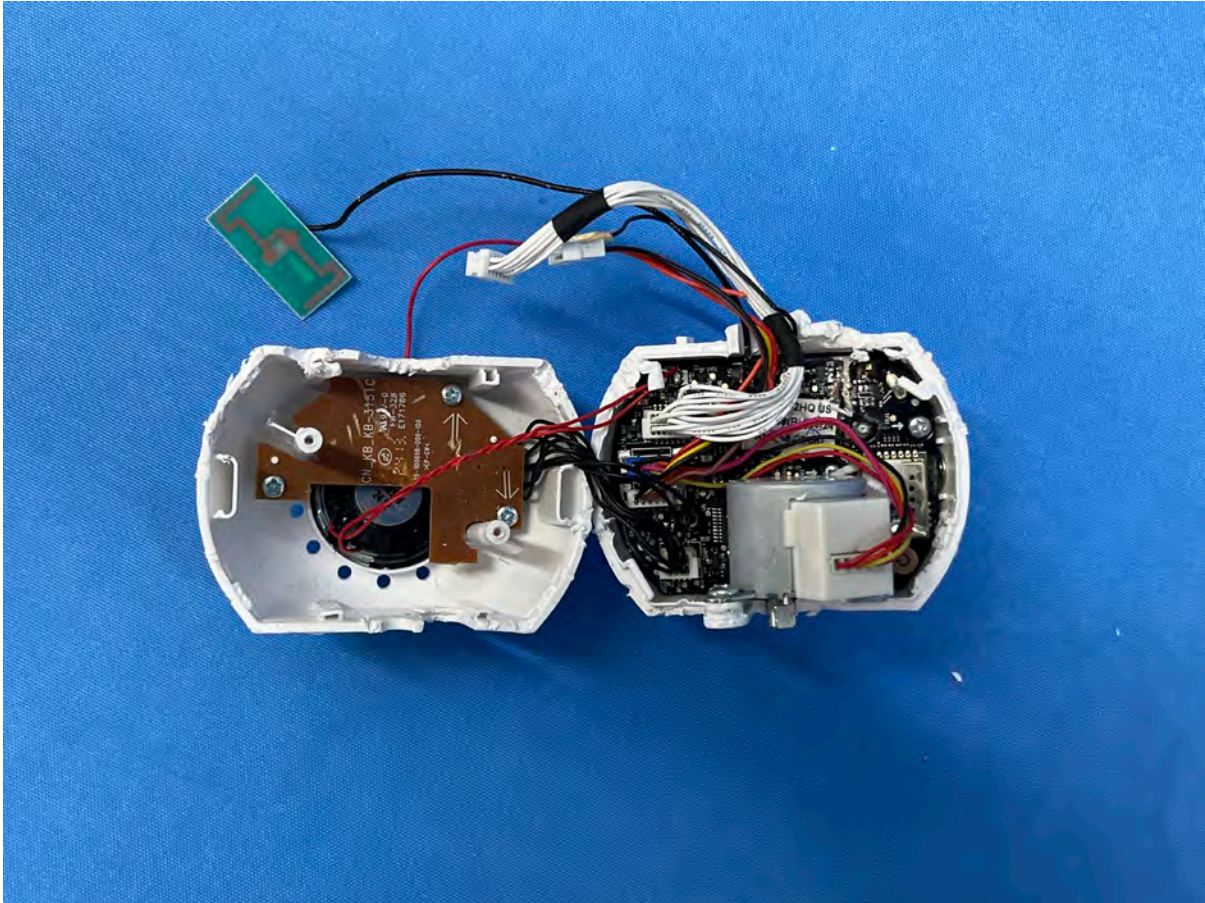

INTERTEK TESTING SERVICES

Equipment Photographs

(Internal)

FCC ID: EW780-3467-00

IC: 1135B-80346700

PMN: 928 Plus BU, 928 Plus Twin BU