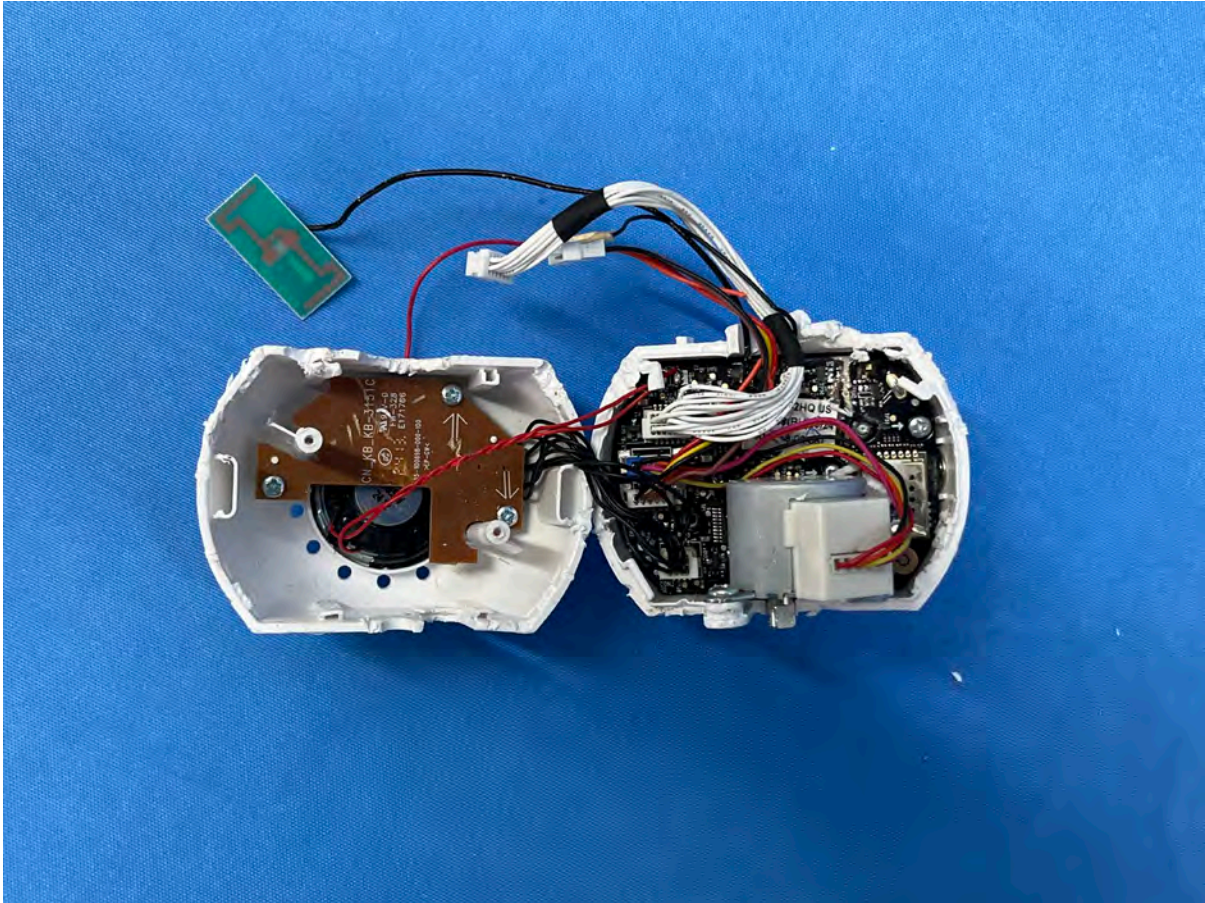

INTERTEK TESTING SERVICES

Equipment Photographs

(Internal)

FCC ID: EW780-3467-00

IC: 1135B-80346700

PMN: Advanced HQ Max BU, Advanced HQ Max Twin BU