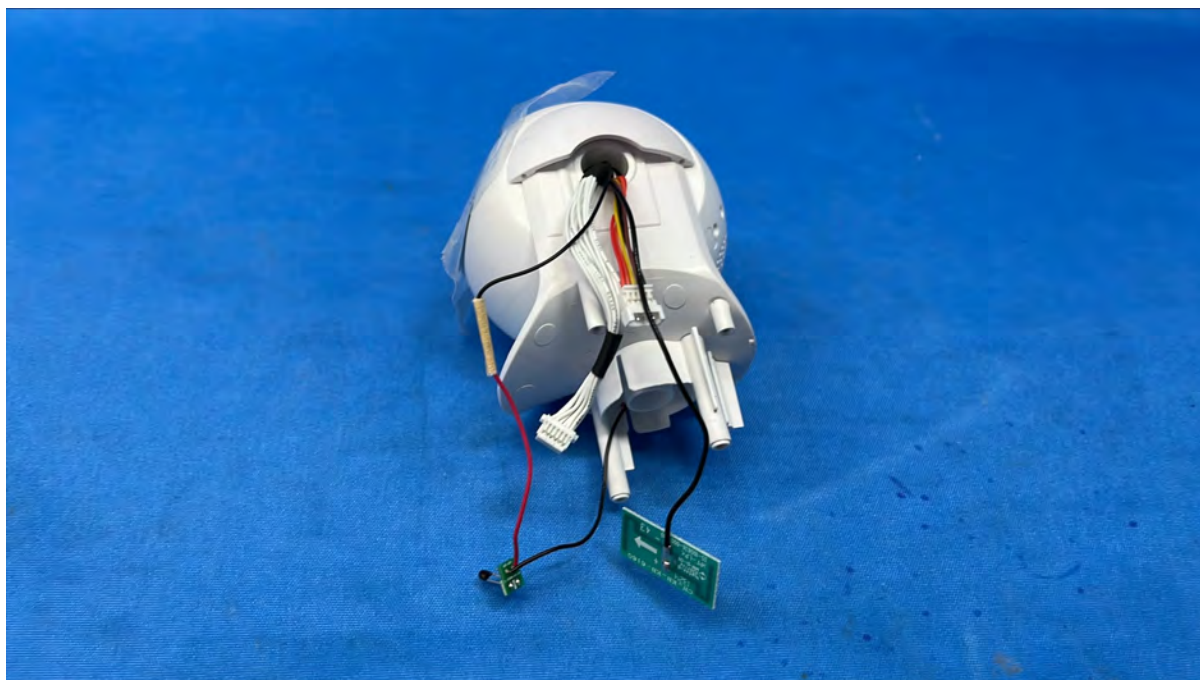

(Internal)

FCC ID: EW780-3467-00

IC: 1135B-80346700

PMN: VM929HQ BU, VM929-2HQ BU

INTERTEK TESTING SERVICES

Equipment Photographs

(Internal)

FCC ID: EW780-3467-00