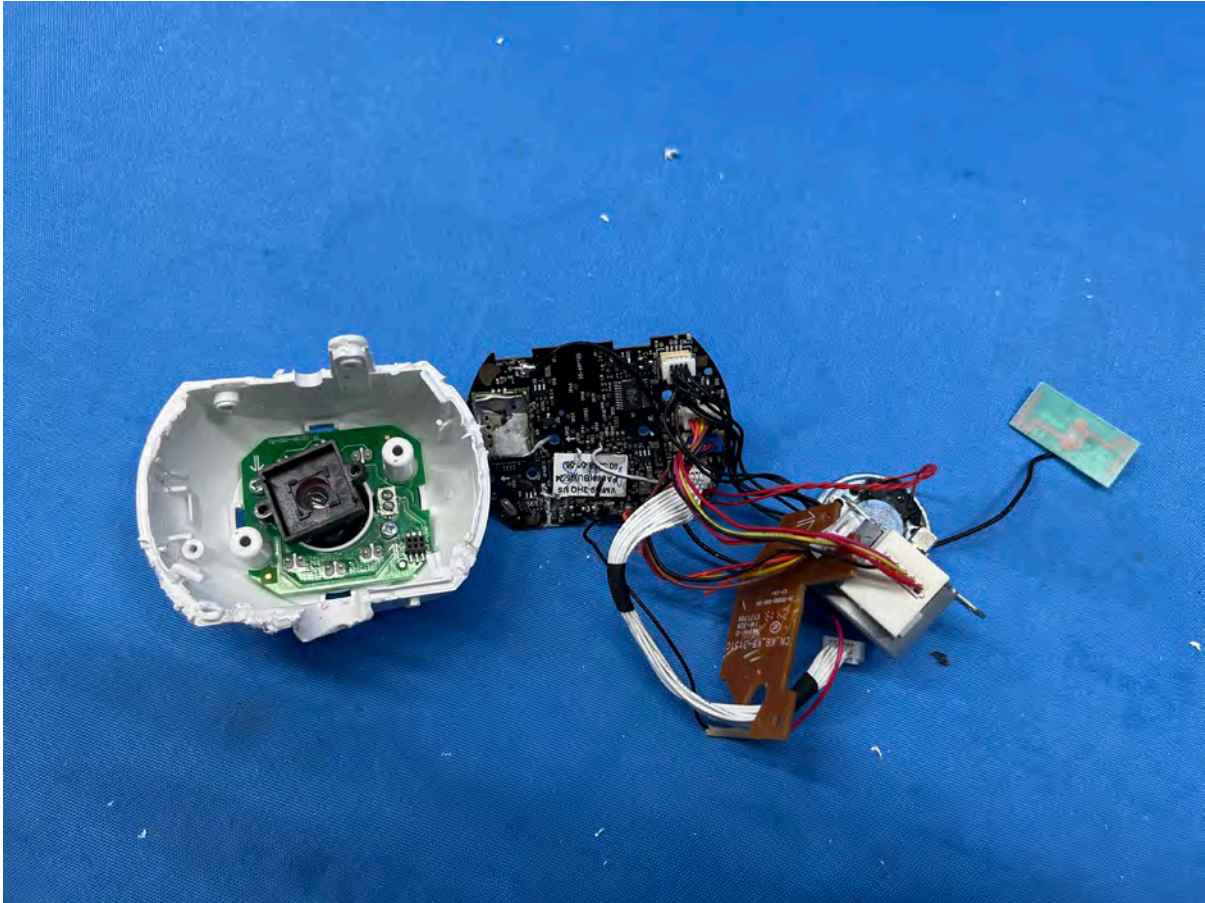

IC: 1135B-80346700

PMN: VM929HQ BU, VM929-2HQ BU

INTERTEK TESTING SERVICES

Equipment Photographs

(Internal)

FCC ID: EW780-3467-00
IC: 1135B-80346700
PMN: VM929HQ BU, VM929-2HQ BU

INTERTEK TESTING SERVICES

Equipment Photographs