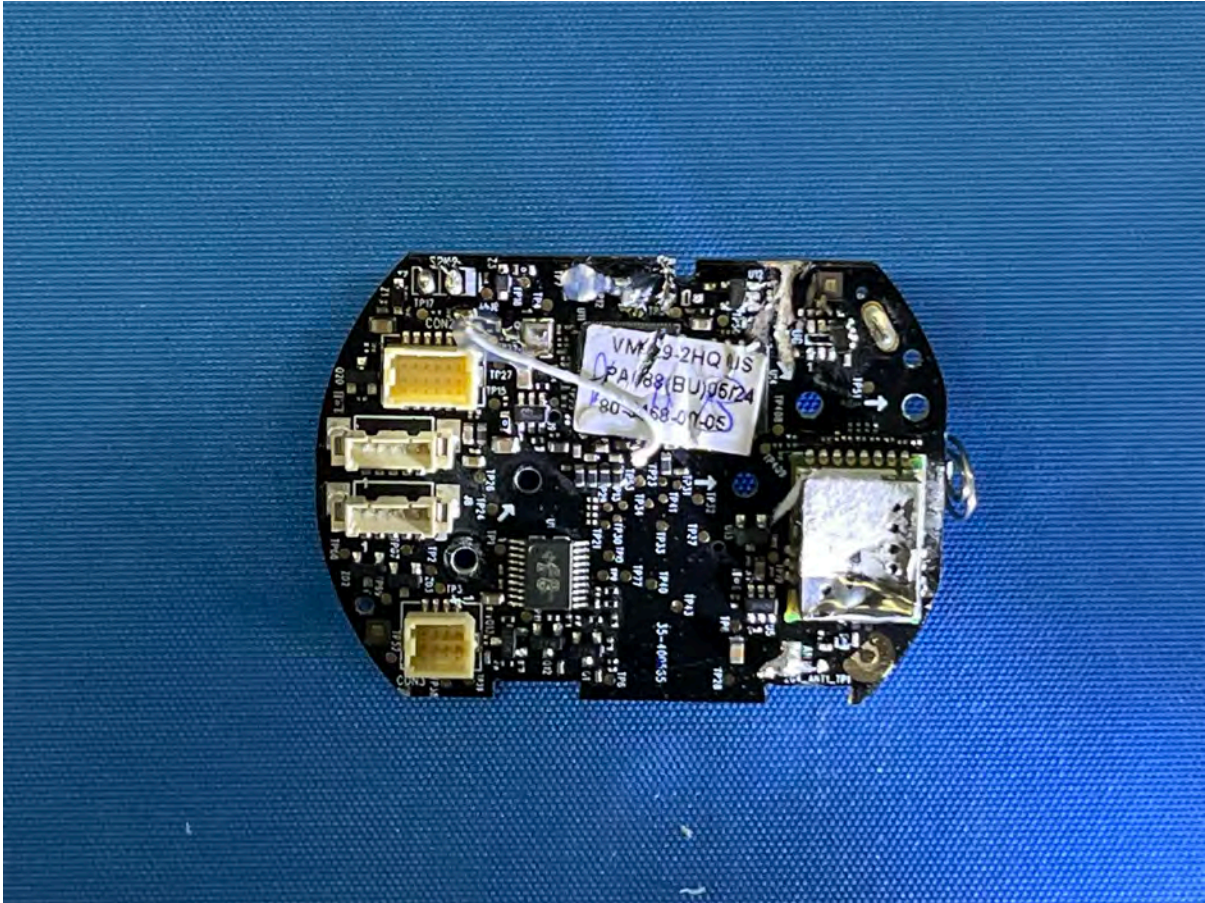

INTERTEK TESTING SERVICES

Equipment Photographs

(Internal)

FCC ID: EW780-3467-00
IC: 1135B-80346700
PMN: VM929HQ BU, VM929-2HQ BU

INTERTEK TESTING SERVICES

Equipment Photographs

(Internal)

FCC ID: EW780-3467-00

IC: 1135B-80346700

PMN: VM929HQ BU, VM929-2HQ BU

INTERTEK TESTING SERVICES

Equipment Photographs

(Internal)

FCC ID: EW780-3467-00

IC: 1135B-80346700

PMN: VM929HQ BU, VM929-2HQ BU