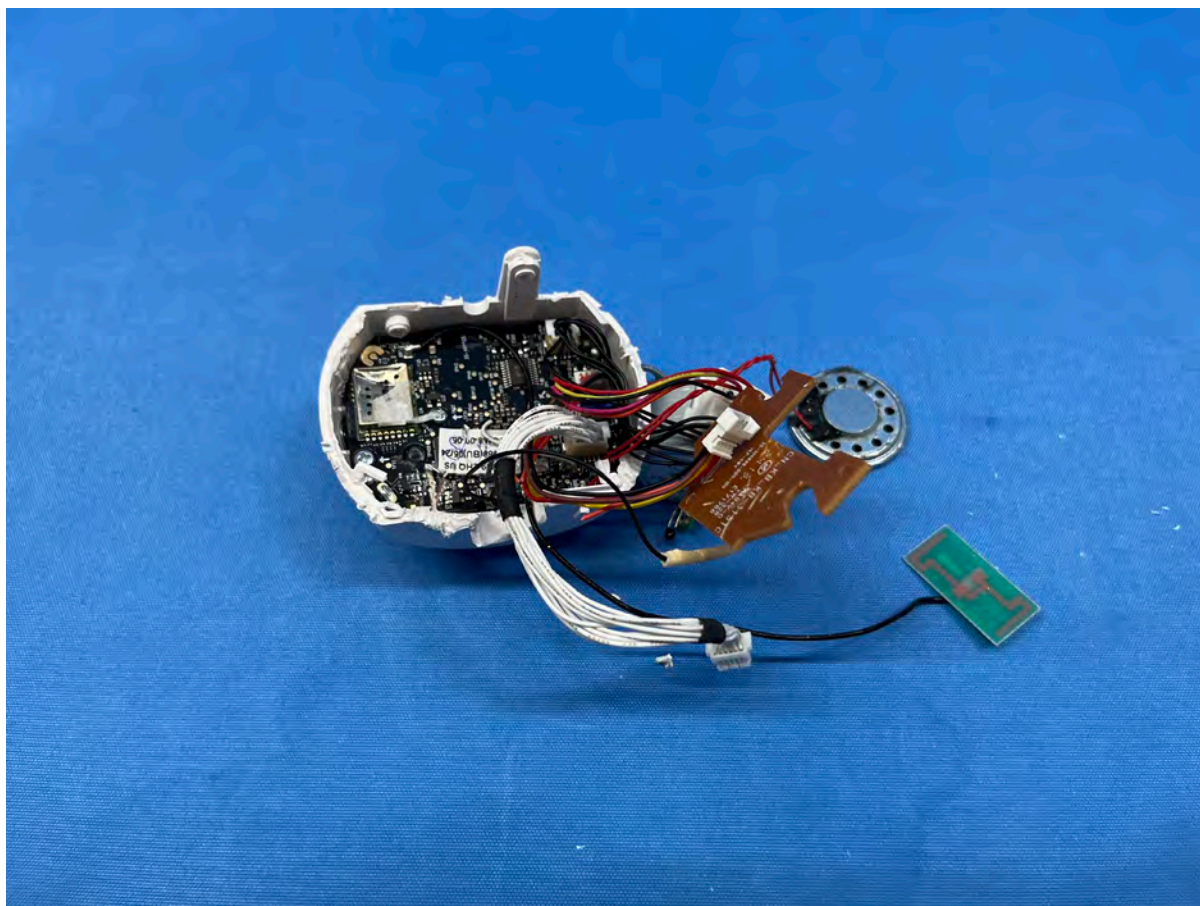

INTERTEK TESTING SERVICES

Equipment Photographs

(Internal)

FCC ID: EW780-3467-00

IC: 1135B-80346700

PMN: 928 Plus BU, 928 Plus Twin BU