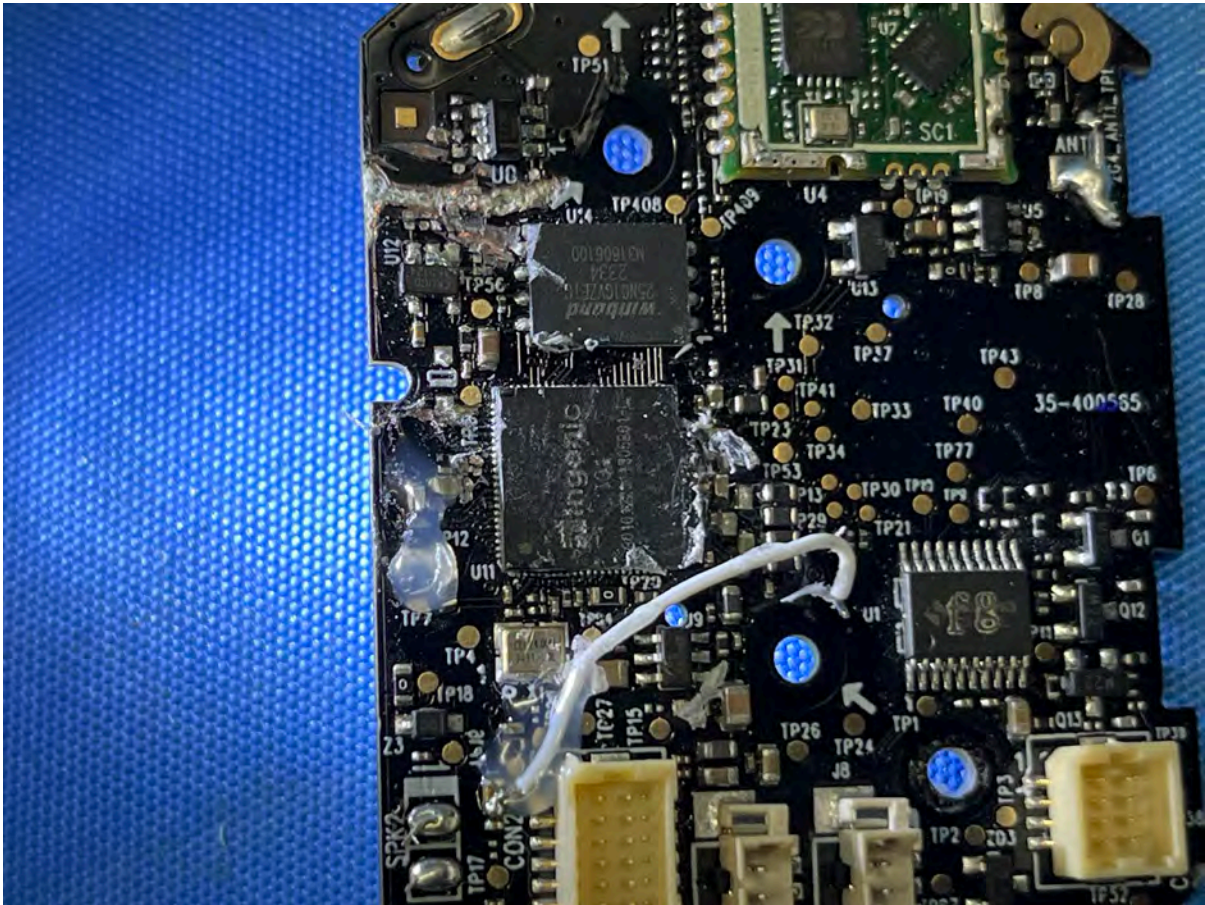

FCC ID: EW780-3467-00

IC: 1135B-80346700

PMN: 928 Plus BU, 928 Plus Twin BU

INTERTEK TESTING SERVICES

Equipment Photographs

(Internal)

FCC ID: EW780-3467-00

IC: 1135B-80346700

PMN: 928 Plus BU, 928 Plus Twin BU

INTERTEK TESTING SERVICES

Equipment Photographs

(Internal)

FCC ID: EW780-3467-00

IC: 1135B-80346700

PMN: 928 Plus BU, 928 Plus Twin BU

INTERTEK TESTING SERVICES