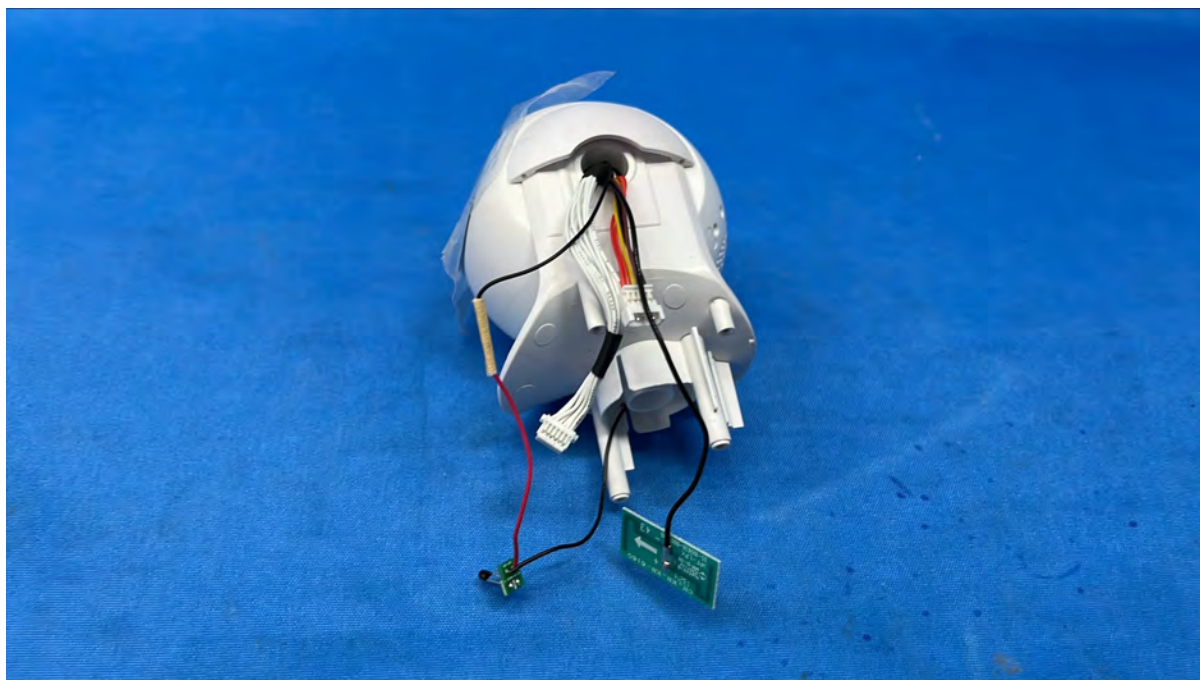

INTERTEK TESTING SERVICES

Equipment Photographs

(Internal)

FCC ID: EW780-3467-00

IC: 1135B-80346700

PMN: Advanced HQ Max BU, Advanced HQ Max Twin BU