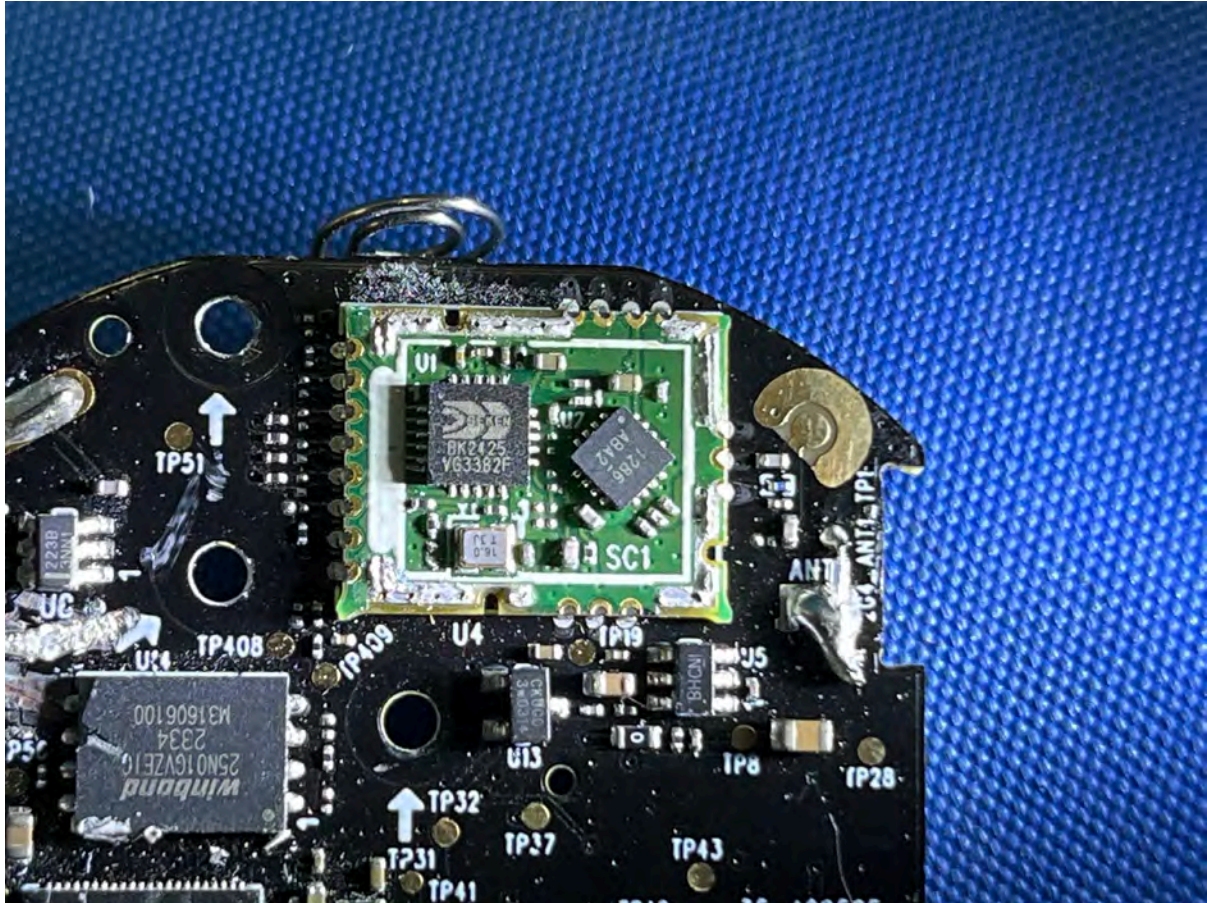

INTERTEK TESTING SERVICES

Equipment Photographs

(Internal)

FCC ID: EW780-3467-00

IC: 1135B-80346700

PMN: VM929HQ BU, VM929-2HQ BU