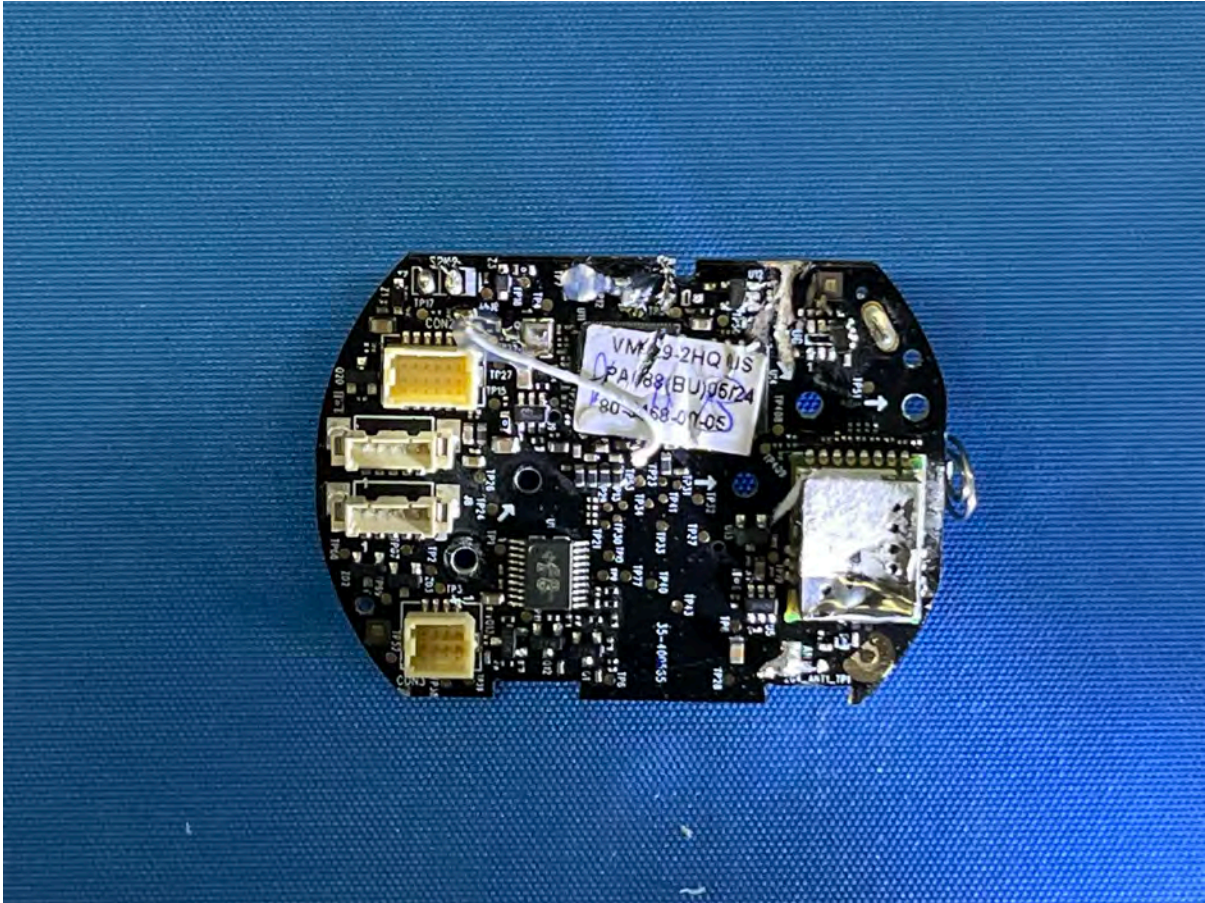

FCC ID: EW780-3467-00

IC: 1135B-80346700

PMN: 928 Plus BU, 928 Plus Twin BU

INTERTEK TESTING SERVICES

Equipment Photographs

(Internal)

FCC ID: EW780-3467-00

IC: 1135B-80346700

PMN: 928 Plus BU, 928 Plus Twin BU

INTERTEK TESTING SERVICES

Equipment Photographs

(Internal)

FCC ID: EW780-3467-00

IC: 1135B-80346700

PMN: 928 Plus BU, 928 Plus Twin BU

INTERTEK TESTING SERVICES