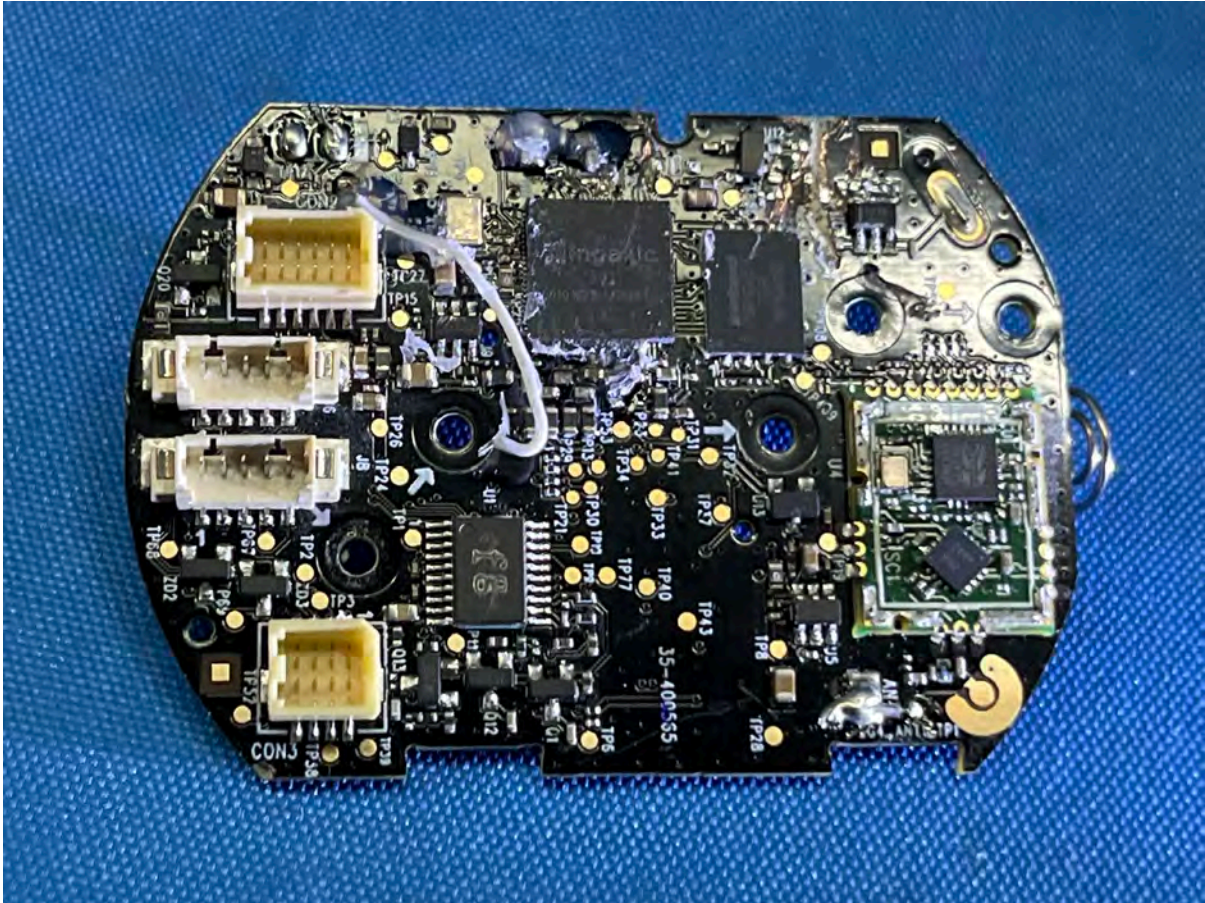

INTERTEK TESTING SERVICES

Equipment Photographs

(Internal)

FCC ID: EW780-3467-00
IC: 1135B-80346700
PMN: VM929HQ BU, VM929-2HQ BU

INTERTEK TESTING SERVICES

Equipment Photographs

(Internal)

FCC ID: EW780-3467-00

IC: 1135B-80346700

PMN: VM929HQ BU, VM929-2HQ BU

INTERTEK TESTING SERVICES

Equipment Photographs

(Internal)

FCC ID: EW780-3467-00

IC: 1135B-80346700

PMN: VM929HQ BU, VM929-2HQ BU

INTERTEK TESTING SERVICES

Equipment Photographs

(Internal)

FCC ID: EW780-3467-00

IC: 1135B-80346700

PMN: VM929HQ BU, VM929-2HQ BU

INTERTEK TESTING SERVICES

Equipment Photographs