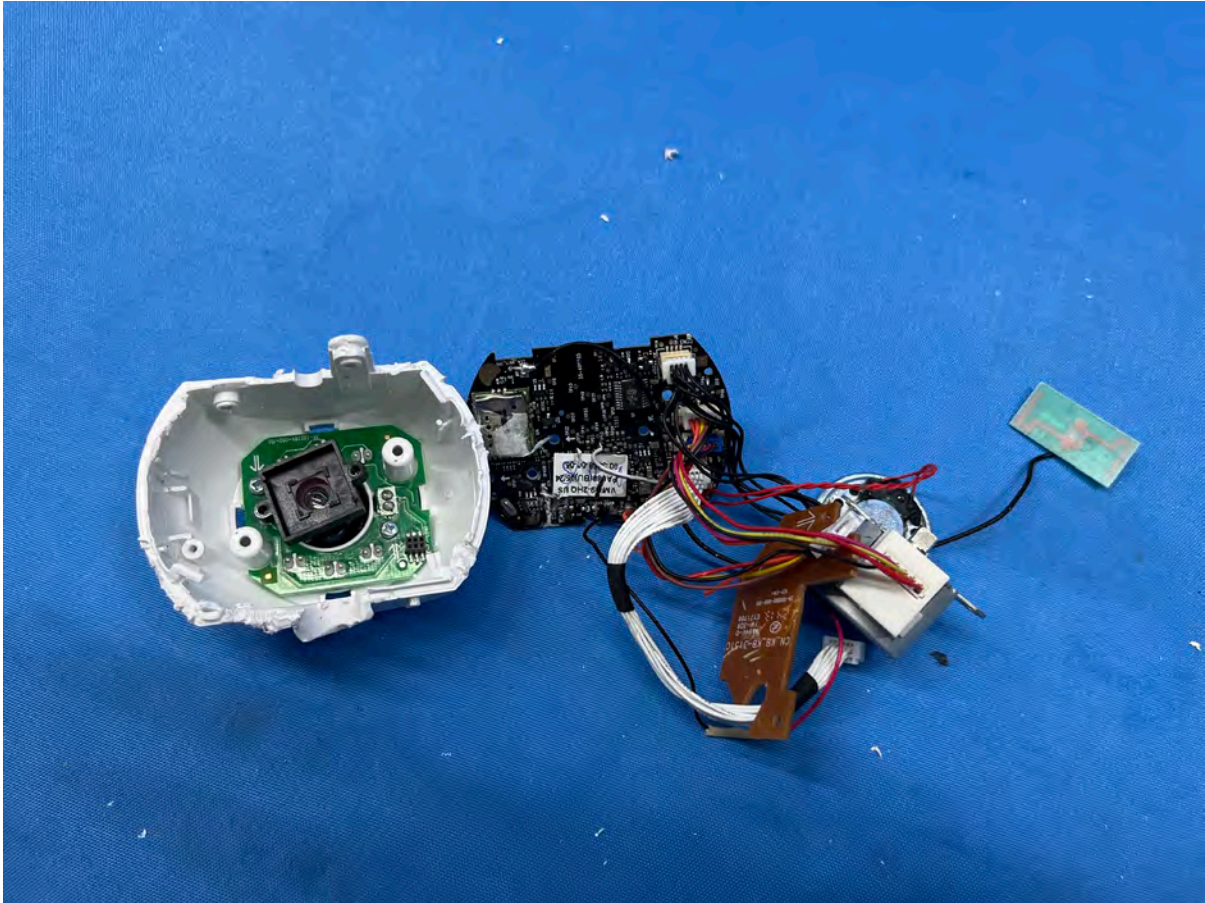

INTERTEK TESTING SERVICES

Equipment Photographs

(Internal)

FCC ID: EW780-3467-00

IC: 1135B-80346700

PMN: 928 Plus BU, 928 Plus Twin BU