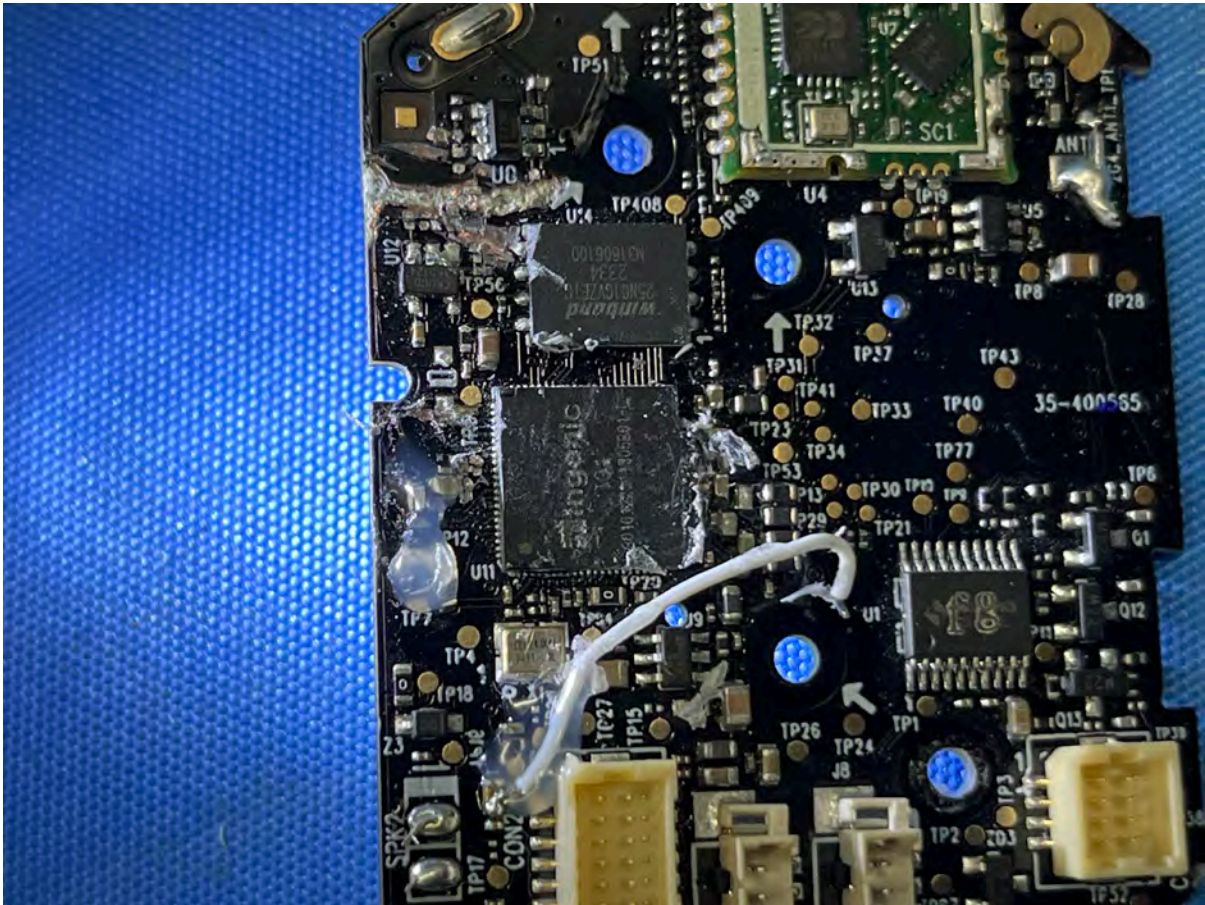

(Internal)

FCC ID: EW780-3467-00

IC: 1135B-80346700

PMN: VM929HQ BU, VM929-2HQ BU

INTERTEK TESTING SERVICES

Equipment Photographs

(Internal)

FCC ID: EW780-3467-00