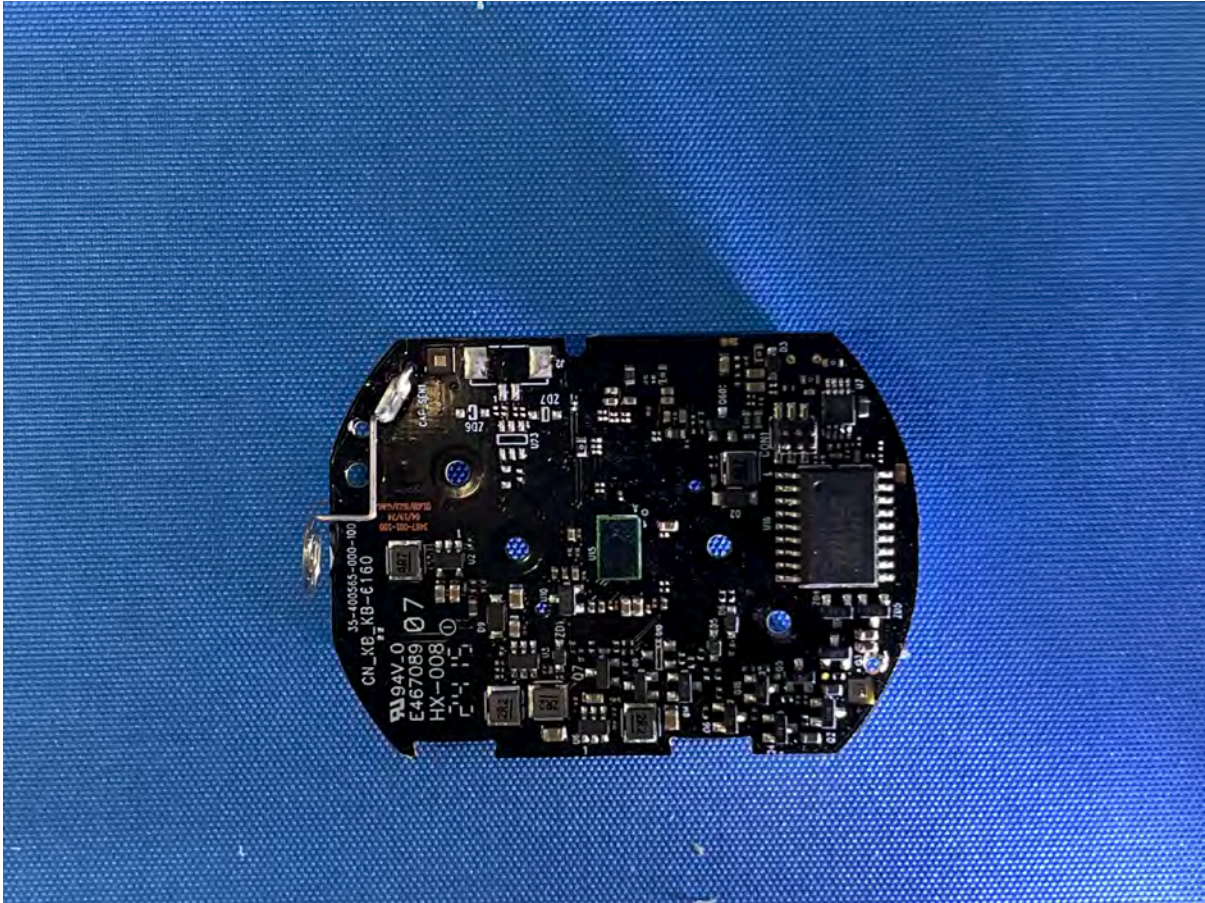

INTERTEK TESTING SERVICES

Equipment Photographs

(Internal)

FCC ID: EW780-3467-00

IC: 1135B-80346700

PMN: Advanced HQ Max BU, Advanced HQ Max Twin BU