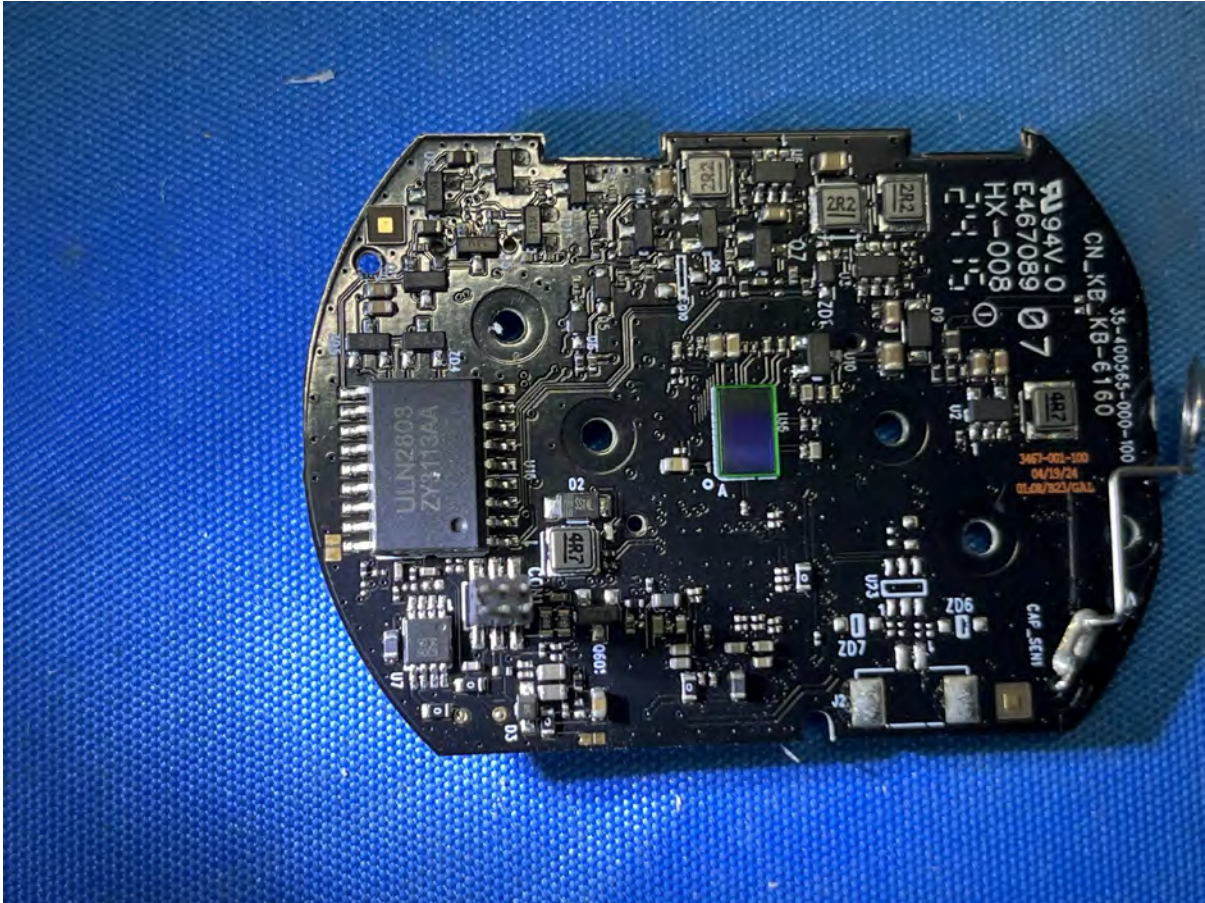

(Internal)

FCC ID: EW780-3467-00

IC: 1135B-80346700

PMN: VM929HQ BU, VM929-2HQ BU

INTERTEK TESTING SERVICES

Equipment Photographs

(Internal)

FCC ID: EW780-3467-00

IC: 1135B-80346700

PMN: VM929HQ BU, VM929-2HQ BU

INTERTEK TESTING SERVICES

Equipment Photographs

(Internal)

FCC ID: EW780-3467-00

IC: 1135B-80346700

PMN: VM929HQ BU, VM929-2HQ BU