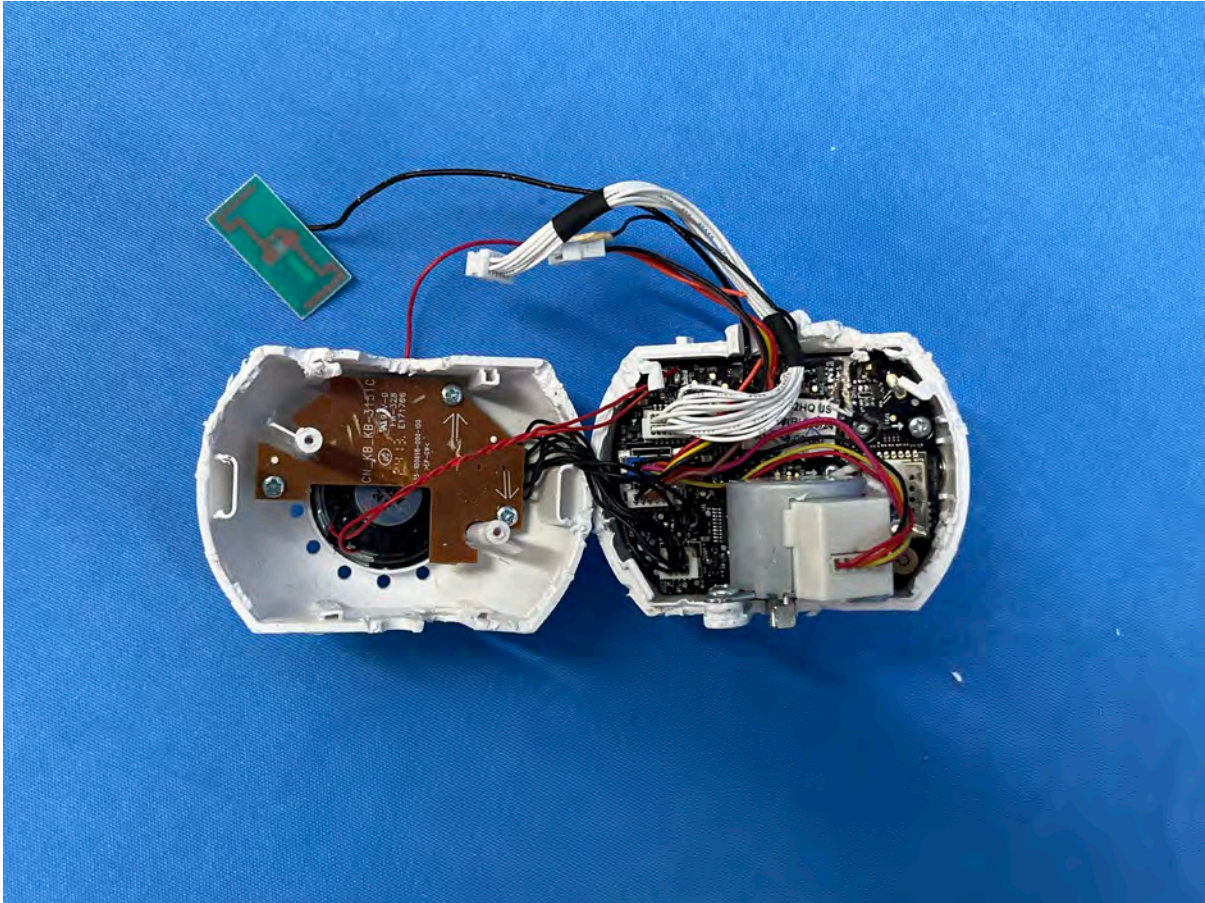

INTERTEK TESTING SERVICES

Equipment Photographs

(Internal)

FCC ID: EW780-3467-00

IC: 1135B-80346700

PMN: VM929HQ BU, VM929-2HQ BU