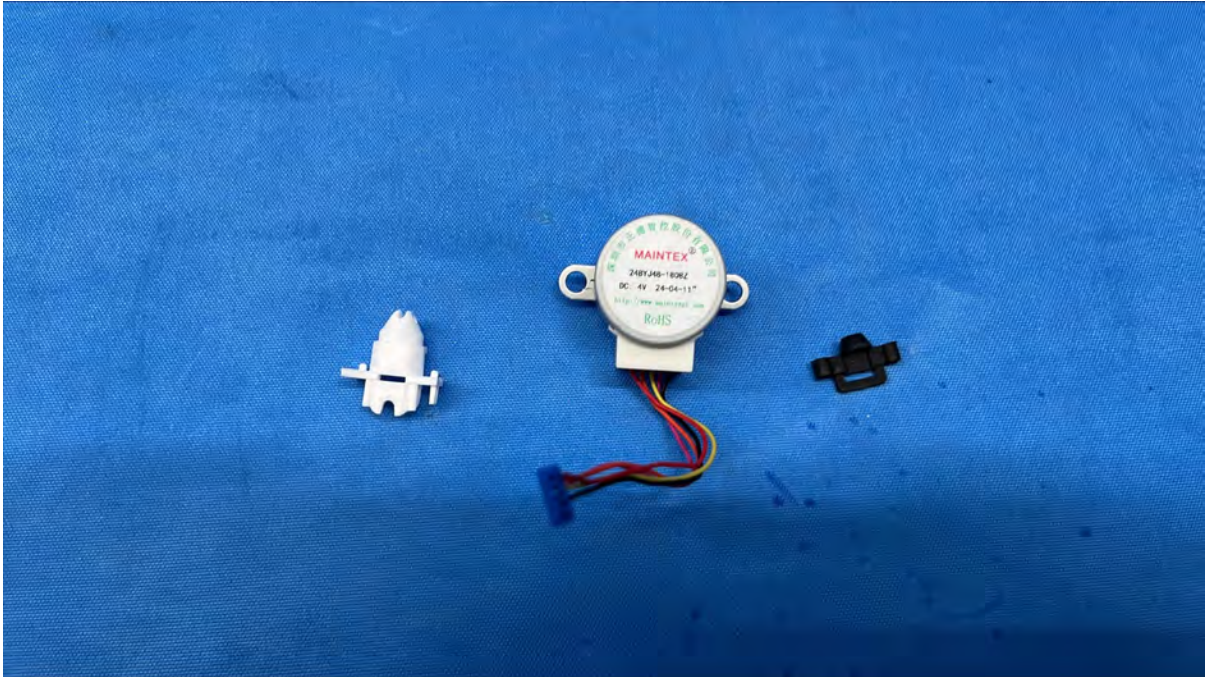

INTERTEK TESTING SERVICES

Equipment Photographs

(Internal)

FCC ID: EW780-3467-00

IC: 1135B-80346700

PMN: VM929HQ BU, VM929-2HQ BU