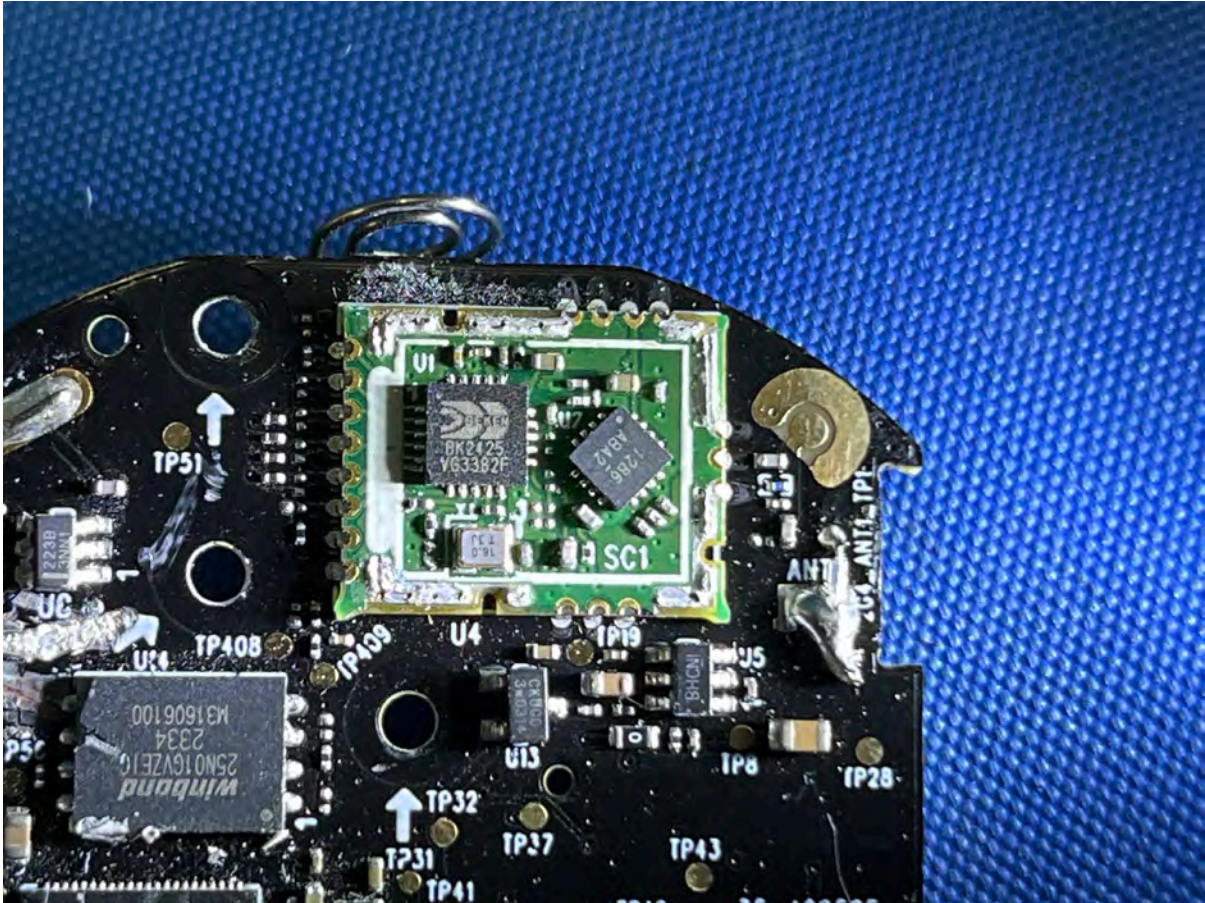

Equipment Photographs

(Internal)

FCC ID: EW780-3467-00

IC: 1135B-80346700

PMN: 928 Plus BU, 928 Plus Twin BU

INTERTEK TESTING SERVICES

Equipment Photographs

(Internal)

FCC ID: EW780-3467-00

IC: 1135B-80346700

PMN: 928 Plus BU, 928 Plus Twin BU

INTERTEK TESTING SERVICES

Equipment Photographs

(Internal)

FCC ID: EW780-3467-00

IC: 1135B-80346700