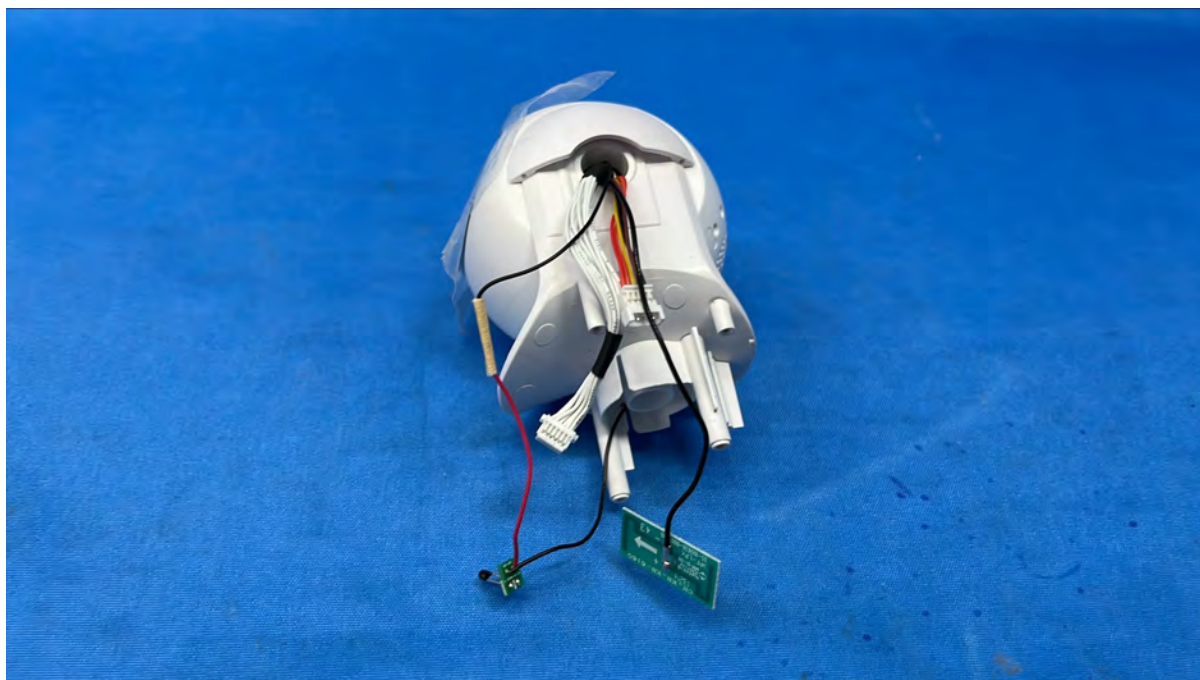

INTERTEK TESTING SERVICES

Equipment Photographs

(Internal)

FCC ID: EW780-3467-00

IC: 1135B-80346700

PMN: 928 Plus BU, 928 Plus Twin BU