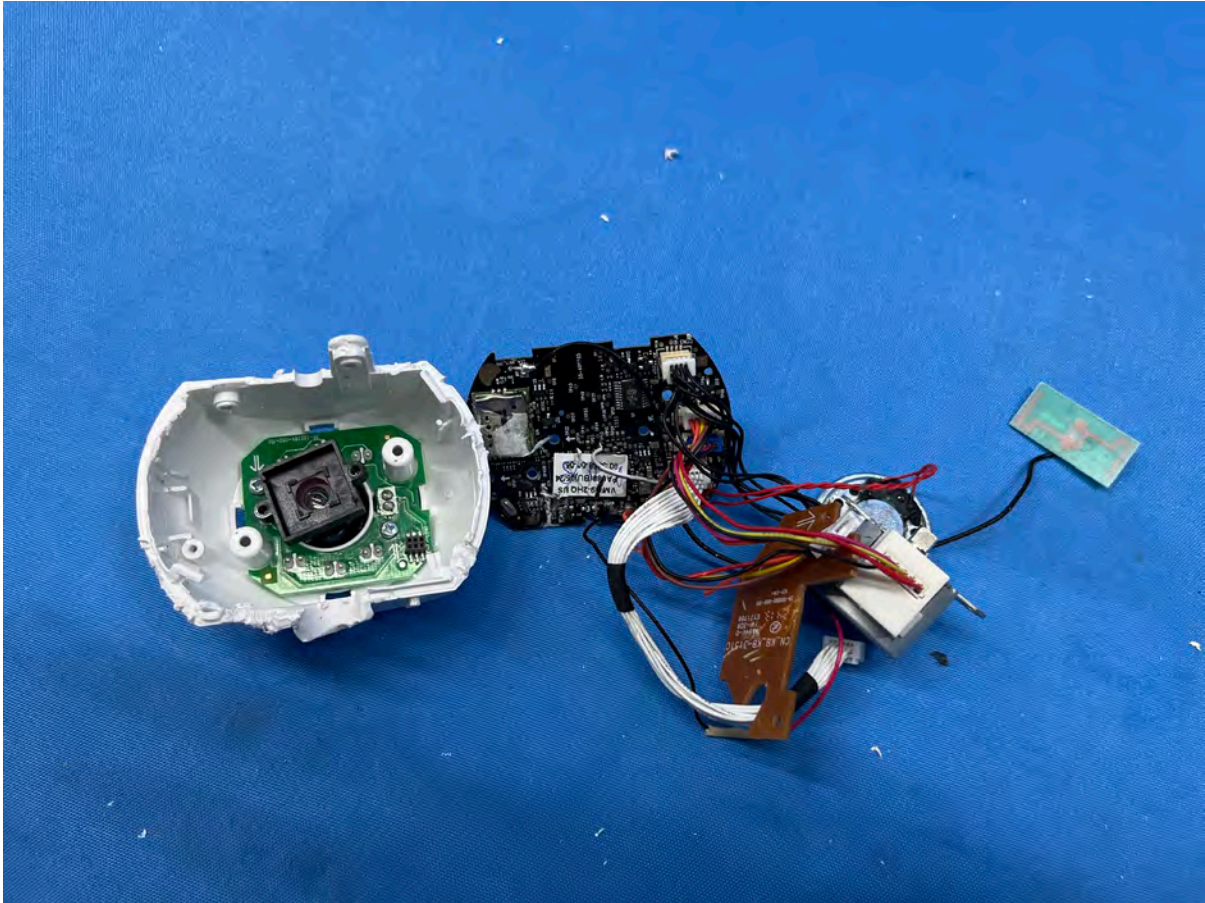

Equipment Photographs

(Internal)

FCC ID: EW780-3467-00

IC: 1135B-80346700

PMN: Advanced HQ Max BU, Advanced HQ Max Twin BU

INTERTEK TESTING SERVICES

Equipment Photographs

(Internal)