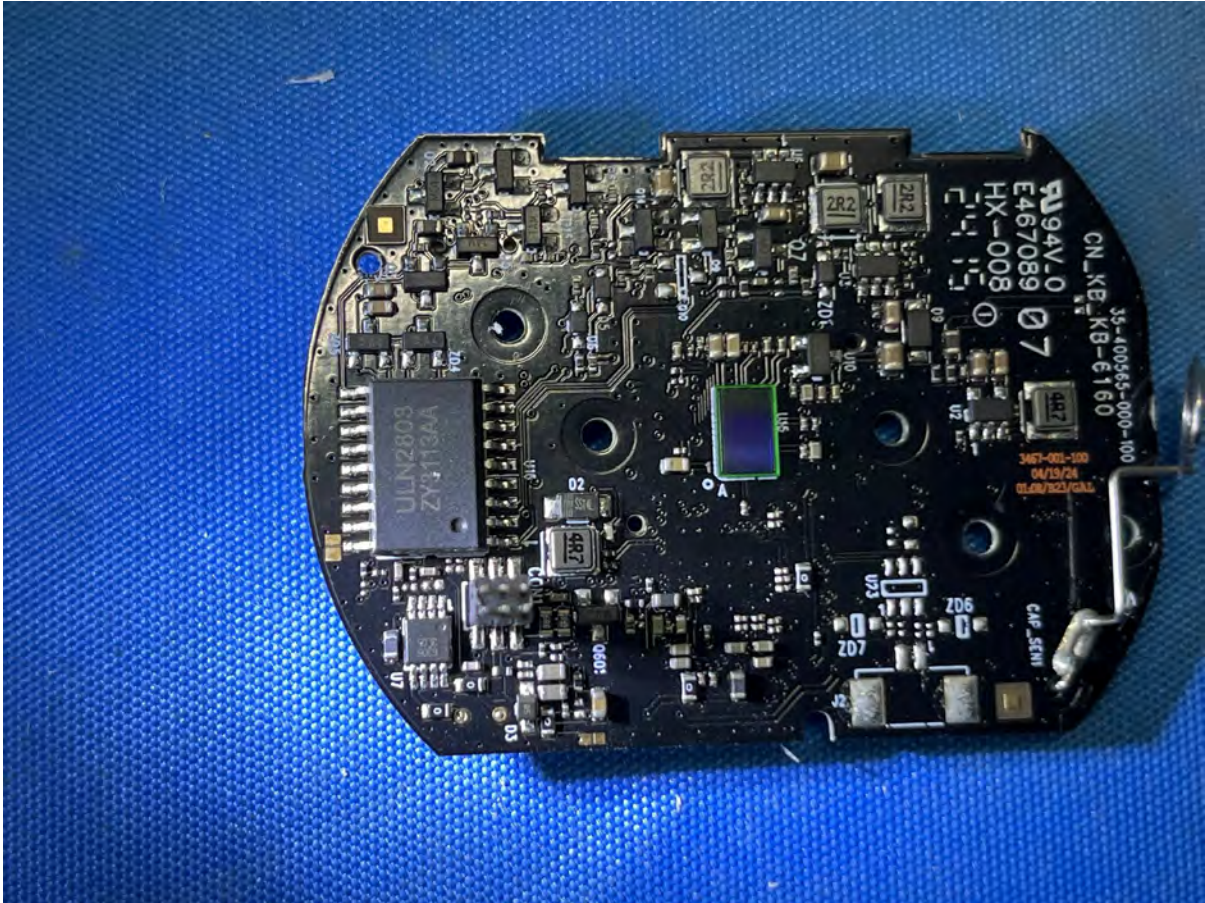

FCC ID: EW780-3467-00

IC: 1135B-80346700

PMN: 928 Plus BU, 928 Plus Twin BU

INTERTEK TESTING SERVICES

Equipment Photographs

(Internal)

FCC ID: EW780-3467-00

IC: 1135B-80346700

PMN: 928 Plus BU, 928 Plus Twin BU

INTERTEK TESTING SERVICES

Equipment Photographs

(Internal)

FCC ID: EW780-3467-00

IC: 1135B-80346700

PMN: 928 Plus BU, 928 Plus Twin BU

INTERTEK TESTING SERVICES