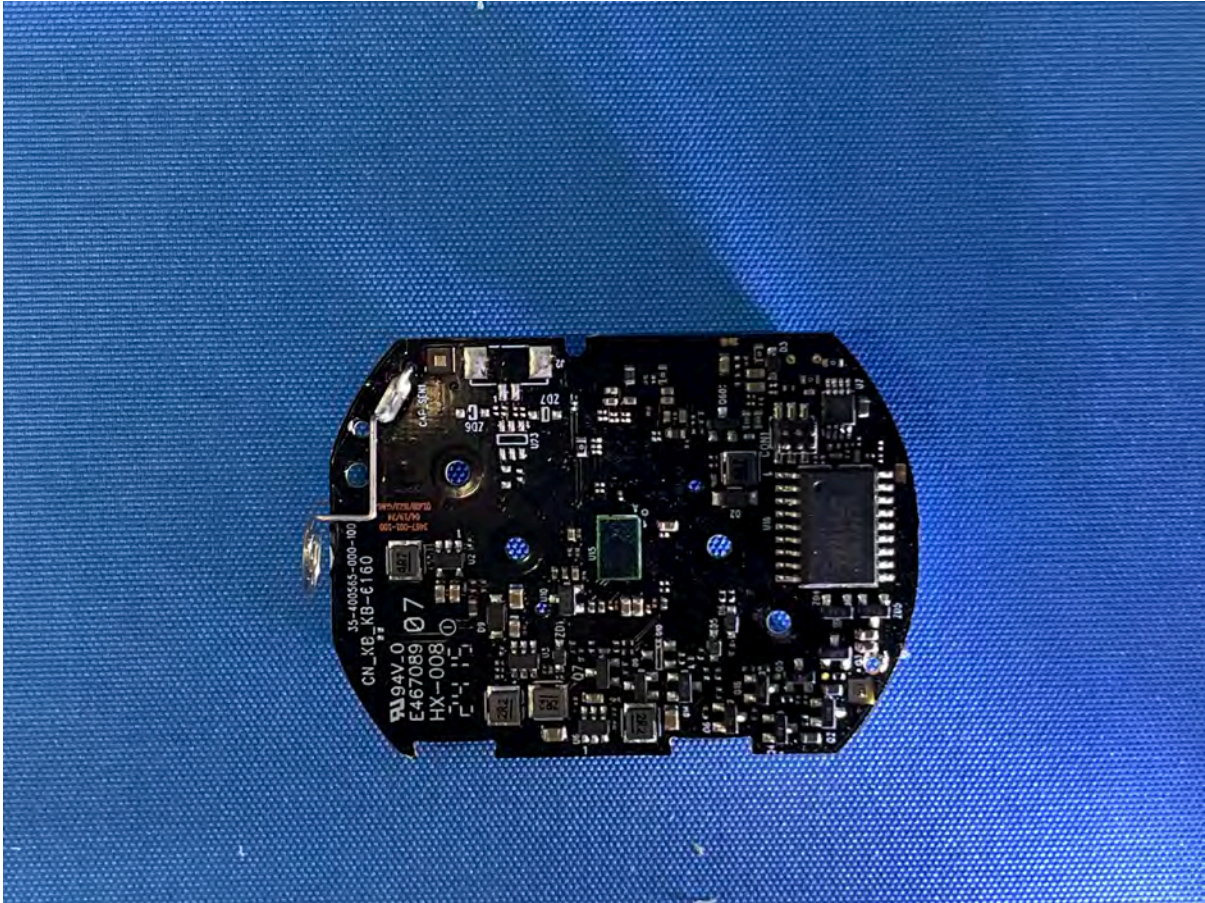

INTERTEK TESTING SERVICES

Equipment Photographs

(Internal)

FCC ID: EW780-3467-00

IC: 1135B-80346700

PMN: 928 Plus BU, 928 Plus Twin BU