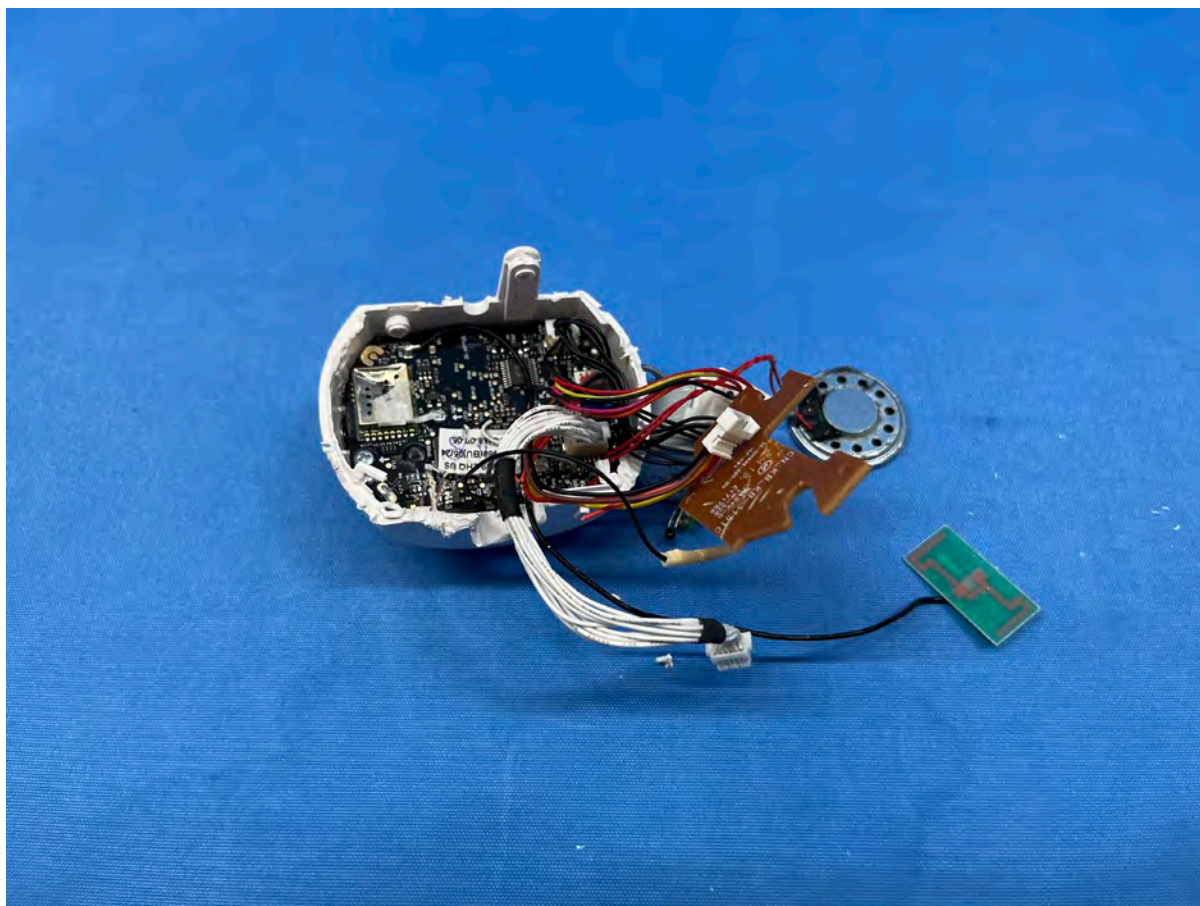

(Internal)

FCC ID: EW780-3467-00

IC: 1135B-80346700

PMN: VM929HQ BU, VM929-2HQ BU

INTERTEK TESTING SERVICES

Equipment Photographs

(Internal)

FCC ID: EW780-3467-00