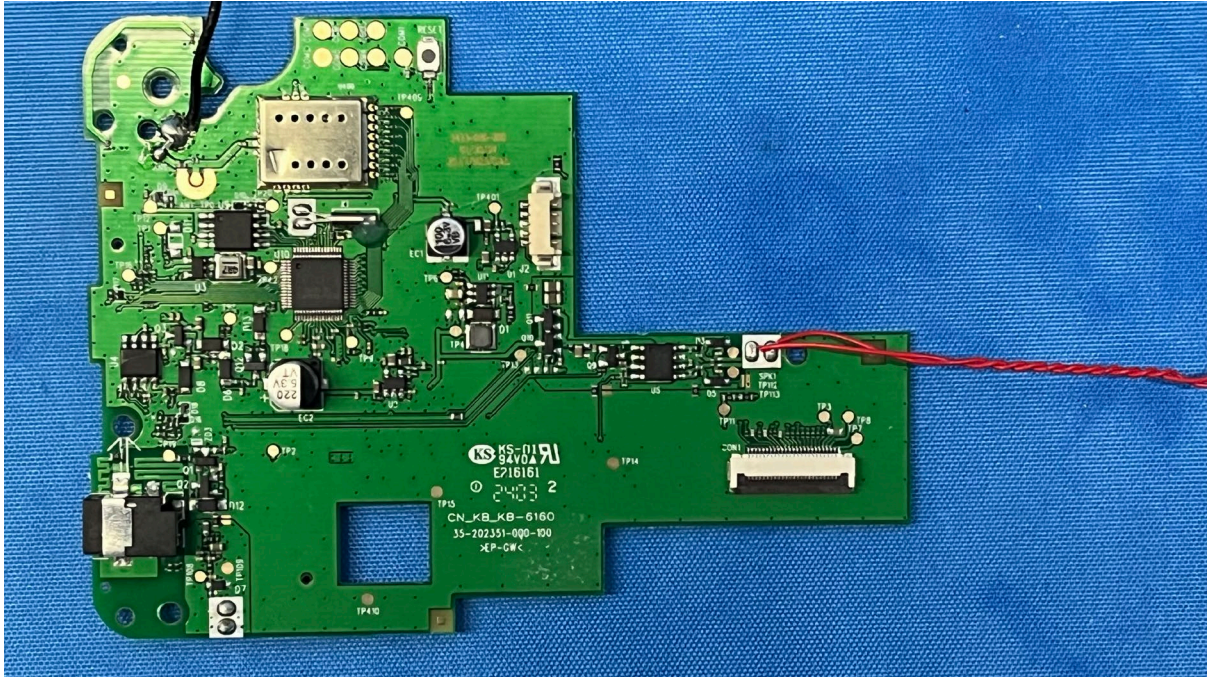

(Internal)

FCC ID: EW780-3433-01

IC: 1135B-80343301

PMN: LF2414 PU, LF2414-2 PU

INTERTEK TESTING SERVICES

Equipment Photographs

(Internal)

FCC ID: EW780-3433-01

IC: 1135B-80343301

PMN: LF2414 PU, LF2414-2 PU

INTERTEK TESTING SERVICES

Equipment Photographs

(Internal)

FCC ID: EW780-3433-01

IC: 1135B-80343301

PMN: LF2414 PU, LF2414-2 PU