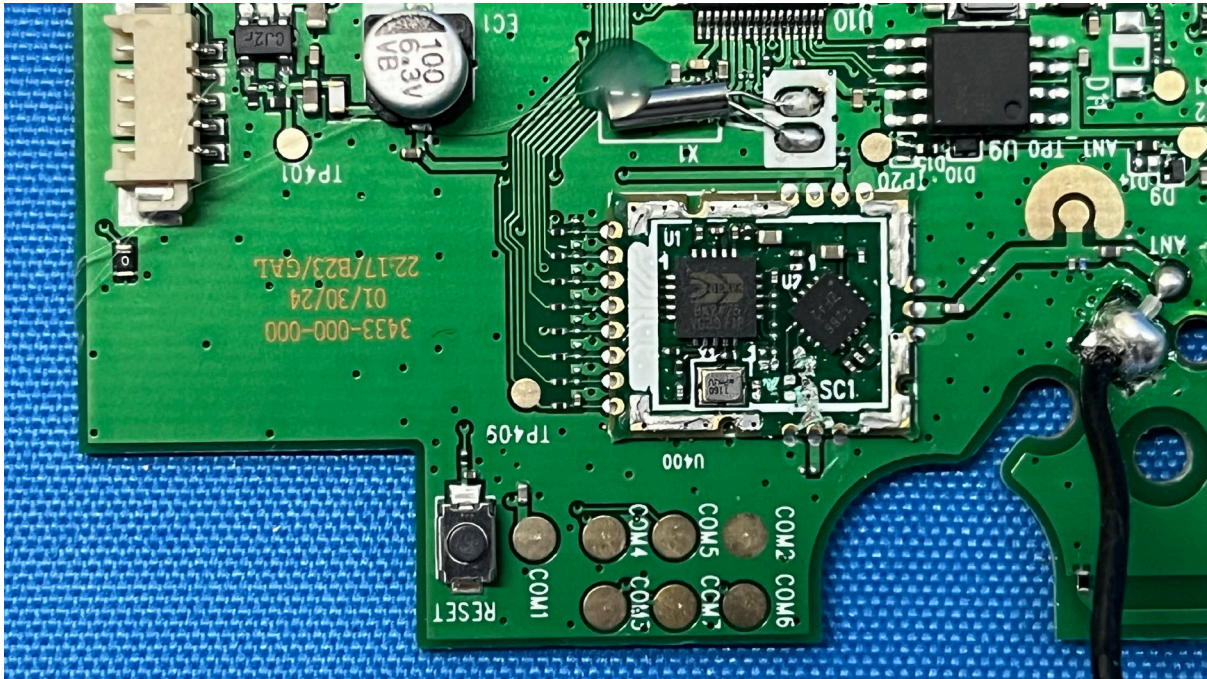

INTERTEK TESTING SERVICES

Equipment Photographs

(Internal)

FCC ID: EW780-3433-01
IC: 1135B-80343301
PMN: LF2414 PU, LF2414-2 PU

INTERTEK TESTING SERVICES

Equipment Photographs

(Internal)

FCC ID: EW780-3433-01