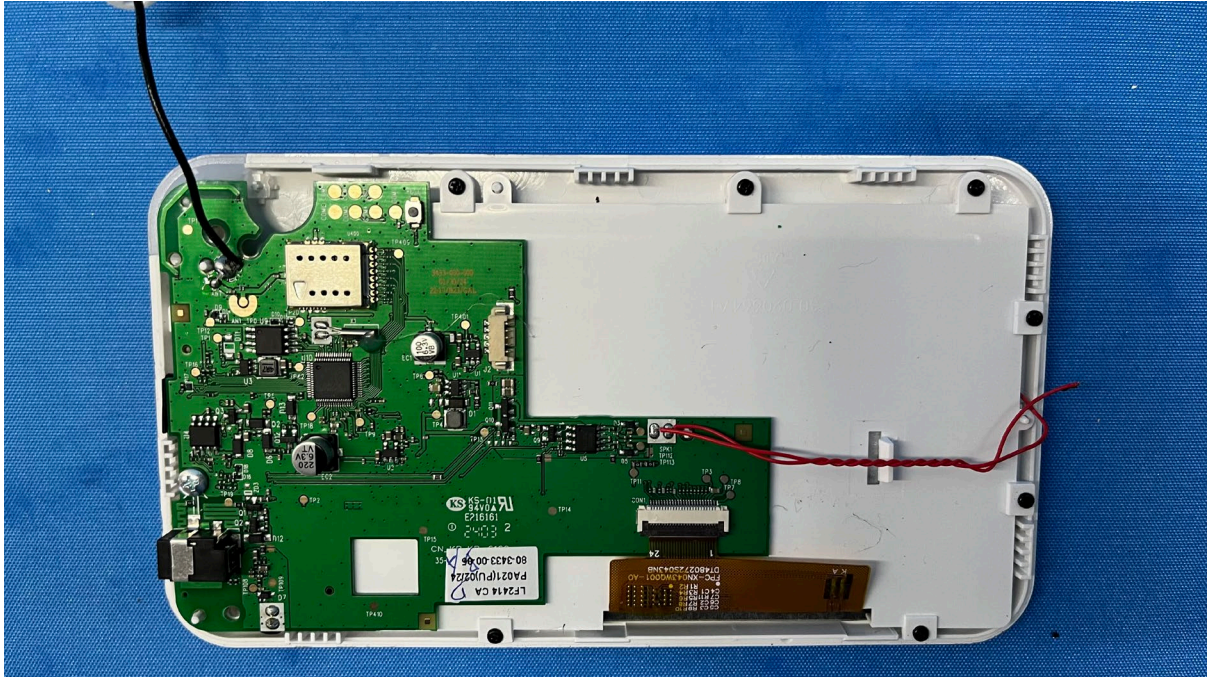

(Internal)

FCC ID: EW780-3433-01

IC: 1135B-80343301

PMN: LF2414 PU, LF2414-2 PU

INTERTEK TESTING SERVICES

Equipment Photographs

(Internal)

FCC ID: EW780-3433-01

IC: 1135B-80343301

PMN: LF2414 PU, LF2414-2 PU

INTERTEK TESTING SERVICES

Equipment Photographs

(Internal)

FCC ID: EW780-3433-01

IC: 1135B-80343301

PMN: LF2414 PU, LF2414-2 PU

INTERTEK TESTING SERVICES

Equipment Photographs

(Internal)

FCC ID: EW780-3433-01

IC: 1135B-80343301

PMN: LF2414 PU, LF2414-2 PU

INTERTEK TESTING SERVICES

Equipment Photographs