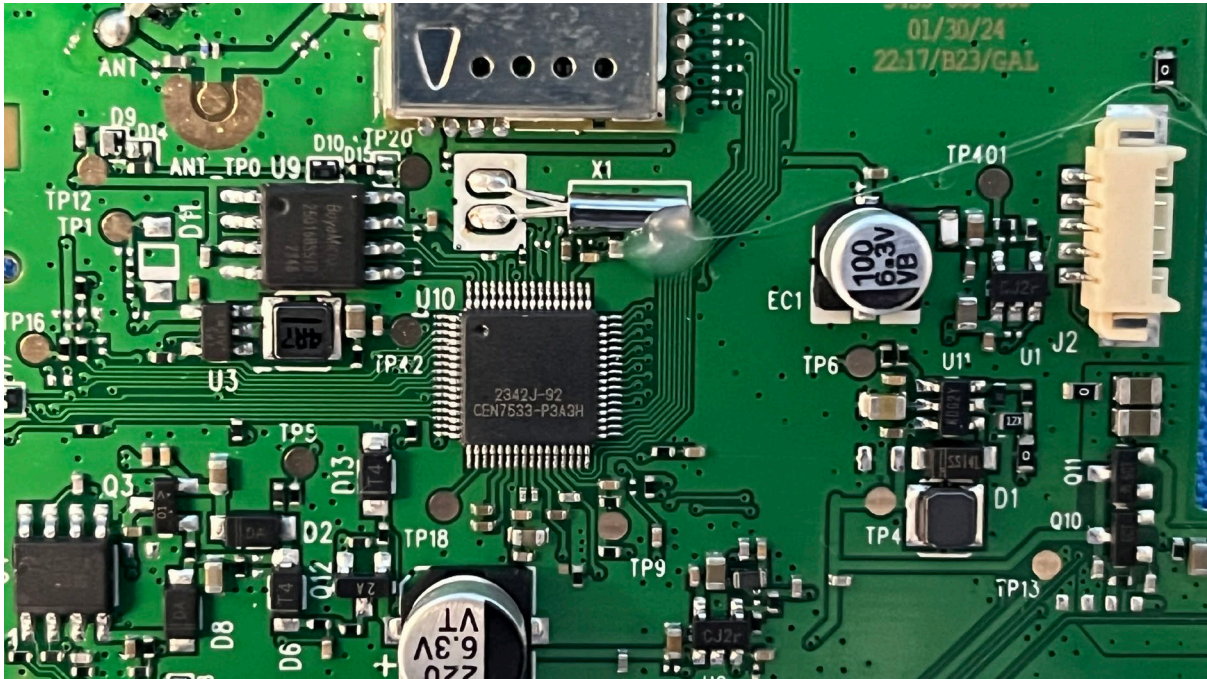

INTERTEK TESTING SERVICES

Equipment Photographs

(Internal)

FCC ID: EW780-3433-01
IC: 1135B-80343301
PMN: LF2414 PU, LF2414-2 PU