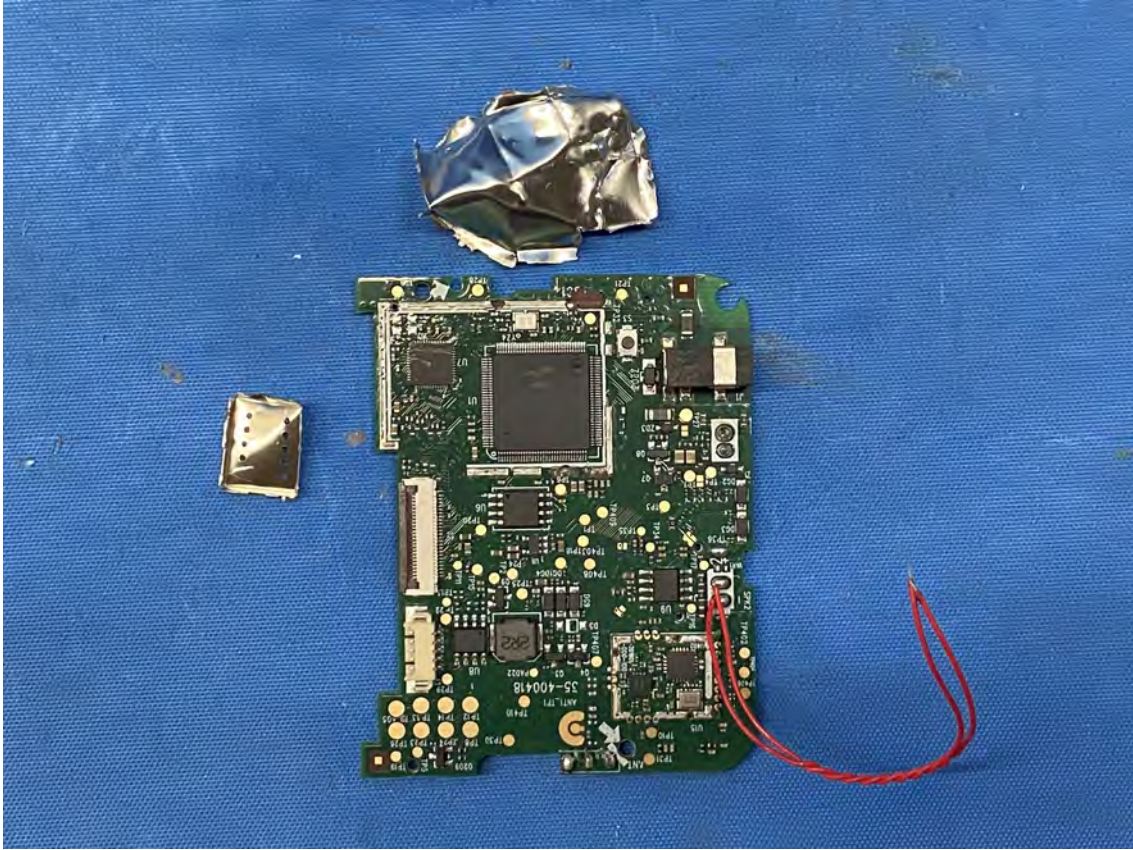

INTERTEK TESTING SERVICES

Equipment Photographs

(Internal)

FCC ID: EW780-3345-01
IC: 1135B-80334501
PMN: LF815HD PU, LF815-2HD PU