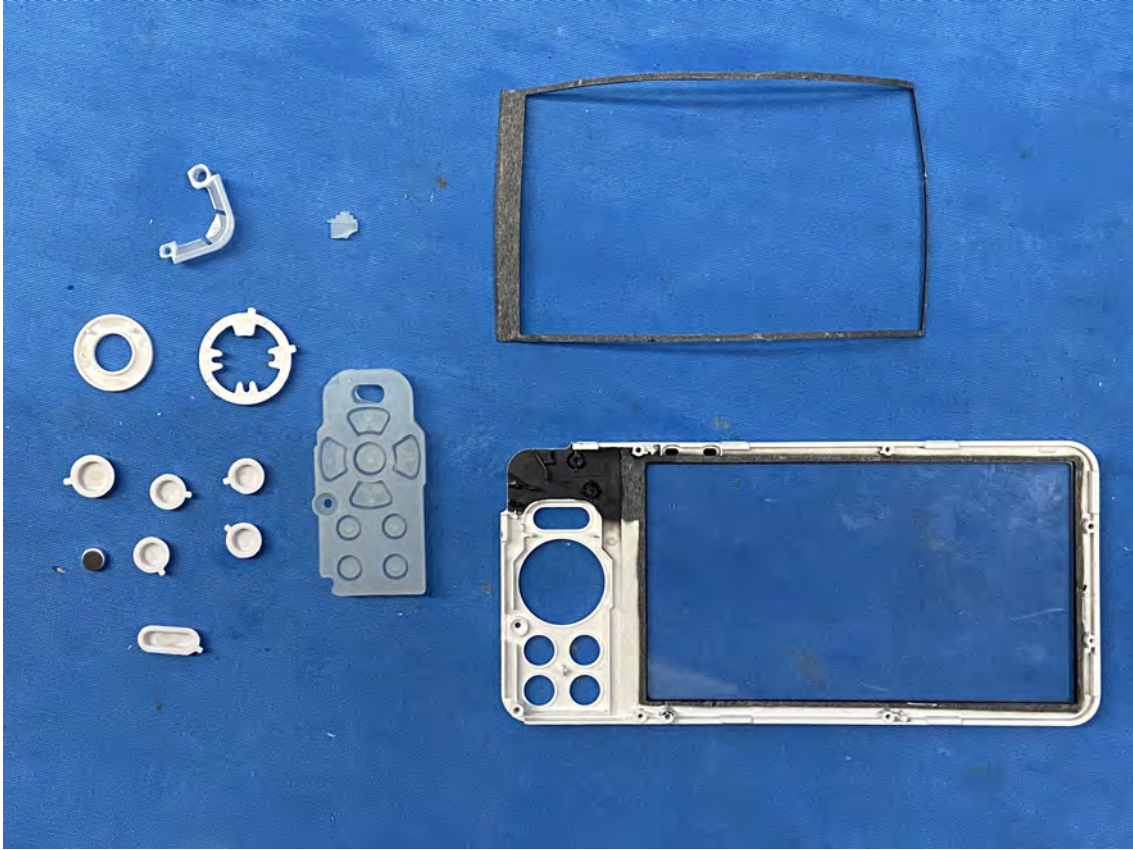

INTERTEK TESTING SERVICES

Equipment Photographs

(Internal)

FCC ID: EW780-3345-01
IC: 1135B-80334501
PMN: LF815HD PU, LF815-2HD PU