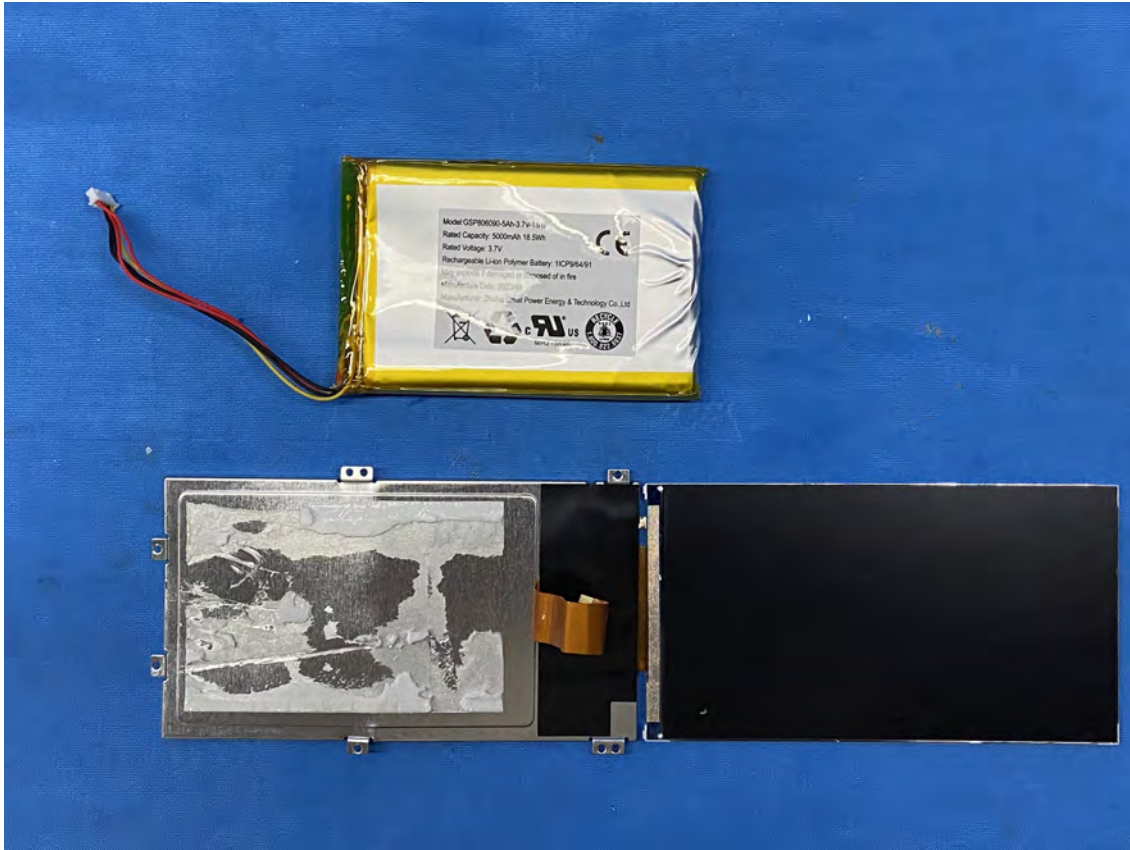

INTERTEK TESTING SERVICES

Equipment Photographs

(Internal)

FCC ID: EW780-3345-01

IC: 1135B-80334501

PMN: LF925HD PU, LF925-2HD PU