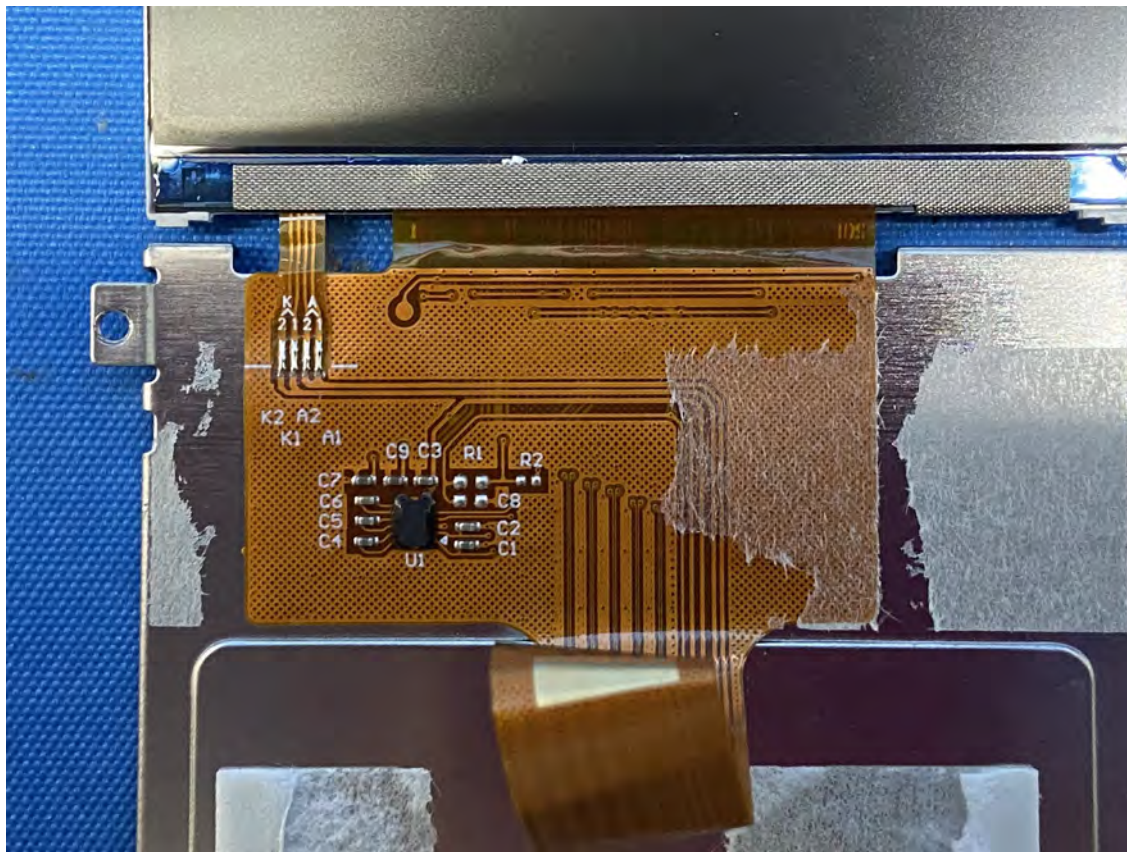

INTERTEK TESTING SERVICES

Equipment Photographs

(Internal)

FCC ID: EW780-3345-01
IC: 1135B-80334501
PMN: LF815HD PU, LF815-2HD PU