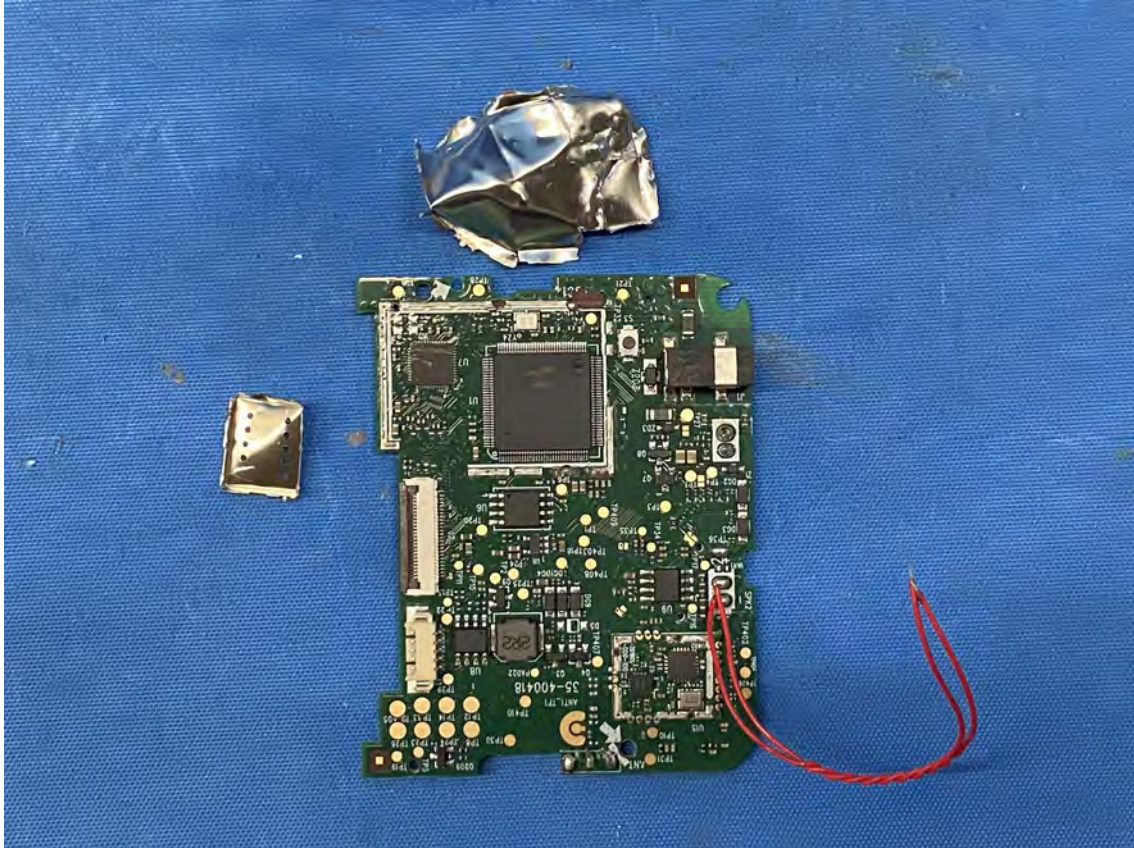

INTERTEK TESTING SERVICES

Equipment Photographs

(Internal)

FCC ID: EW780-3345-01
IC: 1135B-80334501
PMN: LF925HD PU, LF925-2HD PU