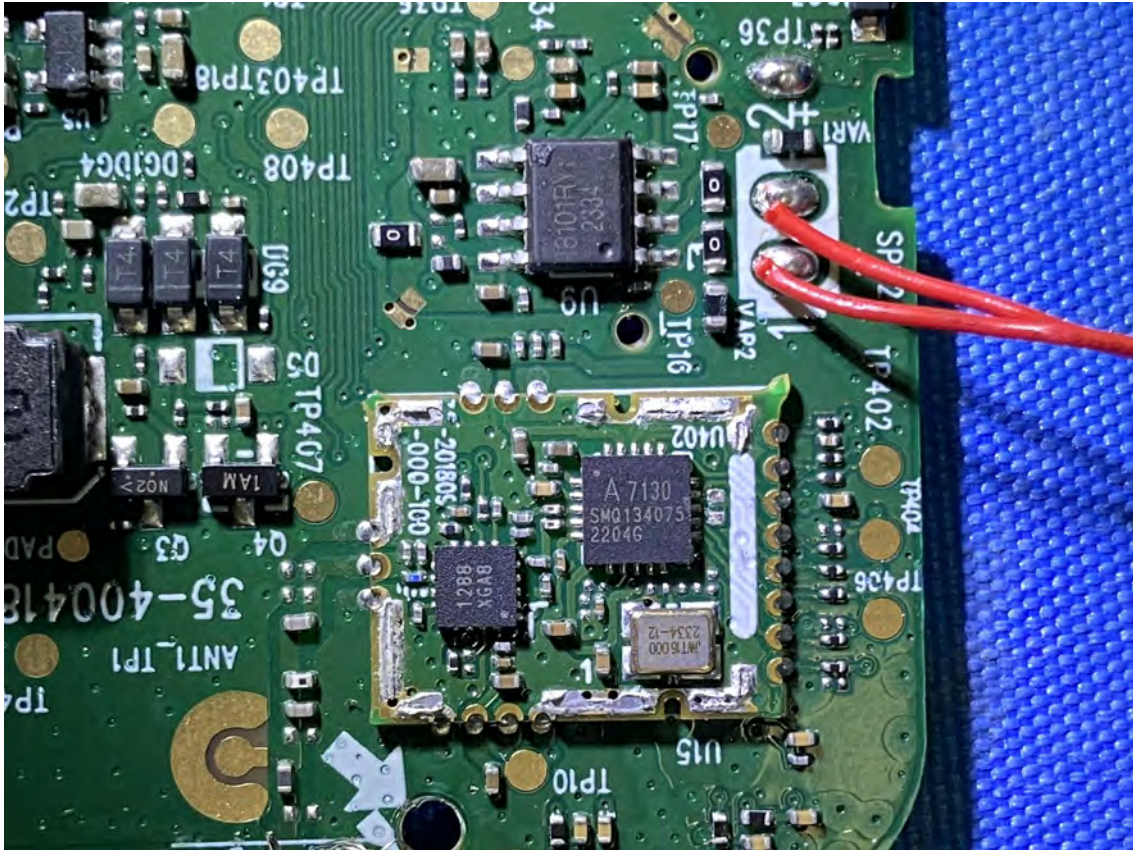

INTERTEK TESTING SERVICES

Equipment Photographs

(Internal)

FCC ID: EW780-3345-01
IC: 1135B-80334501
PMN: LF815HD PU, LF815-2HD PU