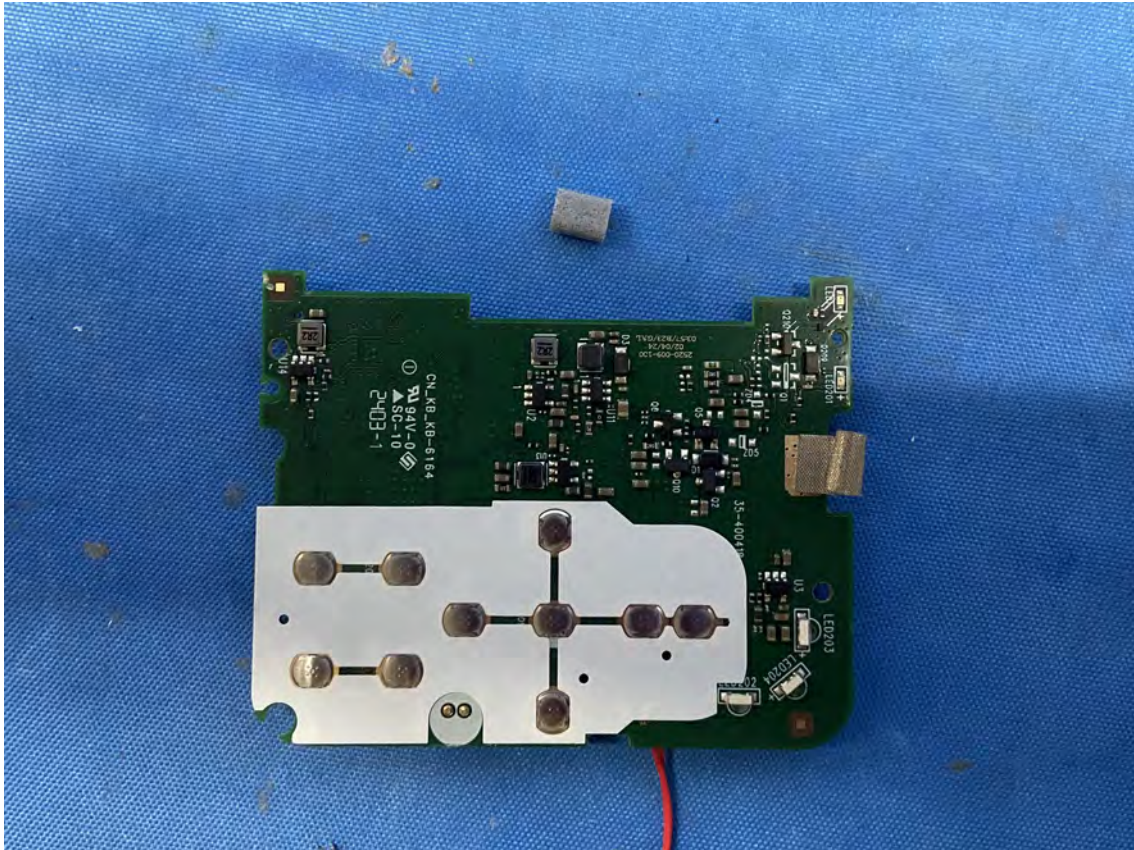

INTERTEK TESTING SERVICES

Equipment Photographs

(Internal)

FCC ID: EW780-3345-01
IC: 1135B-80334501
PMN: LF925HD PU, LF925-2HD PU