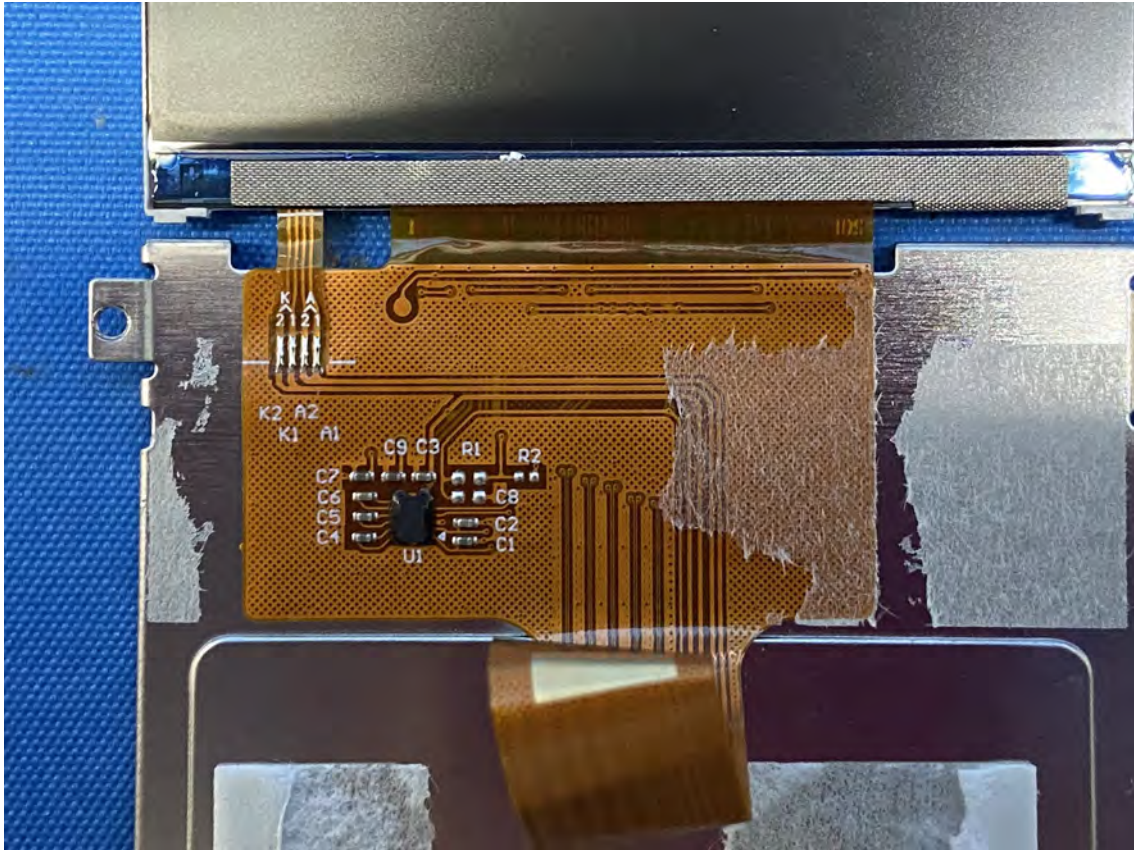

INTERTEK TESTING SERVICES

Equipment Photographs

(Internal)

FCC ID: EW780-3345-01
IC: 1135B-80334501
PMN: LF925HD PU, LF925-2HD PU