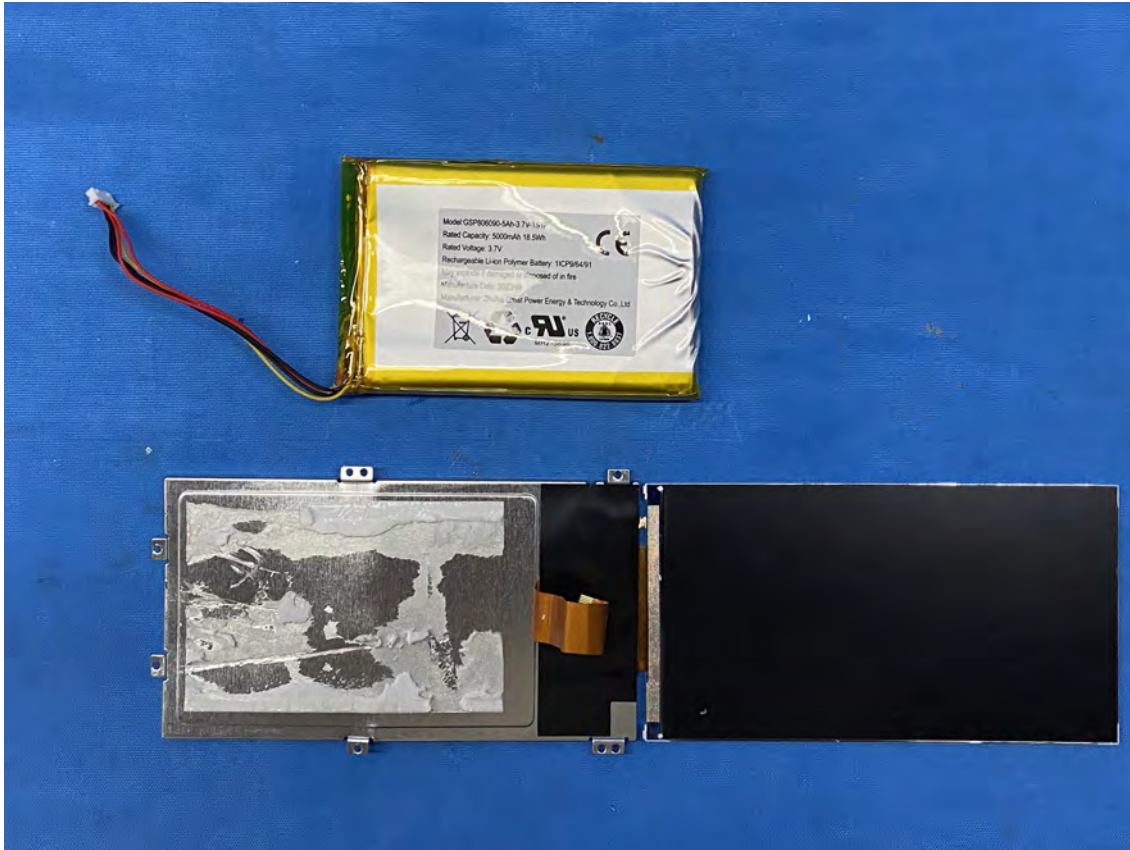

INTERTEK TESTING SERVICES

Equipment Photographs

(Internal)

FCC ID: EW780-3345-01
IC: 1135B-80334501
PMN: LF815HD PU, LF815-2HD PU