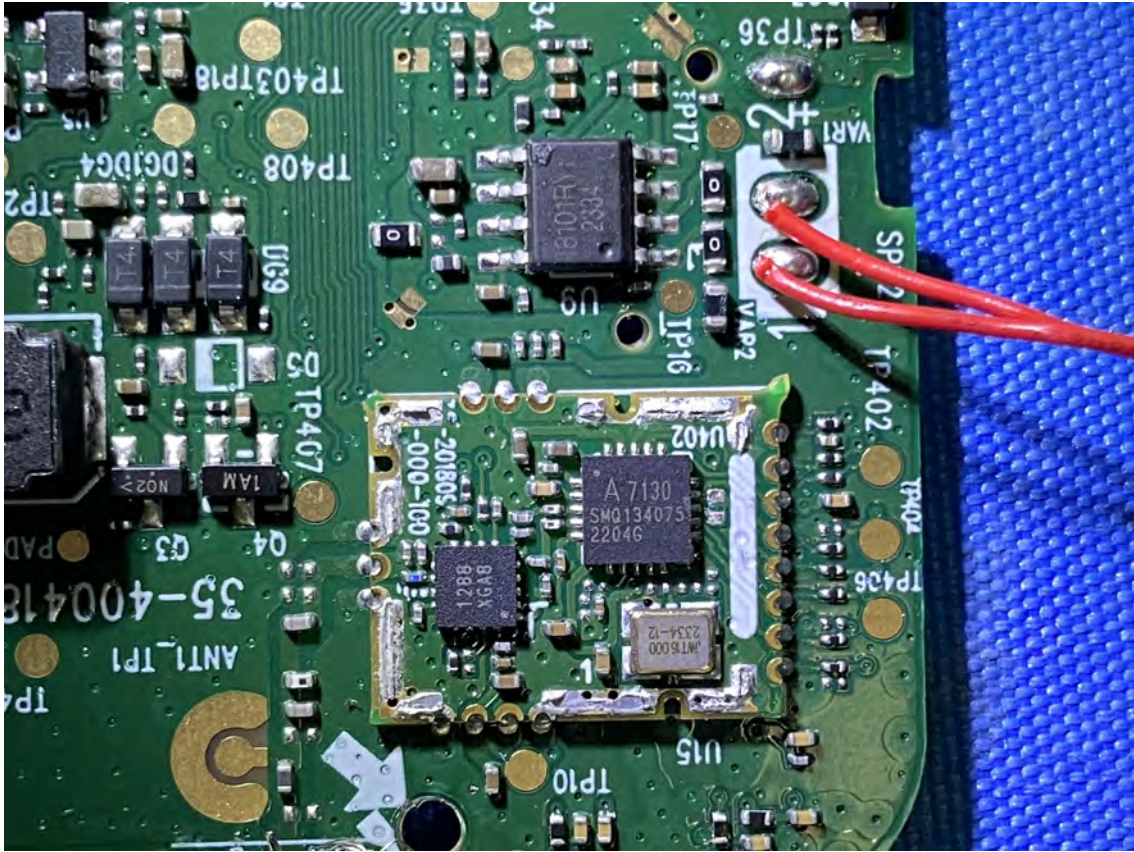

INTERTEK TESTING SERVICES

Equipment Photographs

(Internal)

FCC ID: EW780-3345-01
IC: 1135B-80334501
PMN: LF925HD PU, LF925-2HD PU