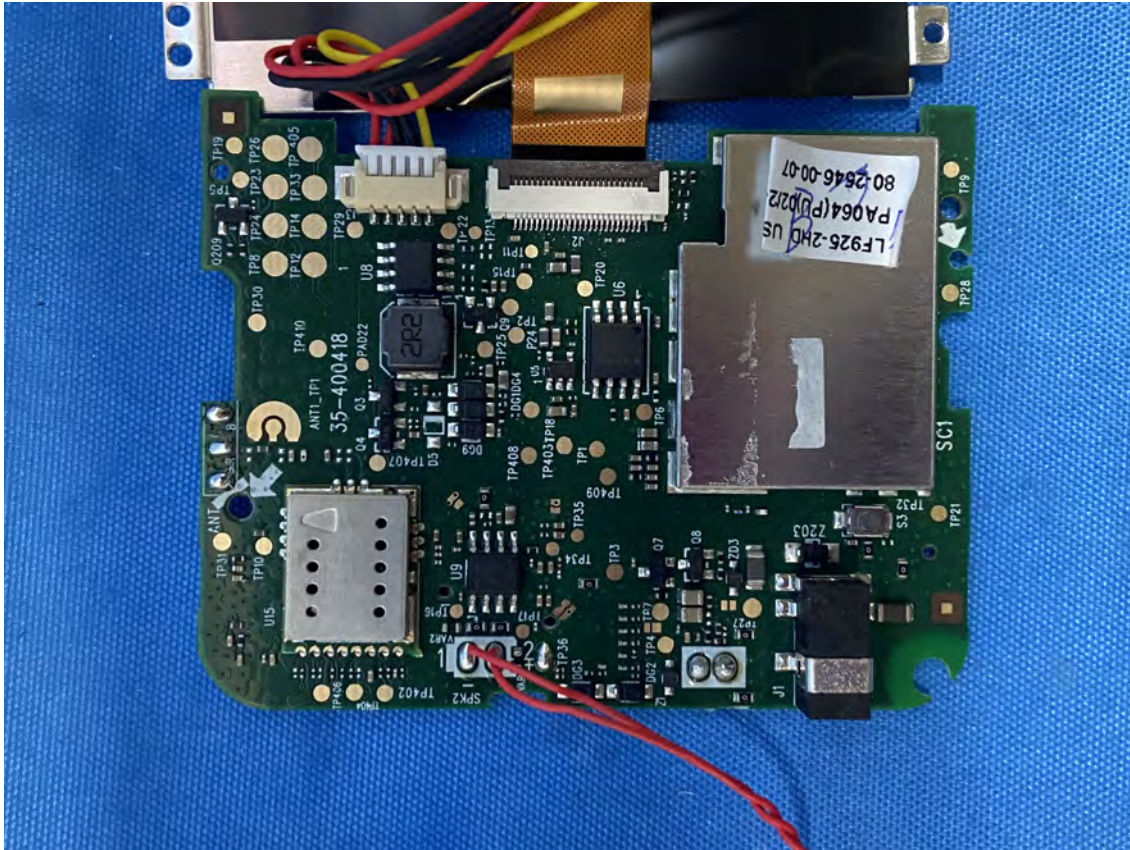

INTERTEK TESTING SERVICES

Equipment Photographs

(Internal)

FCC ID: EW780-3345-01

IC: 1135B-80334501

PMN: LF815HD PU, LF815-2HD PU