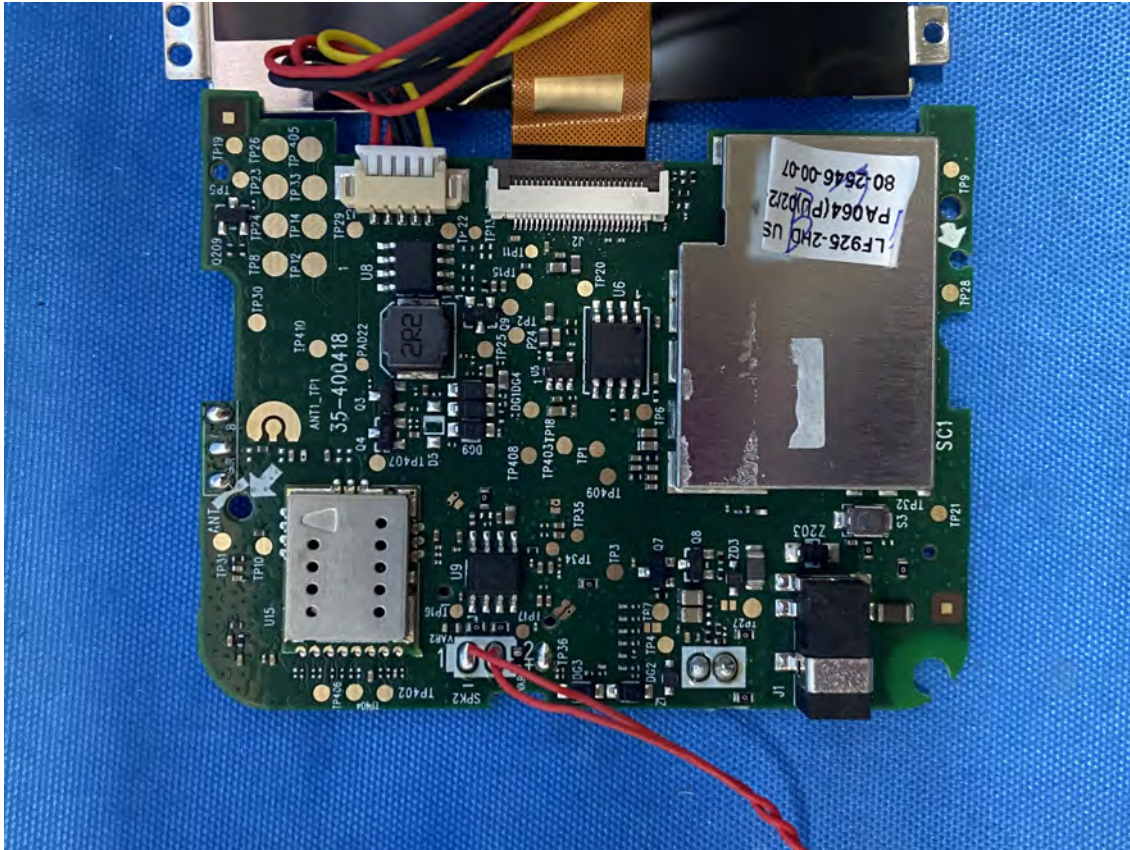

INTERTEK TESTING SERVICES

Equipment Photographs

(Internal)

FCC ID: EW780-3345-01
IC: 1135B-80334501
PMN: LF925HD PU, LF925-2HD PU