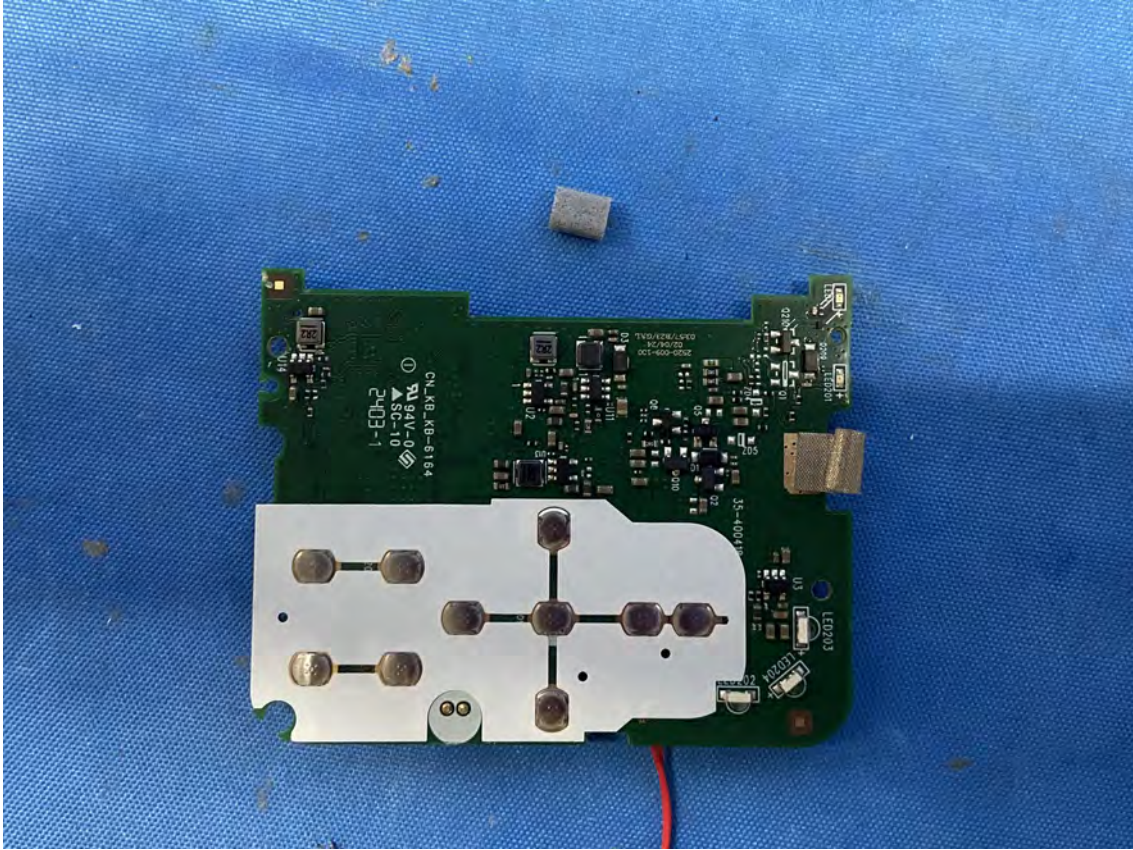

INTERTEK TESTING SERVICES

Equipment Photographs

(Internal)

FCC ID: EW780-3345-01
IC: 1135B-80334501
PMN: LF815HD PU, LF815-2HD PU