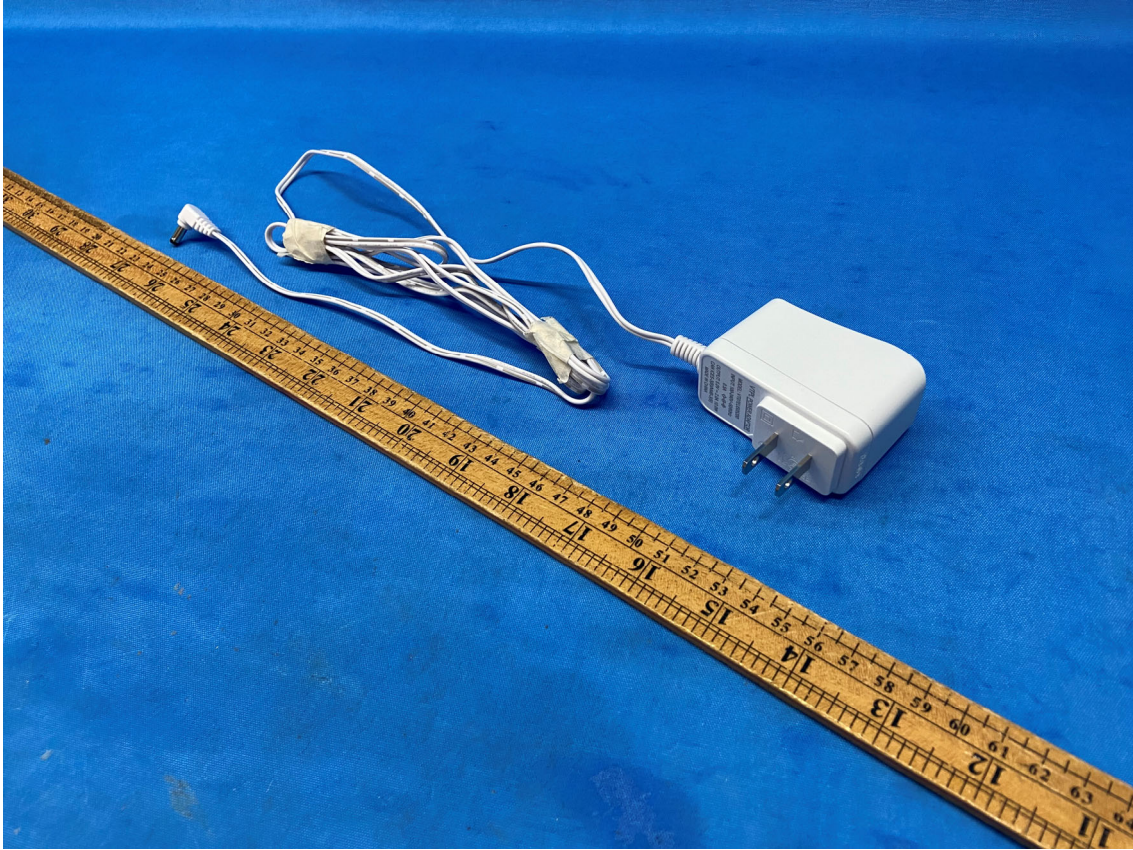

INTERTEK TESTING SERVICES

Equipment Photographs

(External)