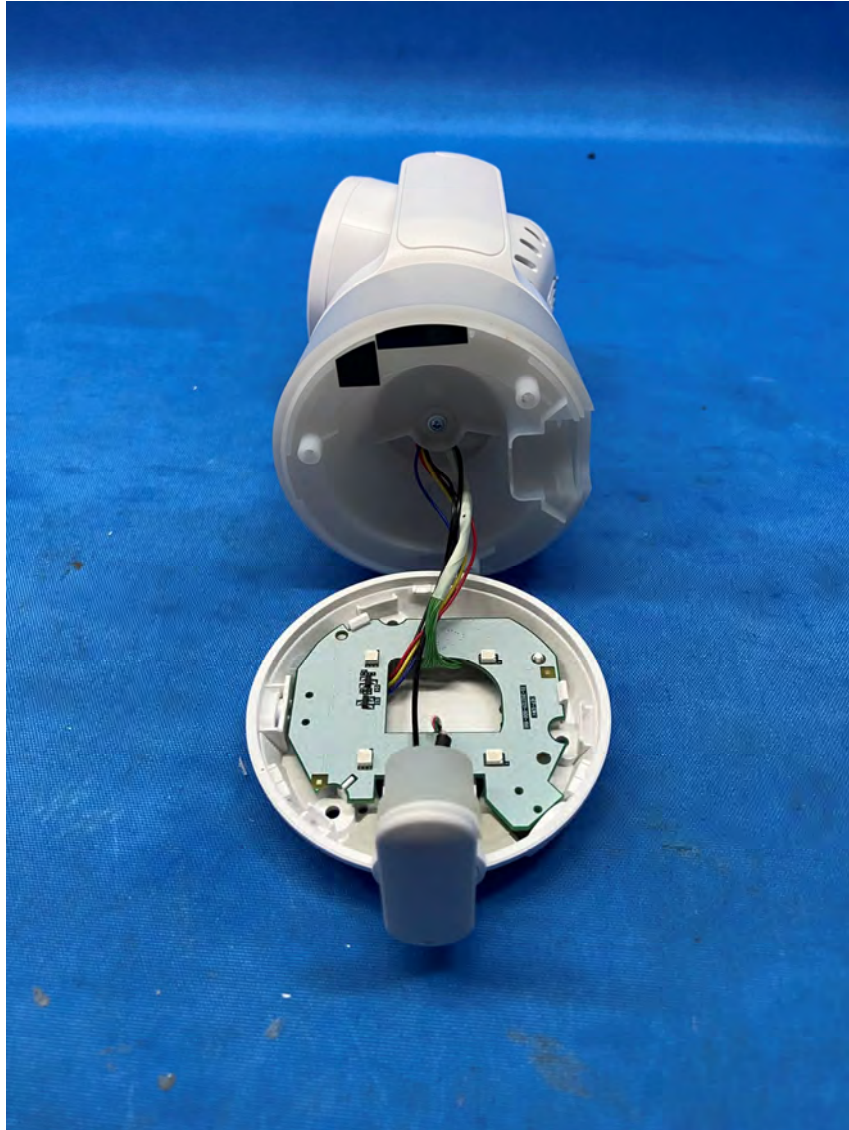

INTERTEK TESTING SERVICES

Equipment Photographs

(Internal)

FCC ID: EW780-3345-00
IC: 1135B-80334500
PMN: LF925HD BU, LF925-2HD BU

INTERTEK TESTING SERVICES

Equipment Photographs

(Internal)

FCC ID: EW780-3345-00
IC: 1135B-80334500
PMN: LF925HD BU, LF925-2HD BU