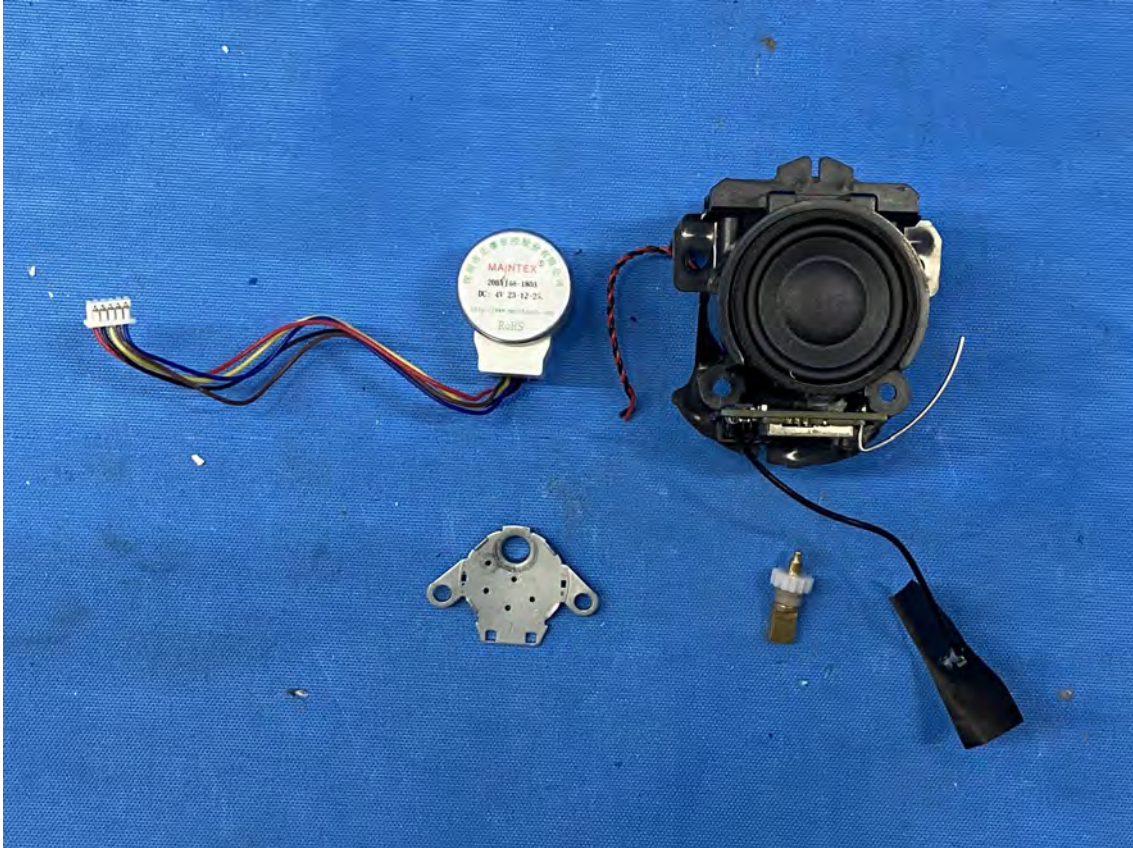

INTERTEK TESTING SERVICES

Equipment Photographs

(Internal)

FCC ID: EW780-3345-00
IC: 1135B-80334500
PMN: LF925HD BU, LF925-2HD BU

INTERTEK TESTING SERVICES

Equipment Photographs

(Internal)

FCC ID: EW780-3345-00
IC: 1135B-80334500
PMN: LF925HD BU, LF925-2HD BU