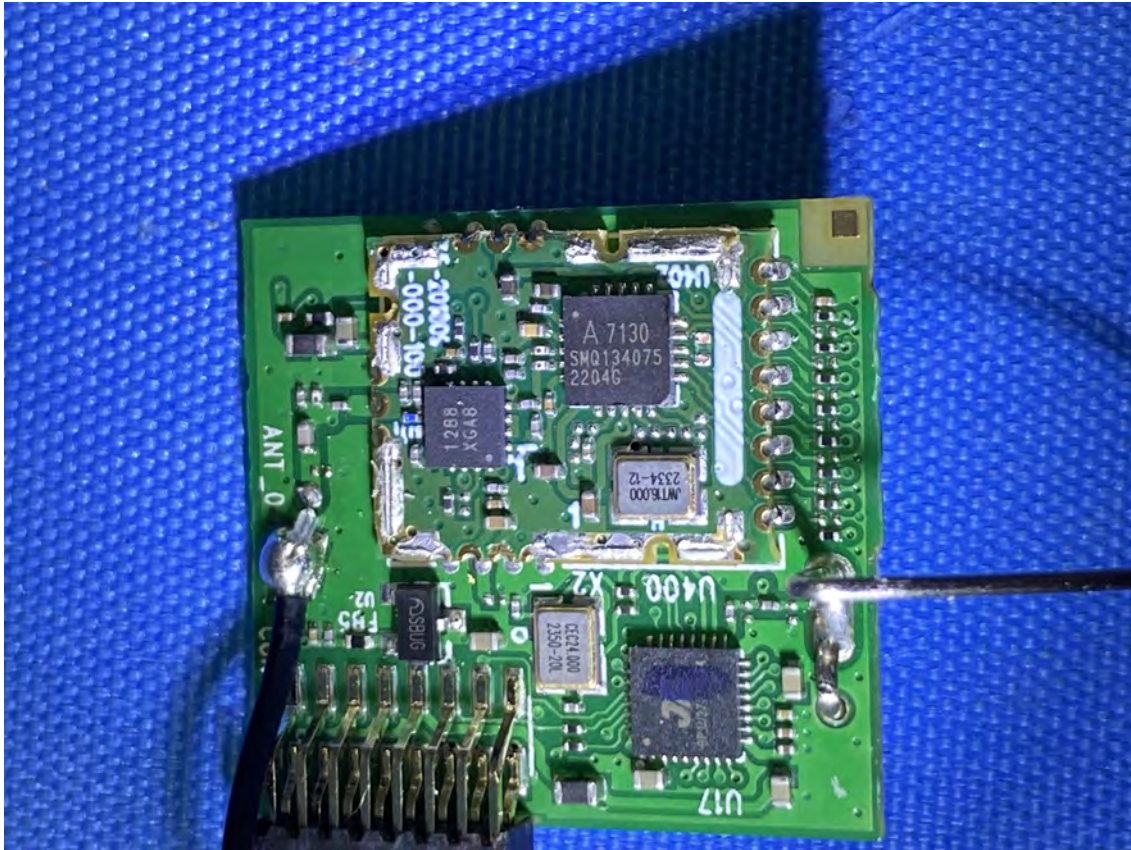

INTERTEK TESTING SERVICES

Equipment Photographs

(Internal)

FCC ID: EW780-3345-00
IC: 1135B-80334500
PMN: LF925HD BU, LF925-2HD BU

INTERTEK TESTING SERVICES

Equipment Photographs

(Internal)

FCC ID: EW780-3345-00