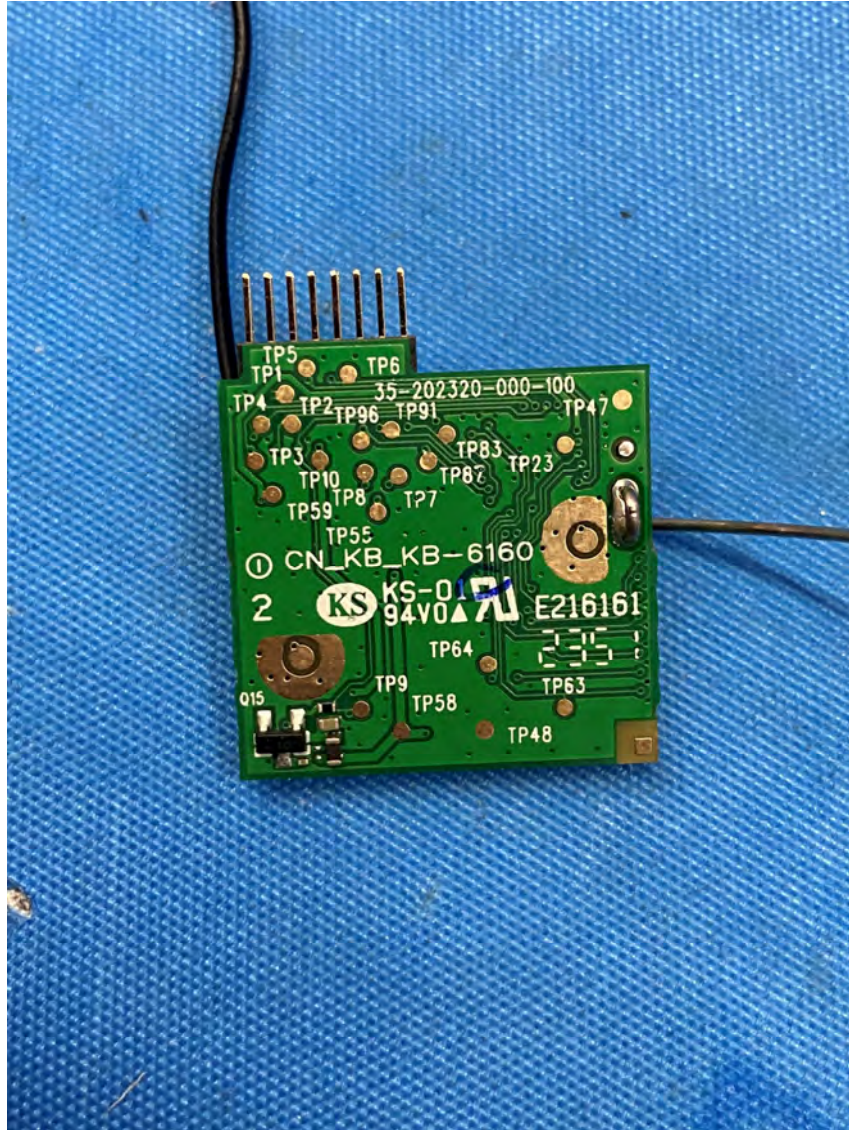

INTERTEK TESTING SERVICES

Equipment Photographs

(Internal)

FCC ID: EW780-3345-00
IC: 1135B-80334500
PMN: LF925HD BU, LF925-2HD BU