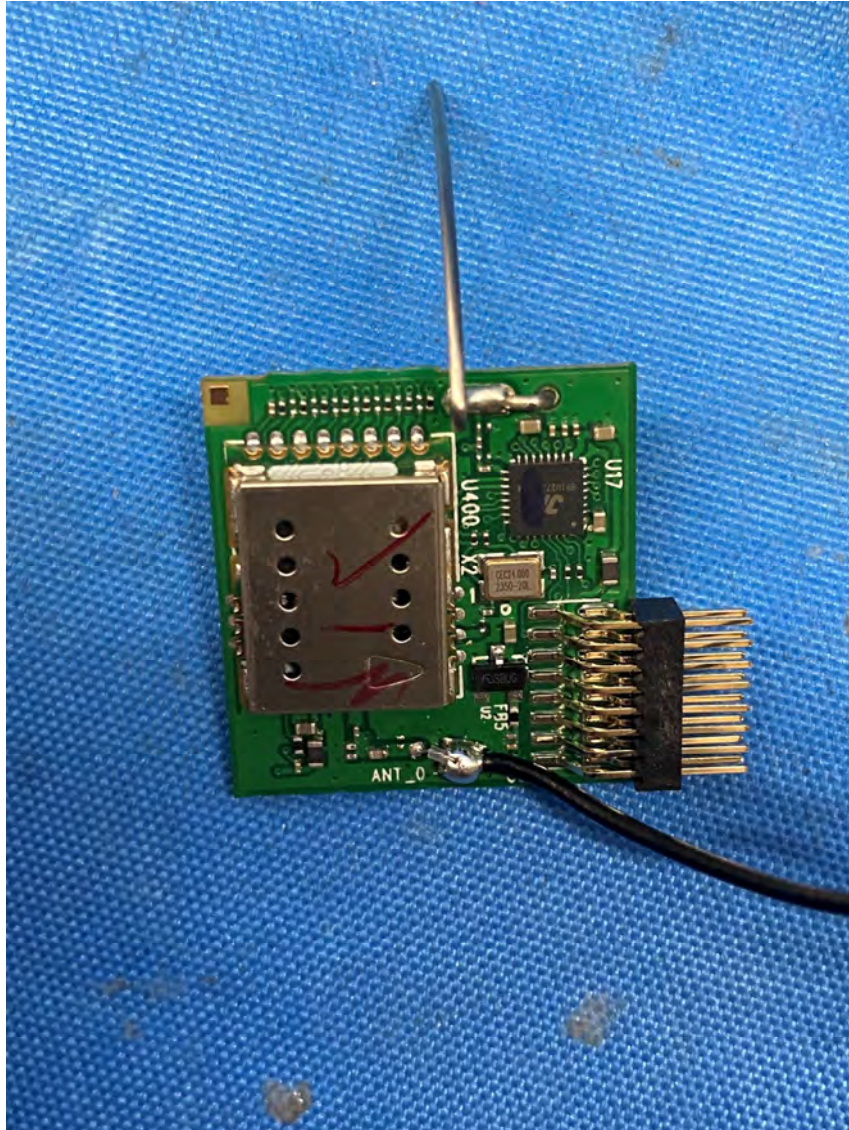

(Internal)

FCC ID: EW780-3345-00
IC: 1135B-80334500
PMN: LF925HD BU, LF925-2HD BU

INTERTEK TESTING SERVICES

Equipment Photographs

(Internal)

FCC ID: EW780-3345-00
IC: 1135B-80334500
PMN: LF925HD BU, LF925-2HD BU