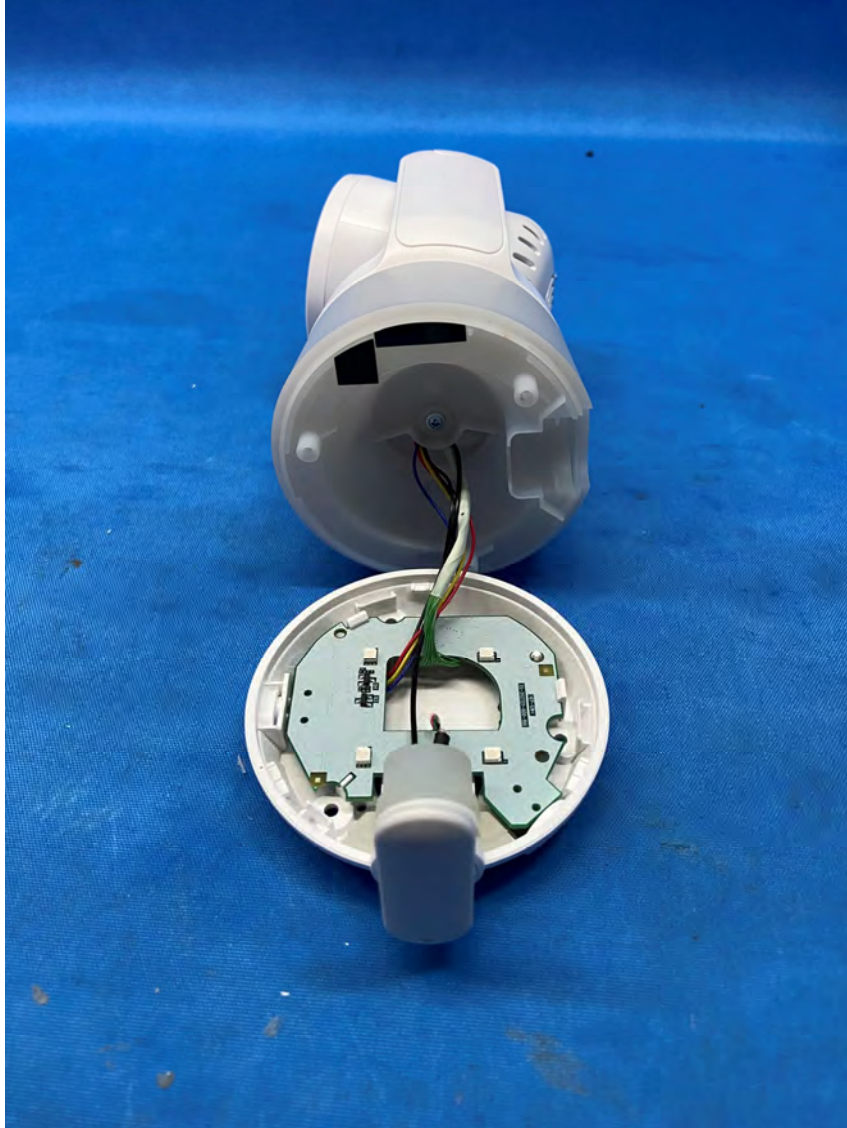

IC: 1135B-80334500

PMN: LF925HD BU, LF925-2HD BU

INTERTEK TESTING SERVICES

Equipment Photographs

(Internal)

INTERTEK TESTING SERVICES

Equipment Photographs

(Internal)