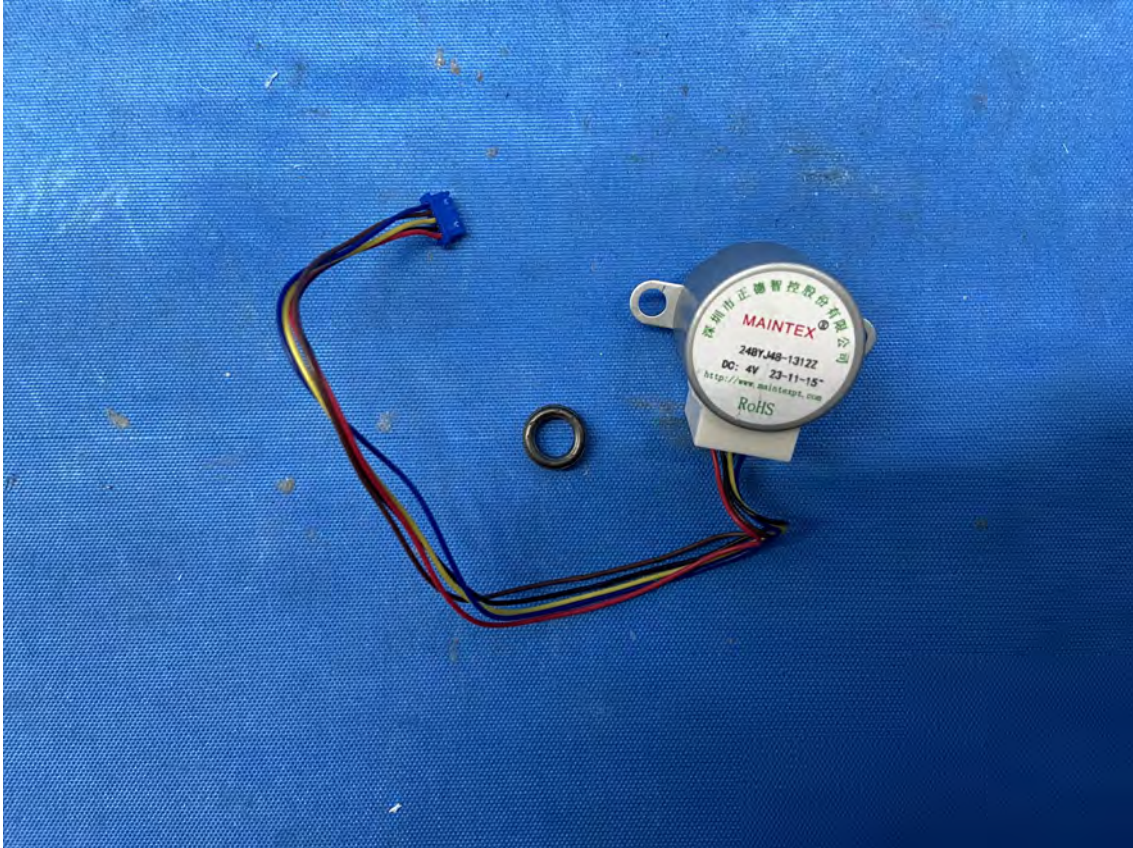

INTERTEK TESTING SERVICES

Equipment Photographs

(Internal)

FCC ID: EW780-3345-00
IC: 1135B-80334500
PMN: LF930HD BU, LF930-2HD BU