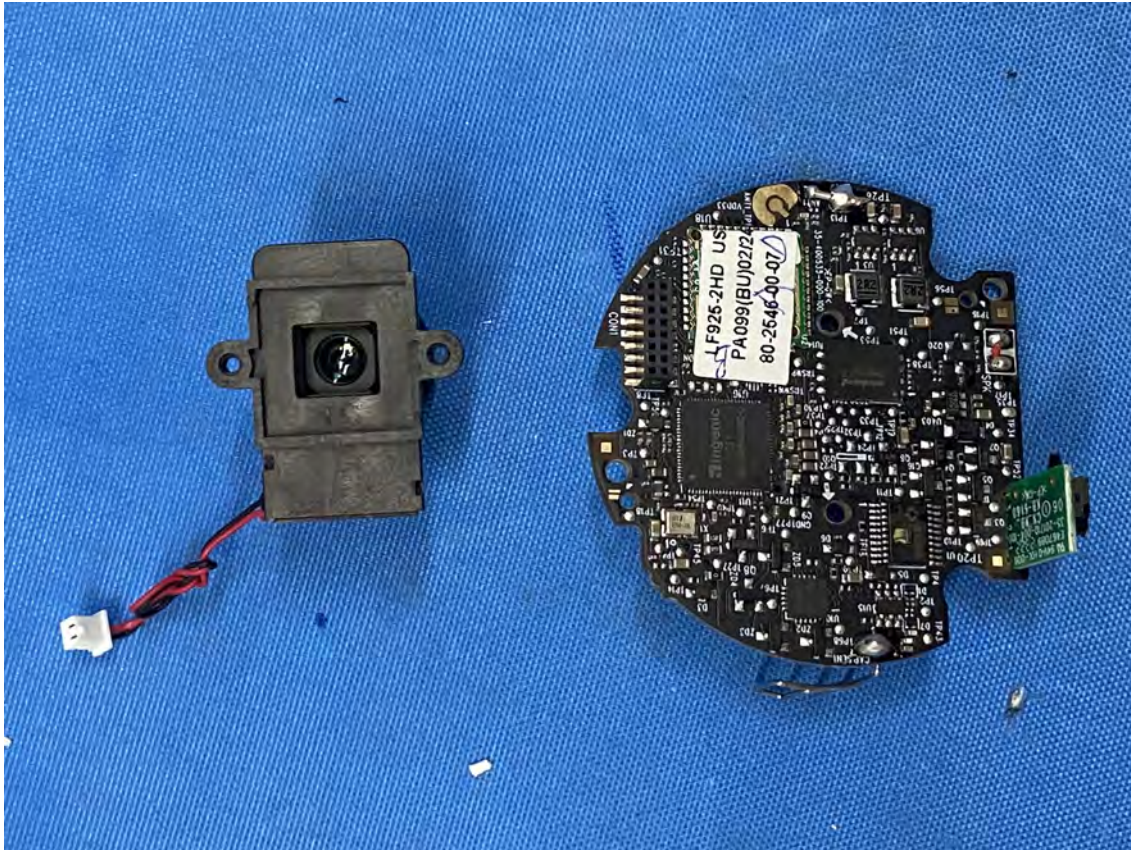

INTERTEK TESTING SERVICES

Equipment Photographs

(Internal)

FCC ID: EW780-3345-00
IC: 1135B-80334500
PMN: LF925HD BU, LF925-2HD BU