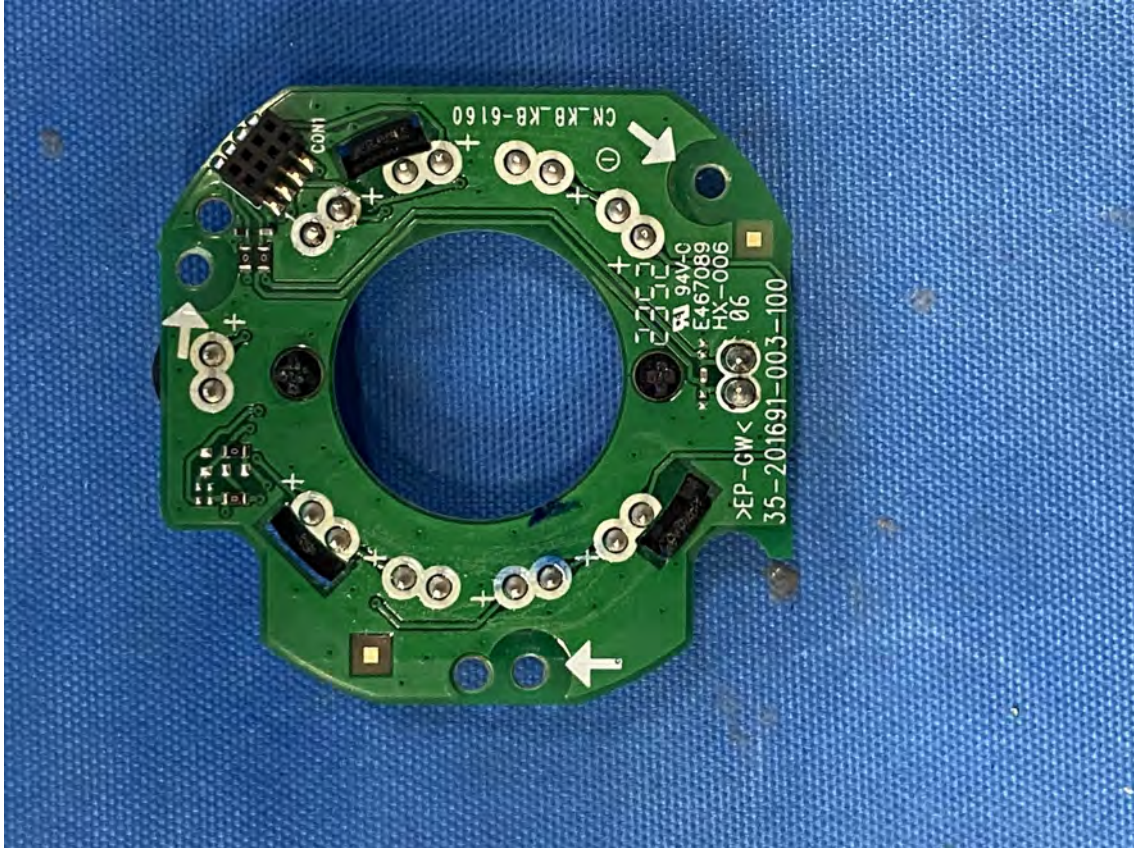

INTERTEK TESTING SERVICES

Equipment Photographs

(Internal)

FCC ID: EW780-3345-00
IC: 1135B-80334500
PMN: LF930HD BU, LF930-2HD BU