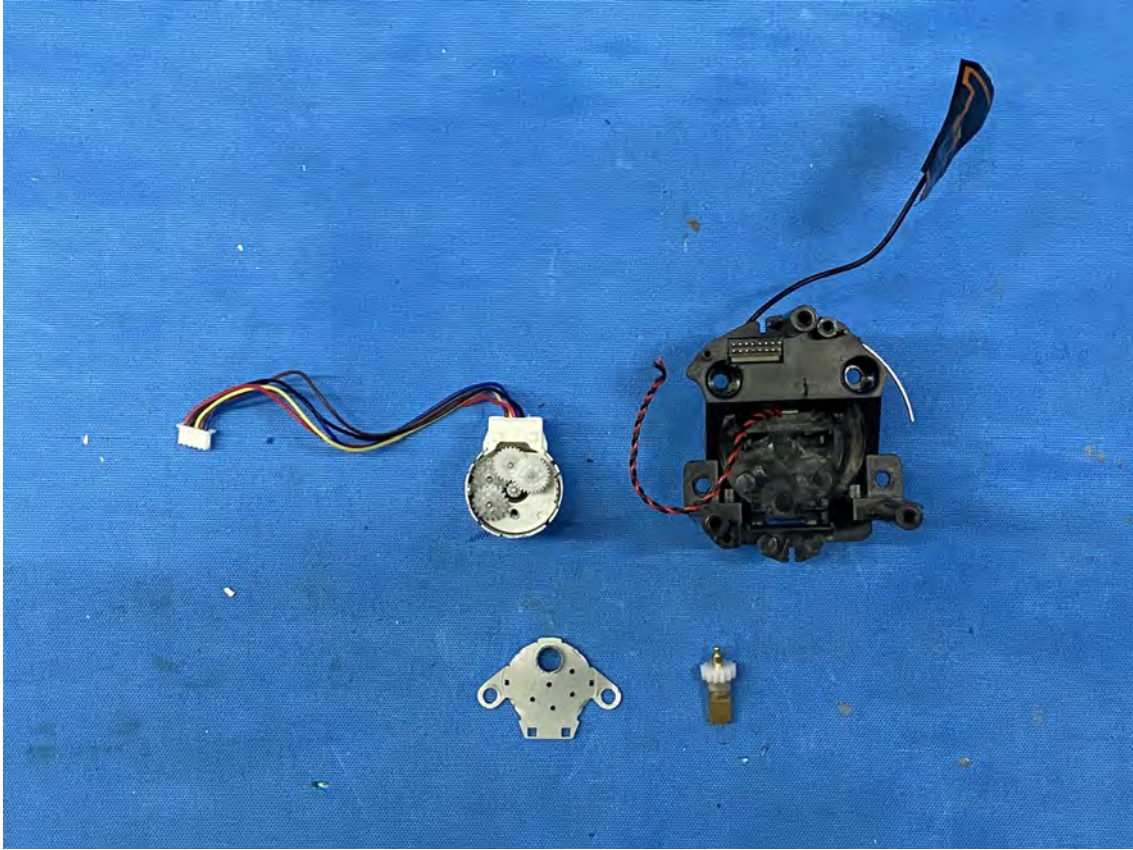

INTERTEK TESTING SERVICES

Equipment Photographs

(Internal)

FCC ID: EW780-3345-00
IC: 1135B-80334500
PMN: LF925HD BU, LF925-2HD BU