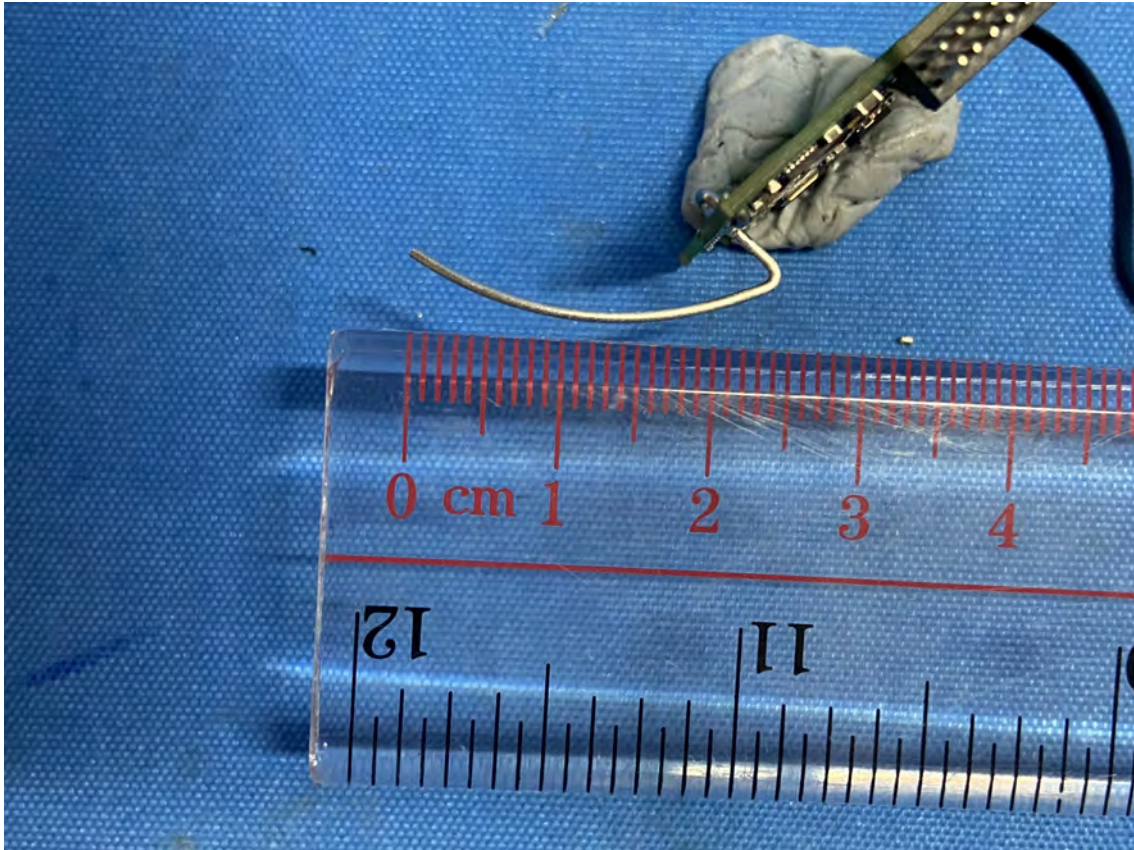

INTERTEK TESTING SERVICES

Equipment Photographs

(Internal)