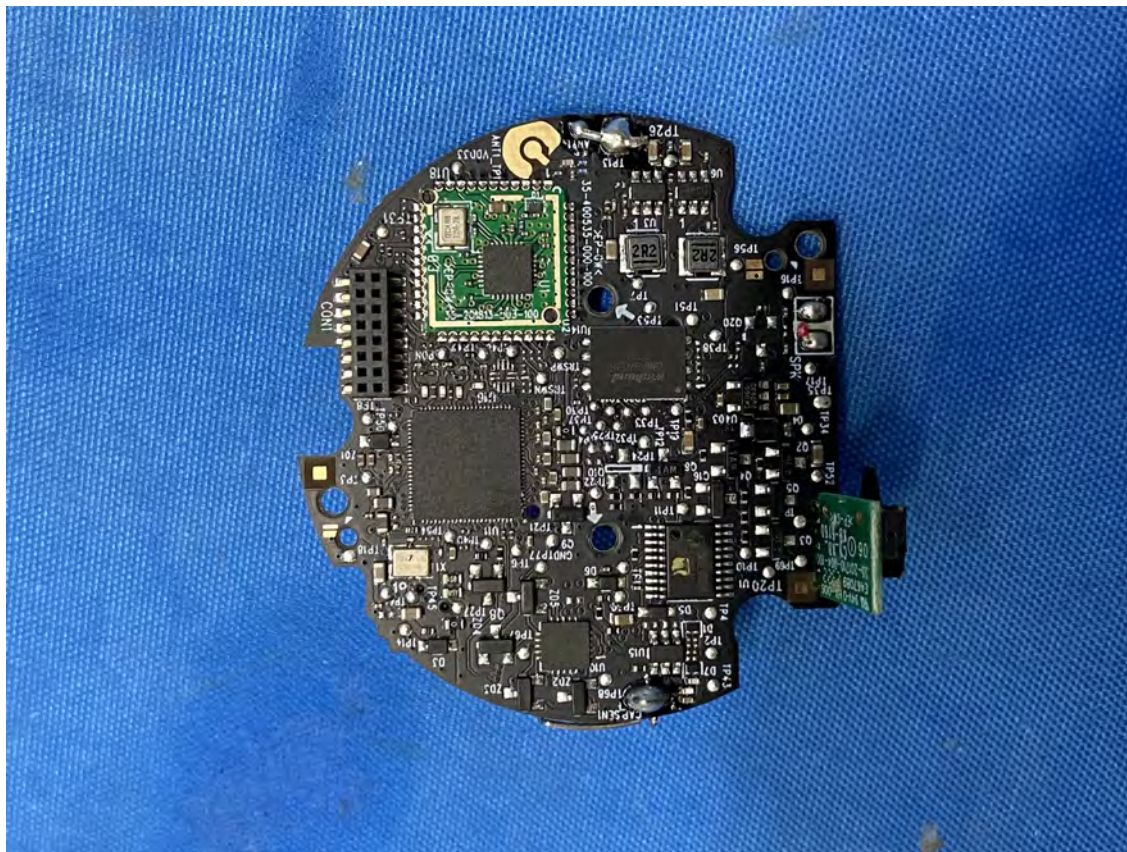

INTERTEK TESTING SERVICES

Equipment Photographs

(Internal)

FCC ID: EW780-3345-00
IC: 1135B-80334500
PMN: LF925HD BU, LF925-2HD BU

INTERTEK TESTING SERVICES

Equipment Photographs

(Internal)

FCC ID: EW780-3345-00

IC: 1135B-80334500

PMN: LF925HD BU, LF925-2HD BU

INTERTEK TESTING SERVICES

Equipment Photographs

(Internal)

FCC ID: EW780-3345-00
IC: 1135B-80334500
PMN: LF925HD BU, LF925-2HD BU

INTERTEK TESTING SERVICES

Equipment Photographs