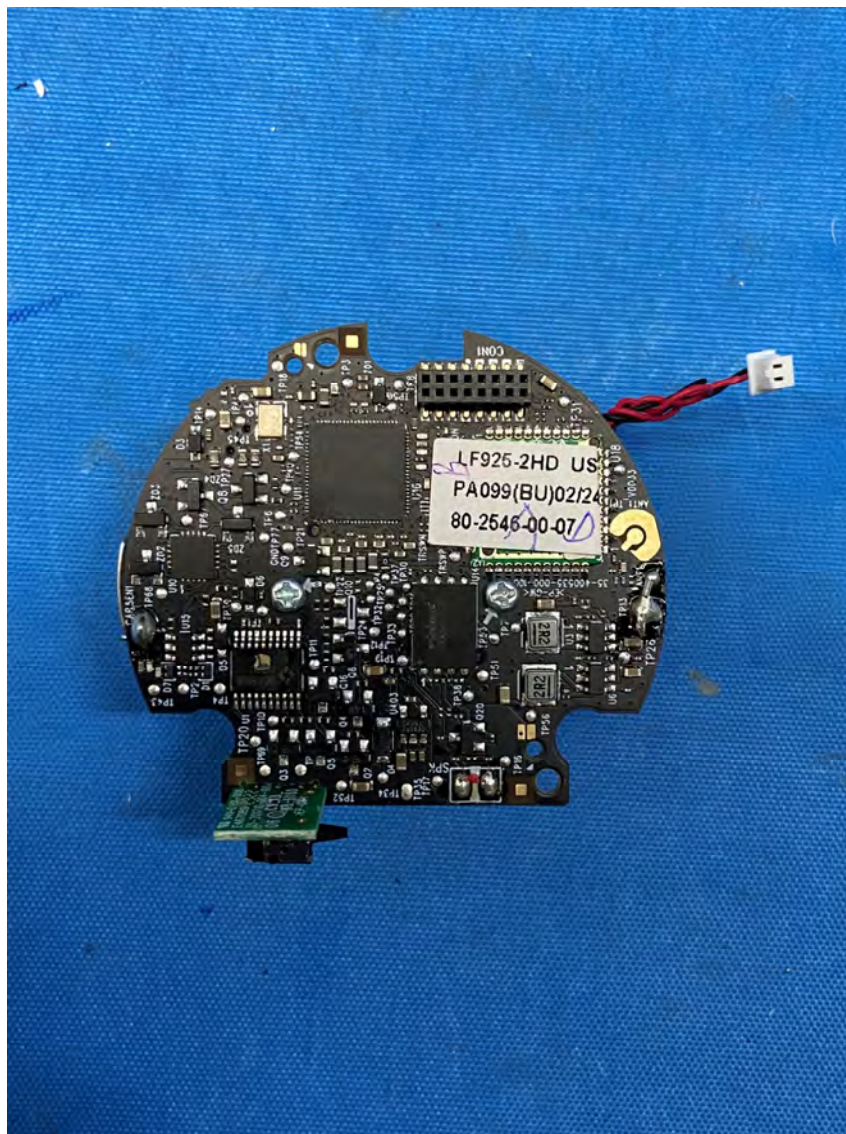

INTERTEK TESTING SERVICES

Equipment Photographs

(Internal)

FCC ID: EW780-3345-00
IC: 1135B-80334500
PMN: LF930HD BU, LF930-2HD BU

INTERTEK TESTING SERVICES

Equipment Photographs

(Internal)

FCC ID: EW780-3345-00