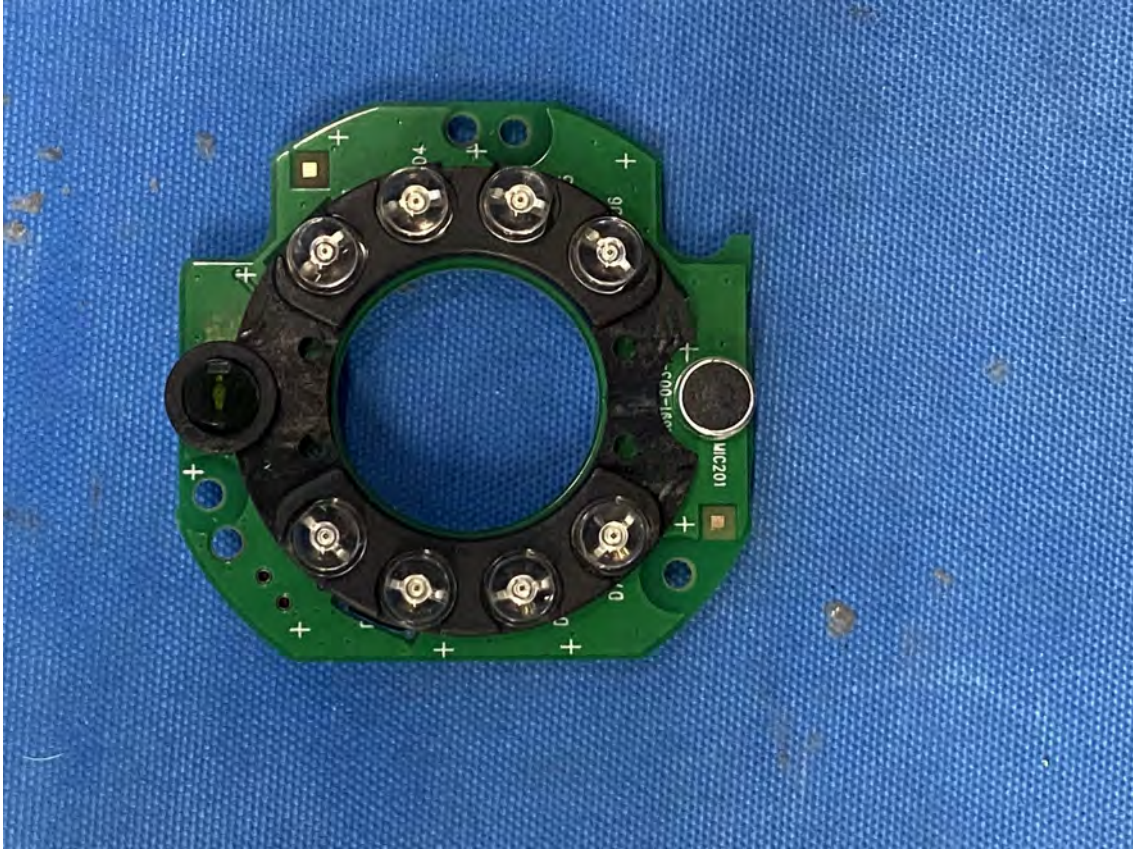

INTERTEK TESTING SERVICES

Equipment Photographs

(Internal)

FCC ID: EW780-3345-00
IC: 1135B-80334500
PMN: LF930HD BU, LF930-2HD BU

INTERTEK TESTING SERVICES

Equipment Photographs

(Internal)

FCC ID: EW780-3345-00
IC: 1135B-80334500
PMN: LF930HD BU, LF930-2HD BU