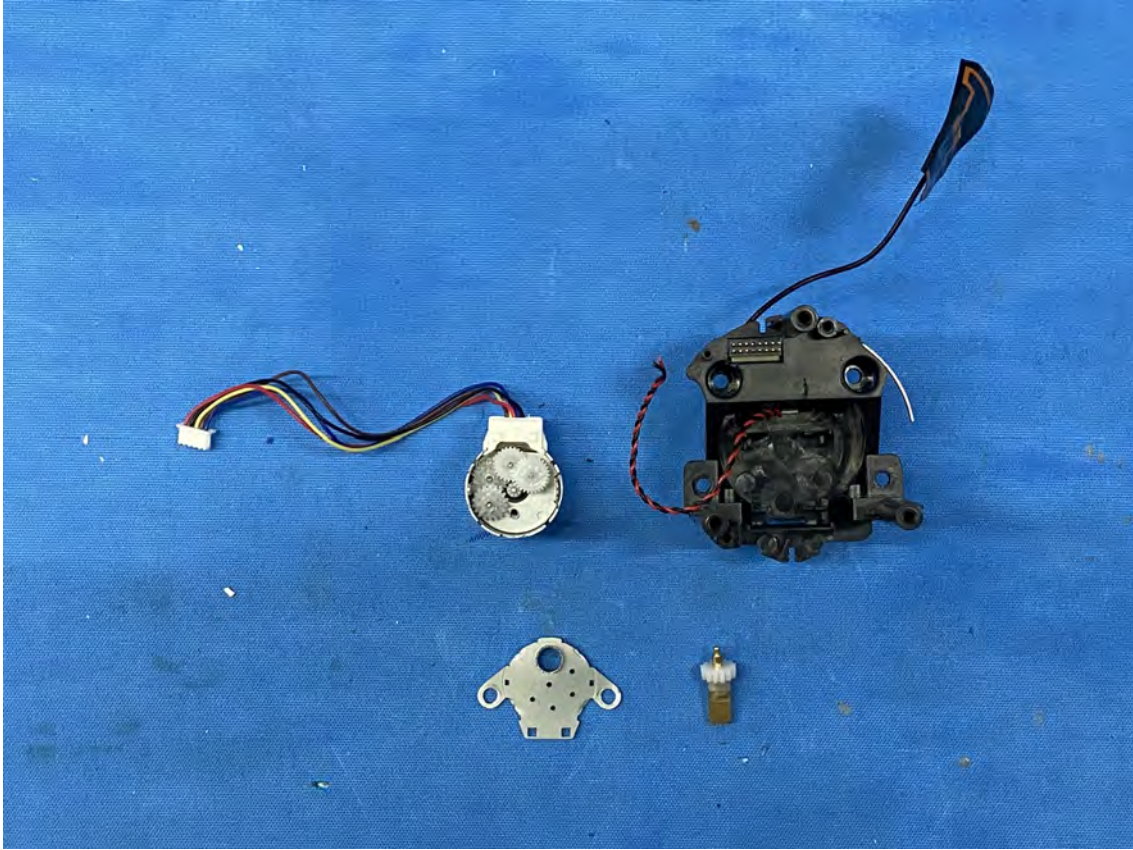

INTERTEK TESTING SERVICES

Equipment Photographs

(Internal)

FCC ID: EW780-3345-00
IC: 1135B-80334500
PMN: LF930HD BU, LF930-2HD BU