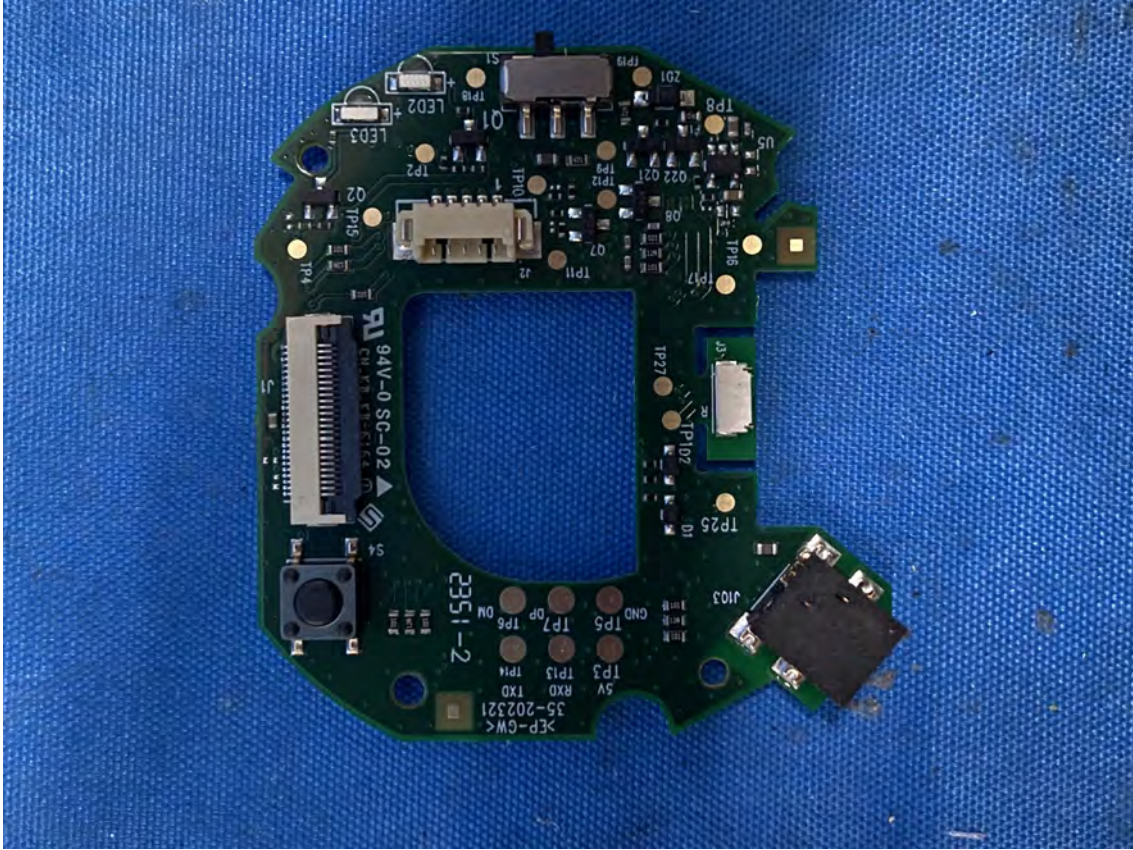

FCC ID: EW780-3345-00
IC: 1135B-80334500
PMN: LF930HD BU, LF930-2HD BU

INTERTEK TESTING SERVICES

Equipment Photographs

(Internal)

FCC ID: EW780-3345-00
IC: 1135B-80334500
PMN: LF930HD BU, LF930-2HD BU

INTERTEK TESTING SERVICES

Equipment Photographs

(Internal)

FCC ID: EW780-3345-00
IC: 1135B-80334500
PMN: LF930HD BU, LF930-2HD BU

INTERTEK TESTING SERVICES

Equipment Photographs

(Internal)

FCC ID: EW780-3345-00
IC: 1135B-80334500
PMN: LF930HD BU, LF930-2HD BU