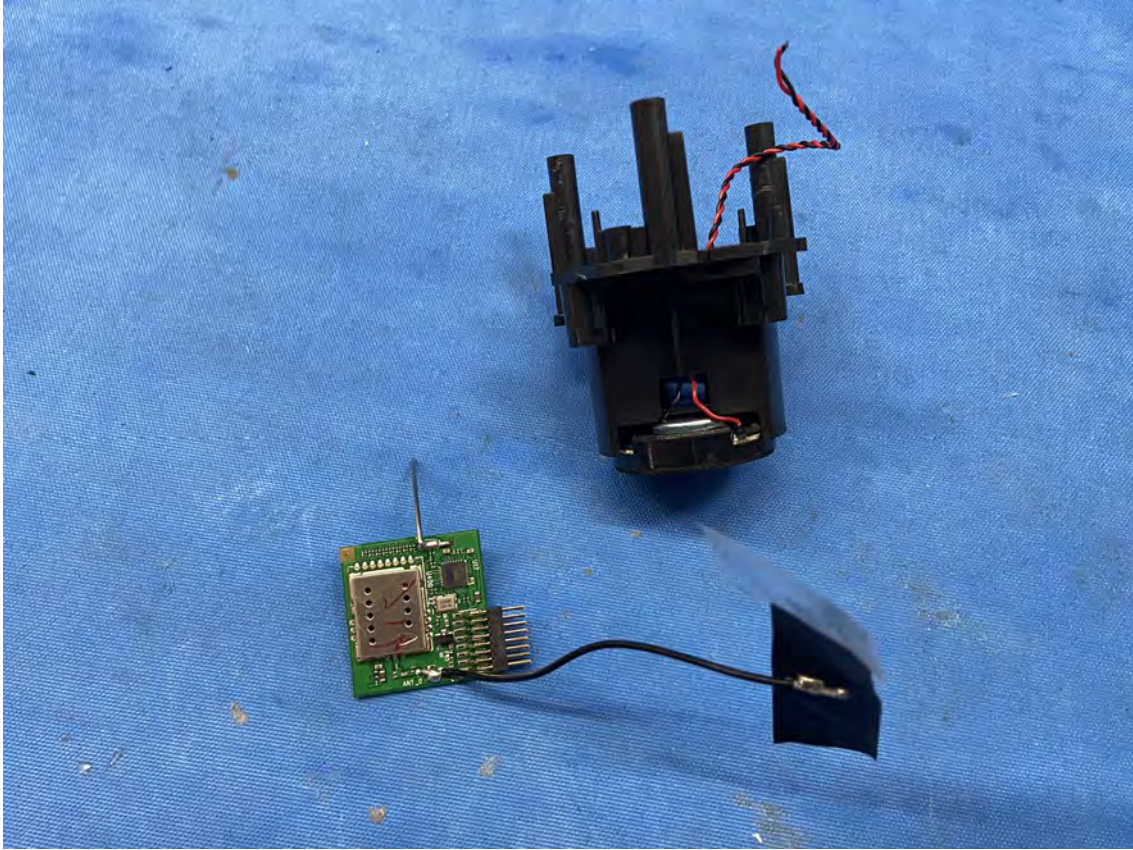

INTERTEK TESTING SERVICES

Equipment Photographs

(Internal)

FCC ID: EW780-3345-00
IC: 1135B-80334500
PMN: LF925HD BU, LF925-2HD BU