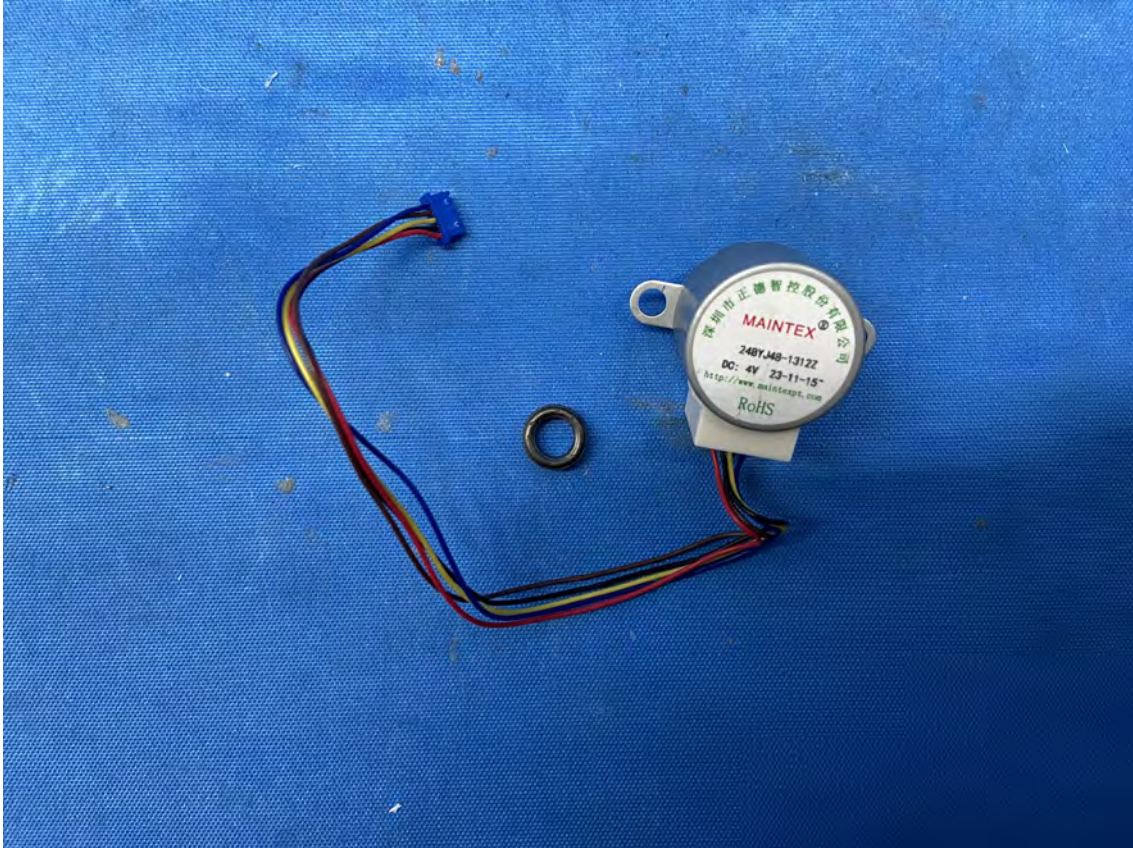

INTERTEK TESTING SERVICES

Equipment Photographs

(Internal)

FCC ID: EW780-3345-00
IC: 1135B-80334500
PMN: LF925HD BU, LF925-2HD BU