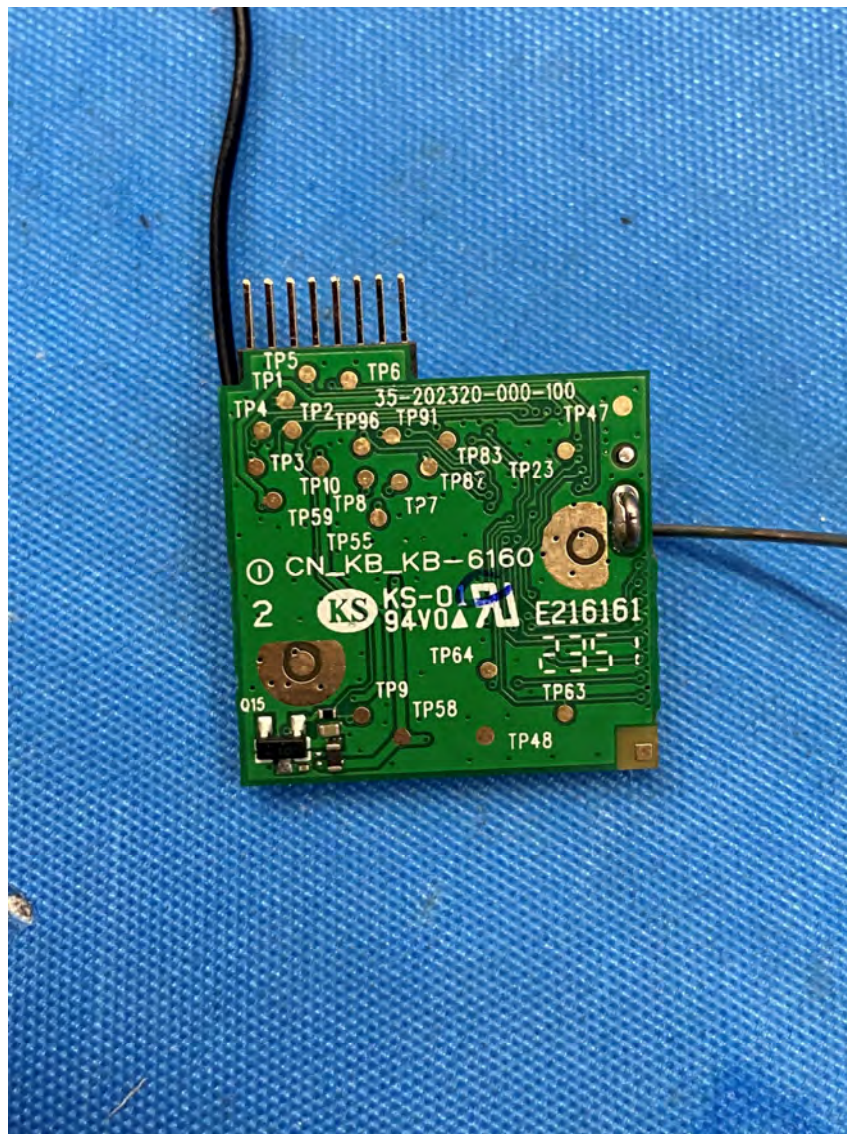

INTERTEK TESTING SERVICES

Equipment Photographs

(Internal)

FCC ID: EW780-3345-00
IC: 1135B-80334500
PMN: LF930HD BU, LF930-2HD BU