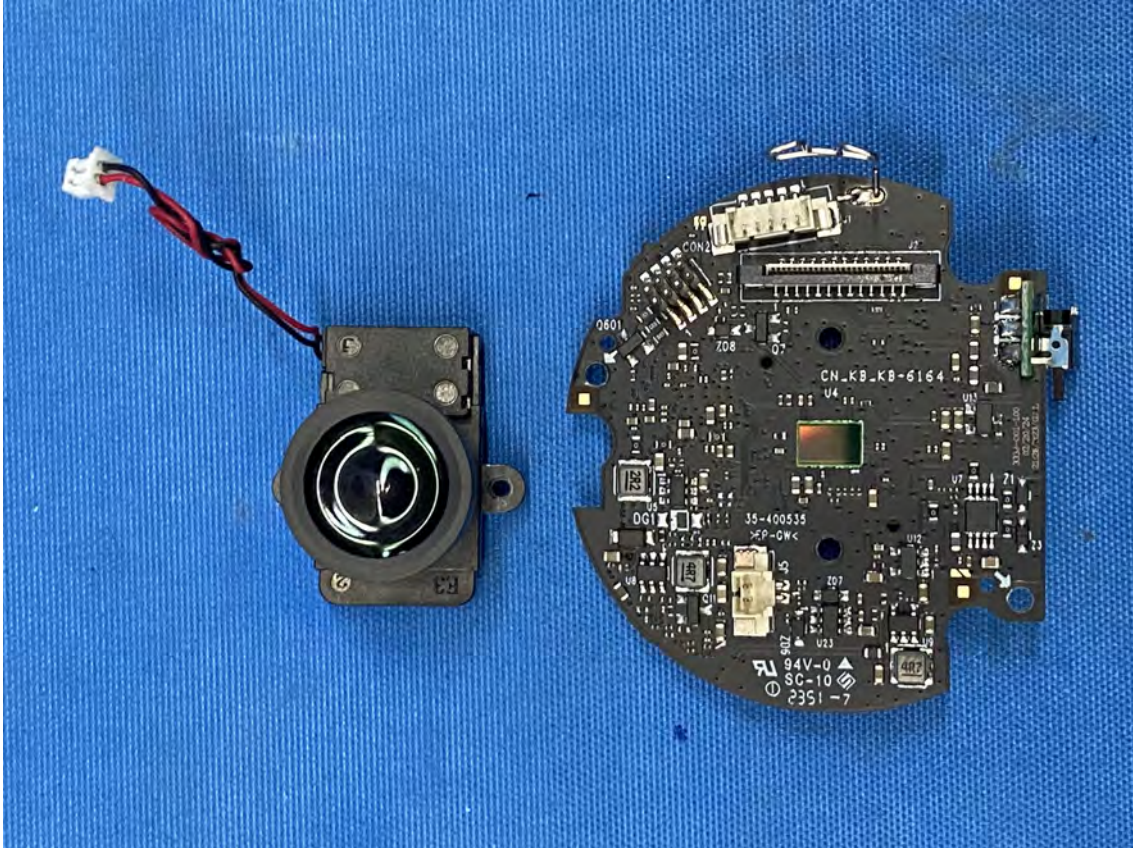

INTERTEK TESTING SERVICES

Equipment Photographs

(Internal)

FCC ID: EW780-3345-00
IC: 1135B-80334500
PMN: LF930HD BU, LF930-2HD BU