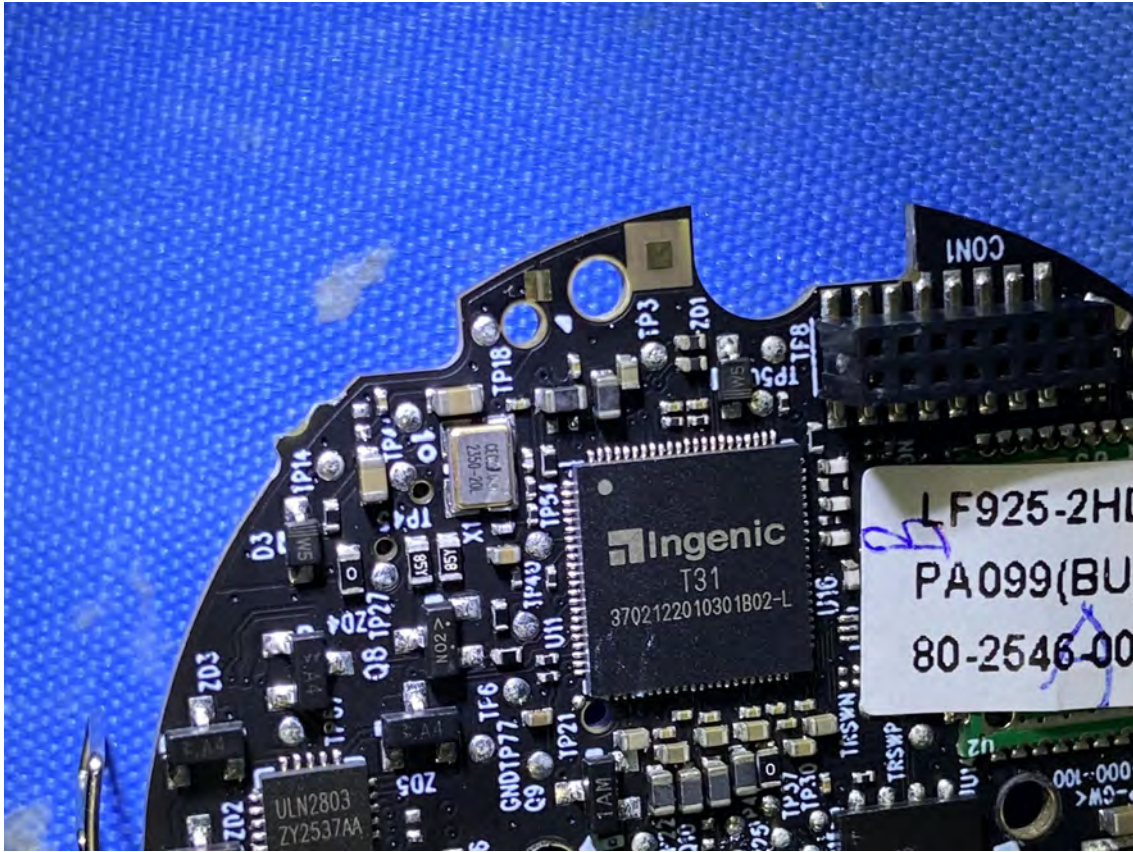

IC: 1135B-80334500

PMN: LF925HD BU, LF925-2HD BU

INTERTEK TESTING SERVICES

Equipment Photographs

(Internal)

FCC ID: EW780-3345-00
IC: 1135B-80334500
PMN: LF925HD BU, LF925-2HD BU

INTERTEK TESTING SERVICES

Equipment Photographs

(Internal)

FCC ID: EW780-3345-00
IC: 1135B-80334500
PMN: LF925HD BU, LF925-2HD BU

INTERTEK TESTING SERVICES

Equipment Photographs

(Internal)

FCC ID: EW780-3345-00

IC: 1135B-80334500

PMN: LF925HD BU, LF925-2HD BU

INTERTEK TESTING SERVICES

Equipment Photographs

(Internal)

FCC ID: EW780-3345-00
IC: 1135B-80334500
PMN: LF925HD BU, LF925-2HD BU

INTERTEK TESTING SERVICES

Equipment Photographs

(Internal)

FCC ID: EW780-3345-00