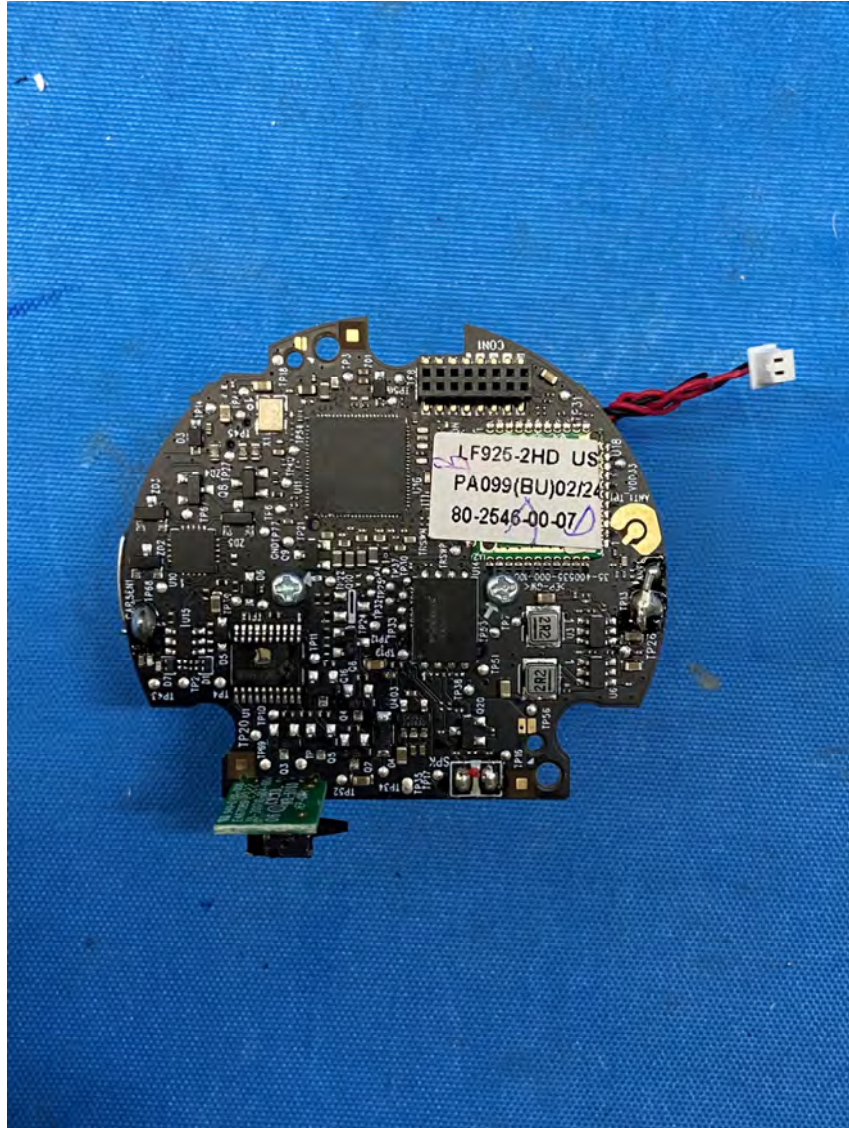

INTERTEK TESTING SERVICES

Equipment Photographs

(Internal)

FCC ID: EW780-3345-00
IC: 1135B-80334500
PMN: LF925HD BU, LF925-2HD BU

INTERTEK TESTING SERVICES

Equipment Photographs

(Internal)

FCC ID: EW780-3345-00
IC: 1135B-80334500
PMN: LF925HD BU, LF925-2HD BU

INTERTEK TESTING SERVICES

Equipment Photographs

(Internal)

FCC ID: EW780-3345-00
IC: 1135B-80334500
PMN: LF925HD BU, LF925-2HD BU

INTERTEK TESTING SERVICES

Equipment Photographs

(Internal)

FCC ID: EW780-3345-00

IC: 1135B-80334500

PMN: LF925HD BU, LF925-2HD BU

INTERTEK TESTING SERVICES

Equipment Photographs

(Internal)

FCC ID: EW780-3345-00
IC: 1135B-80334500
PMN: LF925HD BU, LF925-2HD BU

INTERTEK TESTING SERVICES

Equipment Photographs