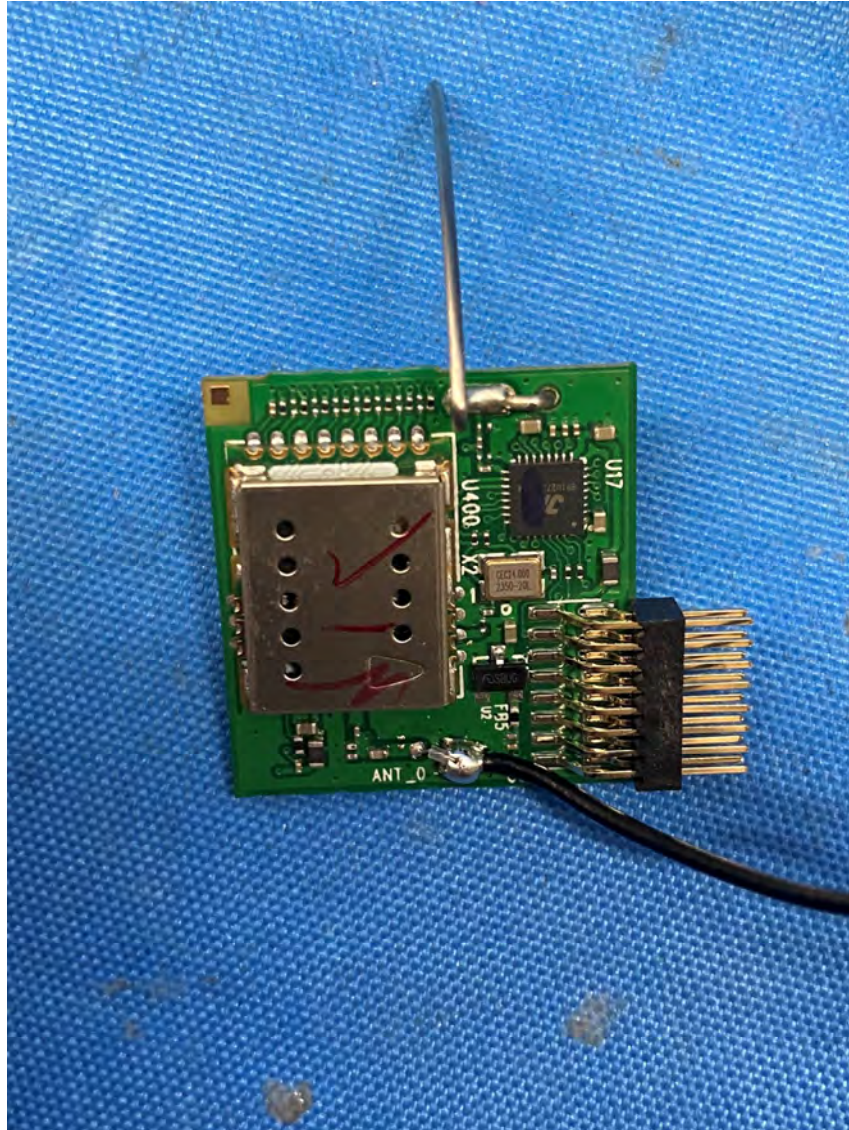

(Internal)

FCC ID: EW780-3345-00
IC: 1135B-80334500
PMN: LF930HD BU, LF930-2HD BU

INTERTEK TESTING SERVICES

Equipment Photographs

(Internal)

FCC ID: EW780-3345-00
IC: 1135B-80334500
PMN: LF930HD BU, LF930-2HD BU