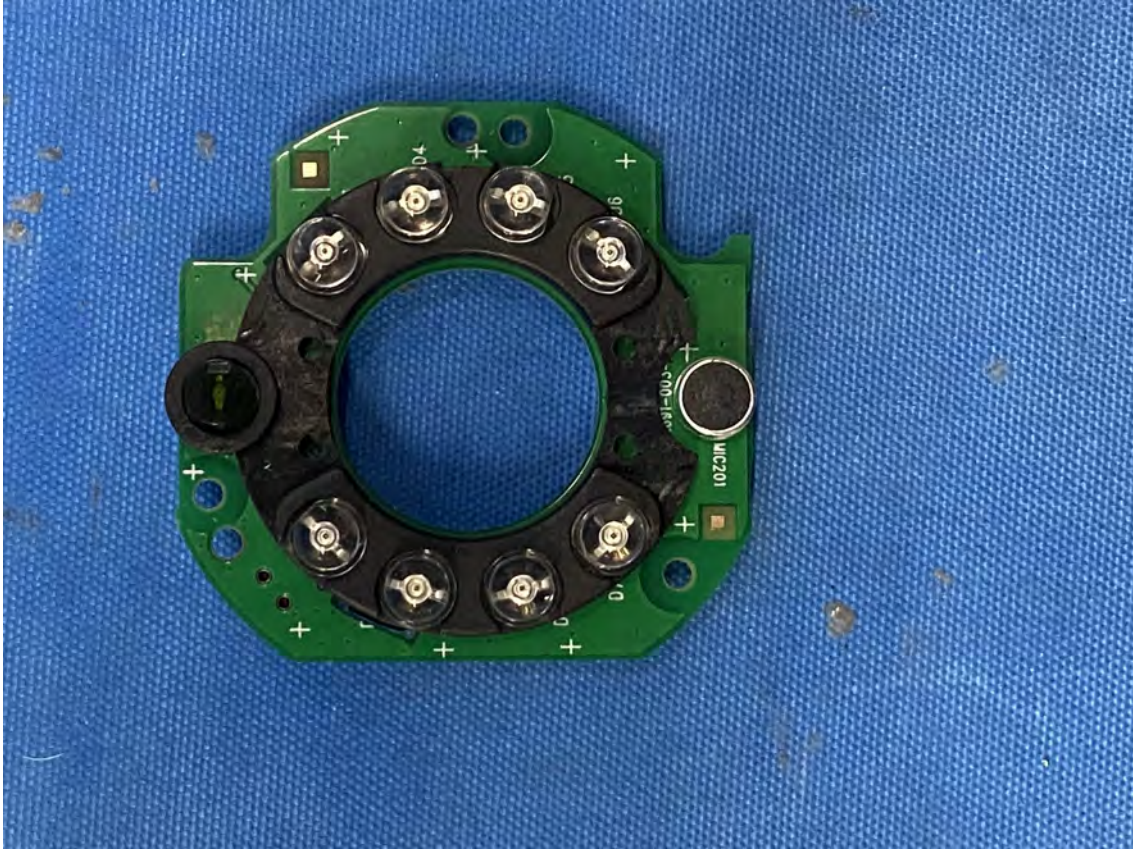

INTERTEK TESTING SERVICES

Equipment Photographs

(Internal)

FCC ID: EW780-3345-00
IC: 1135B-80334500
PMN: LF925HD BU, LF925-2HD BU

INTERTEK TESTING SERVICES

Equipment Photographs

(Internal)

FCC ID: EW780-3345-00
IC: 1135B-80334500
PMN: LF925HD BU, LF925-2HD BU