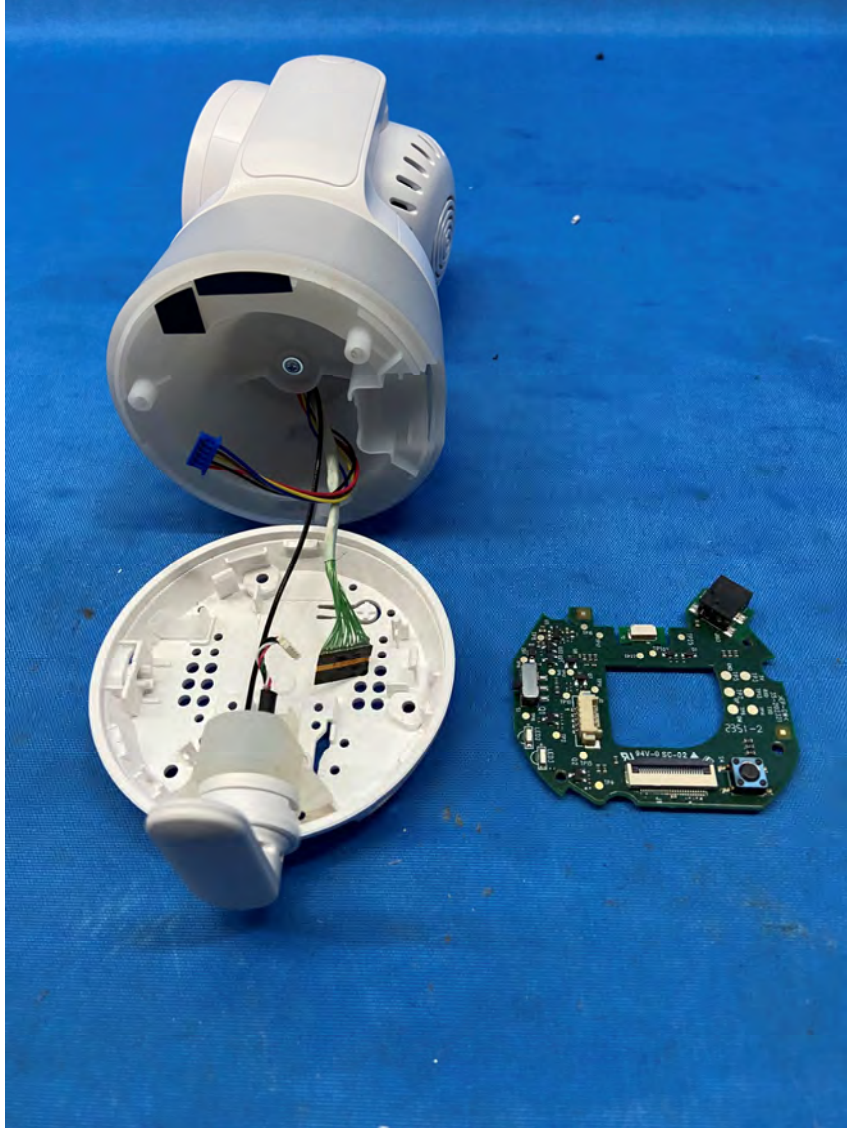

INTERTEK TESTING SERVICES

Equipment Photographs

(Internal)

FCC ID: EW780-3345-00
IC: 1135B-80334500
PMN: LF930HD BU, LF930-2HD BU