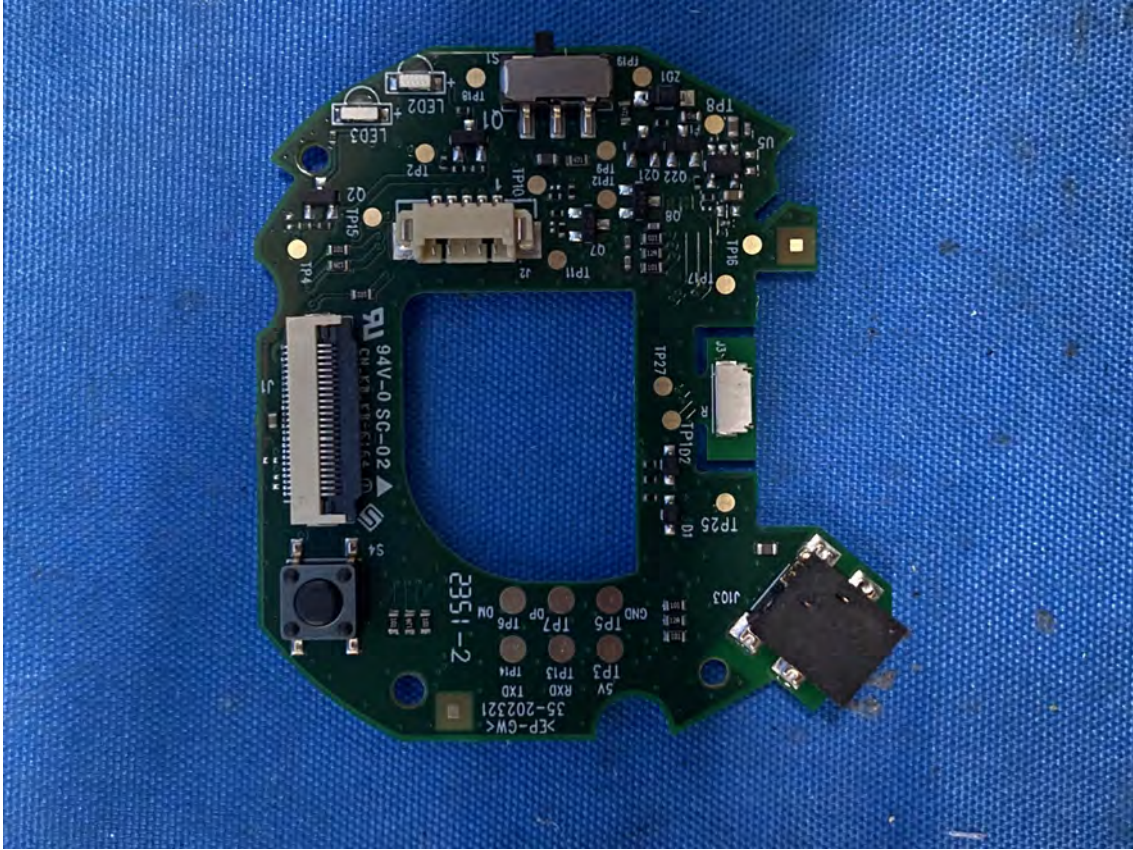

INTERTEK TESTING SERVICES

Equipment Photographs

(Internal)

FCC ID: EW780-3345-00
IC: 1135B-80334500
PMN: LF925HD BU, LF925-2HD BU

INTERTEK TESTING SERVICES

Equipment Photographs

(Internal)

FCC ID: EW780-3345-00
IC: 1135B-80334500
PMN: LF925HD BU, LF925-2HD BU