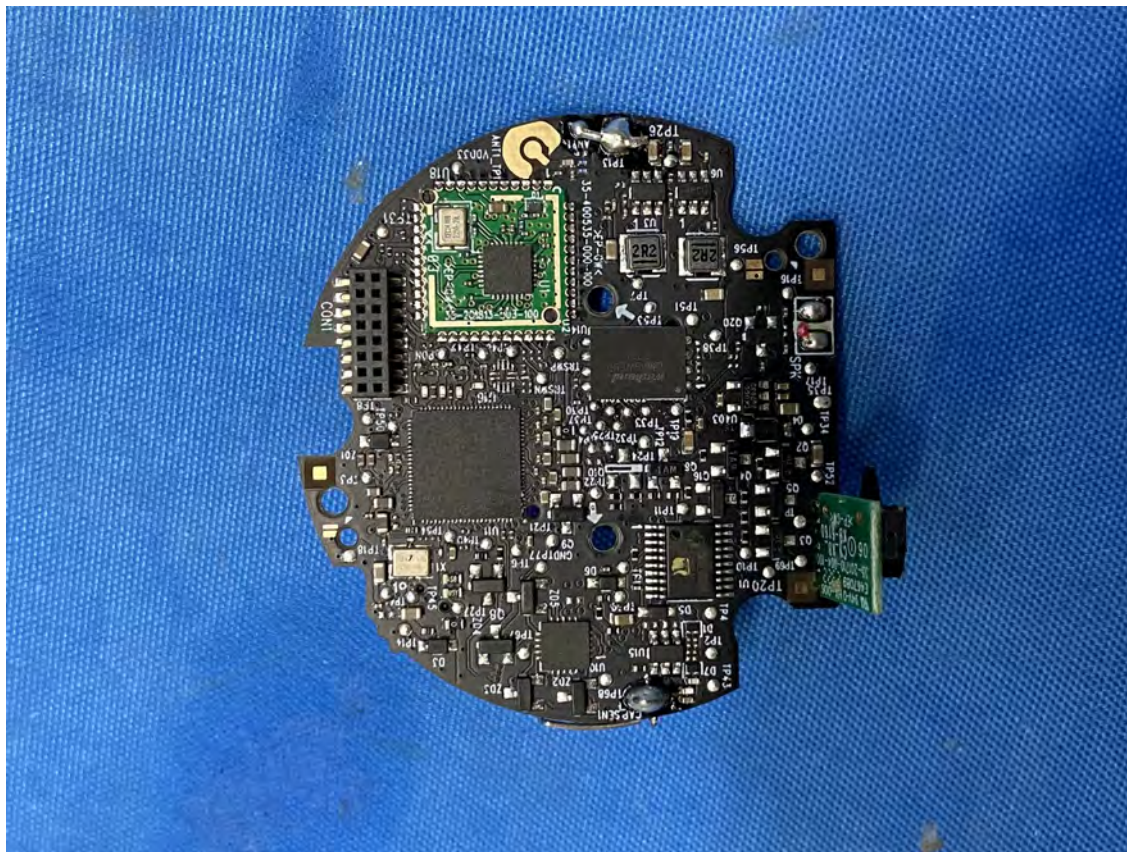

INTERTEK TESTING SERVICES

Equipment Photographs

(Internal)

FCC ID: EW780-3345-00
IC: 1135B-80334500
PMN: LF930HD BU, LF930-2HD BU

INTERTEK TESTING SERVICES

Equipment Photographs

(Internal)

FCC ID: EW780-3345-00