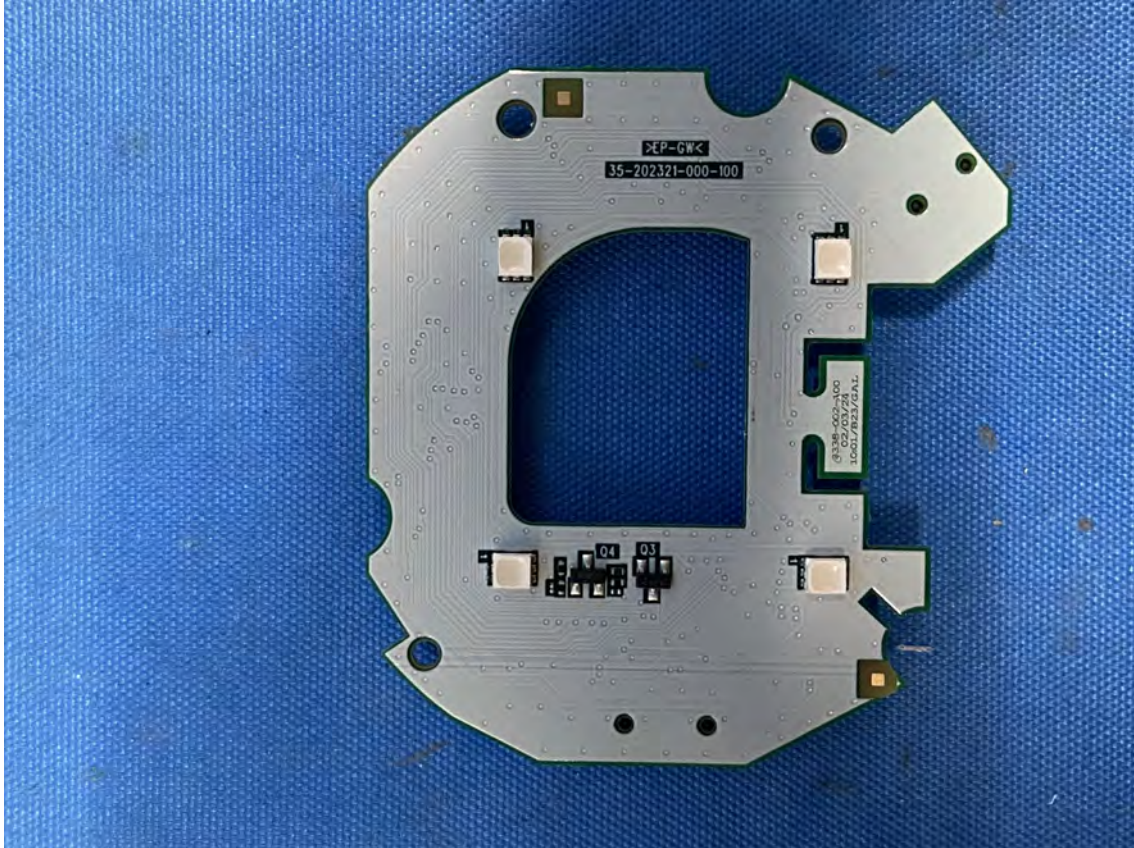

INTERTEK TESTING SERVICES

Equipment Photographs

(Internal)

FCC ID: EW780-3345-00
IC: 1135B-80334500
PMN: LF925HD BU, LF925-2HD BU

INTERTEK TESTING SERVICES

Equipment Photographs

(Internal)

FCC ID: EW780-3345-00
IC: 1135B-80334500
PMN: LF925HD BU, LF925-2HD BU