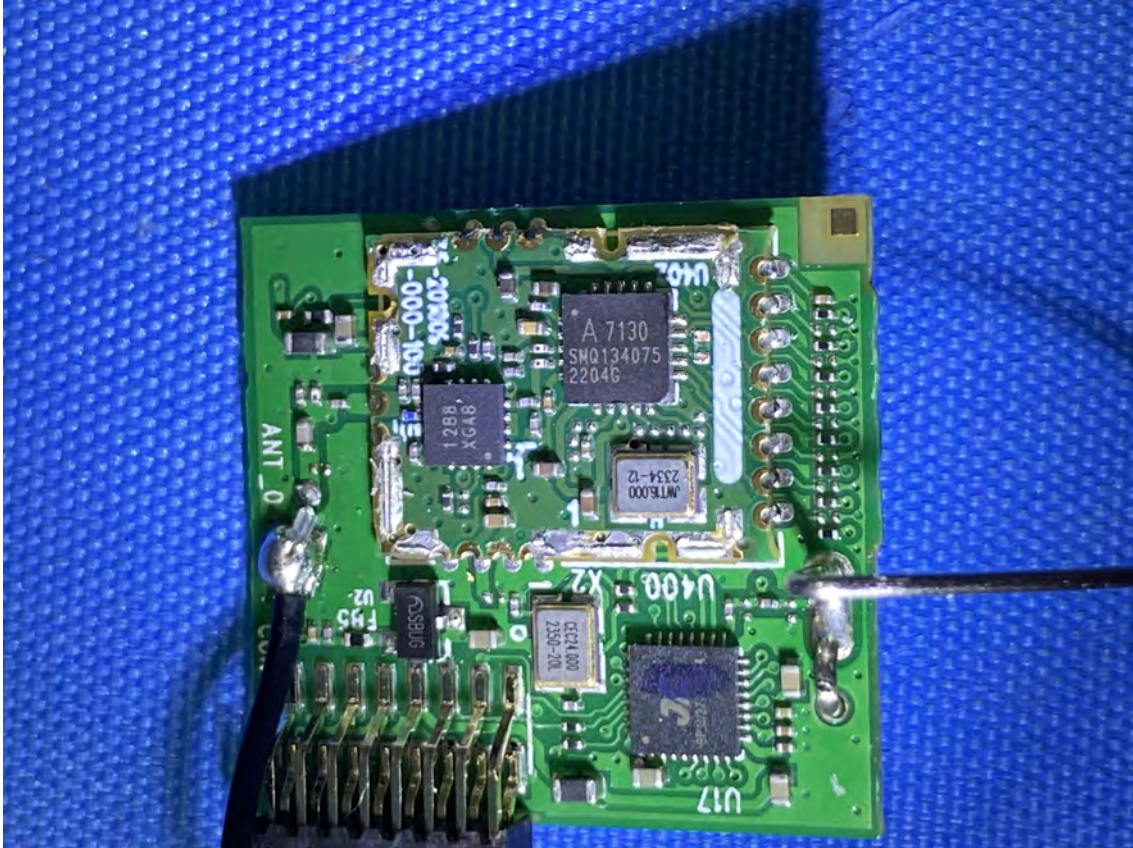

INTERTEK TESTING SERVICES

Equipment Photographs

(Internal)

FCC ID: EW780-3345-00
IC: 1135B-80334500
PMN: LF930HD BU, LF930-2HD BU

INTERTEK TESTING SERVICES

Equipment Photographs

(Internal)

FCC ID: EW780-3345-00
IC: 1135B-80334500
PMN: LF930HD BU, LF930-2HD BU