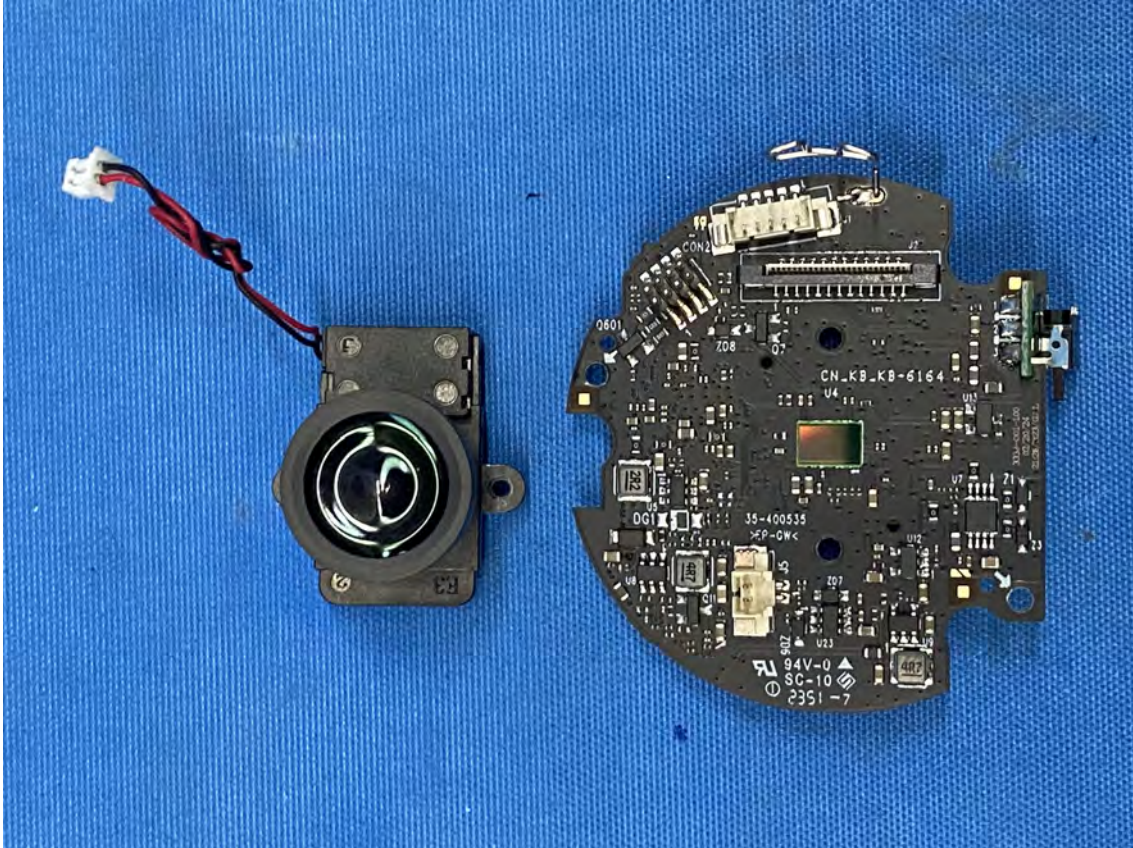

INTERTEK TESTING SERVICES

Equipment Photographs

(Internal)

FCC ID: EW780-3345-00
IC: 1135B-80334500
PMN: LF925HD BU, LF925-2HD BU