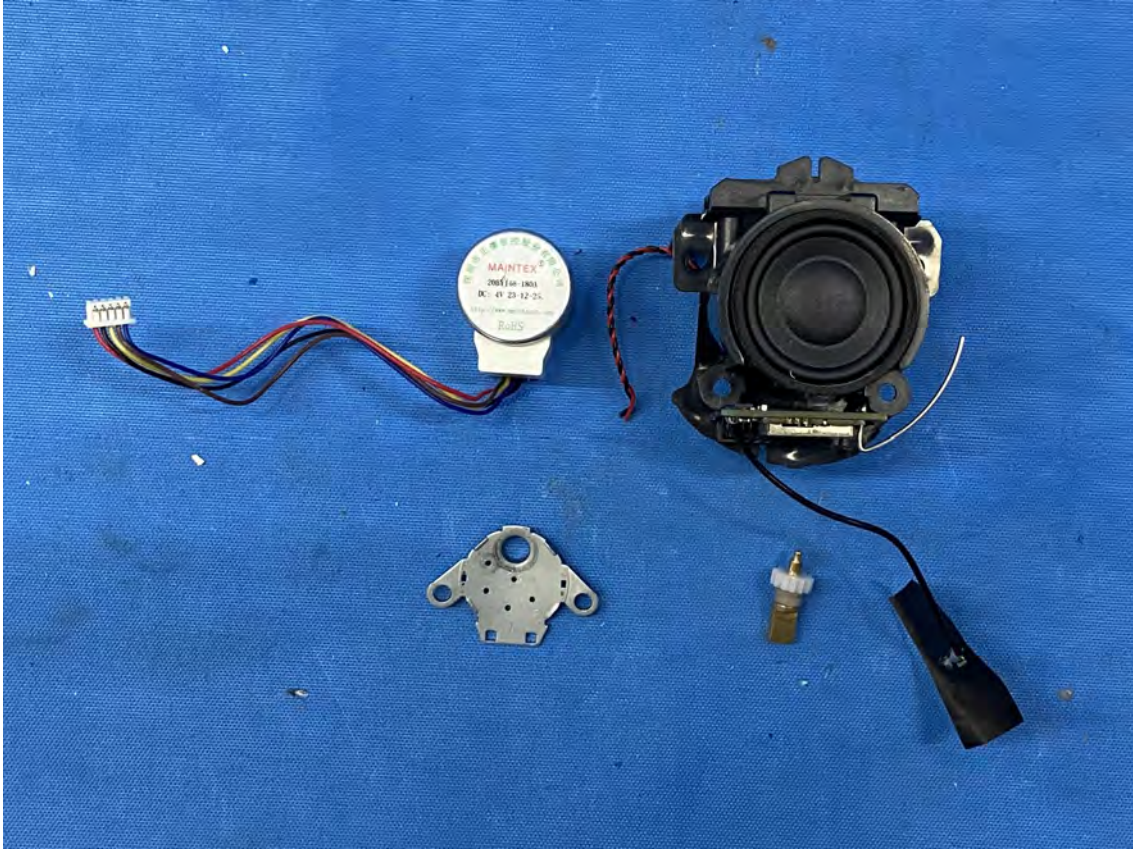

INTERTEK TESTING SERVICES

Equipment Photographs

(Internal)

FCC ID: EW780-3345-00
IC: 1135B-80334500
PMN: LF930HD BU, LF930-2HD BU

INTERTEK TESTING SERVICES

Equipment Photographs

(Internal)

FCC ID: EW780-3345-00
IC: 1135B-80334500
PMN: LF930HD BU, LF930-2HD BU