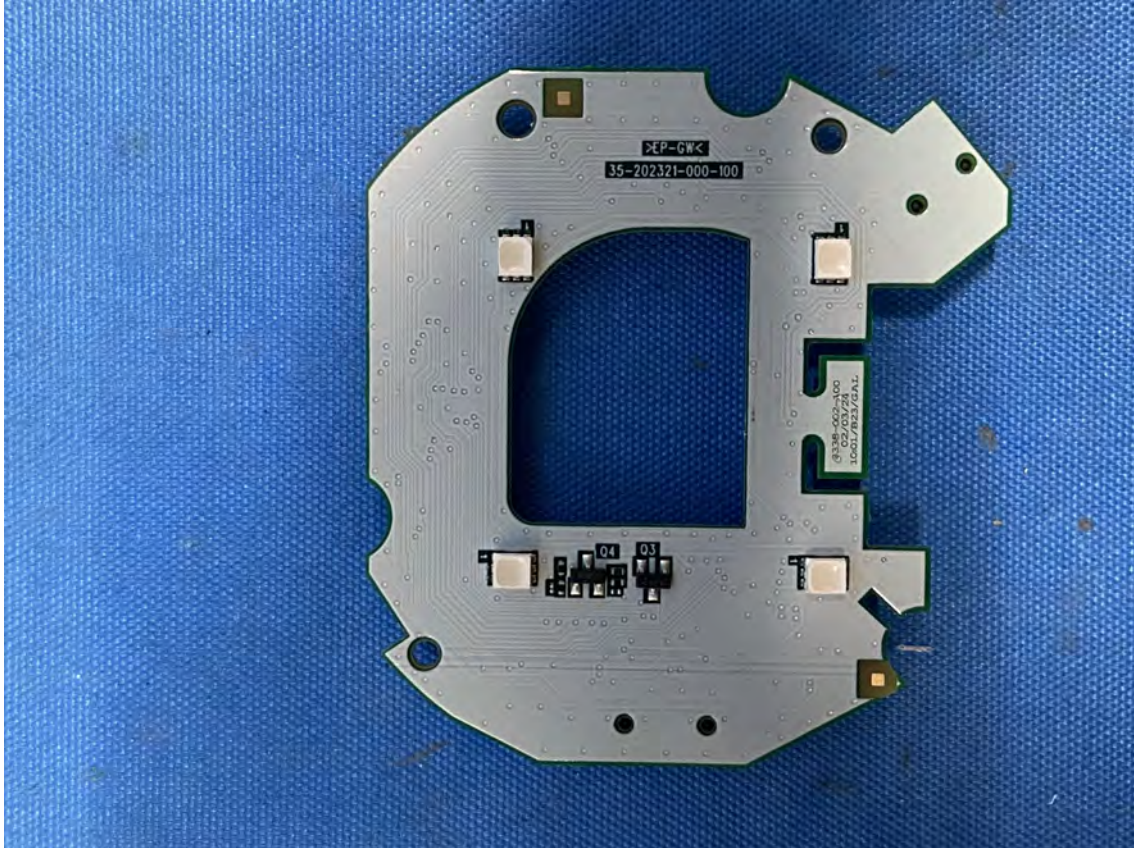

Equipment Photographs

(Internal)

FCC ID: EW780-3345-00
IC: 1135B-80334500
PMN: LF930HD BU, LF930-2HD BU

INTERTEK TESTING SERVICES

Equipment Photographs

(Internal)

FCC ID: EW780-3345-00
IC: 1135B-80334500
PMN: LF930HD BU, LF930-2HD BU