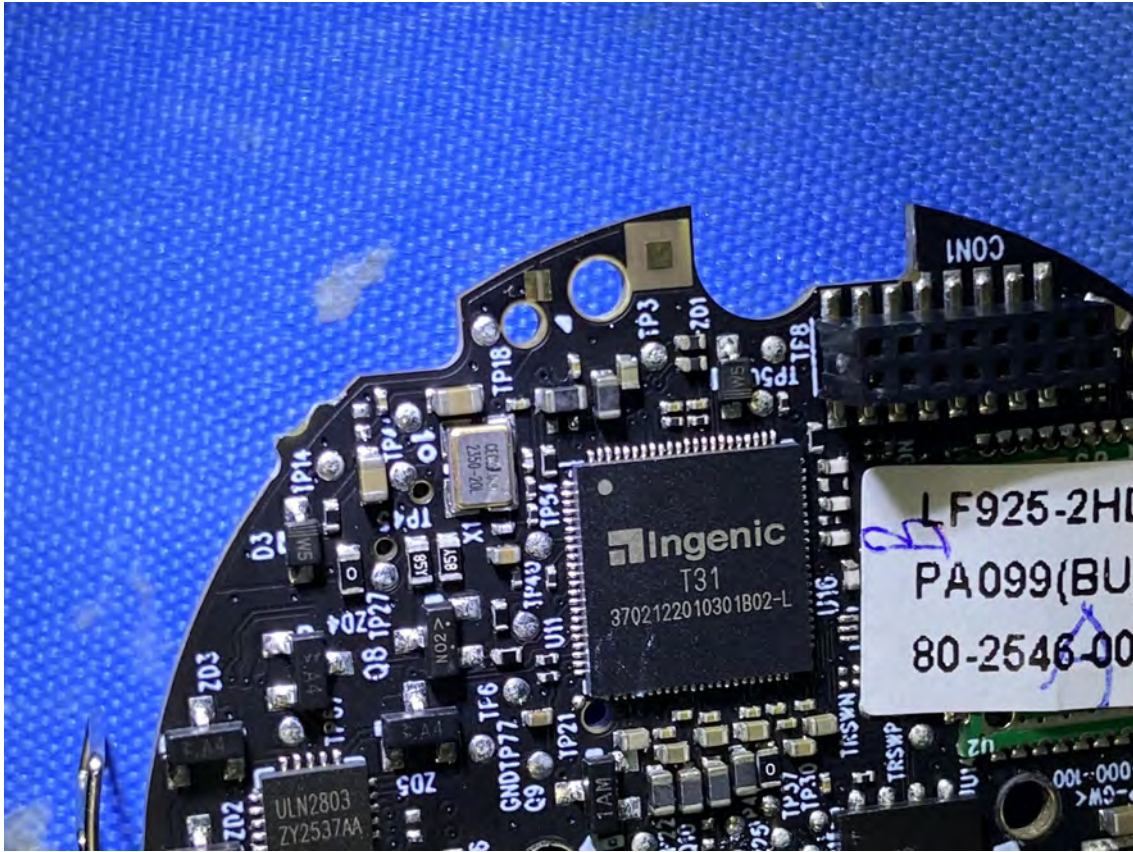

IC: 1135B-80334500

PMN: LF930HD BU, LF930-2HD BU

INTERTEK TESTING SERVICES

Equipment Photographs

(Internal)

FCC ID: EW780-3345-00
IC: 1135B-80334500
PMN: LF930HD BU, LF930-2HD BU

INTERTEK TESTING SERVICES

Equipment Photographs

(Internal)

FCC ID: EW780-3345-00
IC: 1135B-80334500
PMN: LF930HD BU, LF930-2HD BU

INTERTEK TESTING SERVICES

Equipment Photographs

(Internal)

FCC ID: EW780-3345-00

IC: 1135B-80334500

PMN: LF930HD BU, LF930-2HD BU

INTERTEK TESTING SERVICES

Equipment Photographs

(Internal)

FCC ID: EW780-3345-00
IC: 1135B-80334500
PMN: LF930HD BU, LF930-2HD BU

INTERTEK TESTING SERVICES

Equipment Photographs

(Internal)

FCC ID: EW780-3345-00