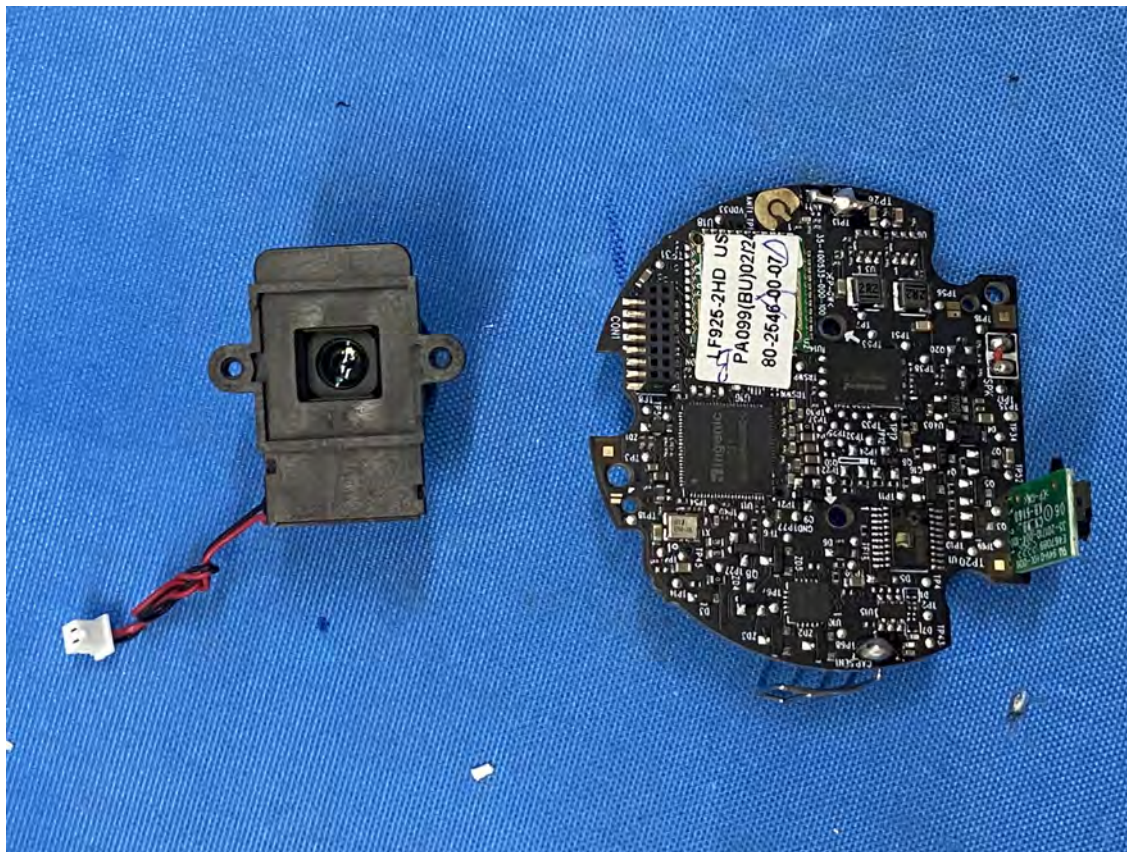

INTERTEK TESTING SERVICES

Equipment Photographs

(Internal)

FCC ID: EW780-3345-00
IC: 1135B-80334500
PMN: LF930HD BU, LF930-2HD BU