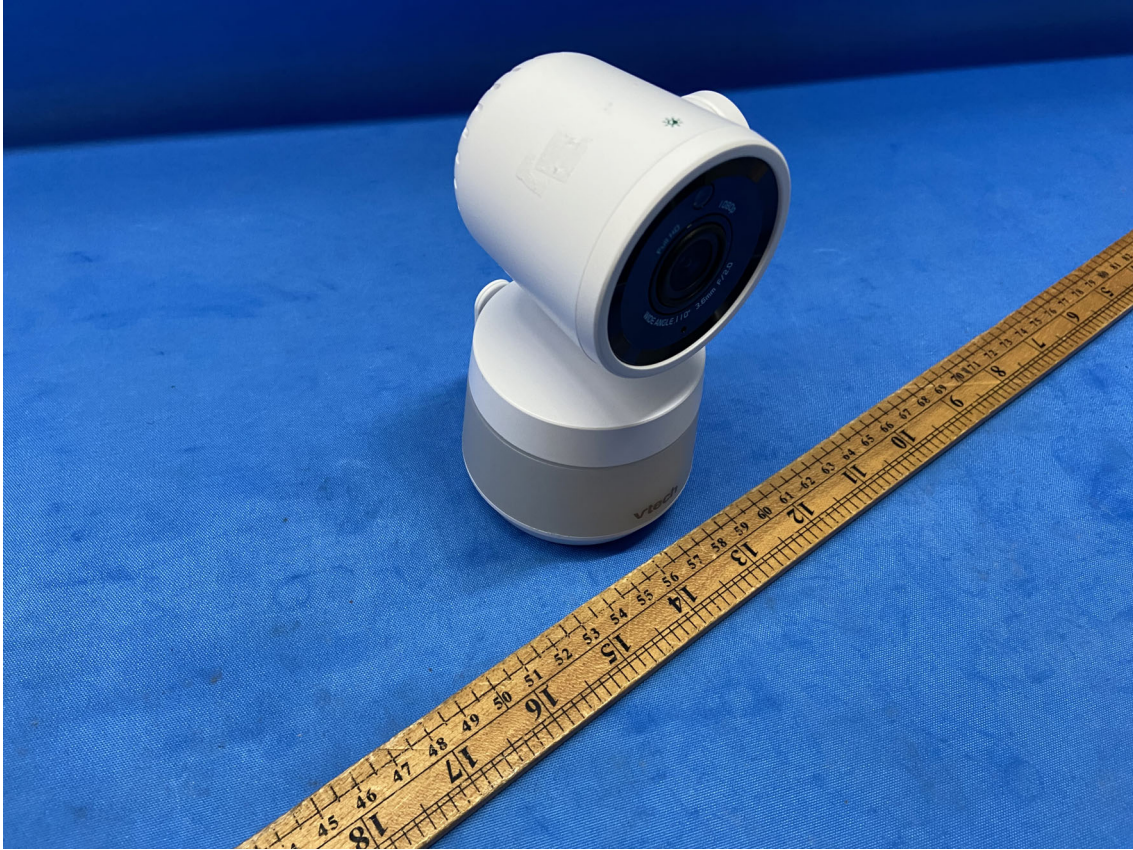

INTERTEK TESTING SERVICES

Equipment Photographs

(External)

FCC ID: EW780-3345-00
IC: 1135B-80334500
PMN: LF925HD BU, LF925-2HD BU

INTERTEK TESTING SERVICES

Equipment Photographs

(External)

FCC ID: EW780-3345-00
IC: 1135B-80334500
PMN: LF925HD BU, LF925-2HD BU