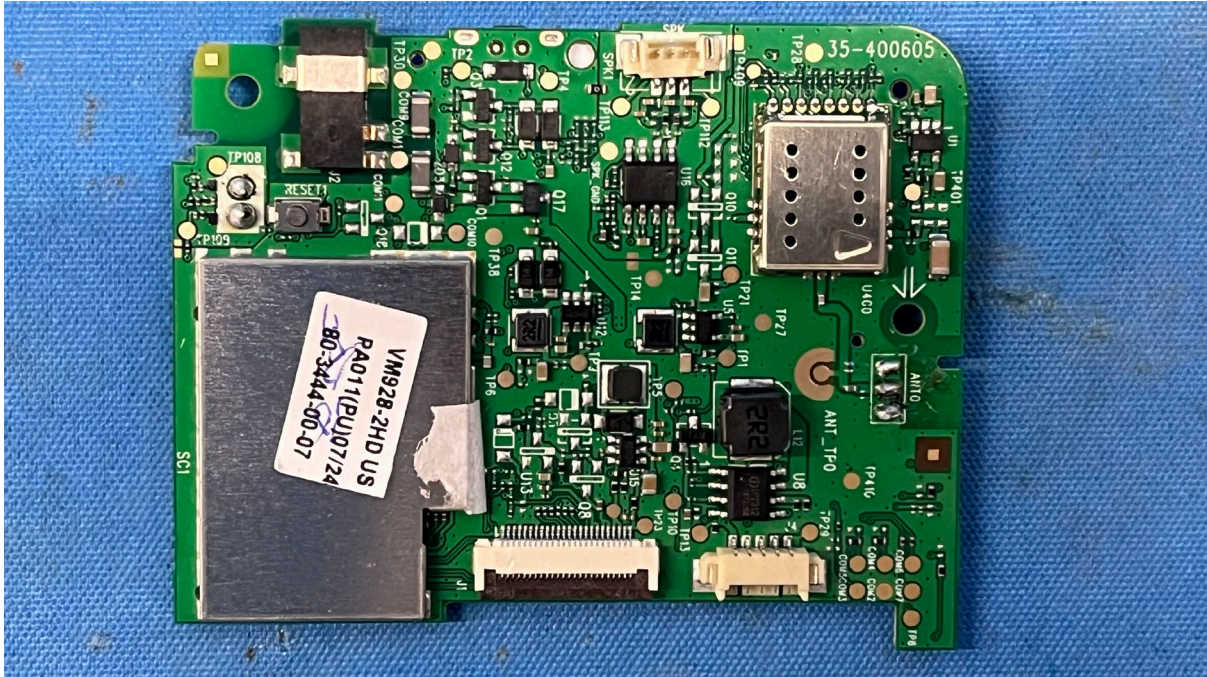

(Internal)

FCC ID: EW780-2792-01B
IC: 1135B-80279201B
PMN: VM928HD PU, VM928-2HD PU

INTERTEK TESTING SERVICES

Equipment Photographs

(Internal)

FCC ID: EW780-2792-01B
IC: 1135B-80279201B
PMN: VM928HD PU, VM928-2HD PU

INTERTEK TESTING SERVICES

Equipment Photographs

(Internal)

FCC ID: EW780-2792-01B

IC: 1135B-80279201B

PMN: VM928HD PU, VM928-2HD PU

INTERTEK TESTING SERVICES

Equipment Photographs

INTERTEK TESTING SERVICES

Equipment Photographs

(Internal)

FCC ID: EW780-2792-01B
IC: 1135B-80279201B
PMN: VM928HD PU, VM928-2HD PU

INTERTEK TESTING SERVICES

Equipment Photographs

(Internal)

FCC ID: EW780-2792-01B
IC: 1135B-80279201B
PMN: VM928HD PU, VM928-2HD PU