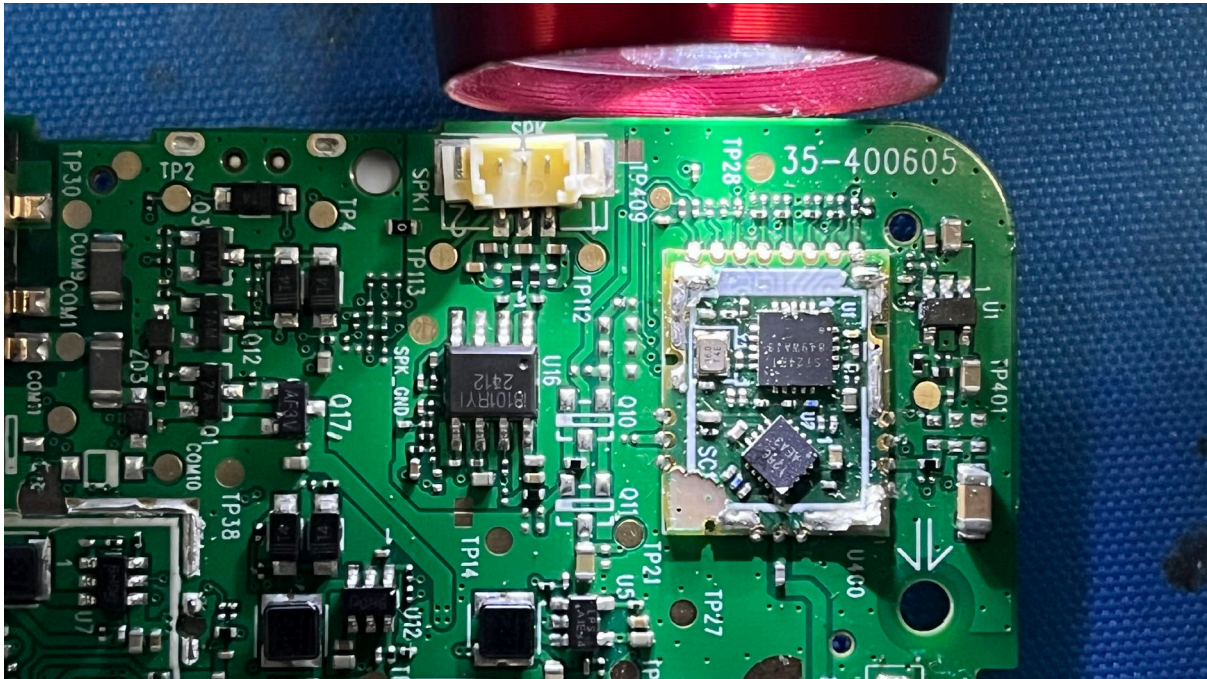

INTERTEK TESTING SERVICES

Equipment Photographs

(Internal)

FCC ID: EW780-2792-01B
IC: 1135B-80279201B
PMN: VM928HD PU, VM928-2HD PU

INTERTEK TESTING SERVICES

Equipment Photographs

(Internal)

FCC ID: EW780-2792-01B
IC: 1135B-80279201B
PMN: VM928HD PU, VM928-2HD PU

INTERTEK TESTING SERVICES

Equipment Photographs

(Internal)

FCC ID: EW780-2792-01B

IC: 1135B-80279201B

PMN: VM928HD PU, VM928-2HD PU

INTERTEK TESTING SERVICES

Equipment Photographs