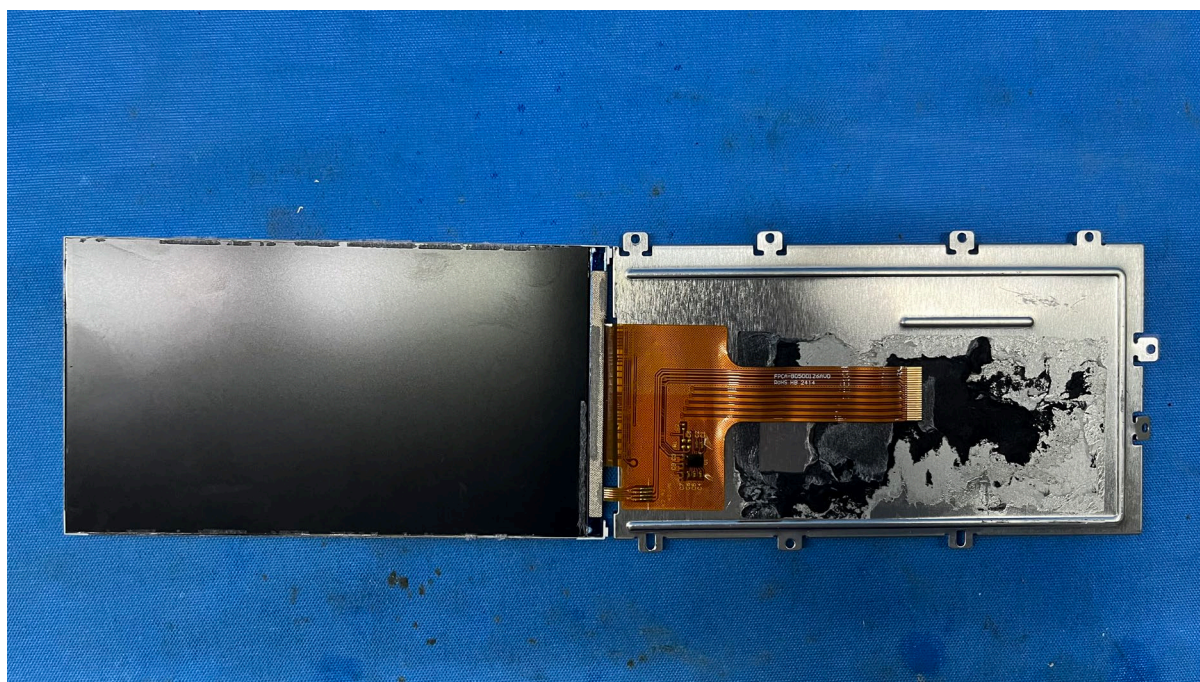

INTERTEK TESTING SERVICES

Equipment Photographs

(Internal)

FCC ID: EW780-2792-01B

IC: 1135B-80279201B

PMN: VM928HD PU, VM928-2HD PU

INTERTEK TESTING SERVICES

Equipment Photographs

(Internal)

FCC ID: EW780-2792-01B
IC: 1135B-80279201B
PMN: VM928HD PU, VM928-2HD PU

INTERTEK TESTING SERVICES

Equipment Photographs

(Internal)

FCC ID: EW780-2792-01B
IC: 1135B-80279201B
PMN: VM928HD PU, VM928-2HD PU