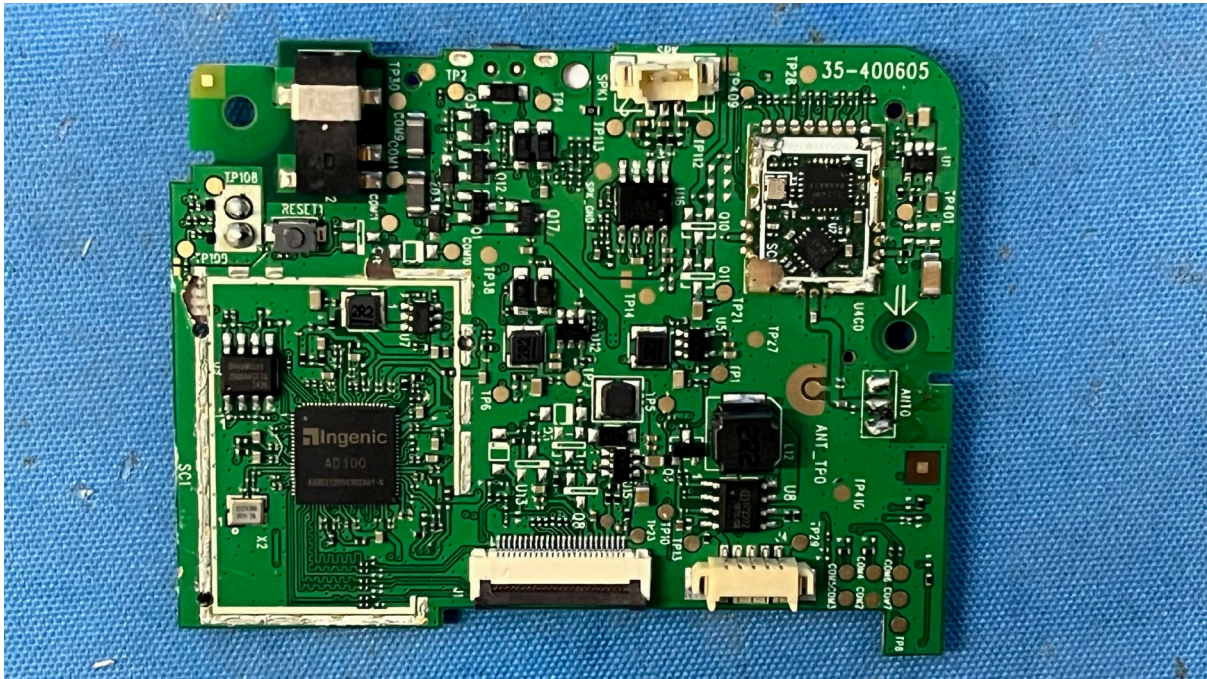

(Internal)

FCC ID: EW780-2792-01B
IC: 1135B-80279201B
PMN: VM928HD PU, VM928-2HD PU

INTERTEK TESTING SERVICES

Equipment Photographs

(Internal)

FCC ID: EW780-2792-01B
IC: 1135B-80279201B
PMN: VM928HD PU, VM928-2HD PU

INTERTEK TESTING SERVICES

Equipment Photographs

(Internal)

FCC ID: EW780-2792-01B
IC: 1135B-80279201B
PMN: VM928HD PU, VM928-2HD PU

INTERTEK TESTING SERVICES

Equipment Photographs

(Internal)

FCC ID: EW780-2792-01B
IC: 1135B-80279201B
PMN: VM928HD PU, VM928-2HD PU