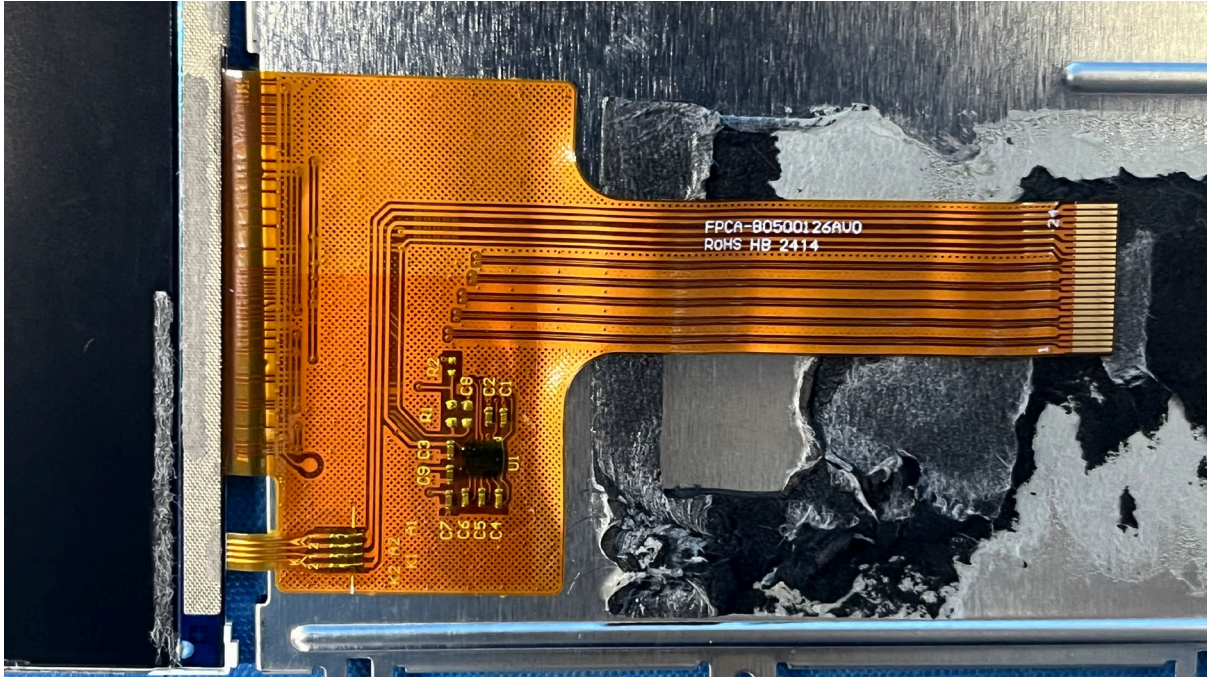

INTERTEK TESTING SERVICES

Equipment Photographs

(Internal)

FCC ID: EW780-2792-01B

IC: 1135B-80279201B

PMN: VM928HD PU, VM928-2HD PU

INTERTEK TESTING SERVICES

Equipment Photographs

(Internal)

FCC ID: EW780-2792-01B
IC: 1135B-80279201B
PMN: VM928HD PU, VM928-2HD PU

INTERTEK TESTING SERVICES

Equipment Photographs

(Internal)

FCC ID: EW780-2792-01B
IC: 1135B-80279201B
PMN: VM928HD PU, VM928-2HD PU