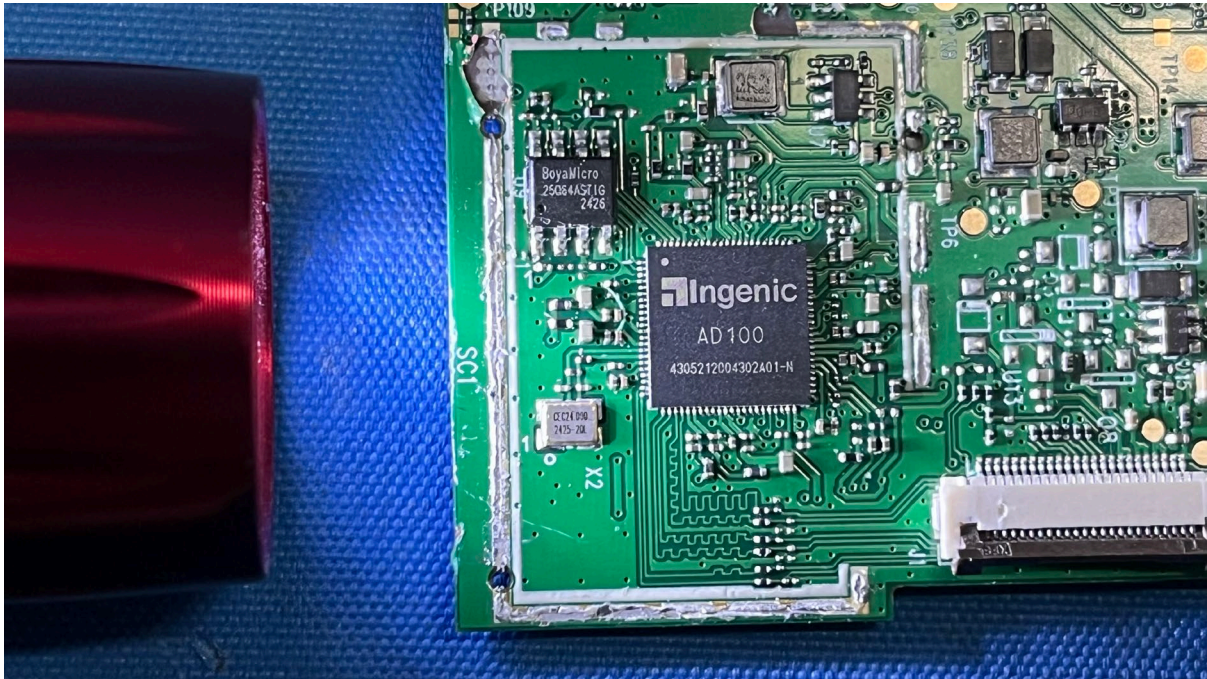

(Internal)

FCC ID: EW780-2792-01B
IC: 1135B-80279201B
PMN: VM928HD PU, VM928-2HD PU

INTERTEK TESTING SERVICES

Equipment Photographs

(Internal)

FCC ID: EW780-2792-01B
IC: 1135B-80279201B
PMN: VM928HD PU, VM928-2HD PU

INTERTEK TESTING SERVICES

Equipment Photographs

(Internal)

FCC ID: EW780-2792-01B
IC: 1135B-80279201B
PMN: VM928HD PU, VM928-2HD PU

INTERTEK TESTING SERVICES

Equipment Photographs

(Internal)

FCC ID: EW780-2792-01B
IC: 1135B-80279201B
PMN: VM928HD PU, VM928-2HD PU