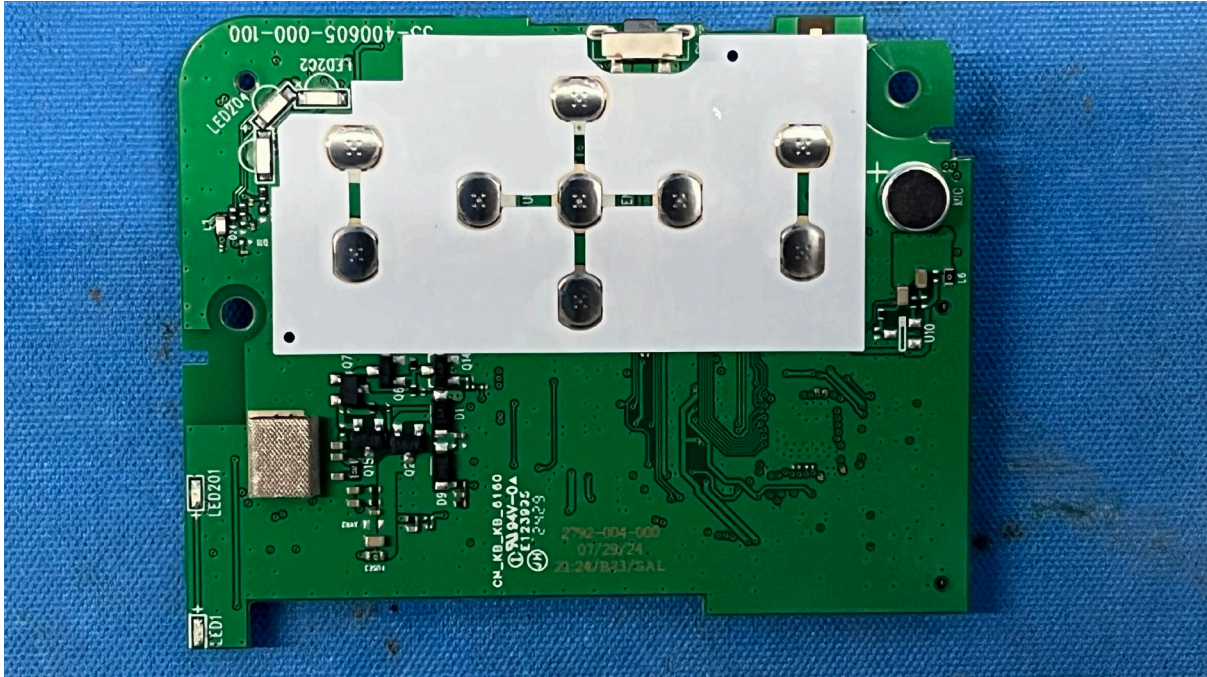

INTERTEK TESTING SERVICES

Equipment Photographs

(Internal)

FCC ID: EW780-2792-01B

IC: 1135B-80279201B

PMN: VM928HD PU, VM928-2HD PU

INTERTEK TESTING SERVICES

Equipment Photographs

(Internal)

FCC ID: EW780-2792-01B
IC: 1135B-80279201B
PMN: VM928HD PU, VM928-2HD PU

INTERTEK TESTING SERVICES

Equipment Photographs

(Internal)

FCC ID: EW780-2792-01B
IC: 1135B-80279201B
PMN: VM928HD PU, VM928-2HD PU

INTERTEK TESTING SERVICES

Equipment Photographs

(Internal)

FCC ID: EW780-2792-01B
IC: 1135B-80279201B
PMN: VM928HD PU, VM928-2HD PU

INTERTEK TESTING SERVICES

Equipment Photographs

(Internal)

FCC ID: EW780-2792-01B
IC: 1135B-80279201B
PMN: VM928HD PU, VM928-2HD PU