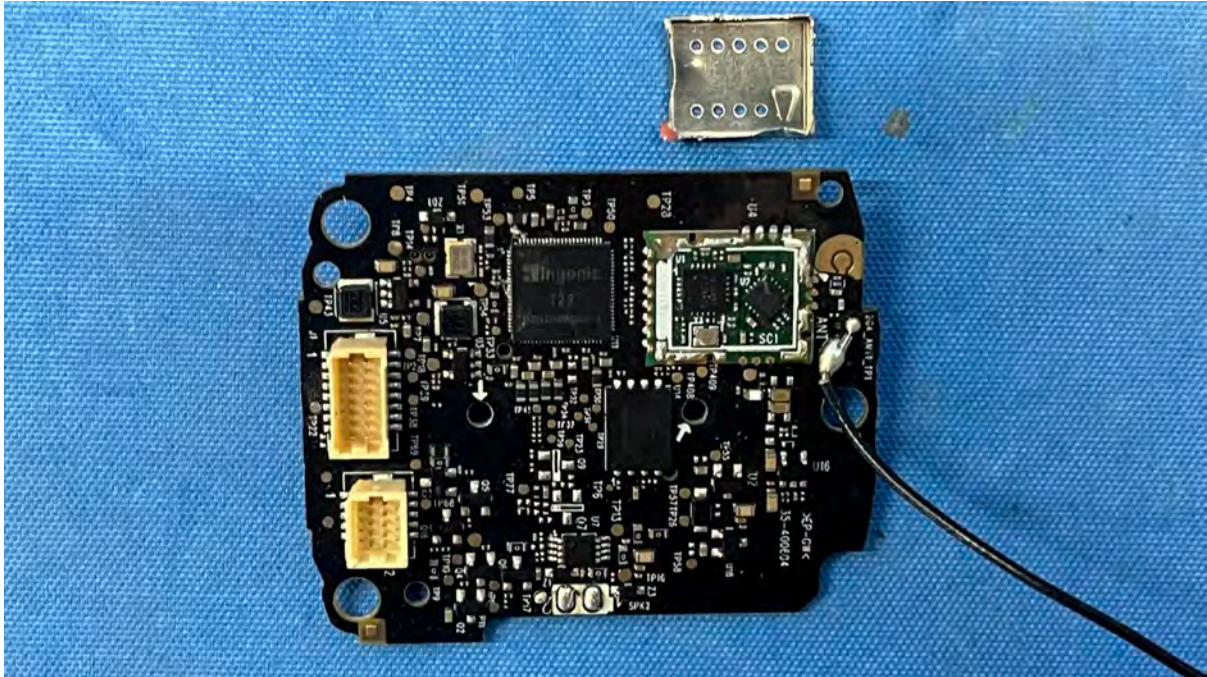

(Internal)

INTERTEK TESTING SERVICES

Equipment Photographs

(Internal)

FCC ID: EW780-2792-00B
IC: 1135B-80279200B
PMN: VM928HD BU, VM928-2HD BU

INTERTEK TESTING SERVICES

Equipment Photographs

(Internal)

FCC ID: EW780-2792-00B

IC: 1135B-80279200B

PMN: VM928HD BU, VM928-2HD BU

INTERTEK TESTING SERVICES

Equipment Photographs

(Internal)

FCC ID: EW780-2792-00B

IC: 1135B-80279200B

PMN: VM928HD BU, VM928-2HD BU

INTERTEK TESTING SERVICES

Equipment Photographs

(Internal)

FCC ID: EW780-2792-00B
IC: 1135B-80279200B
PMN: VM928HD BU, VM928-2HD BU

INTERTEK TESTING SERVICES

Equipment Photographs