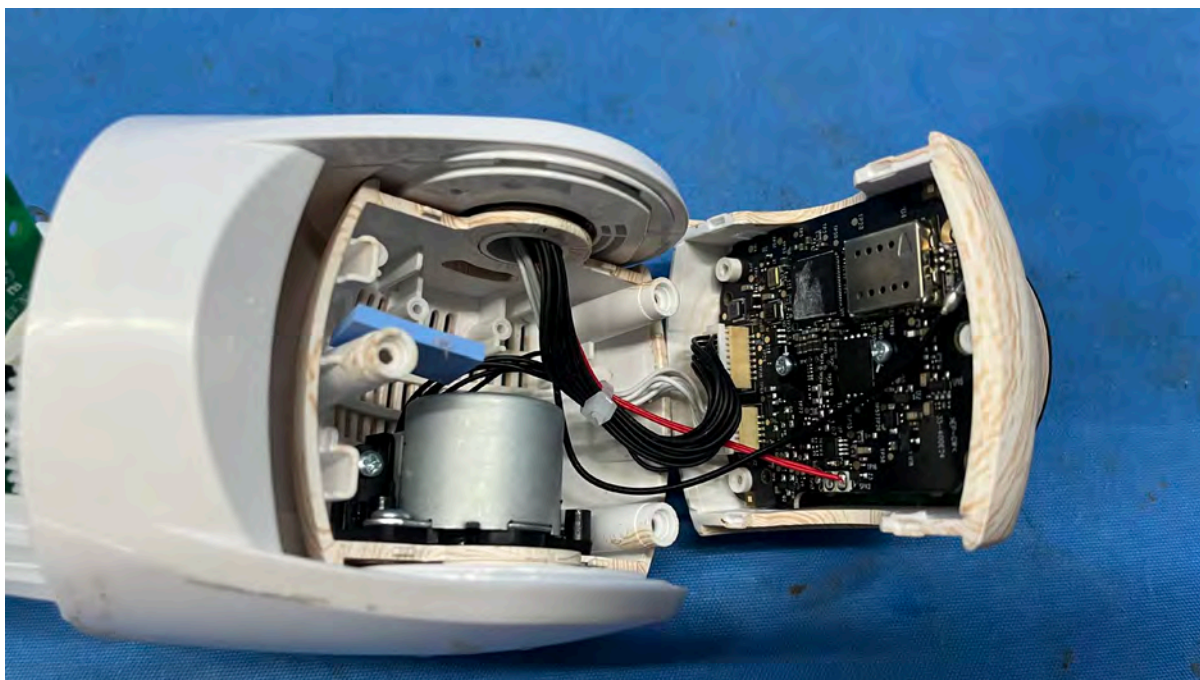


INTERTEK TESTING SERVICES

Equipment Photographs

(Internal)

FCC ID: EW780-2792-00B

IC: 1135B-80279200B

PMN: VM928HD BU, VM928-2HD BU

INTERTEK TESTING SERVICES

Equipment Photographs

(Internal)

FCC ID: EW780-2792-00B

IC: 1135B-80279200B

PMN: VM928HD BU, VM928-2HD BU

INTERTEK TESTING SERVICES

Equipment Photographs

(Internal)

FCC ID: EW780-2792-00B
IC: 1135B-80279200B
PMN: VM928HD BU, VM928-2HD BU

INTERTEK TESTING SERVICES

Equipment Photographs

(Internal)

INTERTEK TESTING SERVICES

Equipment Photographs

(Internal)

FCC ID: EW780-2792-00B
IC: 1135B-80279200B
PMN: VM928HD BU, VM928-2HD BU

INTERTEK TESTING SERVICES