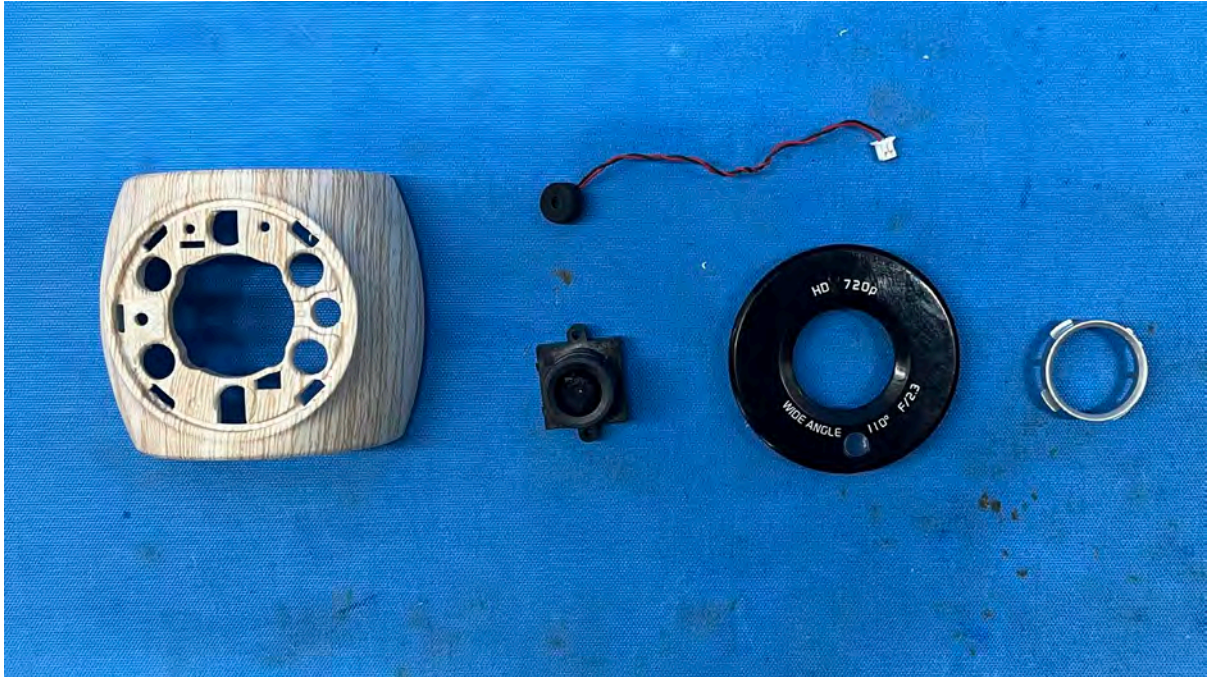

Equipment Photographs

(Internal)

FCC ID: EW780-2792-00B

IC: 1135B-80279200B

PMN: VM928HD BU, VM928-2HD BU

INTERTEK TESTING SERVICES

Equipment Photographs

(Internal)

FCC ID: EW780-2792-00B
IC: 1135B-80279200B
PMN: VM928HD BU, VM928-2HD BU

INTERTEK TESTING SERVICES

Equipment Photographs

(Internal)

INTERTEK TESTING SERVICES

Equipment Photographs

(Internal)

FCC ID: EW780-2792-00B