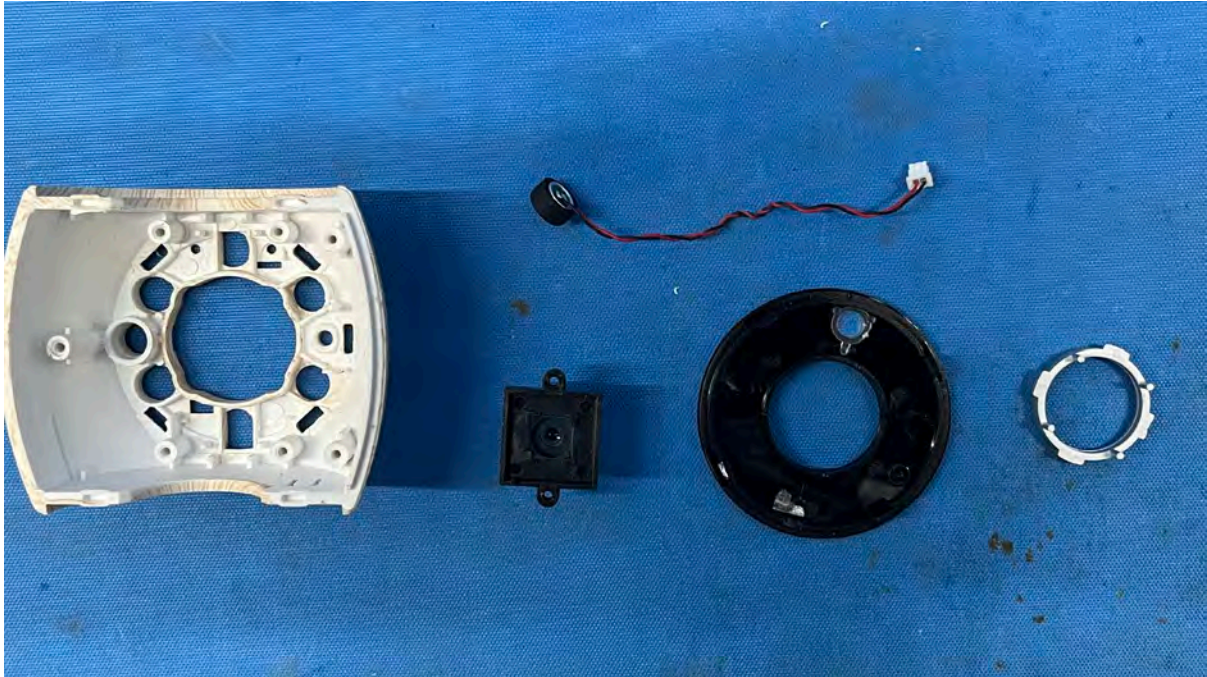

Equipment Photographs

(Internal)

FCC ID: EW780-2792-00B

IC: 1135B-80279200B

PMN: VM928HD BU, VM928-2HD BU

INTERTEK TESTING SERVICES

Equipment Photographs

(Internal)