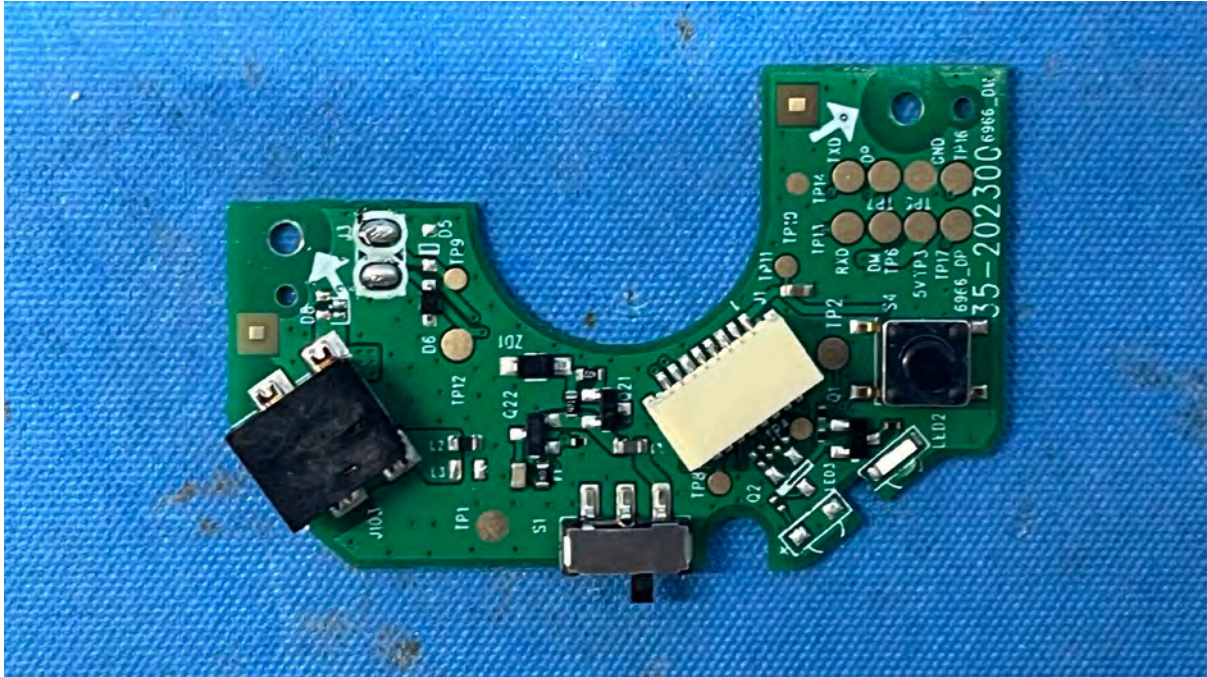

IC: 1135B-80279200B

PMN: VM928HD BU, VM928-2HD BU

INTERTEK TESTING SERVICES

Equipment Photographs

(Internal)

FCC ID: EW780-2792-00B

IC: 1135B-80279200B

PMN: VM928HD BU, VM928-2HD BU

INTERTEK TESTING SERVICES

Equipment Photographs

(Internal)

FCC ID: EW780-2792-00B

IC: 1135B-80279200B

PMN: VM928HD BU, VM928-2HD BU

INTERTEK TESTING SERVICES

Equipment Photographs