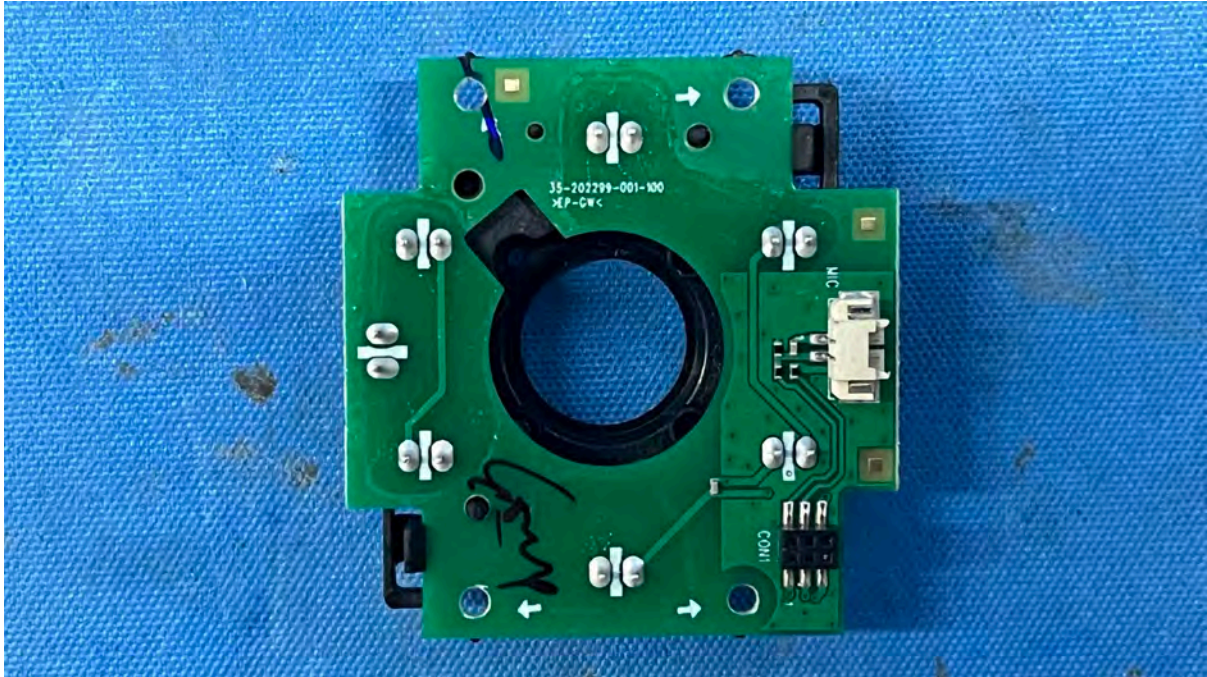

Equipment Photographs

(Internal)

FCC ID: EW780-2792-00B

IC: 1135B-80279200B

PMN: VM928HD BU, VM928-2HD BU

INTERTEK TESTING SERVICES

Equipment Photographs

(Internal)

FCC ID: EW780-2792-00B
IC: 1135B-80279200B
PMN: VM928HD BU, VM928-2HD BU

INTERTEK TESTING SERVICES

Equipment Photographs

(Internal)

INTERTEK TESTING SERVICES

Equipment Photographs

(Internal)

FCC ID: EW780-2792-00B

IC: 1135B-80279200B

PMN: VM928HD BU, VM928-2HD BU

INTERTEK TESTING SERVICES

Equipment Photographs

(Internal)

FCC ID: EW780-2792-00B

IC: 1135B-80279200B

PMN: VM928HD BU, VM928-2HD BU