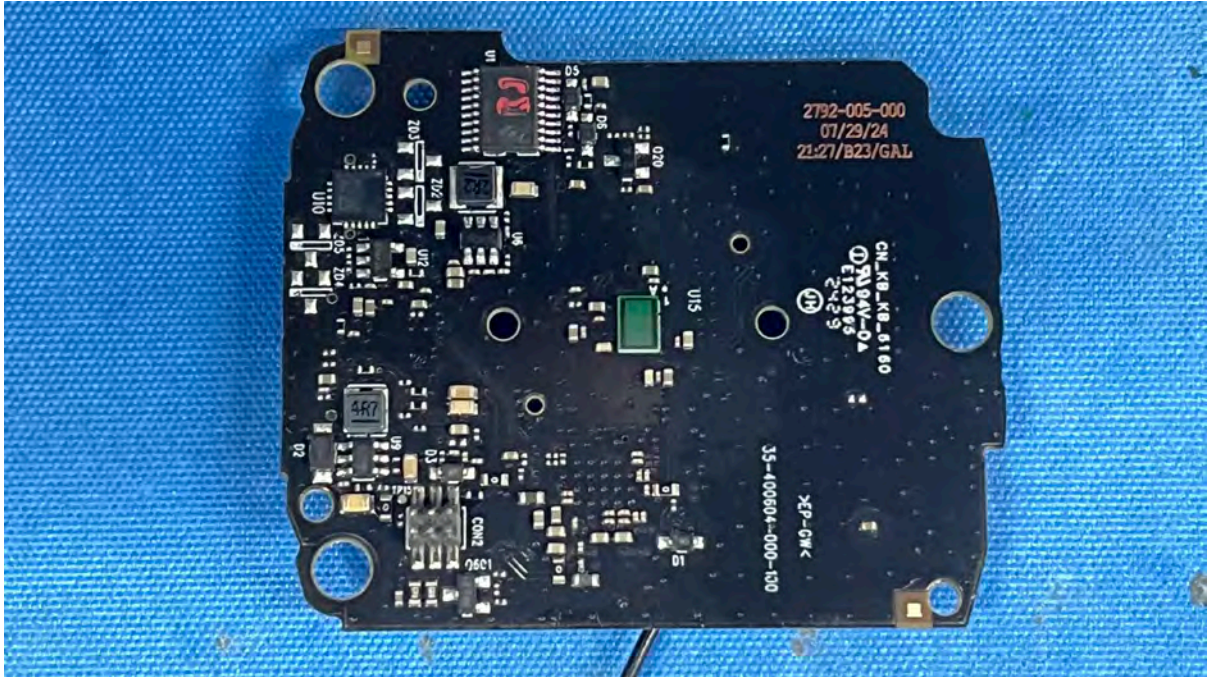

INTERTEK TESTING SERVICES

Equipment Photographs

(Internal)

FCC ID: EW780-2792-00B

IC: 1135B-80279200B

PMN: VM928HD BU, VM928-2HD BU

INTERTEK TESTING SERVICES

Equipment Photographs

(Internal)

INTERTEK TESTING SERVICES

Equipment Photographs

(Internal)

FCC ID: EW780-2792-00B
IC: 1135B-80279200B
PMN: VM928HD BU, VM928-2HD BU

INTERTEK TESTING SERVICES

Equipment Photographs

(Internal)

FCC ID: EW780-2792-00B

IC: 1135B-80279200B

PMN: VM928HD BU, VM928-2HD BU

INTERTEK TESTING SERVICES

Equipment Photographs

(Internal)

FCC ID: EW780-2792-00B

IC: 1135B-80279200B