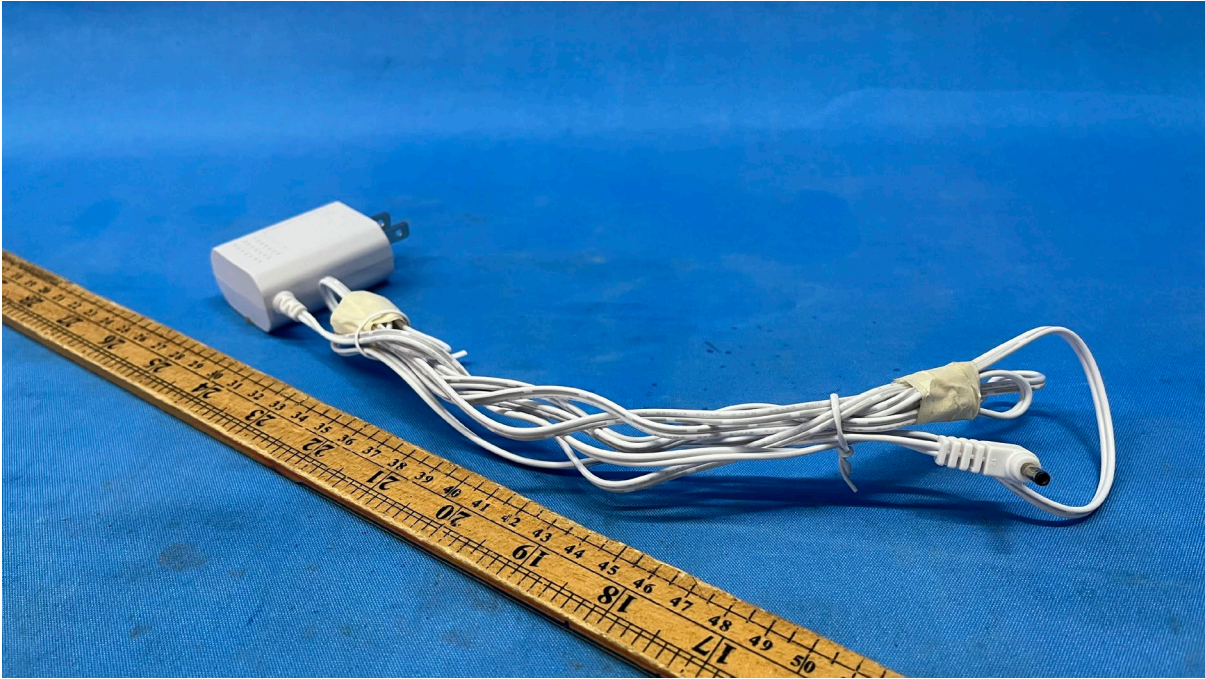

INTERTEK TESTING SERVICES

Equipment Photographs

(External)

FCC ID: EW780-2792-00B
IC: 1135B-80279200B
PMN: VM928HD BU, VM928-2HD BU