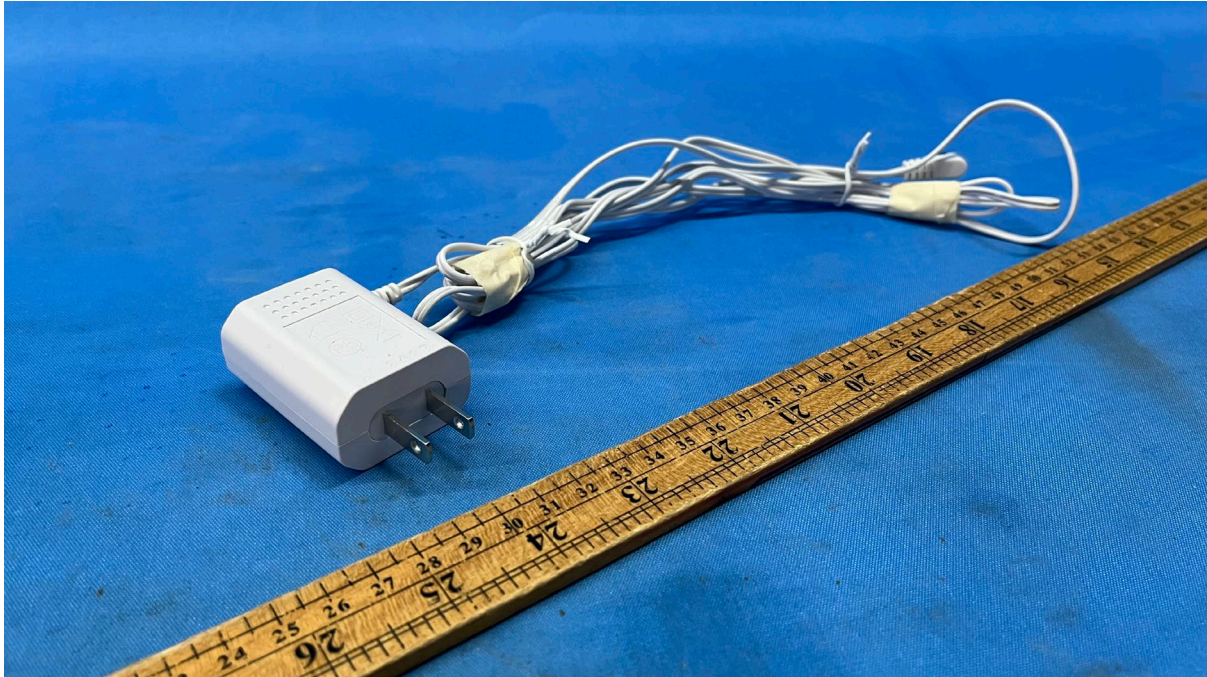

INTERTEK TESTING SERVICES

Equipment Photographs

(External)

FCC ID: EW780-2792-00B
IC: 1135B-80279200B
PMN: VM928HD BU, VM928-2HD BU