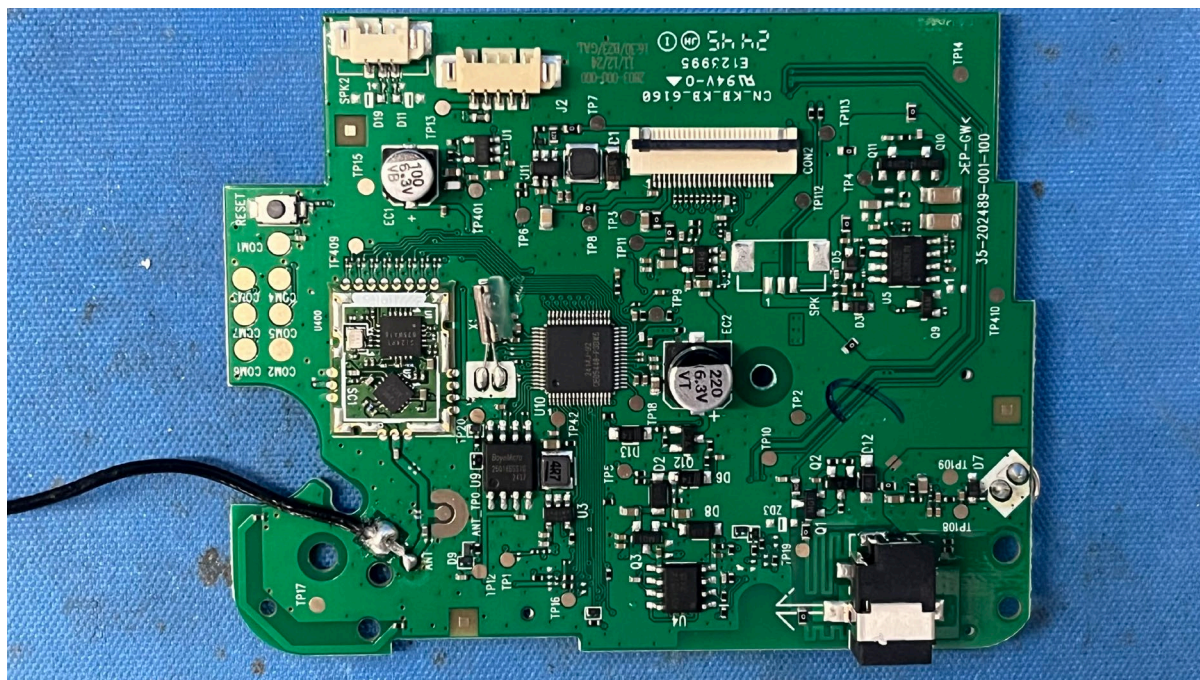

INTERTEK TESTING SERVICES

Equipment Photographs

(Internal)

FCC ID: EW780-2655-01C

IC: 1135B-80265501C

PMN: VM924 PU, VM924-2 PU, VM924-3 PU, VM924-4 PU

INTERTEK TESTING SERVICES

Equipment Photographs

(Internal)

FCC ID: EW780-2655-01C

IC: 1135B-80265501C

PMN: VM924 PU, VM924-2 PU, VM924-3 PU, VM924-4 PU

INTERTEK TESTING SERVICES

Equipment Photographs

(Internal)

FCC ID: EW780-2655-01C

IC: 1135B-80265501C

PMN: VM924 PU, VM924-2 PU, VM924-3 PU, VM924-4 PU

INTERTEK TESTING SERVICES

Equipment Photographs

(Internal)

FCC ID: EW780-2655-01C

IC: 1135B-80265501C

PMN: VM924 PU, VM924-2 PU, VM924-3 PU, VM924-4 PU