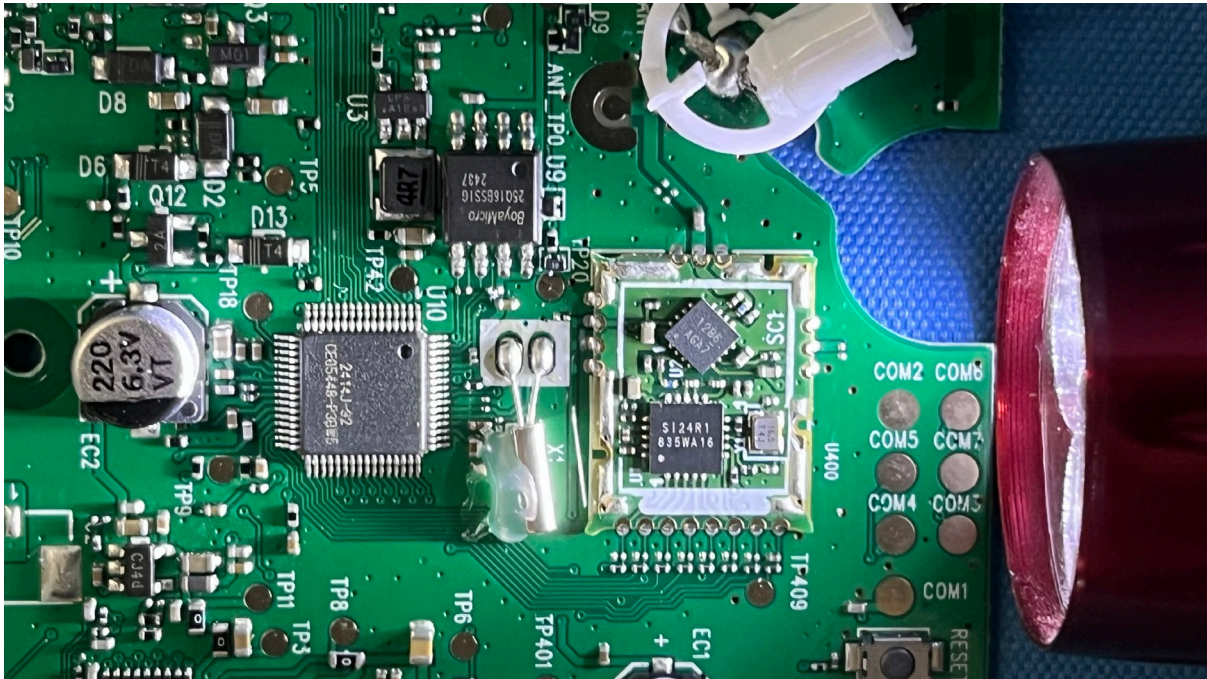

IC: 1135B-80265501C

PMN: VM924 PU, VM924-2 PU, VM924-3 PU, VM924-4 PU

INTERTEK TESTING SERVICES

Equipment Photographs

(Internal)

FCC ID: EW780-2655-01C

IC: 1135B-80265501C

PMN: VM924 PU, VM924-2 PU, VM924-3 PU, VM924-4 PU

INTERTEK TESTING SERVICES

Equipment Photographs

(Internal)

FCC ID: EW780-2655-01C

IC: 1135B-80265501C

PMN: VM924 PU, VM924-2 PU, VM924-3 PU, VM924-4 PU

INTERTEK TESTING SERVICES

Equipment Photographs