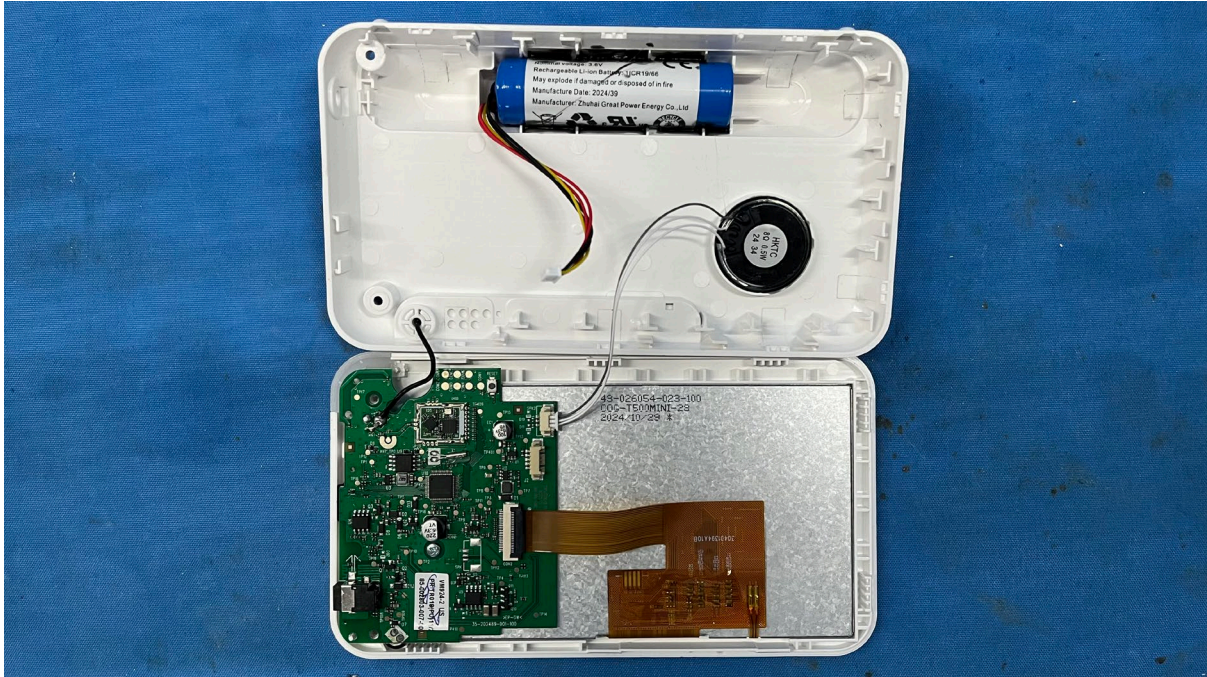

INTERTEK TESTING SERVICES

Equipment Photographs

(Internal)

FCC ID: EW780-2655-01C

IC: 1135B-80265501C

PMN: VM924 PU, VM924-2 PU, VM924-3 PU, VM924-4 PU

INTERTEK TESTING SERVICES

Equipment Photographs

(Internal)

FCC ID: EW780-2655-01C

IC: 1135B-80265501C

PMN: VM924 PU, VM924-2 PU, VM924-3 PU, VM924-4 PU

INTERTEK TESTING SERVICES

Equipment Photographs

(Internal)

FCC ID: EW780-2655-01C

IC: 1135B-80265501C

PMN: VM924 PU, VM924-2 PU, VM924-3 PU, VM924-4 PU

INTERTEK TESTING SERVICES

Equipment Photographs

(Internal)

FCC ID: EW780-2655-01C

IC: 1135B-80265501C

PMN: VM924 PU, VM924-2 PU, VM924-3 PU, VM924-4 PU