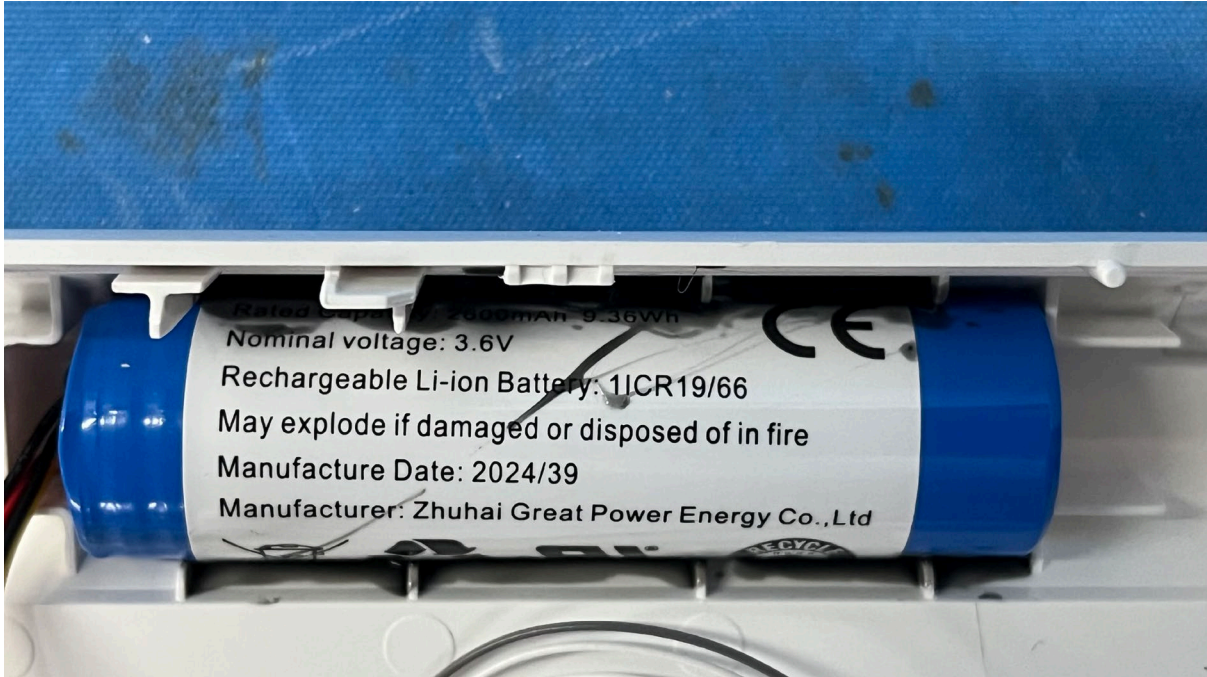

INTERTEK TESTING SERVICES

Equipment Photographs

(Internal)

FCC ID: EW780-2655-01C

IC: 1135B-80265501C

PMN: VM924 PU, VM924-2 PU, VM924-3 PU, VM924-4 PU

INTERTEK TESTING SERVICES

Equipment Photographs

(Internal)

FCC ID: EW780-2655-01C

IC: 1135B-80265501C

PMN: VM924 PU, VM924-2 PU, VM924-3 PU, VM924-4 PU

INTERTEK TESTING SERVICES

Equipment Photographs

(Internal)

FCC ID: EW780-2655-01C