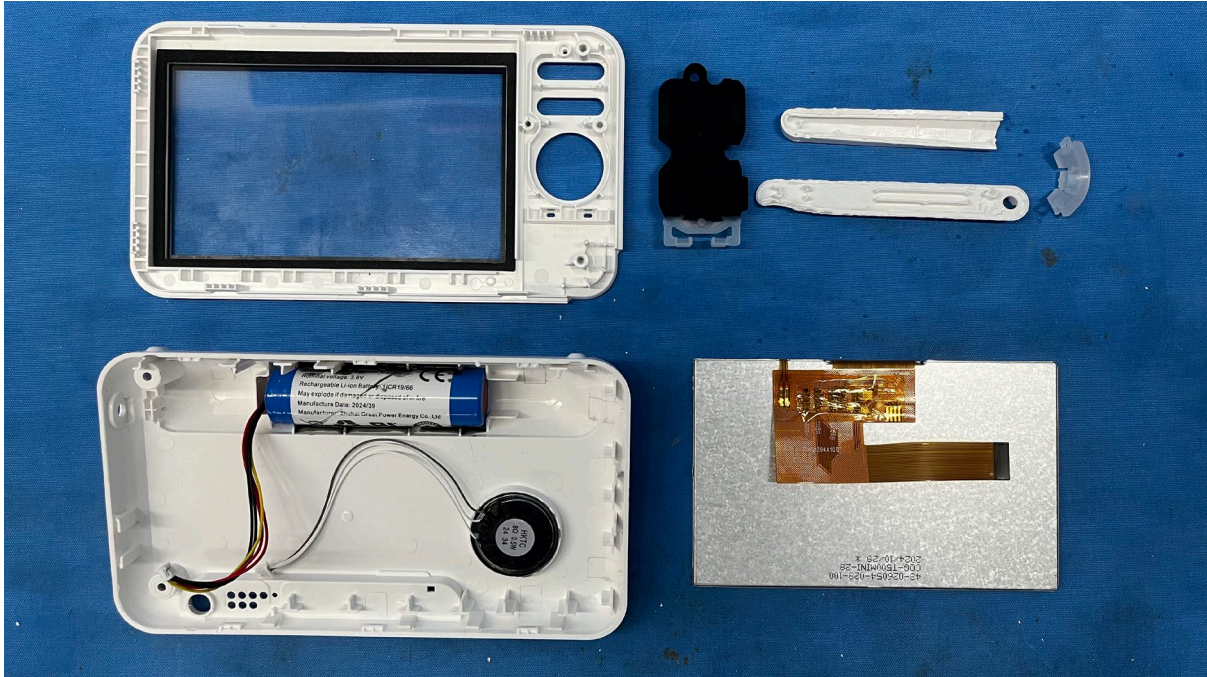

IC: 1135B-80265501C

PMN: VM924 PU, VM924-2 PU, VM924-3 PU, VM924-4 PU

INTERTEK TESTING SERVICES

Equipment Photographs

(Internal)

FCC ID: EW780-2655-01C

IC: 1135B-80265501C

PMN: VM924 PU, VM924-2 PU, VM924-3 PU, VM924-4 PU

INTERTEK TESTING SERVICES

Equipment Photographs

(Internal)

FCC ID: EW780-2655-01C

IC: 1135B-80265501C

PMN: VM924 PU, VM924-2 PU, VM924-3 PU, VM924-4 PU

INTERTEK TESTING SERVICES

Equipment Photographs