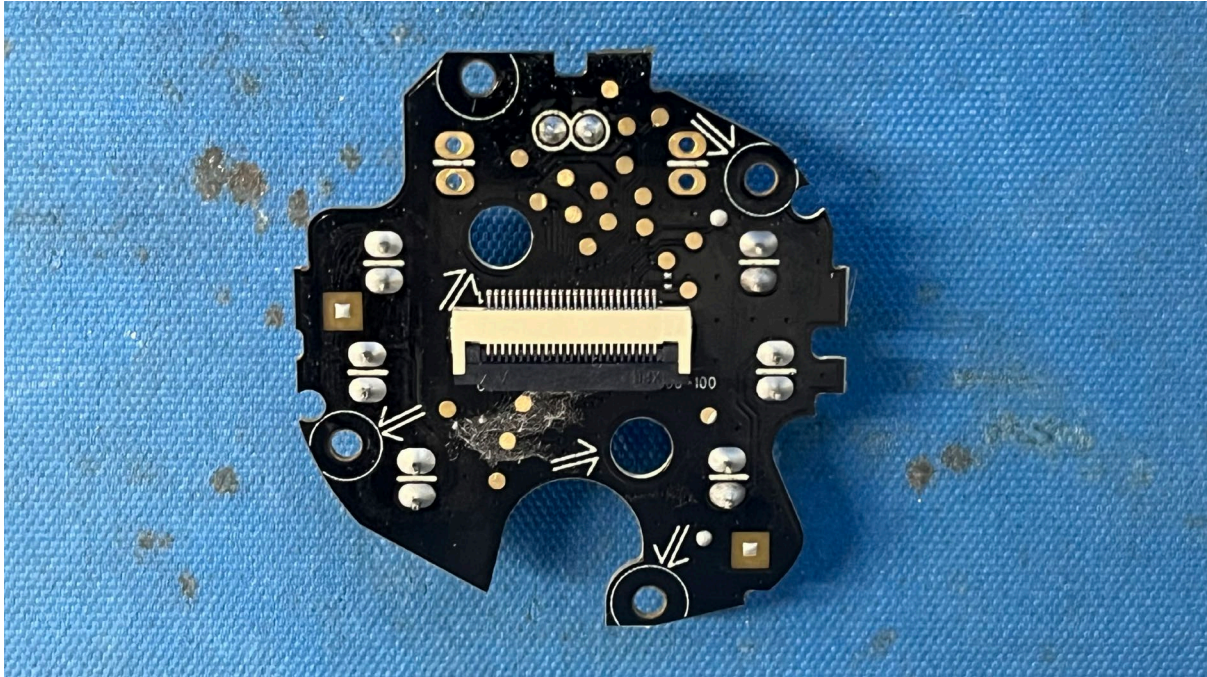

INTERTEK TESTING SERVICES

Equipment Photographs

(Internal)

FCC ID: EW780-2655-00C

IC: 1135B-80265500C

PMN: VM924 BU, VM924-2 BU, VM924-3 BU, VM924-4 BU

INTERTEK TESTING SERVICES

Equipment Photographs

(Internal)

FCC ID: EW780-2655-00C

IC: 1135B-80265500C

PMN: VM924 BU, VM924-2 BU, VM924-3 BU, VM924-4 BU

INTERTEK TESTING SERVICES

Equipment Photographs

(Internal)

FCC ID: EW780-2655-00C

IC: 1135B-80265500C

PMN: VM924 BU, VM924-2 BU, VM924-3 BU, VM924-4 BU

INTERTEK TESTING SERVICES

Equipment Photographs

(Internal)

FCC ID: EW780-2655-00C

IC: 1135B-80265500C

PMN: VM924 BU, VM924-2 BU, VM924-3 BU, VM924-4 BU