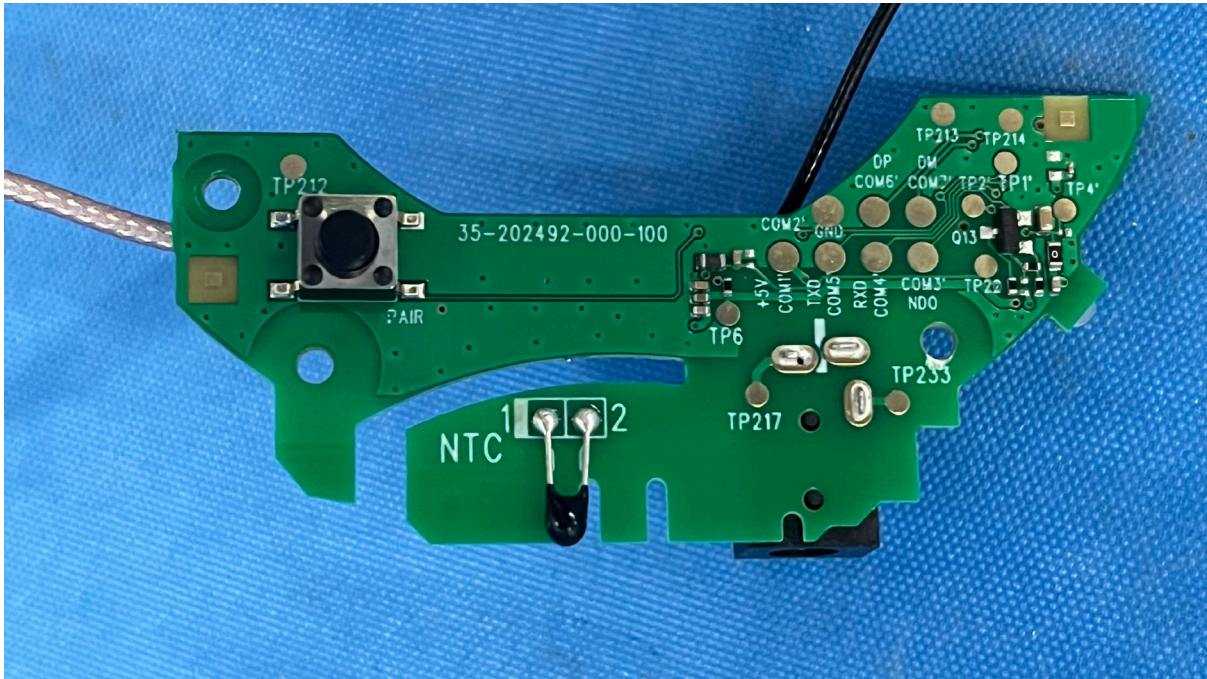

IC: 1135B-80265500C

PMN: VM924 BU, VM924-2 BU, VM924-3 BU, VM924-4 BU

INTERTEK TESTING SERVICES

Equipment Photographs

(Internal)

FCC ID: EW780-2655-00C

IC: 1135B-80265500C

PMN: VM924 BU, VM924-2 BU, VM924-3 BU, VM924-4 BU

INTERTEK TESTING SERVICES

Equipment Photographs

(Internal)

FCC ID: EW780-2655-00C

IC: 1135B-80265500C

PMN: VM924 BU, VM924-2 BU, VM924-3 BU, VM924-4 BU

INTERTEK TESTING SERVICES

Equipment Photographs