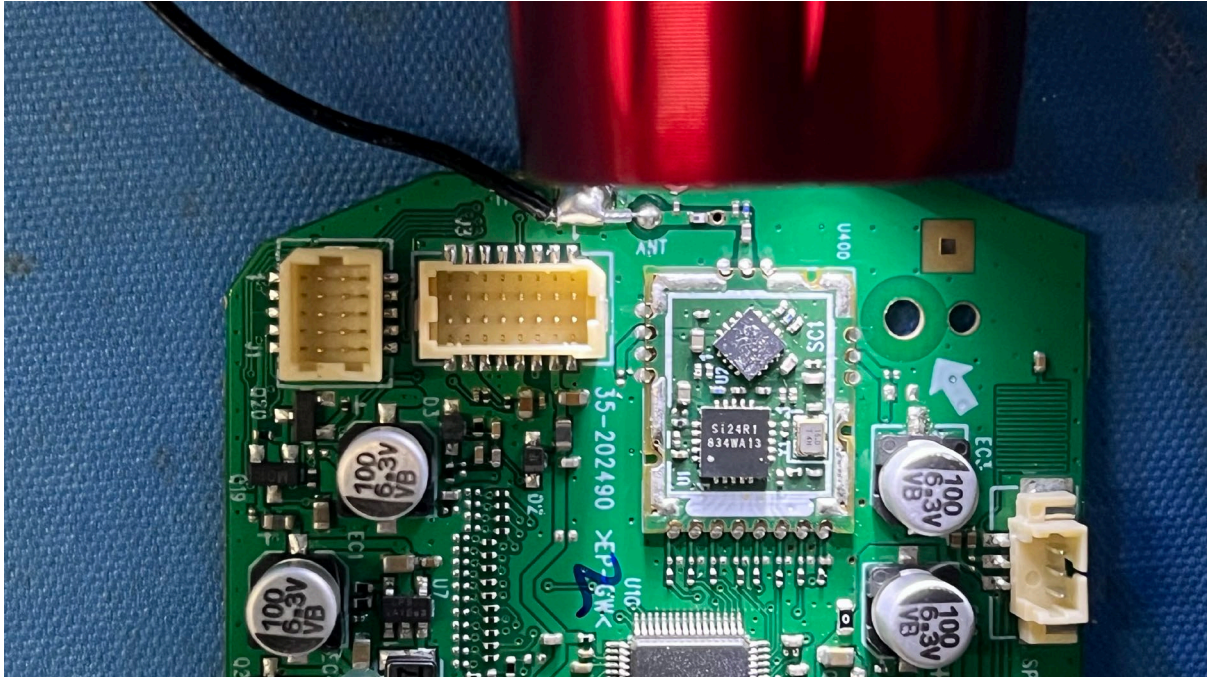

INTERTEK TESTING SERVICES

Equipment Photographs

(Internal)

FCC ID: EW780-2655-00C

IC: 1135B-80265500C

PMN: VM924 BU, VM924-2 BU, VM924-3 BU, VM924-4 BU