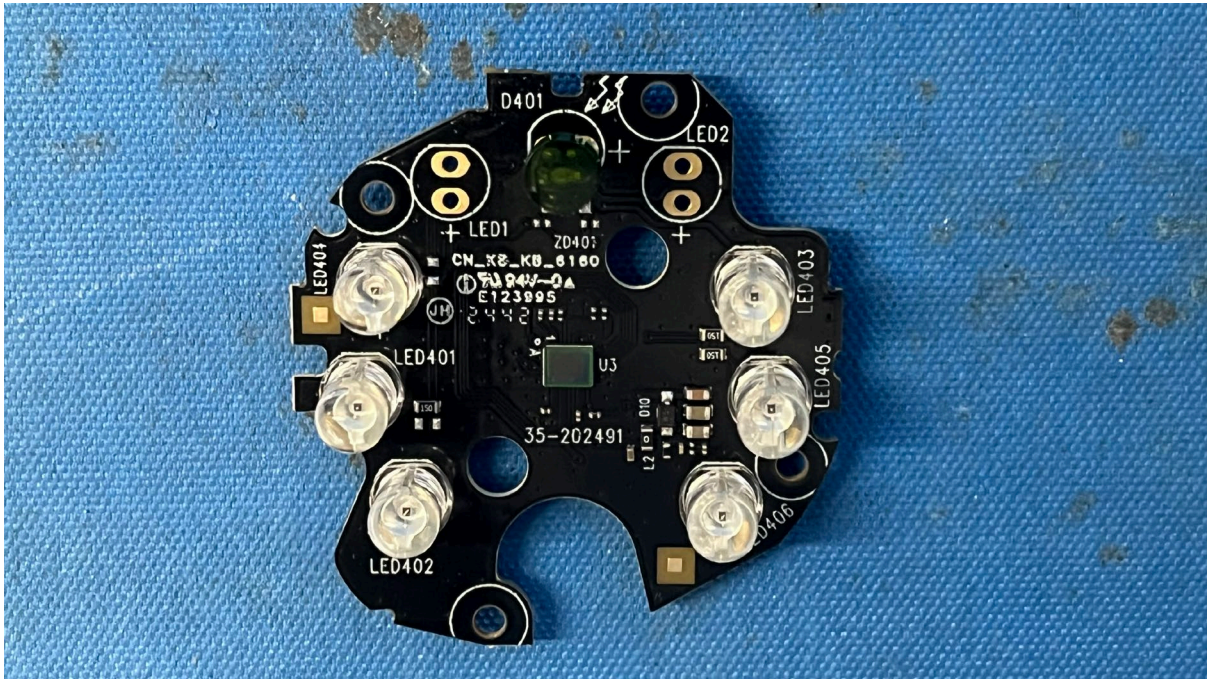

INTERTEK TESTING SERVICES

Equipment Photographs

(Internal)

FCC ID: EW780-2655-00C

IC: 1135B-80265500C

PMN: VM924 BU, VM924-2 BU, VM924-3 BU, VM924-4 BU

INTERTEK TESTING SERVICES

Equipment Photographs

(Internal)

FCC ID: EW780-2655-00C

IC: 1135B-80265500C

PMN: VM924 BU, VM924-2 BU, VM924-3 BU, VM924-4 BU

INTERTEK TESTING SERVICES

Equipment Photographs

(Internal)

FCC ID: EW780-2655-00C