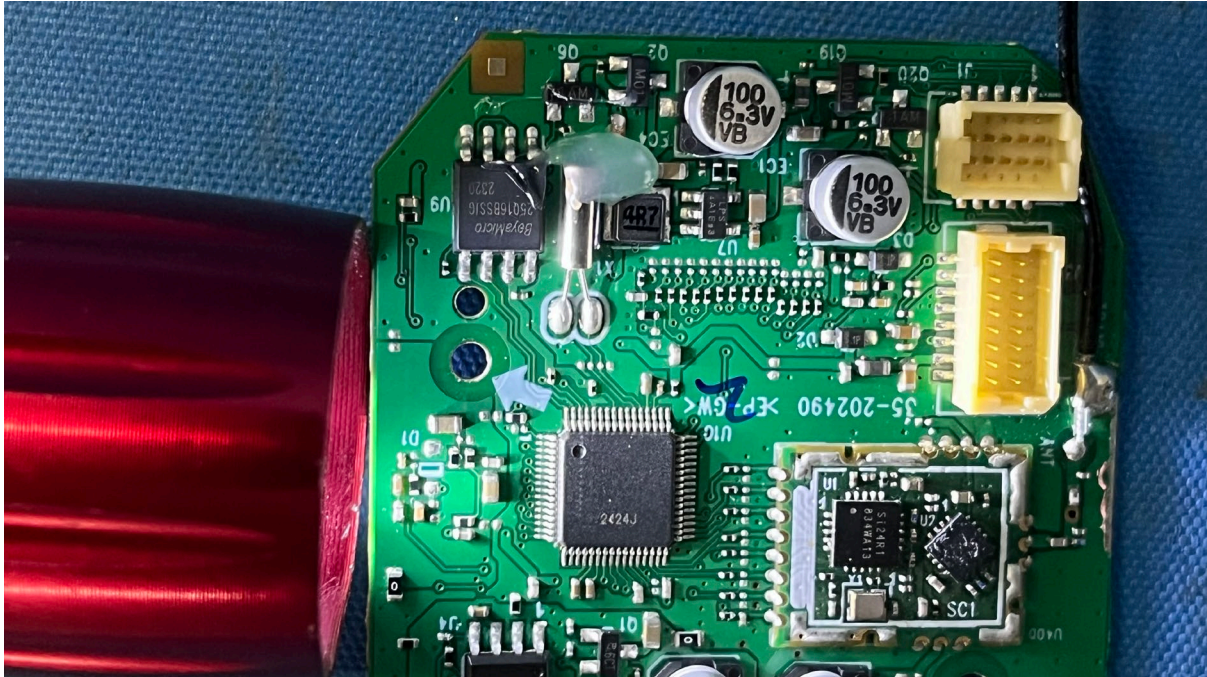

INTERTEK TESTING SERVICES

Equipment Photographs

(Internal)

FCC ID: EW780-2655-00C

IC: 1135B-80265500C

PMN: VM924 BU, VM924-2 BU, VM924-3 BU, VM924-4 BU