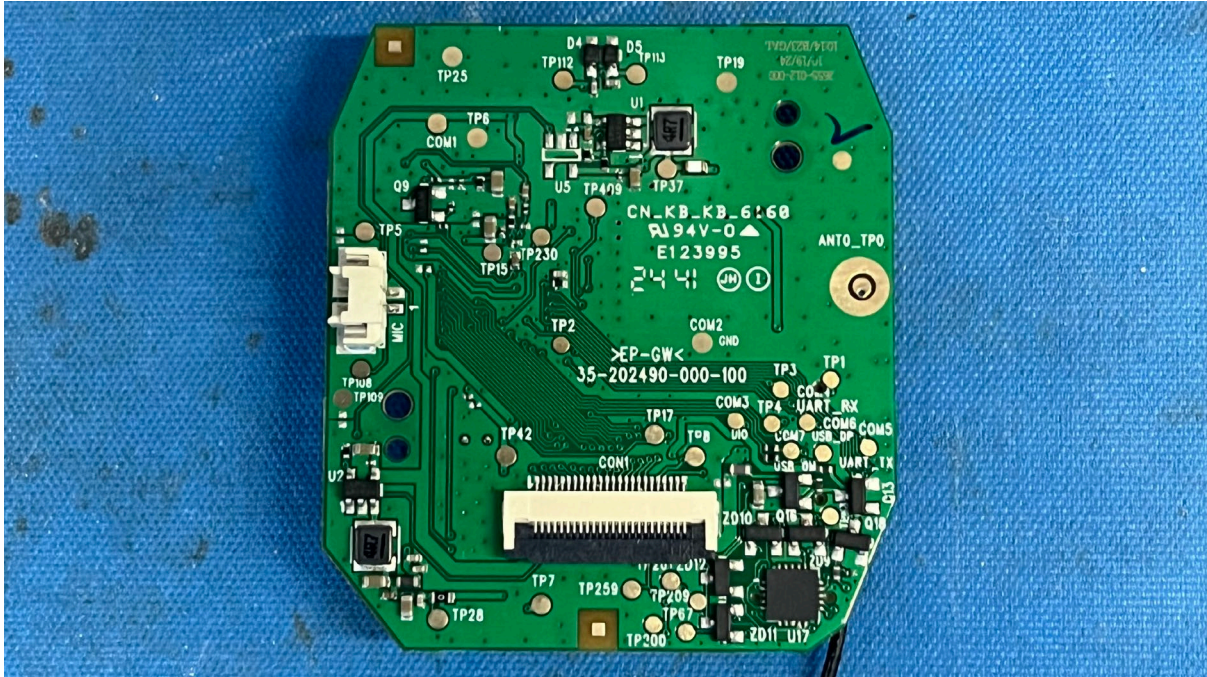

(Internal)

FCC ID: EW780-2655-00C

IC: 1135B-80265500C

PMN: VM924 BU, VM924-2 BU, VM924-3 BU, VM924-4 BU

INTERTEK TESTING SERVICES

Equipment Photographs

(Internal)

FCC ID: EW780-2655-00C

IC: 1135B-80265500C

PMN: VM924 BU, VM924-2 BU, VM924-3 BU, VM924-4 BU

INTERTEK TESTING SERVICES

Equipment Photographs

(Internal)

FCC ID: EW780-2655-00C

IC: 1135B-80265500C

PMN: VM924 BU, VM924-2 BU, VM924-3 BU, VM924-4 BU