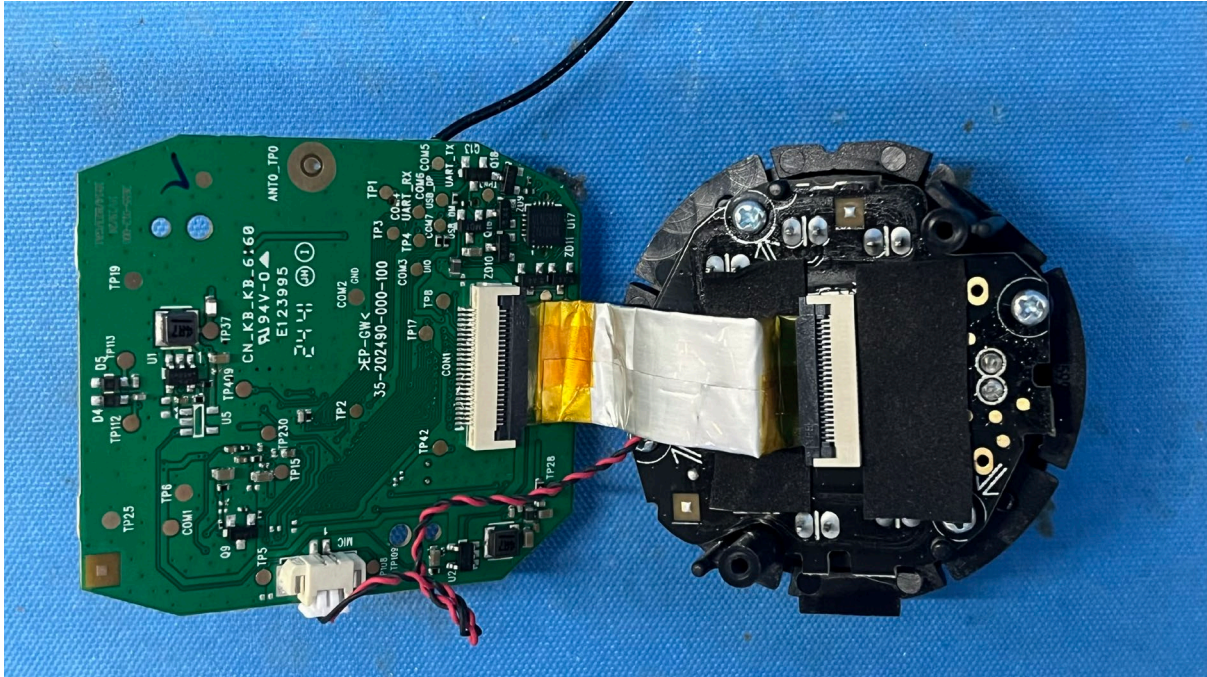


INTERTEK TESTING SERVICES

Equipment Photographs

(Internal)

FCC ID: EW780-2655-00C

IC: 1135B-80265500C

PMN: VM924 BU, VM924-2 BU, VM924-3 BU, VM924-4 BU

INTERTEK TESTING SERVICES

Equipment Photographs

(Internal)

FCC ID: EW780-2655-00C

IC: 1135B-80265500C

PMN: VM924 BU, VM924-2 BU, VM924-3 BU, VM924-4 BU

INTERTEK TESTING SERVICES

Equipment Photographs

(Internal)

FCC ID: EW780-2655-00C

IC: 1135B-80265500C

PMN: VM924 BU, VM924-2 BU, VM924-3 BU, VM924-4 BU

INTERTEK TESTING SERVICES

Equipment Photographs

(Internal)

FCC ID: EW780-2655-00C

IC: 1135B-80265500C

PMN: VM924 BU, VM924-2 BU, VM924-3 BU, VM924-4 BU