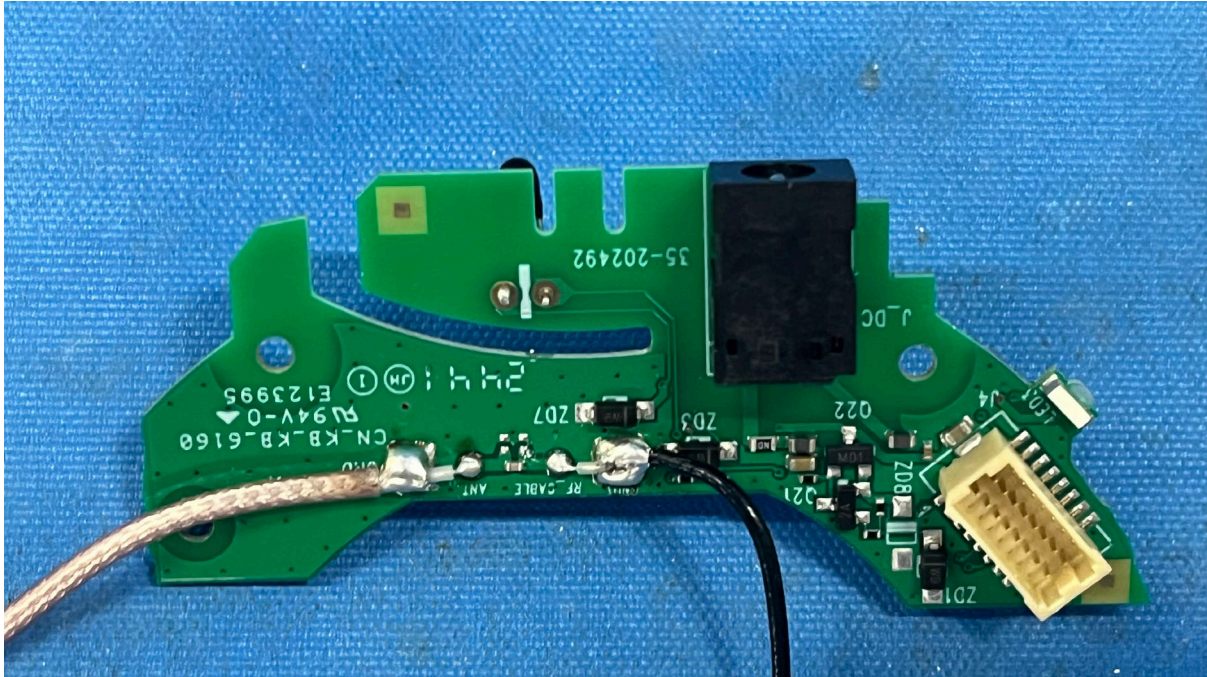

(Internal)

FCC ID: EW780-2655-00C

IC: 1135B-80265500C

PMN: VM924 BU, VM924-2 BU, VM924-3 BU, VM924-4 BU

INTERTEK TESTING SERVICES

Equipment Photographs

(Internal)

FCC ID: EW780-2655-00C

IC: 1135B-80265500C

PMN: VM924 BU, VM924-2 BU, VM924-3 BU, VM924-4 BU

INTERTEK TESTING SERVICES

Equipment Photographs

(Internal)

FCC ID: EW780-2655-00C

IC: 1135B-80265500C

PMN: VM924 BU, VM924-2 BU, VM924-3 BU, VM924-4 BU