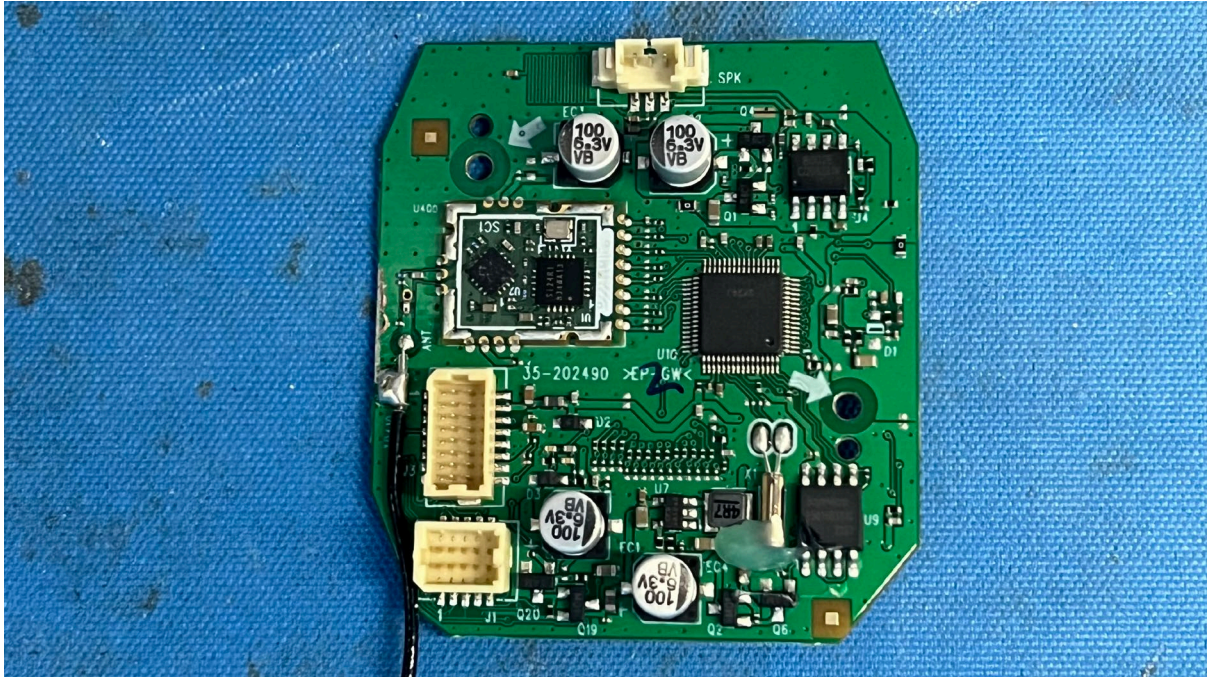

INTERTEK TESTING SERVICES

Equipment Photographs

(Internal)

FCC ID: EW780-2655-00C

IC: 1135B-80265500C

PMN: VM924 BU, VM924-2 BU, VM924-3 BU, VM924-4 BU

INTERTEK TESTING SERVICES

Equipment Photographs

(Internal)

FCC ID: EW780-2655-00C

IC: 1135B-80265500C

PMN: VM924 BU, VM924-2 BU, VM924-3 BU, VM924-4 BU

INTERTEK TESTING SERVICES

Equipment Photographs

(Internal)

FCC ID: EW780-2655-00C