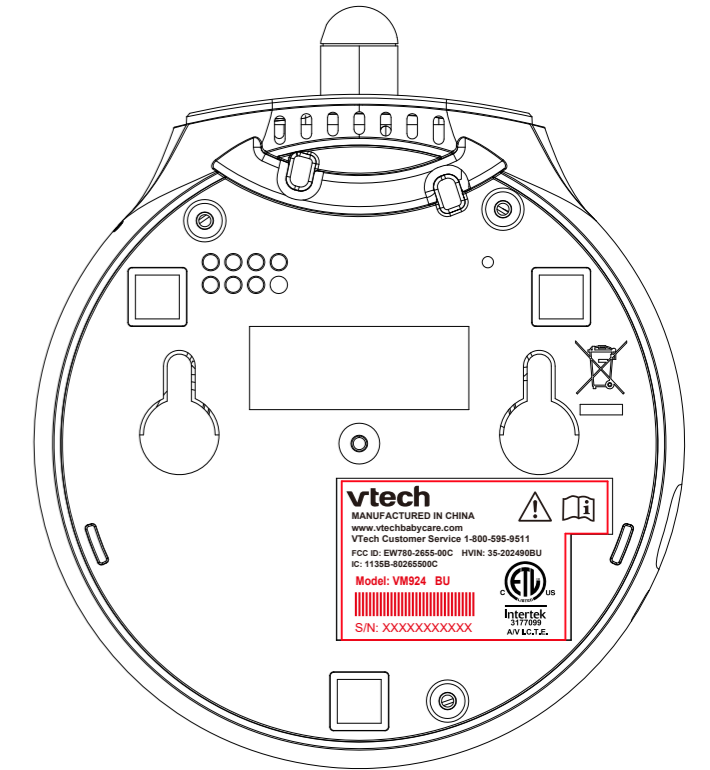

BU

BU LABEL
SIZE: 35X21 mm
50# UL Approved PET

BU LABEL
SIZE: 35X21 mm
50# UL Approved PET

BU LABEL
SIZE: 35X21 mm
50# UL Approved PET

BU LABEL
SIZE: 35X21 mm
50# UL Approved PET