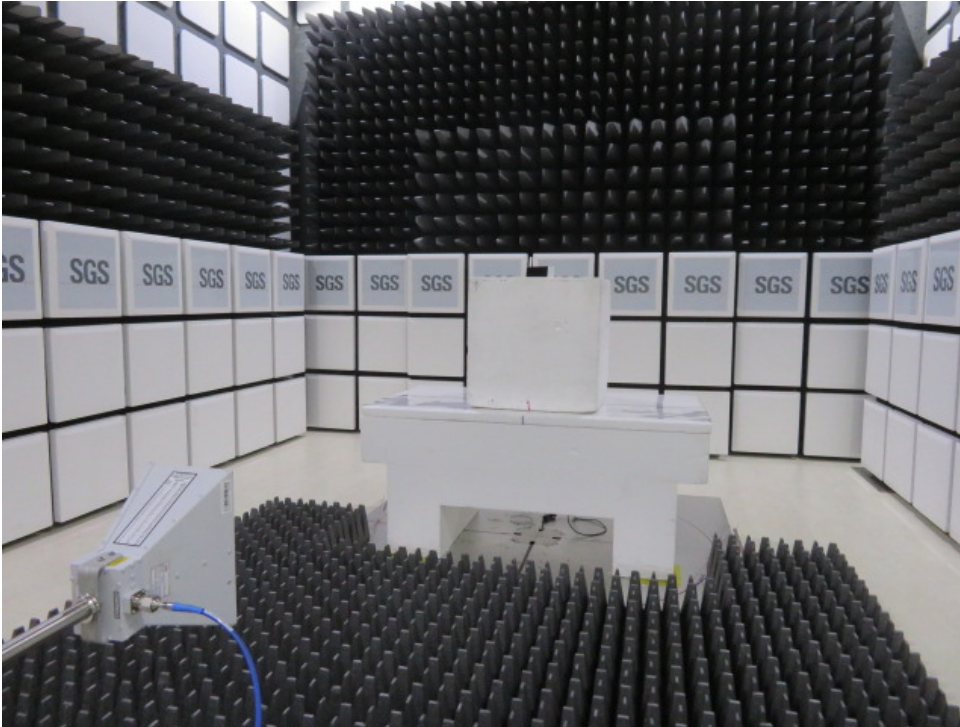

Radiated Emissions (Above 1GHz) Test Setup