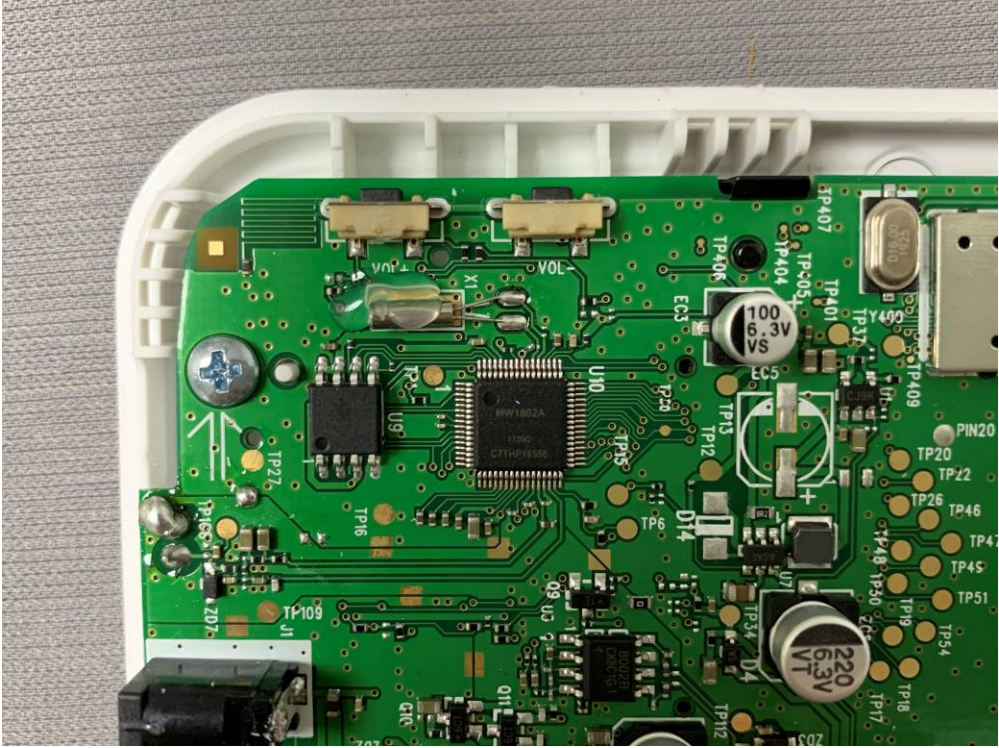

Internal Photo HKEM1911001175AT

Adaptor model: S003GU0600050

Adaptor model: VT05EUS06050