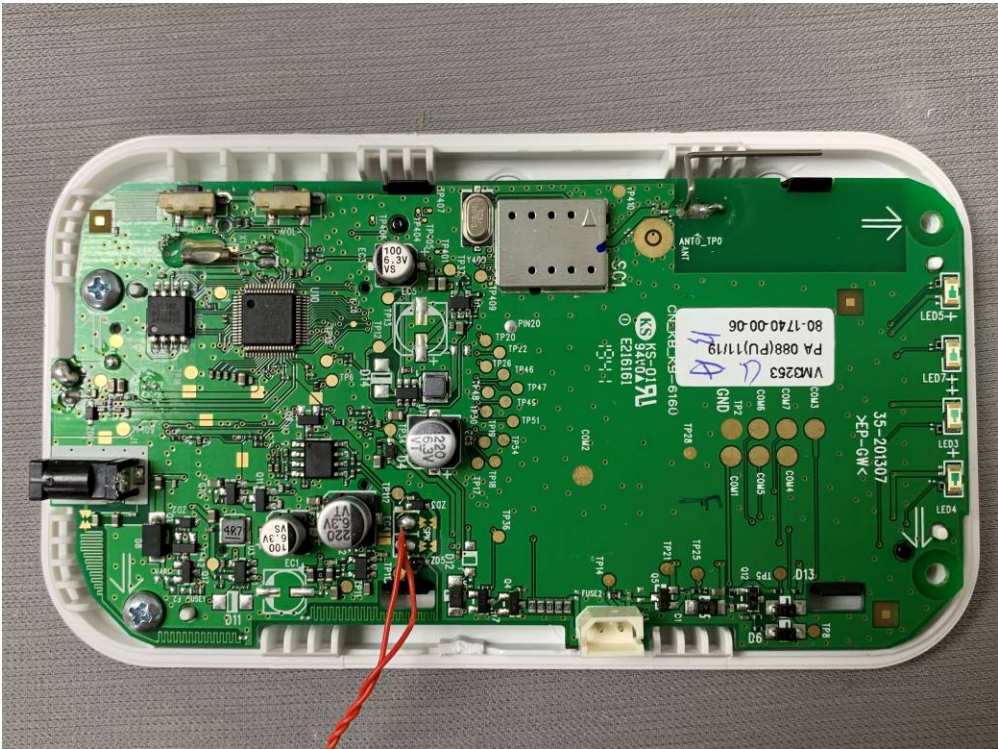

Internal Photo HKEM1911001175AT

Adaptor model: S003GU0600050

Adaptor model: VT05EUS06050