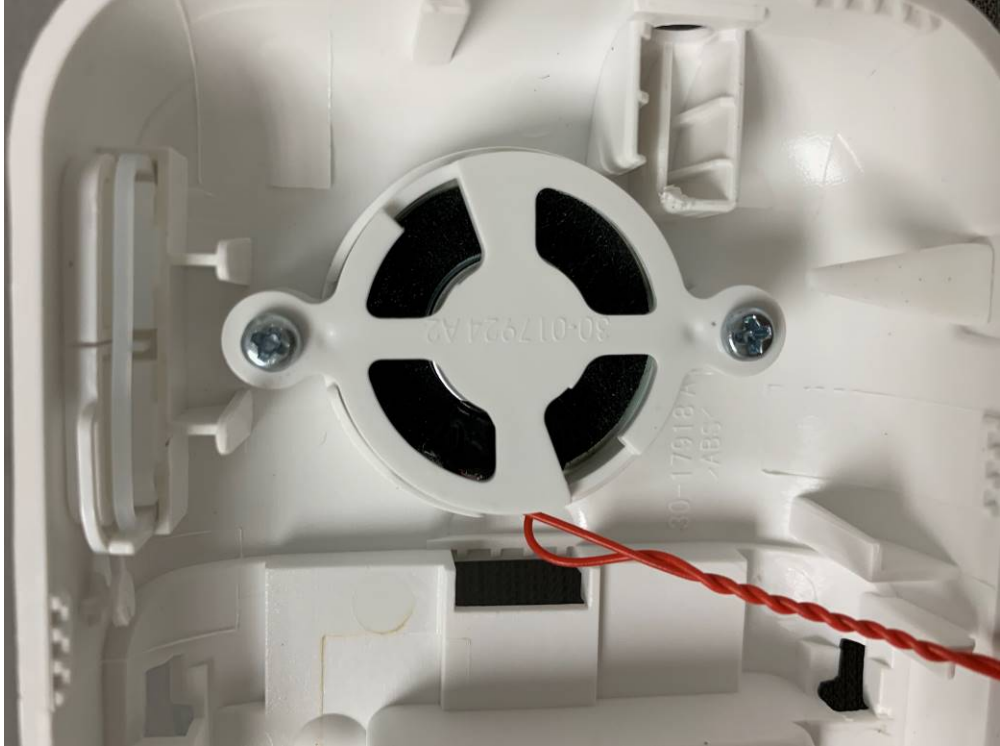

Internal Photo HKEM1911001175AT

Adaptor model: S003GU0600050

Adaptor model: VT05EUS06050