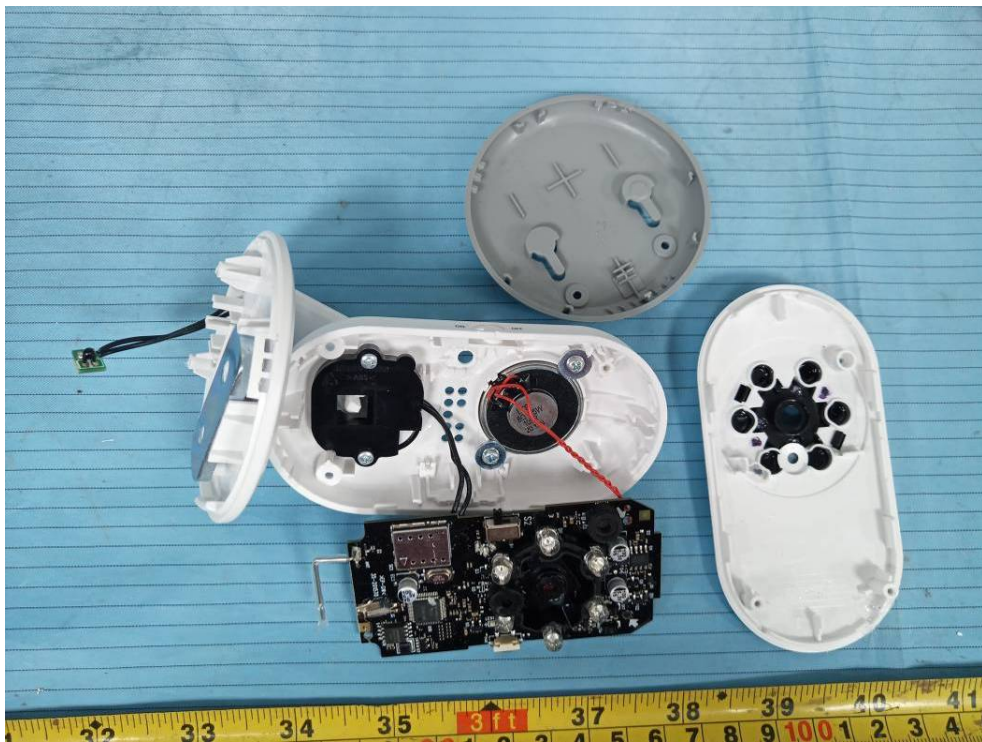

EXHIBIT C - EUT INTERNAL PHOTOGRAPHS

Mode: VM350 BU

Antenna

Model: VM3256 BU

Antenna