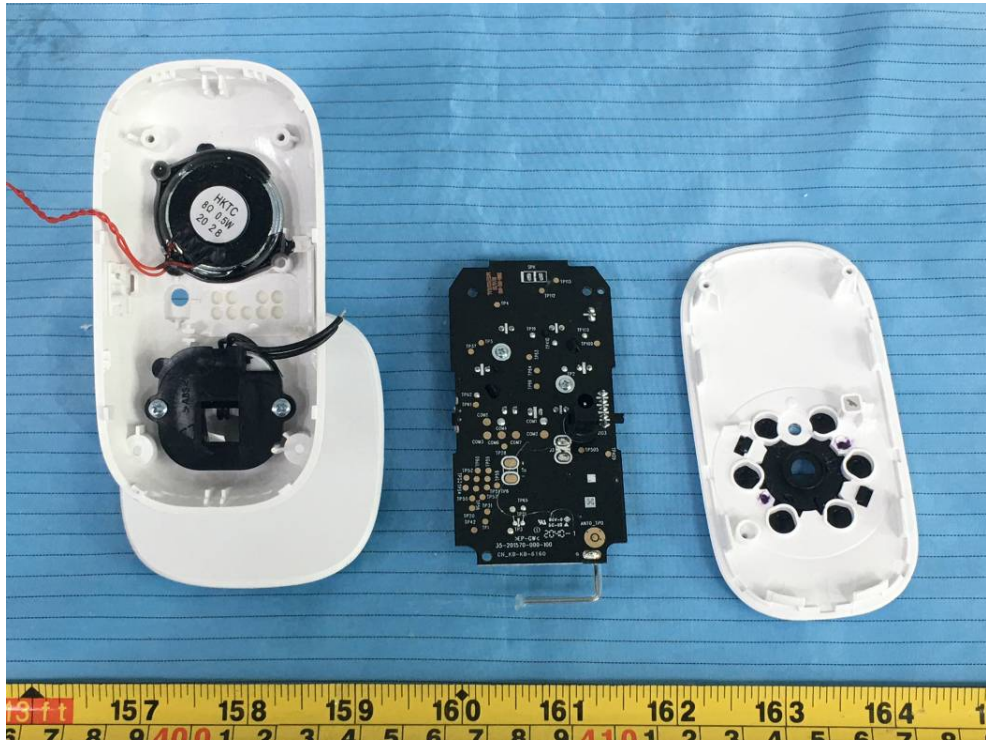

EXHIBIT C - EUT INTERNAL PHOTOGRAPHS

Mode: VM350 BU

Antenna

Model: VM3256 BU

Antenna