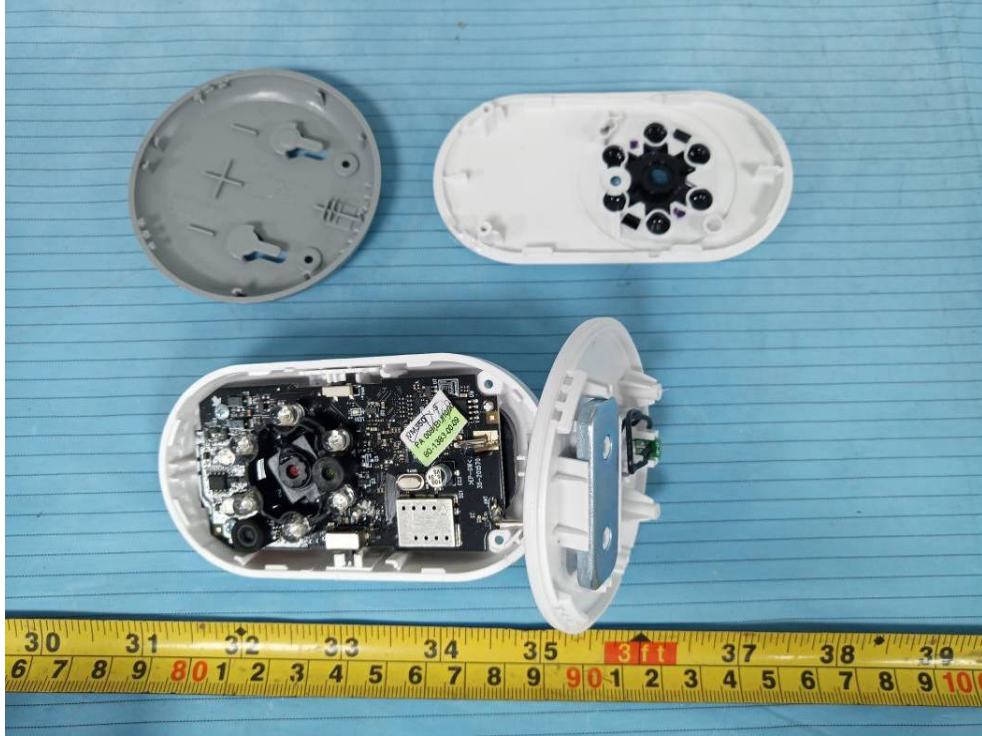

EXHIBIT C - EUT INTERNAL PHOTOGRAPHS

Mode: VM350 BU

Antenna

Model: VM3256 BU

Antenna