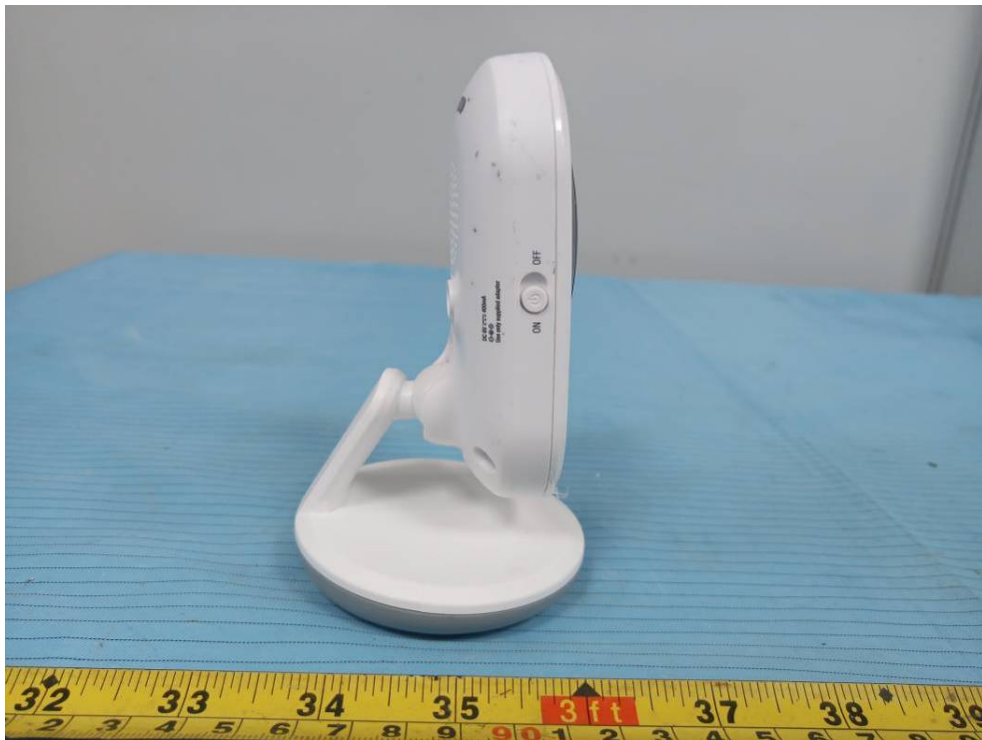

**EXHIBIT B - EUT EXTERNAL PHOTOGRAPHS**

Model: VM350 BU

Model: VM3256 BU

Adapter

Adapter Label