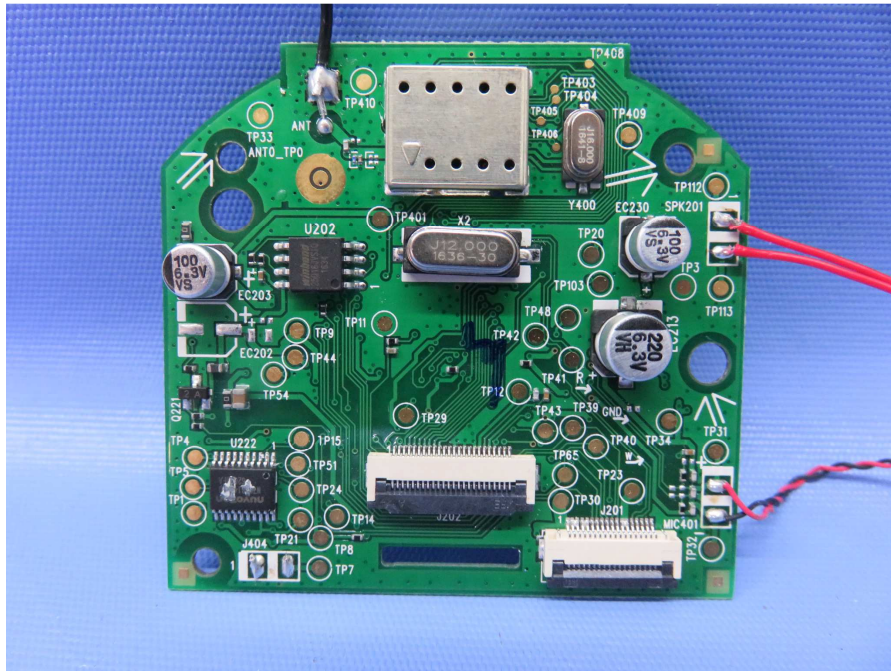

## Internal photos

## Internal photos

Test Report Number: 16110235HKG-001  
FCC ID: EW780-0617-00  
IC: 1135B-80061700