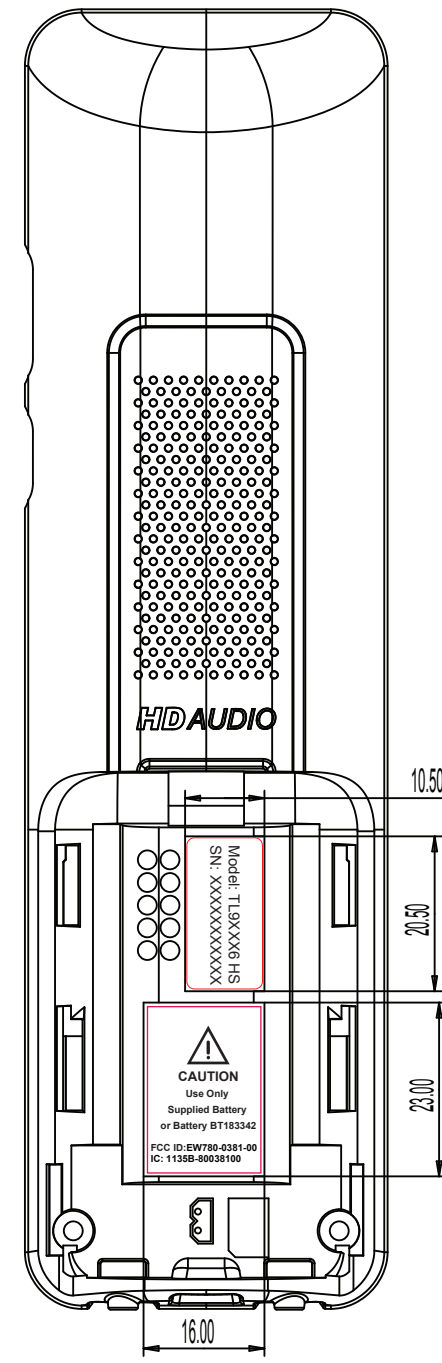

Base

SN Label: 28X10mm

Handset

TL96456 Charger
TL96276 Charger
TL90076 Charger