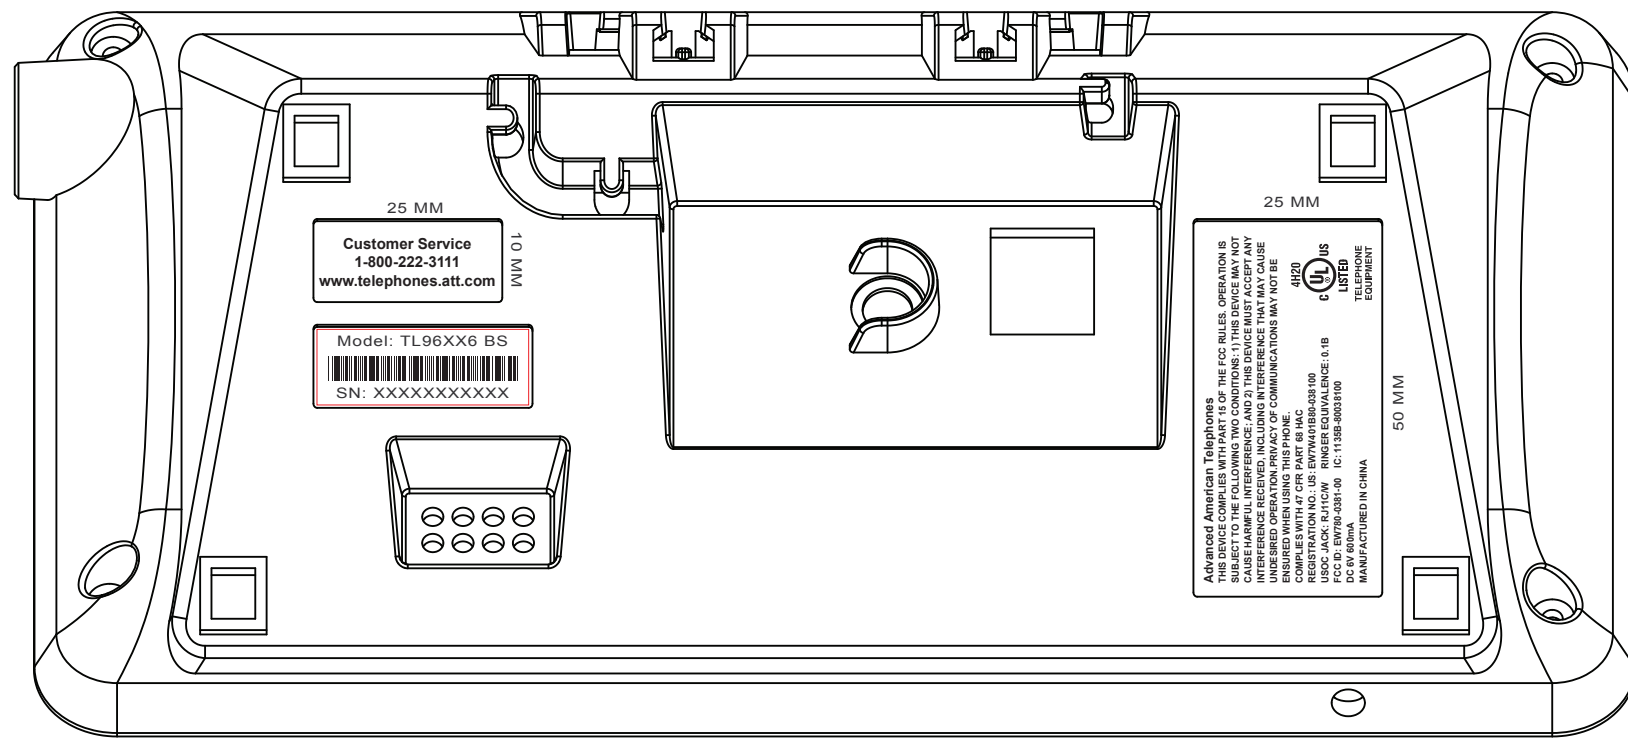

Base

SN Label: 28X10mm

Handset

TL96456 Charger
TL96276 Charger
TL90076 Charger