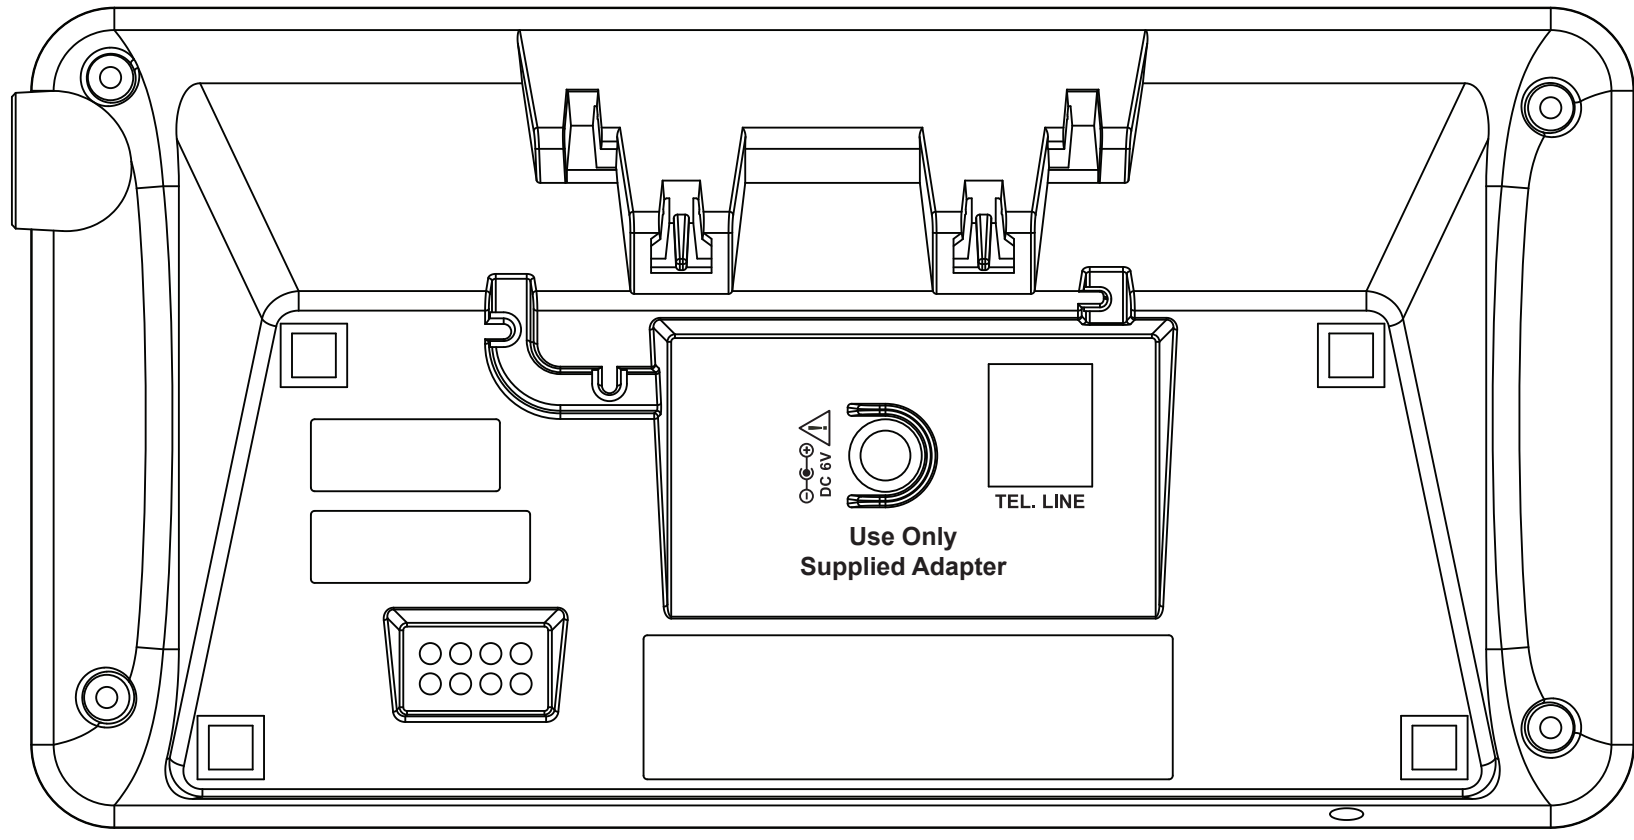

Base

SN Label: 28X10mm

Handset

TL96456 Charger
TL96276 Charger
TL90076 Charger