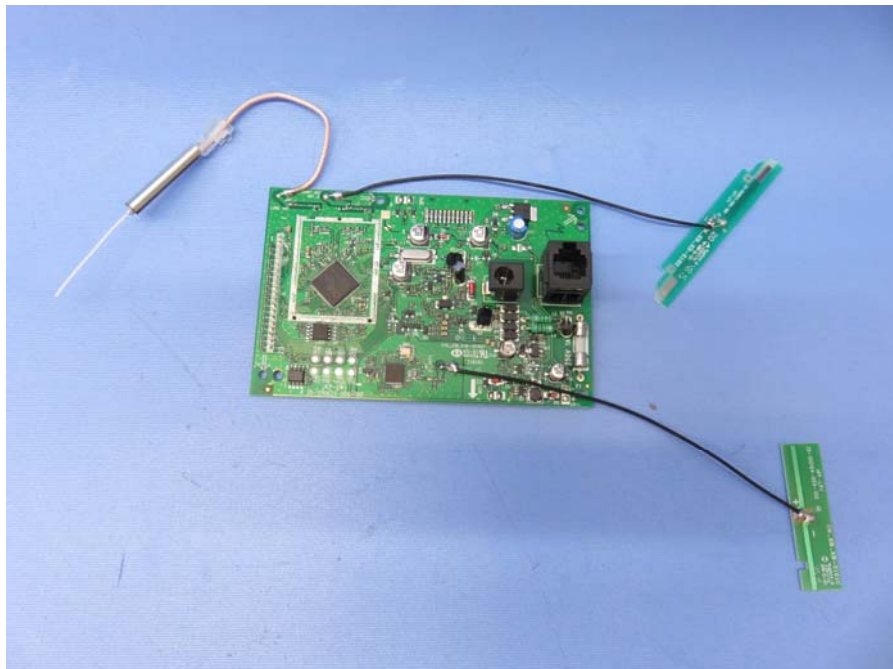

## INTERTEK TESTING SERVICES

---

### Internal photos

## Internal photos

Test Report Number: 16040719HKG-002  
FCC ID: EW780-0381-00  
IC: 1135B-80038100