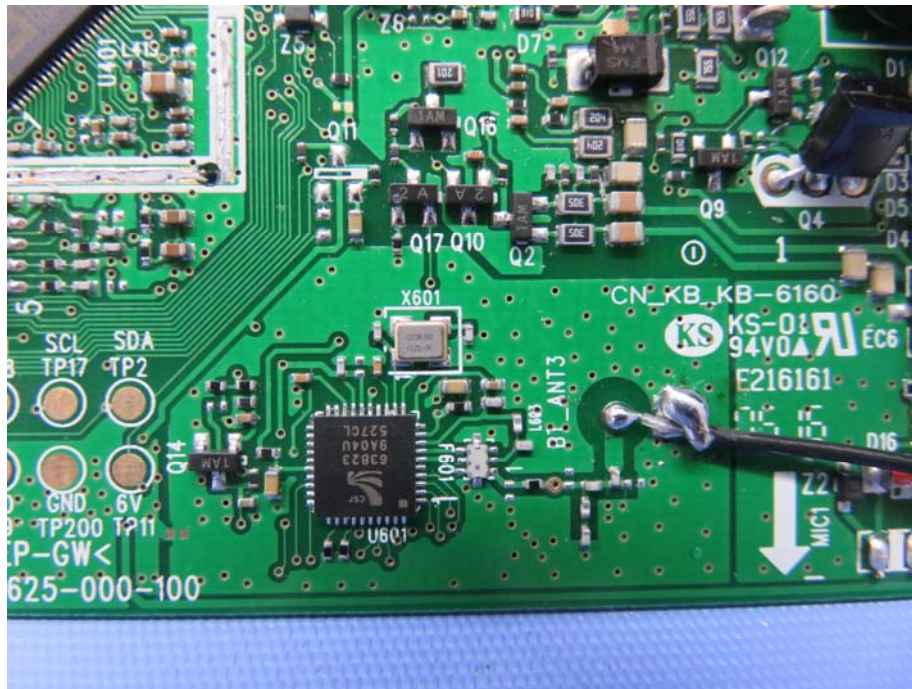

INTERTEK TESTING SERVICES

Internal photos